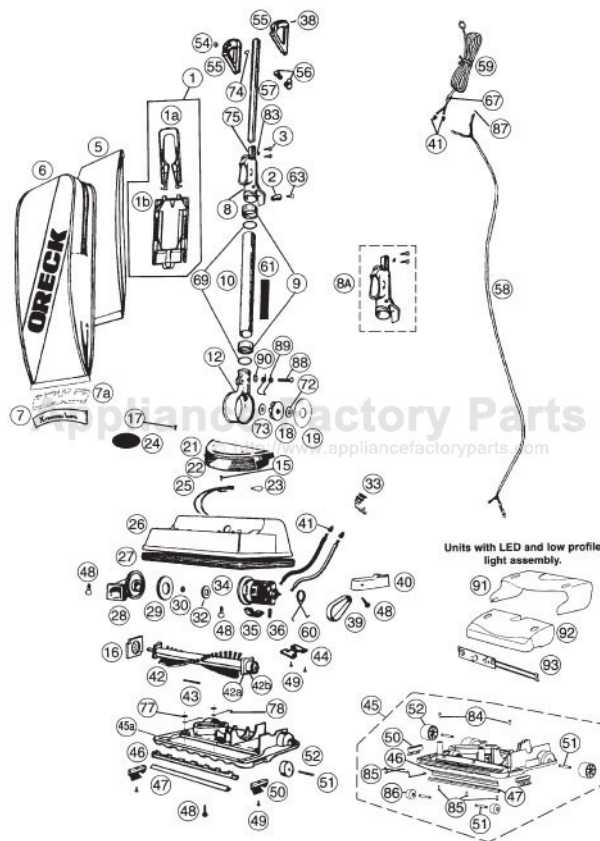

[Find Your Oreck Vacuum Cleaner Parts - Select From 249 Models](#)

----- Manual continues below part list -----