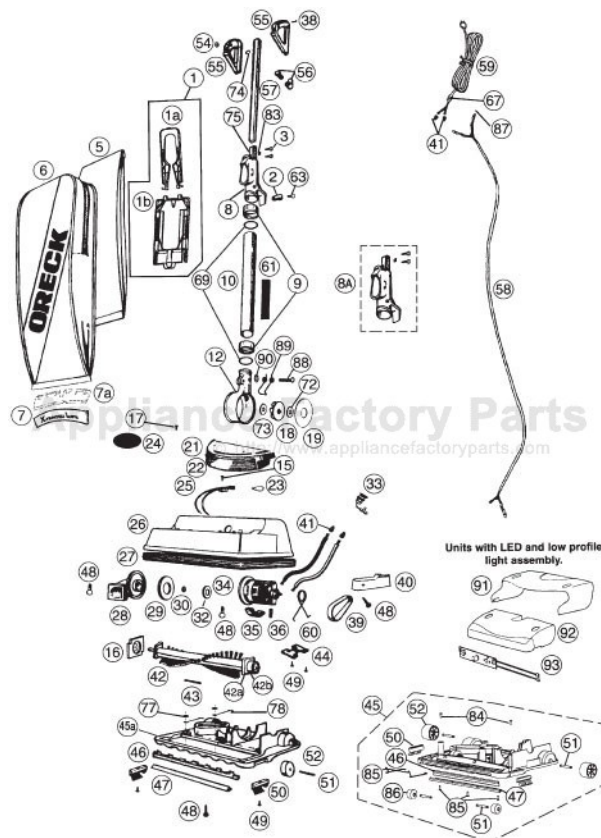

[Find Your Oreck Vacuum Cleaner Parts - Select From 249 Models](#)

----- Manual continues below part list -----