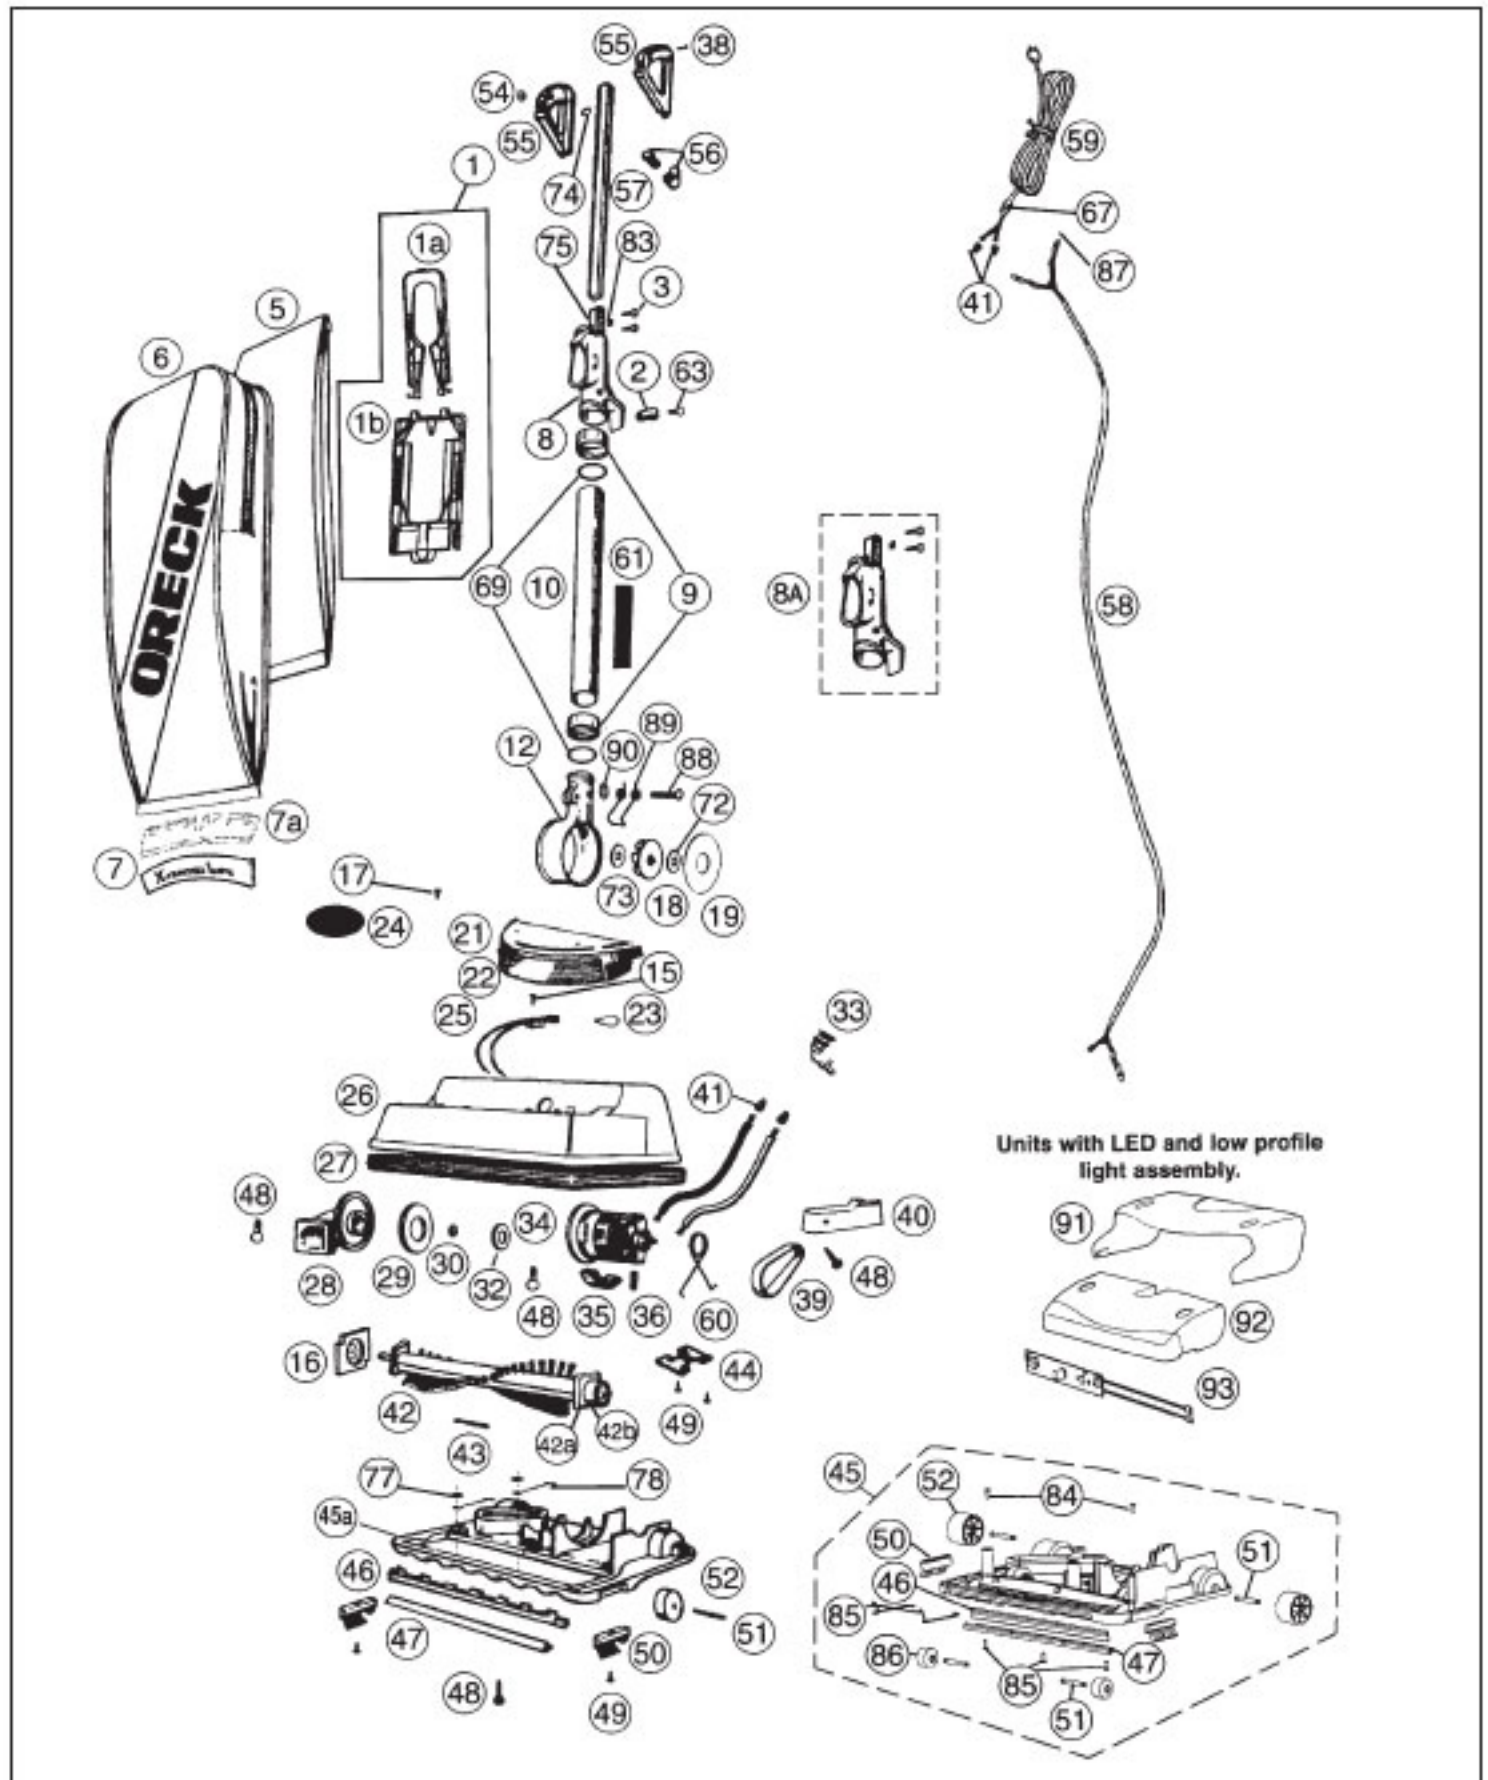

Available Replacement Parts for Oreck 4090H2T

OR-1000	BELT, FLAT, UPRIGHTS, 1PK
OR-3030-3	CORD 30 FT
OR-7200	FAN HOUSING ASSY
OR-2000	BRUSHROLL ASSEMBLY O-016-1152

ORECK Original & Replacement

Models 4070H2L, 4080H2B, 4080H2R, 4080H2Y, 4090H2B,
4090H2G, 4090H2T, 4090H2P, 4120H2B, 4120H2P, 4120H2R, 4490HH