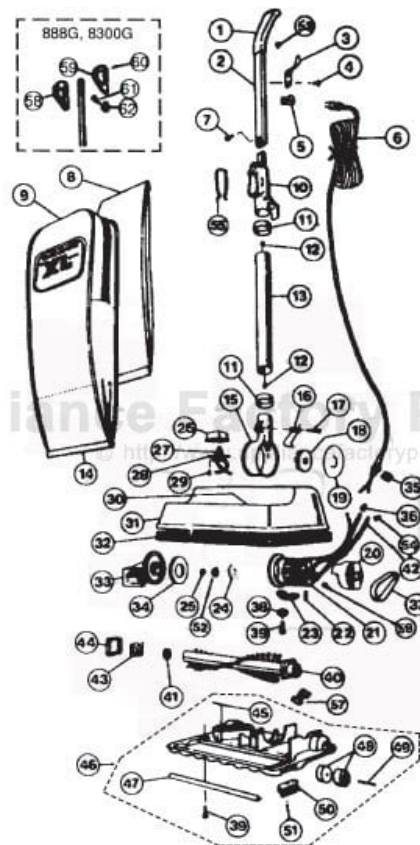

[Find Your Oreck Vacuum Cleaner Parts - Select From 249 Models](#)

----- Manual continues below part list -----