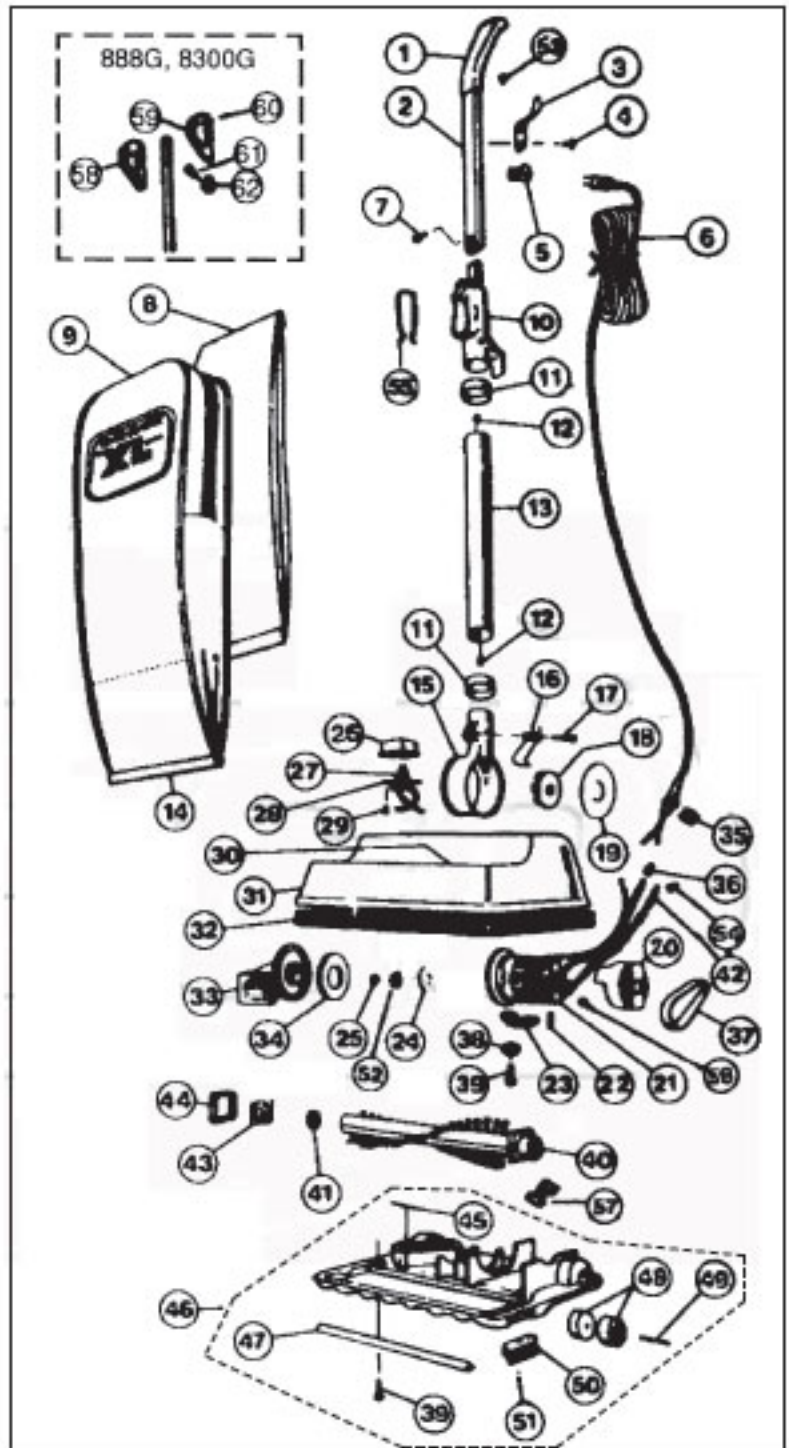

NLA = No Longer Available

49	O-010-0159	Axle
50	O-015-0456	Corner Brush 5300/8300
51	O-880-7029	Screw 5300/8300
52	NLA	Washer
53	O-010-1266	Bushing
54	O-010-2650	Connector 5300/8300
55	O-010-8423	Bag Retainer Wire
56	O-880-5027	Nut 5300/8300
57	O-010-8425	Spring Detent

HANDLE ASS'Y FOR 888G/8300G

58	NLA	Handle Grip Left Gray
59	NLA	Handle Grip Right Gray
60	O-880-7027	Screw
61	O-013-7075	Post Grip
62	O-013-1121	Cord Wrap