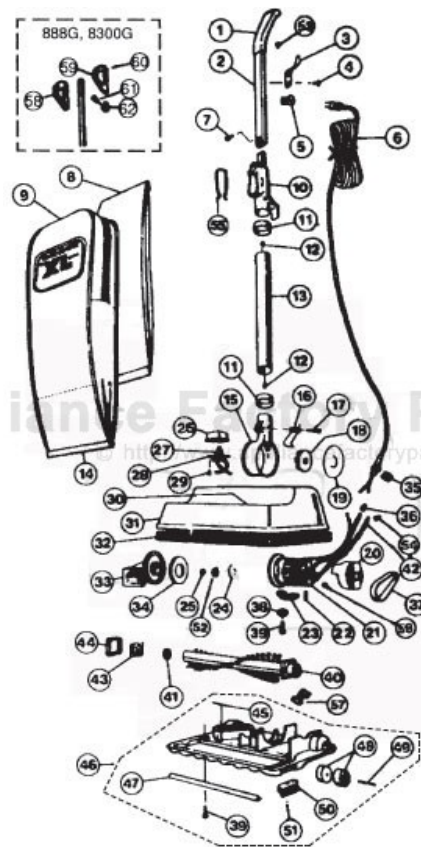

[Find Your Oreck Vacuum Cleaner Parts - Select From 249 Models](#)

----- Manual continues below part list -----