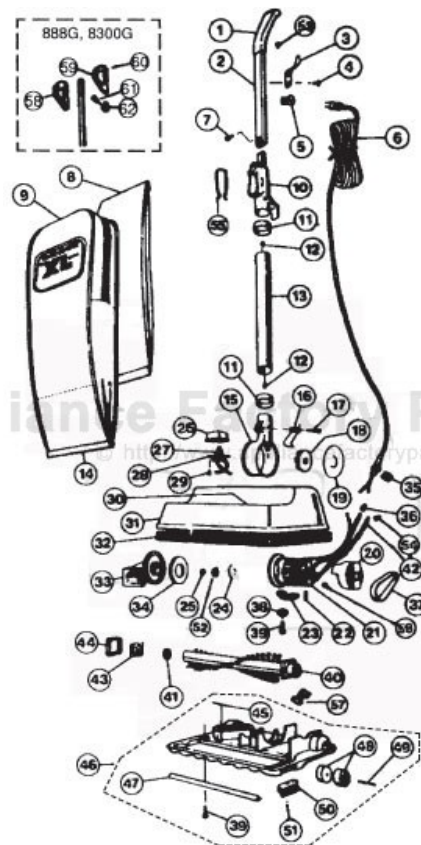

[Find Your Oreck Vacuum Cleaner Parts - Select From 249 Models](#)

----- Manual continues below part list -----