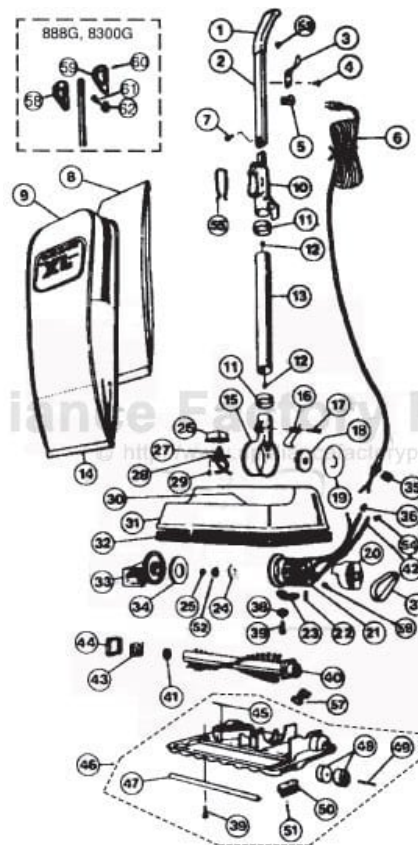

[Find Your Oreck Vacuum Cleaner Parts - Select From 249 Models](#)

----- Manual continues below part list -----