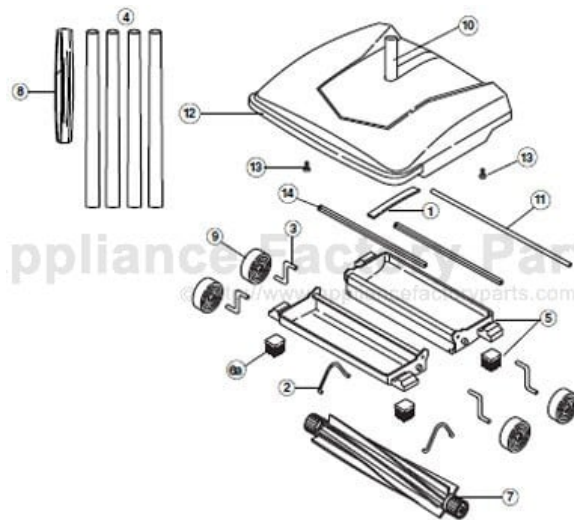

[Find Your Oreck Vacuum Cleaner Parts - Select From 248 Models](#)

----- Manual continues below -----