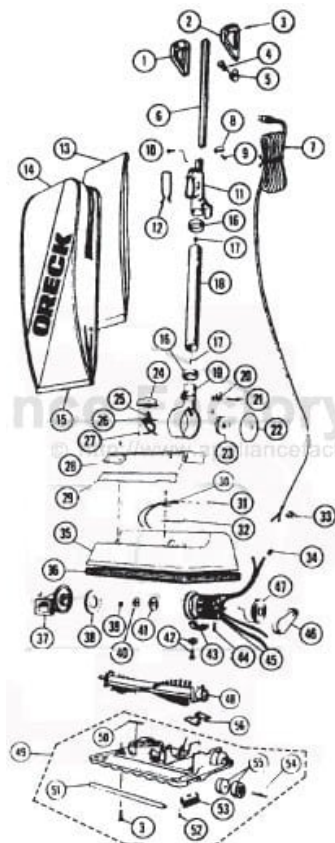

[Find Your Oreck Vacuum Cleaner Parts - Select From 249 Models](#)

----- Manual continues below part list -----