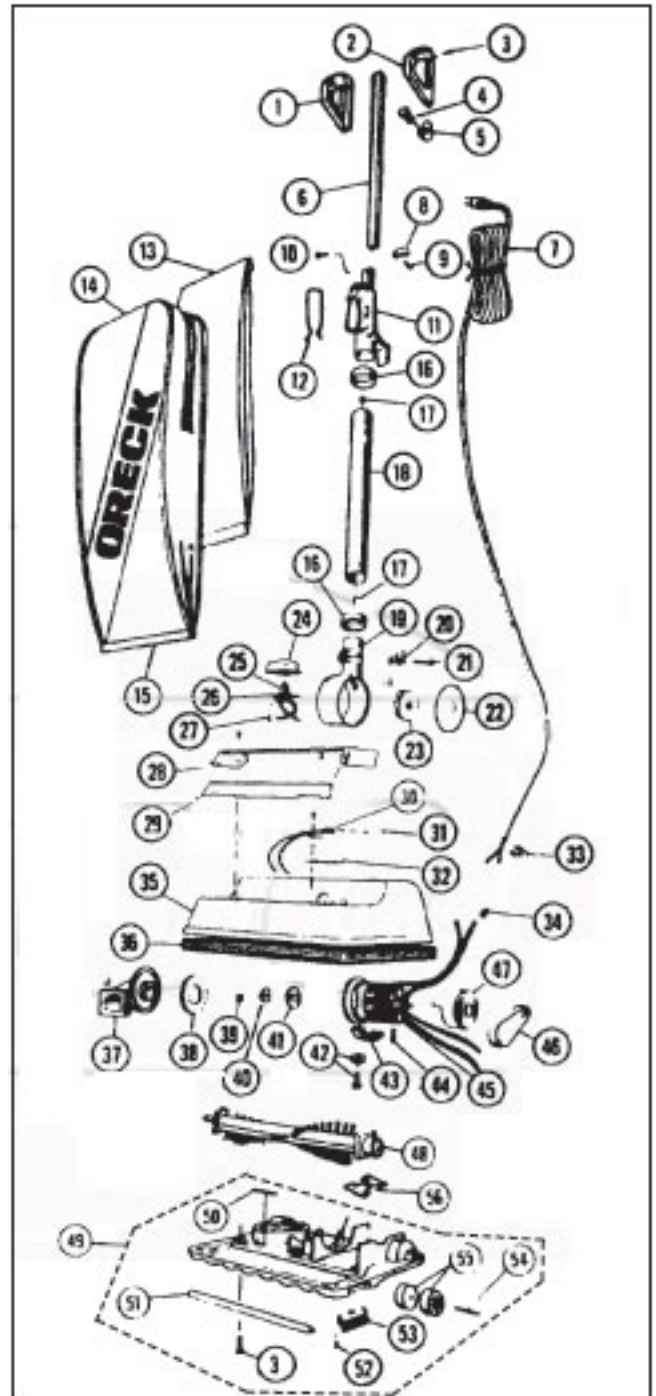

ORECK Original & Replacement

Models 9200, 9400 with Foot Switch

KEY	PART NO.	DESCRIPTION
	NLA	Handle Ass'y Gray 9200
	O-603-4155	Handle Ass'y Red 9400
1	NLA	Handle Grip Left Gray 9200
1	NLA	Handle Grip Left Red 9400
2	NLA	Handle Grip Right Gray 9200
2	NLA	Handle Grip Right Red 9400
3	O-880-7027	Screw
4	O-013-7075	Post Grip
5	O-013-1121	Cord Wrap
6	O-892-0286	Handle
7	O-010-2802	Cord Set 2 Wire 35' White
7	OR-3030-1	Cord Only, 2 Wire 30' White
8	O-010-1506	Cable Clamp
9	O-880-7024	Screw
10	O-880-7027	Screw
11	O-014-2663	Connector
12	O-010-8423	Bag Retainer Spring
13	O-80009	Disposable Dust Bag 9 Pk
13	O-80009DW	Disposable Hypoallergenic Dust Bag Celoc
13	OR-1435	Disposable Micro Filtration Dust Bag Envirocare 8 Pk
14	O-010-0203	Outer Bag Cloth Hypo-Allergenic Gray
14	OR-1225	Outer Bag Hypoallergenic Gray
14	O-010-0216	Outer Bag Vinyl Gray
15	O-013-2455	Bag Clip (Clip On)
15	O-013-2469	Bag Clip (Slide On)
16	O-013-2503	Collar
17	NLA	Seal
18	O-016-9546	Tube Ass'y
19	O-015-4965	Fan Housing Ass'y W/Spring
20	O-010-8418	Bag Spring
21	O-880-6134	Rivet
22	O-013-7760	Fan Seal
23	O-097530001	Fan Plastic
23	OR-2800	Fan Plastic
23	OR-2820	Fan Metal
24	O-010-2942	Switch Cover
25	O-010-8823	Switch
26	NLA	Switch Plate
27	O-880-7026	Screw
28	O-014-4952	Lamp Housing 9200
28	O-014-4944	Lamp Housing 9400
29	O-013-5576	Lens
30	O-010-4600	Lamp Holder
31	O-010-1177	Bulb
31	HR-3500	Bulb
32	O-013-1176	Bulb Reflector
33	O-010-1258	Heyco Cord Retainer
34	O-010-2652	Wire Connector
35	O-014-4951	Housing 9200
35	O-014-4953	Housing 9400
36	O-014-0370	Bumper
37	O-014-6977	Intake Pivot Ass'y
38	O-010-7713	Felt Seal
39	O-880-5037	Nut
40	NLA	Washer Fan
41	O-013-7724	Felt Seal Motor
42	O-880-7146	Screw & Washer Ass'y
43	O-010-7716	Motor Seal
44	O-010-1186	Motor Brush & Spring - Set of 2
45	O-017-0020	Motor Ass'y
45	OR-6000	Motor
46	O-010-0604	Drive Belt
46	OR-1000	Belt