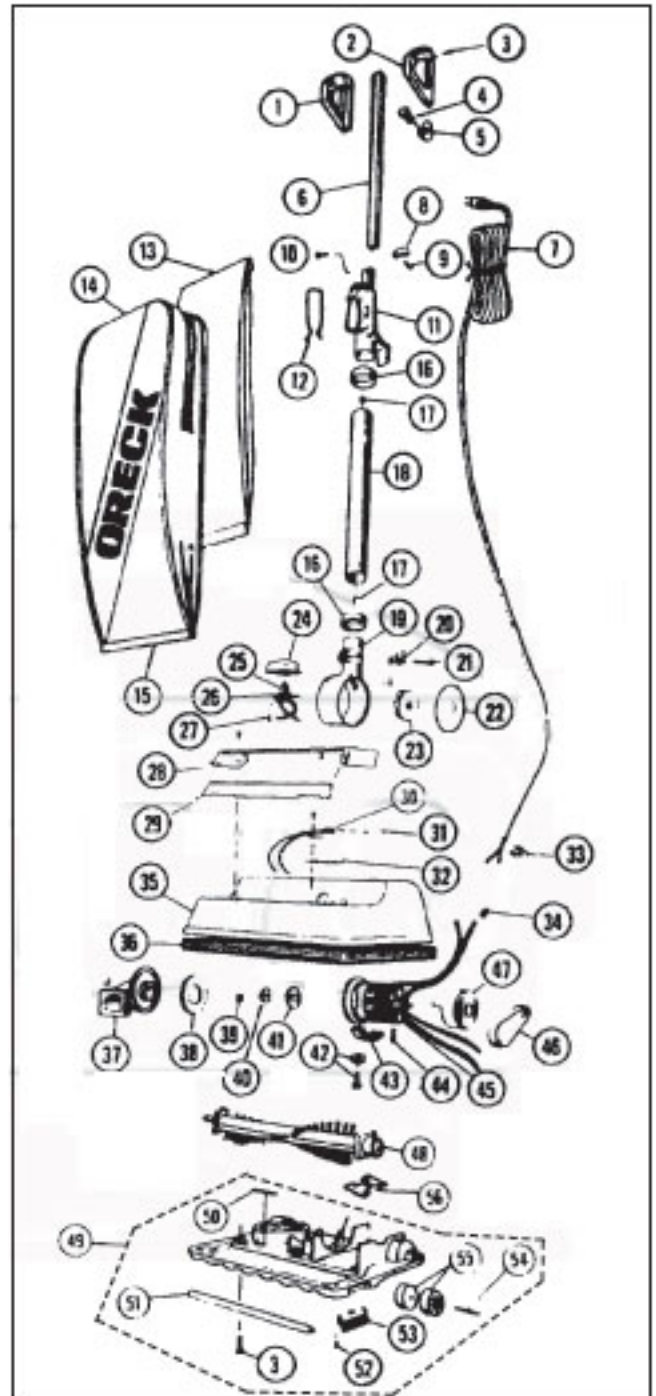

Models 9200, 9400 with Foot Switch

KEY	PART NO.	DESCRIPTION
	NLA	Handle Ass'y Gray 9200
	O-603-4155	Handle Ass'y Red 9400
1	NLA	Handle Grip Left Gray 9200
1	NLA	Handle Grip Left Red 9400
2	NLA	Handle Grip Right Gray 9200
2	NLA	Handle Grip Right Red 9400
3	O-880-7027	Screw
4	O-013-7075	Post Grip
5	O-013-1121	Cord Wrap
6	O-892-0286	Handle
7	O-010-2802	Cord Set 2 Wire 35' White
7	OR-3030-1	Cord Only, 2 Wire 30' White
8	O-010-1506	Cable Clamp
9	O-880-7024	Screw
10	O-880-7027	Screw
11	O-014-2663	Connector
12	O-010-8423	Bag Retainer Spring
13	O-80009	Disposable Dust Bag 9 Pk
13	O-80009DW	Disposable Hypoallergenic Dust Bag Celoc
13	OR-1435	Disposable Micro Filtration Dust Bag Envirocare 8 Pk
14	O-010-0203	Outer Bag Cloth Hypo-Allergenic Gray
14	OR-1225	Outer Bag Hypoallergenic Gray
14	O-010-0216	Outer Bag Vinyl Gray
15	O-013-2455	Bag Clip (Clip On)
15	O-013-2469	Bag Clip (Slide On)
16	O-013-2503	Collar
17	NLA	Seal
18	O-016-9546	Tube Ass'y
19	O-015-4965	Fan Housing Ass'y W/Spring
20	O-010-8418	Bag Spring
21	O-880-6134	Rivet
22	O-013-7760	Fan Seal
23	O-097530001	Fan Plastic
23	OR-2800	Fan Plastic
23	OR-2820	Fan Metal
24	O-010-2942	Switch Cover
25	O-010-8823	Switch
26	NLA	Switch Plate
27	O-880-7026	Screw
28	O-014-4952	Lamp Housing 9200
28	O-014-4944	Lamp Housing 9400
29	O-013-5576	Lens
30	O-010-4600	Lamp Holder
31	O-010-1177	Bulb
31	HR-3500	Bulb
32	O-013-1176	Bulb Reflector
33	O-010-1258	Heyco Cord Retainer
34	O-010-2652	Wire Connector
35	O-014-4951	Housing 9200
35	O-014-4953	Housing 9400
36	O-014-0370	Bumper
37	O-014-6977	Intake Pivot Ass'y
38	O-010-7713	Felt Seal
39	O-880-5037	Nut
40	NLA	Washer Fan
41	O-013-7724	Felt Seal Motor
42	O-880-7146	Screw & Washer Ass'y
43	O-010-7716	Motor Seal
44	O-010-1186	Motor Brush & Spring - Set of 2
45	O-017-0020	Motor Ass'y
45	OR-6000	Motor
46	O-010-0604	Drive Belt
46	OR-1000	Belt