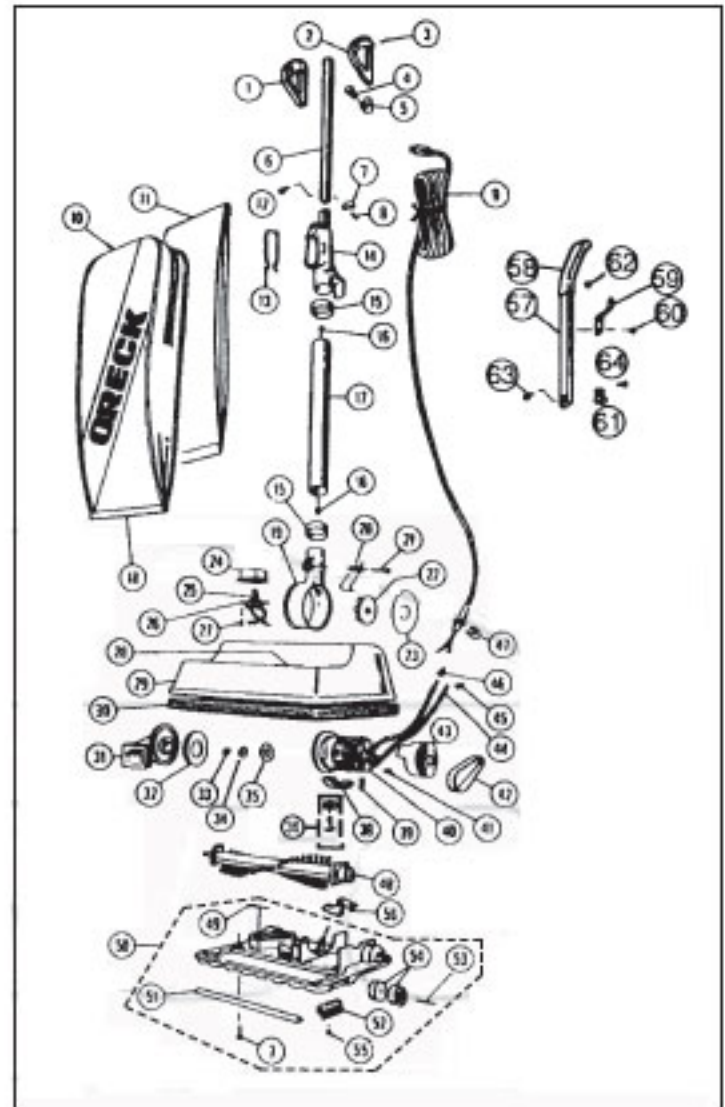

# Original & Replacement **ORECK**

Models 988, 988G, 9300, 9300G with Foot Switch

KEY	PART NO.	DESCRIPTION
1	NLA	Handle Grip Left Black 988G
1	NLA	Handle Grip Left Gray 988
1	NLA	Handle Grip Left Red 9300G
2	NLA	Handle Grip Right Black 988G
2	NLA	Handle Grip Right Gray 988
2	NLA	Handle Grip Right Red 9300G
3	O-880-7027	Screw
4	O-013-7075	Post Grip
5	O-013-1121	Cord Wrap
6	O-892-0286	Handle Tube Only Chrome
6	O-896-0285	Handle Ass'y Gray 988G
	O-603-0285	Handle Ass'y Black 988G
	O-604-4155	Handle Ass'y Red 9300G (Incl. 1-6,9)
7	O-010-1506	Cable Clamp
8	O-880-7024	Screw
9	O-010-2838	Cord 25' White 988/988G
9	NLA	Cord 25' Black 988/988G
9	NLA	Cord 35' Red 9300/9300G
9	O-010-2810	Cord 30' Red 9300/9300G
10	O-010-0216	Outer Bag Black 988/988G
10	O-010-0205	Outer Bag Gray 988/988G
10	O-010-0203	Outer Bag Gray 9300/9300G
10	OR-1225	Outer Bag Hypoallergenic Gray
11	O-80009	Disposable Dust Bag
11	O-80009DW	Celoc Hypoallergenic Dust Bag
11	OR-1435	Disposable Micro Filtration Dust Bag Envirocare 8 Pk
12	O-880-7027	Screw
13	O-010-8423	Bag Retainer Spring
14	O-014-2663	Connector Ass'y
15	O-013-2503	Collar
16	NLA	Seal
17	O-016-9546	Tube Ass'y
18	O-013-2476	Bag Clip Black 988
18	O-013-2460	Bag Clip 988G
18	O-013-2468	Bag Clip 9300/9300G
19	O-015-4965	Fan Housing Ass'y W/Spring
20	O-010-8418	Spring
21	O-880-6134	Rivet
22	O-097530001	Fan Plastic
22	OR-2800	Fan Plastic
22	OR-2820	Fan Metal
23	O-013-7714	Fan Seal
24	NLA	Switch Cover
25	O-010-8823	Switch
26	NLA	Switch Plate
27	O-880-7026	Screw
28	O-010-5300	Name Plate 988/988G
28	O-010-5301	Name Plate 9300/9300G
29	NLA	Housing 988/988G
29	O-013-4923	Housing 9300/9300G
30	O-014-0367	Bumper Black
31	O-014-6977	Intake Pivot
32	O-010-7713	Felt Seal
33	O-880-5037	Nut
34	NLA	Washer
35	O-013-7724	Felt Washer
36	O-880-7146	Screw & Washer
38	O-010-7716	Motor Seal
39	O-010-1186	Motor Carbon Brush
40	O-017-0120	Motor With Seals
40	OR-6000	Motor With Seals
41	O-880-5027	Nut
42	O-010-0604	Drive Belt
42	OR-1000	Drive Belt
43	O-013-2954	Motor Cover