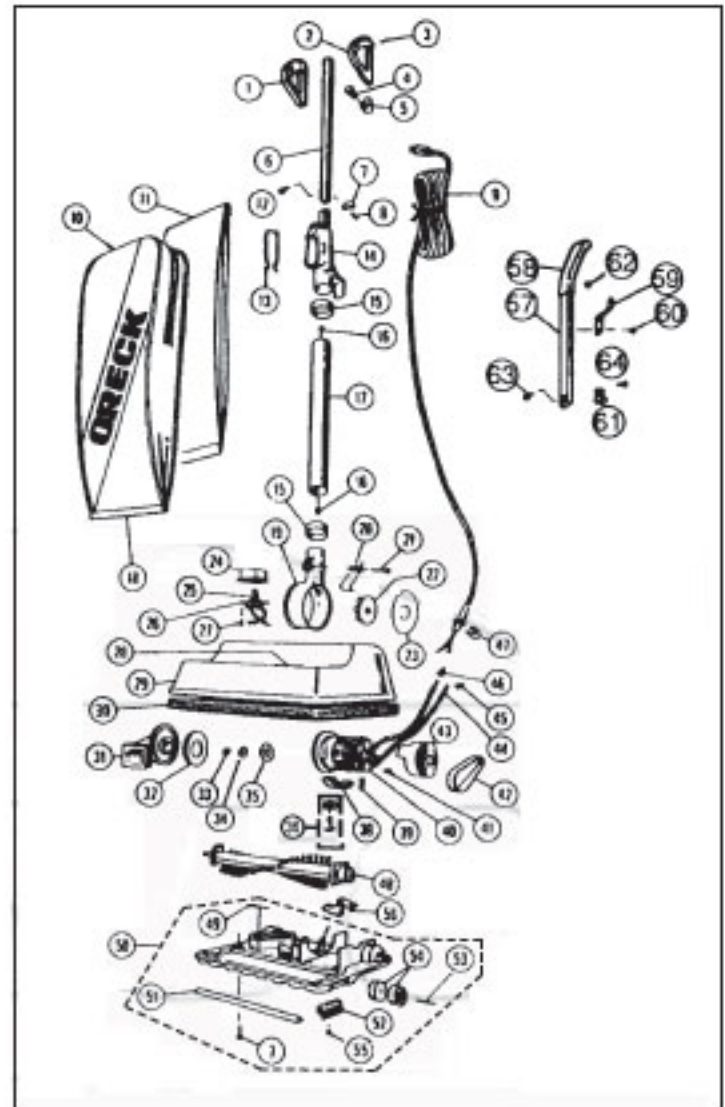

Models 988, 988G, 9300, 9300G with Foot Switch

KEY	PART NO.	DESCRIPTION
1	NLA	Handle Grip Left Black 988G
1	NLA	Handle Grip Left Gray 988
1	NLA	Handle Grip Left Red 9300G
2	NLA	Handle Grip Right Black 988G
2	NLA	Handle Grip Right Gray 988
2	NLA	Handle Grip Right Red 9300G
3	O-880-7027	Screw
4	O-013-7075	Post Grip
5	O-013-1121	Cord Wrap
6	O-892-0286	Handle Tube Only Chrome
6	O-896-0285	Handle Ass'y Gray 988G
	O-603-0285	Handle Ass'y Black 988G
	O-604-4155	Handle Ass'y Red 9300G (Incl. 1-6,9)
7	O-010-1506	Cable Clamp
8	O-880-7024	Screw
9	O-010-2838	Cord 25' White 988/988G
9	NLA	Cord 25' Black 988/988G
9	NLA	Cord 35' Red 9300/9300G
9	O-010-2810	Cord 30' Red 9300/9300G
10	O-010-0216	Outer Bag Black 988/988G
10	O-010-0205	Outer Bag Gray 988/988G
10	O-010-0203	Outer Bag Gray 9300/9300G
10	OR-1225	Outer Bag Hypoallergenic Gray
11	O-80009	Disposable Dust Bag
11	O-80009DW	Celoc Hypoallergenic Dust Bag
11	OR-1435	Disposable Micro Filtration Dust Bag Envirocare 8 Pk
12	O-880-7027	Screw
13	O-010-8423	Bag Retainer Spring
14	O-014-2663	Connector Ass'y
15	O-013-2503	Collar
16	NLA	Seal
17	O-016-9546	Tube Ass'y
18	O-013-2476	Bag Clip Black 988
18	O-013-2460	Bag Clip 988G
18	O-013-2468	Bag Clip 9300/9300G
19	O-015-4965	Fan Housing Ass'y W/Spring
20	O-010-8418	Spring
21	O-880-6134	Rivet
22	O-097530001	Fan Plastic
22	OR-2800	Fan Plastic
22	OR-2820	Fan Metal
23	O-013-7714	Fan Seal
24	NLA	Switch Cover
25	O-010-8823	Switch
26	NLA	Switch Plate
27	O-880-7026	Screw
28	O-010-5300	Name Plate 988/988G
28	O-010-5301	Name Plate 9300/9300G
29	NLA	Housing 988/988G
29	O-013-4923	Housing 9300/9300G
30	O-014-0367	Bumper Black
31	O-014-6977	Intake Pivot
32	O-010-7713	Felt Seal
33	O-880-5037	Nut
34	NLA	Washer
35	O-013-7724	Felt Washer
36	O-880-7146	Screw & Washer
38	O-010-7716	Motor Seal
39	O-010-1186	Motor Carbon Brush
40	O-017-0120	Motor With Seals
40	OR-6000	Motor With Seals
41	O-880-5027	Nut
42	O-010-0604	Drive Belt
42	OR-1000	Drive Belt
43	O-013-2954	Motor Cover