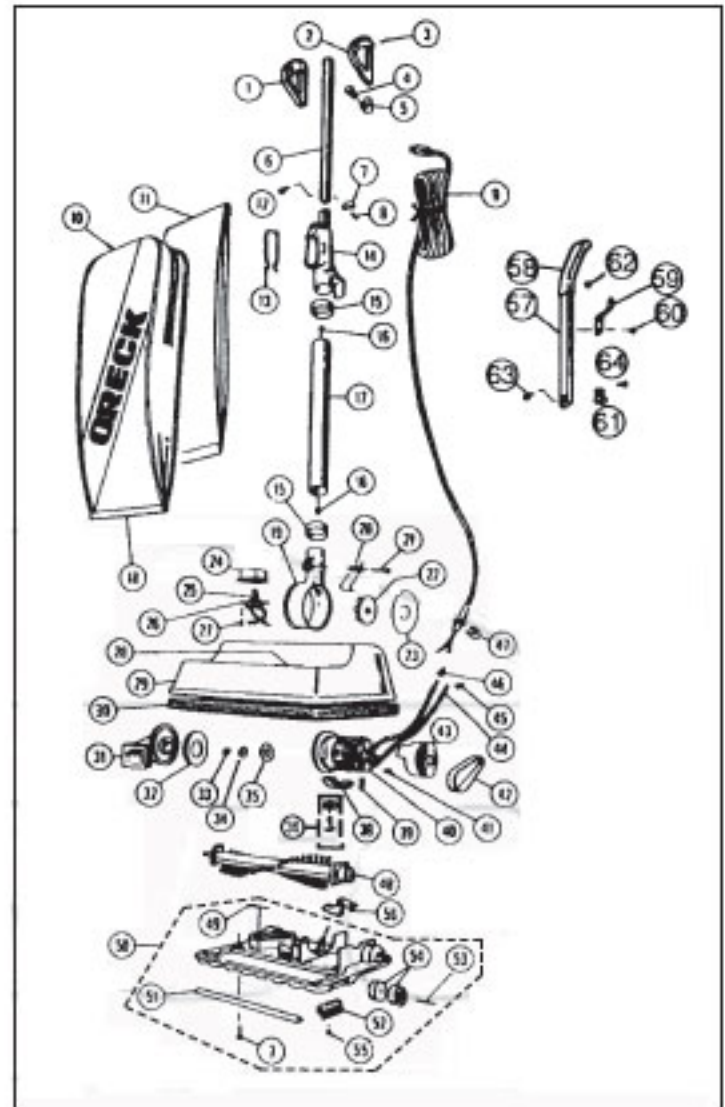

Original & Replacement **ORECK**

Models 988, 988G, 9300, 9300G with Foot Switch

KEY	PART NO.	DESCRIPTION
1	NLA	Handle Grip Left Black 988G
1	NLA	Handle Grip Left Gray 988
1	NLA	Handle Grip Left Red 9300G
2	NLA	Handle Grip Right Black 988G
2	NLA	Handle Grip Right Gray 988
2	NLA	Handle Grip Right Red 9300G
3	O-880-7027	Screw
4	O-013-7075	Post Grip
5	O-013-1121	Cord Wrap
6	O-892-0286	Handle Tube Only Chrome
6	O-896-0285	Handle Ass'y Gray 988G
	O-603-0285	Handle Ass'y Black 988G
	O-604-4155	Handle Ass'y Red 9300G (Incl. 1-6,9)
7	O-010-1506	Cable Clamp
8	O-880-7024	Screw
9	O-010-2838	Cord 25' White 988/988G
9	NLA	Cord 25' Black 988/988G
9	NLA	Cord 35' Red 9300/9300G
9	O-010-2810	Cord 30' Red 9300/9300G
10	O-010-0216	Outer Bag Black 988/988G
10	O-010-0205	Outer Bag Gray 988/988G
10	O-010-0203	Outer Bag Gray 9300/9300G
10	OR-1225	Outer Bag Hypoallergenic Gray
11	O-80009	Disposable Dust Bag
11	O-80009DW	Celoc Hypoallergenic Dust Bag
11	OR-1435	Disposable Micro Filtration Dust Bag Envirocare 8 Pk
12	O-880-7027	Screw
13	O-010-8423	Bag Retainer Spring
14	O-014-2663	Connector Ass'y
15	O-013-2503	Collar
16	NLA	Seal
17	O-016-9546	Tube Ass'y
18	O-013-2476	Bag Clip Black 988
18	O-013-2460	Bag Clip 988G
18	O-013-2468	Bag Clip 9300/9300G
19	O-015-4965	Fan Housing Ass'y W/Spring
20	O-010-8418	Spring
21	O-880-6134	Rivet
22	O-097530001	Fan Plastic
22	OR-2800	Fan Plastic
22	OR-2820	Fan Metal
23	O-013-7714	Fan Seal
24	NLA	Switch Cover
25	O-010-8823	Switch
26	NLA	Switch Plate
27	O-880-7026	Screw
28	O-010-5300	Name Plate 988/988G
28	O-010-5301	Name Plate 9300/9300G
29	NLA	Housing 988/988G
29	O-013-4923	Housing 9300/9300G
30	O-014-0367	Bumper Black
31	O-014-6977	Intake Pivot
32	O-010-7713	Felt Seal
33	O-880-5037	Nut
34	NLA	Washer
35	O-013-7724	Felt Washer
36	O-880-7146	Screw & Washer
38	O-010-7716	Motor Seal
39	O-010-1186	Motor Carbon Brush
40	O-017-0120	Motor With Seals
40	OR-6000	Motor With Seals
41	O-880-5027	Nut
42	O-010-0604	Drive Belt
42	OR-1000	Drive Belt
43	O-013-2954	Motor Cover