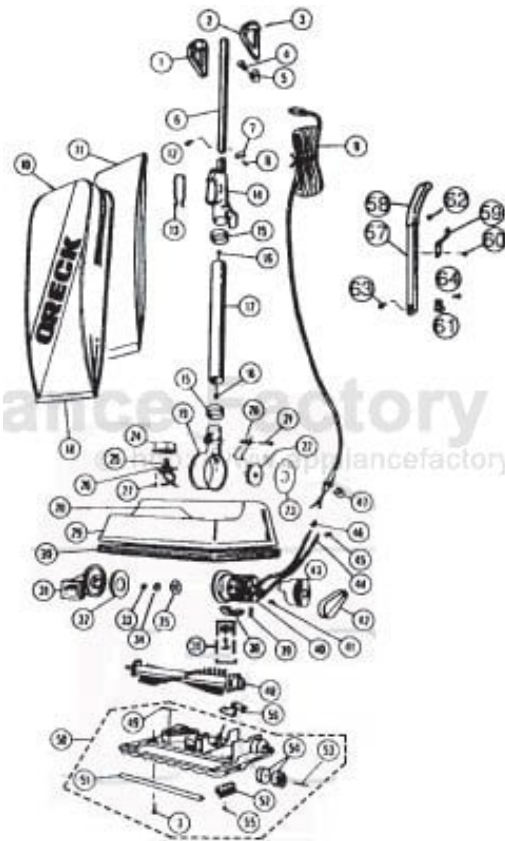

[Find Your Oreck Vacuum Cleaner Parts - Select From 249 Models](#)

----- Manual continues below part list -----