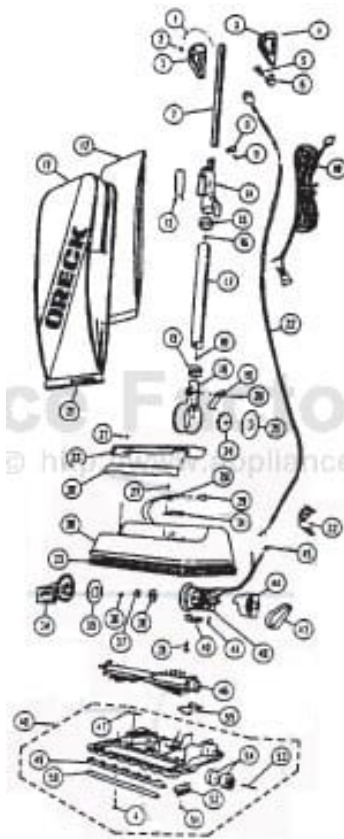

# Oreck 9300C Owner's Manual

[Shop genuine replacement parts for Oreck 9300C](#)

[Find Your Oreck Vacuum Cleaner Parts - Select From 249 Models](#)

----- Manual continues below part list -----

**Available Replacement Parts for Oreck 9300C**

<a href="#">OR-1000</a>	BELT, FLAT, UPRIGHTS, 1PK
<a href="#">OR-2000</a>	BRUSHROLL ASSEMBLY O-016-1152

30	O-013-4988	Housing, Green 9300C
31	O-010-1176	Bulb Reflector
32	O-010-1254	Heyco Cord Retainer
33	O-014-0370	Bumper, Gray 9200
33	O-014-0367	Bumper, Black 9800, 9300G, 9300C
34	O-014-6977	Intake Pivot Ass'y w/010-7713 Felt Seal
35	O-010-7713	Felt Seal
36	O-880-5037	Nut
37	NLA	Washer Fan
38	O-013-7724	Felt Seal Motor
39	O-880-7148	Screw and Washer
40	O-010-7716	Motor Seal
41	O-011-1186	Motor Brush and Spring
42	O-017-0020	Motor Ass'y
42	OR-6000	Motor
43	O-010-0604	Drive Belt
43	OR-1000	Drive Belt
44	O-013-2954	Motor Cover
45	O-010-2662	Wire Connector
46	O-016-1152	Brushroll Ass'y
46	OR-2000	Brushroll Ass'y
47	O-010-7721	Seal
48	O-013-0475	Base Plate Ass'y w/Micro Sweep
49	O-010-8450	Micro Sweep Blade
50	O-013-2355	Channel
51	O-880-7029	Screw
52	O-015-0456	Brush
53	O-010-0159	Axle
54	O-013-9758	Wheel
55	O-010-8425	Spring Detent