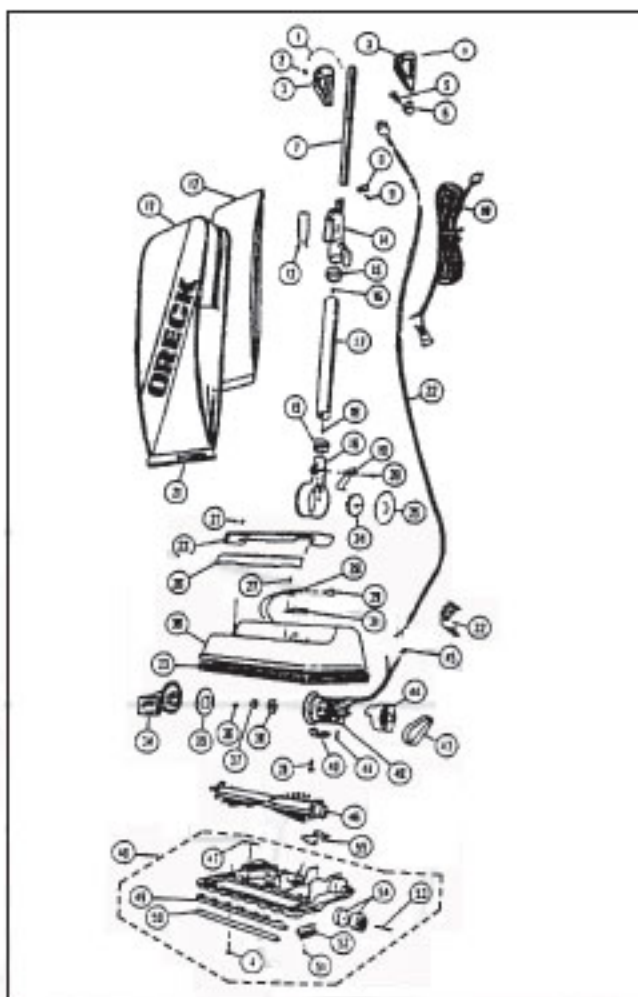

KEY	PART NO.	DESCRIPTION
	NLA	Handle Ass'y Includes Items 1-7, 10, 22 Black
	O-603-4213	Handle Ass'y Includes Items 1-7, 10, 22 Gray
	O-603-4215	Handle Ass'y Includes Items 1-7, 10, 22 Red
	O-603-4214	Handle Ass'y Includes Items 1-7, 10, 22 Green
1	O-010-9856	Static Wire
2	O-010-8830	Switch, 9300C, 9300G, 9800
2	O-010-8824	Switch - 2 Speed, 9200
3	O-013-4212	Grip (Left and Right Hand), 9800
3	NLA	Grip (Left and Right Hand), 9200
3	O-013-4214	Grip (Left and Right Hand), 9300C
3	O-013-4215	Grip (Left and Right Hand), 9300G
4	O-880-7027	Screw - Base Plate
5	O-013-7091	Post Grip, 9800
5	O-013-7092	Post Grip, 9200
5	O-013-7093	Post Grip, 9300C
5	O-013-7090	Post Grip, 9300G
6	O-013-1108	Cord Wrap, 9800
6	O-013-7075	Cord Wrap, 9200
6	O-013-1143	Cord Wrap, 9300C
6	O-013-1106	Cord Wrap, 9300G
7	O-892-0287	Handle Tube Only, Black
7	O-892-0286	Handle Tube Only, Chrome
8	O-010-1506	Cable Clamp
9	O-880-7024	Screw
10	O-010-2815	30' 2 Wire Cord With Handle Grip, 2 Speed Switch & Jumper Cord White 9200, 9800
10	O-097561101	35' 3 Wire With Handle Grip, 2 Speed Switch & Jumper Cord Red 9300C, 9300G
11	O-010-0216	Outer Bag XL Filter Knit, Black 9800
11	O-010-0203	Outer Bag Gray 9200
11	O-010-0203	Outer Bag Gray 9300G
11	O-010-0252	Outer Bag Gray 9300C
11	OR-1225	Outer Bag Hypoallergenic Gray
12	O-80009	Dust Bag 9 Pk
12	O-80009DW	Disposable Hypoallergenic Dust Bag 9 Pk
12	OR-1435	Disposable Micro Filtration Dust Bag 8 Pk
13	O-010-8423	Bag Retainer Spring
14	O-015-2667	Connector Ass'y
15	O-013-2513	Collar
16	NLA	Seal
17	O-016-9477	Tube Ass'y
18	O-603-4709	Fan Housing Ass'y Includes Seal, Spring
19	O-010-8418	Bag Spring
20	O-880-6134	Rivet
21	O-013-2476	Bag Clip, 9800
21	O-013-2455	Bag Clip, 9200
21	O-013-2454	Bag Clip, 9300G
21	O-013-2488	Bag Clip, 9300C
22	O-010-2666	Cord Ass'y, 2 Wire 9800 Black
22	NLA	Cord Ass'y, 2 Wire 9200 White (Order O-010-2666)
22	NLA	Cord Ass'y, 3 Wire 9300G Red (Order O-010-2669)
22	O-010-2669	Cord Ass'y, 3 Wire 9300C Black
23	O-013-4739	Lamp Housing
24	O-097530001	Fan Plastic
24	OR-2820	Fan Metal
25	O-010-7713	Seal
26	O-013-5576	Lens
27	O-880-7026	Screw
28	O-010-4600	Lamp Holder
29	O-010-1177	Bulb
30	O-013-4742	Housing, Black 9800
30	O-013-4954	Housing, White 9200
30	O-013-4960	Housing, Red 9300G

30	O-013-4988	Housing, Green 9300C
31	O-010-1176	Bulb Reflector
32	O-010-1254	Heyco Cord Retainer
33	O-014-0370	Bumper, Gray 9200
33	O-014-0367	Bumper, Black 9800, 9300G, 9300C
34	O-014-6977	Intake Pivot Ass'y w/010-7713 Felt Seal
35	O-010-7713	Felt Seal
36	O-880-5037	Nut
37	NLA	Washer Fan
38	O-013-7724	Felt Seal Motor
39	O-880-7148	Screw and Washer
40	O-010-7716	Motor Seal
41	O-011-1186	Motor Brush and Spring
42	O-017-0020	Motor Ass'y
42	OR-6000	Motor
43	O-010-0604	Drive Belt
43	OR-1000	Drive Belt
44	O-013-2954	Motor Cover
45	O-010-2662	Wire Connector
46	O-016-1152	Brushroll Ass'y
46	OR-2000	Brushroll Ass'y
47	O-010-7721	Seal
48	O-013-0475	Base Plate Ass'y w/Micro Sweep
49	O-010-8450	Micro Sweep Blade
50	O-013-2355	Channel
51	O-880-7029	Screw
52	O-015-0456	Brush
53	O-010-0159	Axle
54	O-013-9758	Wheel
55	O-010-8425	Spring Detent