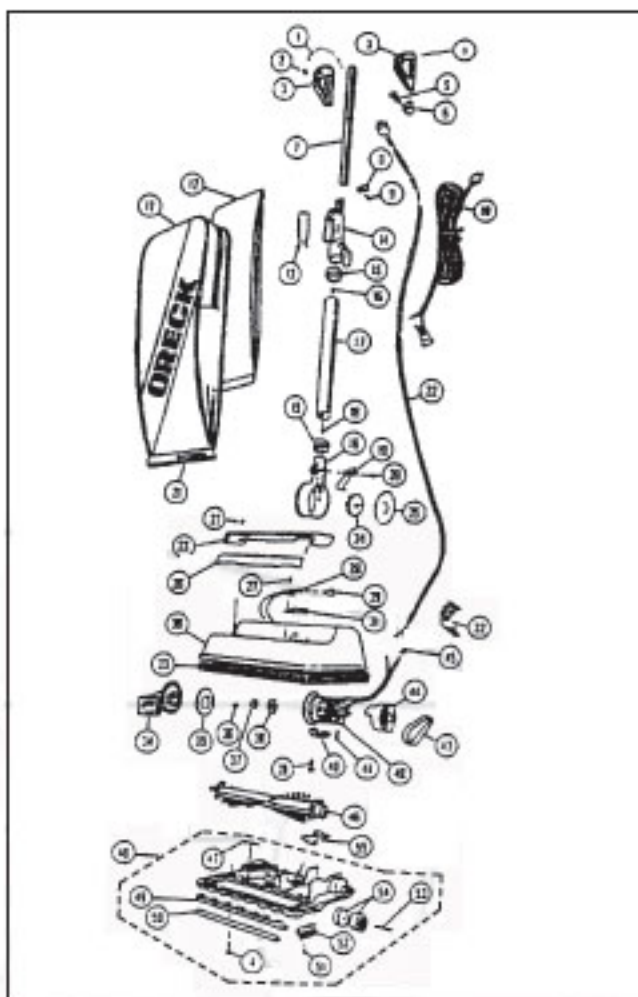

ORECK Original & Replacement

Models 9200, 9300C, 9300G, 9800 with Handle Switch

KEY	PART NO.	DESCRIPTION
	NLA	Handle Ass'y Includes Items 1-7, 10, 22 Black
	O-603-4213	Handle Ass'y Includes Items 1-7, 10, 22 Gray
	O-603-4215	Handle Ass'y Includes Items 1-7, 10, 22 Red
	O-603-4214	Handle Ass'y Includes Items 1-7, 10, 22 Green
1	O-010-9856	Static Wire
2	O-010-8830	Switch, 9300C, 9300G, 9800
2	O-010-8824	Switch - 2 Speed, 9200
3	O-013-4212	Grip (Left and Right Hand), 9800
3	NLA	Grip (Left and Right Hand), 9200
3	O-013-4214	Grip (Left and Right Hand), 9300C
3	O-013-4215	Grip (Left and Right Hand), 9300G
4	O-880-7027	Screw - Base Plate
5	O-013-7091	Post Grip, 9800
5	O-013-7092	Post Grip, 9200
5	O-013-7093	Post Grip, 9300C
5	O-013-7090	Post Grip, 9300G
6	O-013-1108	Cord Wrap, 9800
6	O-013-7075	Cord Wrap, 9200
6	O-013-1143	Cord Wrap, 9300C
6	O-013-1106	Cord Wrap, 9300G
7	O-892-0287	Handle Tube Only, Black
7	O-892-0286	Handle Tube Only, Chrome
8	O-010-1506	Cable Clamp
9	O-880-7024	Screw
10	O-010-2815	30' 2 Wire Cord With Handle Grip, 2 Speed Switch & Jumper Cord White 9200, 9800
10	O-097561101	35' 3 Wire With Handle Grip, 2 Speed Switch & Jumper Cord Red 9300C, 9300G
11	O-010-0216	Outer Bag XL Filter Knit, Black 9800
11	O-010-0203	Outer Bag Gray 9200
11	O-010-0203	Outer Bag Gray 9300G
11	O-010-0252	Outer Bag Gray 9300C
11	OR-1225	Outer Bag Hypoallergenic Gray
12	O-80009	Dust Bag 9 Pk
12	O-80009DW	Disposable Hypoallergenic Dust Bag 9 Pk
12	OR-1435	Disposable Micro Filtration Dust Bag 8 Pk
13	O-010-8423	Bag Retainer Spring
14	O-015-2667	Connector Ass'y
15	O-013-2513	Collar
16	NLA	Seal
17	O-016-9477	Tube Ass'y
18	O-603-4709	Fan Housing Ass'y Includes Seal, Spring
19	O-010-8418	Bag Spring
20	O-880-6134	Rivet
21	O-013-2476	Bag Clip, 9800
21	O-013-2455	Bag Clip, 9200
21	O-013-2454	Bag Clip, 9300G
21	O-013-2488	Bag Clip, 9300C
22	O-010-2666	Cord Ass'y, 2 Wire 9800 Black
22	NLA	Cord Ass'y, 2 Wire 9200 White (Order O-010-2666)
22	NLA	Cord Ass'y, 3 Wire 9300G Red (Order O-010-2669)
22	O-010-2669	Cord Ass'y, 3 Wire 9300C Black
23	O-013-4739	Lamp Housing
24	O-097530001	Fan Plastic
24	OR-2820	Fan Metal
25	O-010-7713	Seal
26	O-013-5576	Lens
27	O-880-7026	Screw
28	O-010-4600	Lamp Holder
29	O-010-1177	Bulb
30	O-013-4742	Housing, Black 9800
30	O-013-4954	Housing, White 9200
30	O-013-4960	Housing, Red 9300G