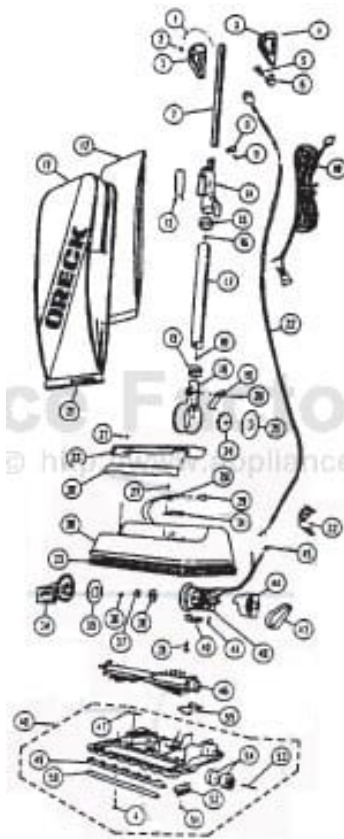

[Find Your Oreck Vacuum Cleaner Parts - Select From 249 Models](#)

----- Manual continues below part list -----