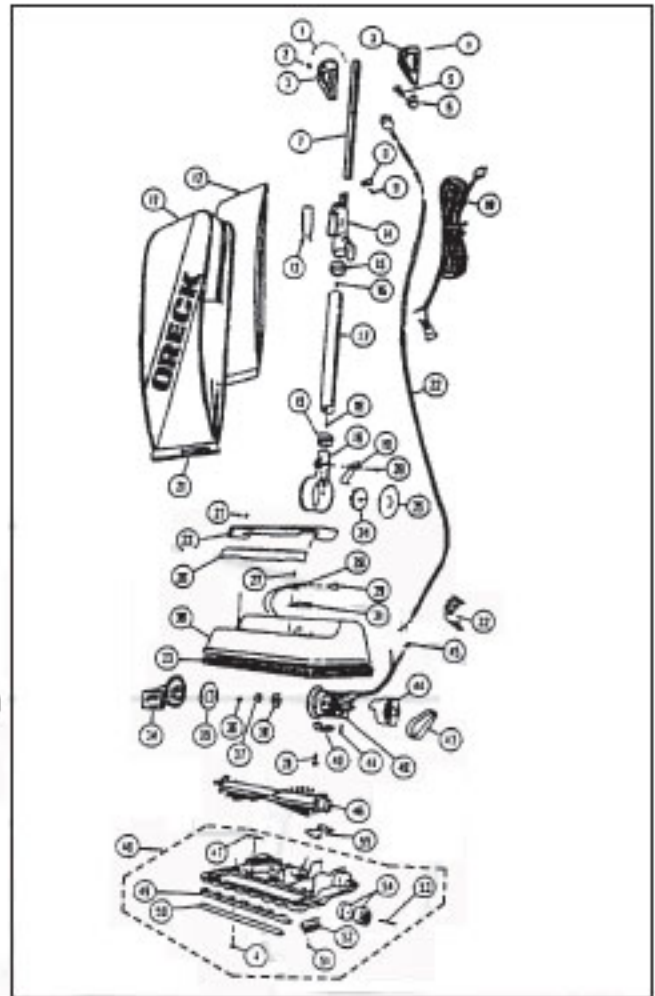

# ORECK Original & Replacement

Models 9200, 9300C, 9300G, 9800 with Handle Switch

KEY	PART NO.	DESCRIPTION
	NLA	Handle Ass'y Includes Items 1-7, 10, 22 Black
	O-603-4213	Handle Ass'y Includes Items 1-7, 10, 22 Gray
	O-603-4215	Handle Ass'y Includes Items 1-7, 10, 22 Red
	O-603-4214	Handle Ass'y Includes Items 1-7, 10, 22 Green
1	O-010-9856	Static Wire
2	O-010-8830	Switch, 9300C, 9300G, 9800
2	O-010-8824	Switch - 2 Speed, 9200
3	O-013-4212	Grip (Left and Right Hand), 9800
3	NLA	Grip (Left and Right Hand), 9200
3	O-013-4214	Grip (Left and Right Hand), 9300C
3	O-013-4215	Grip (Left and Right Hand), 9300G
4	O-880-7027	Screw - Base Plate
5	O-013-7091	Post Grip, 9800
5	O-013-7092	Post Grip, 9200
5	O-013-7093	Post Grip, 9300C
5	O-013-7090	Post Grip, 9300G
6	O-013-1108	Cord Wrap, 9800
6	O-013-7075	Cord Wrap, 9200
6	O-013-1143	Cord Wrap, 9300C
6	O-013-1106	Cord Wrap, 9300G
7	O-892-0287	Handle Tube Only, Black
7	O-892-0286	Handle Tube Only, Chrome
8	O-010-1506	Cable Clamp
9	O-880-7024	Screw
10	O-010-2815	30' 2 Wire Cord With Handle Grip, 2 Speed Switch & Jumper Cord White 9200, 9800
10	O-097561101	35' 3 Wire With Handle Grip, 2 Speed Switch & Jumper Cord Red 9300C, 9300G
11	O-010-0216	Outer Bag XL Filter Knit, Black 9800
11	O-010-0203	Outer Bag Gray 9200
11	O-010-0203	Outer Bag Gray 9300G
11	O-010-0252	Outer Bag Gray 9300C
11	OR-1225	Outer Bag Hypoallergenic Gray
12	O-80009	Dust Bag 9 Pk
12	O-80009DW	Disposable Hypoallergenic Dust Bag 9 Pk
12	OR-1435	Disposable Micro Filtration Dust Bag 8 Pk
13	O-010-8423	Bag Retainer Spring
14	O-015-2667	Connector Ass'y
15	O-013-2513	Collar
16	NLA	Seal
17	O-016-9477	Tube Ass'y
18	O-603-4709	Fan Housing Ass'y Includes Seal, Spring
19	O-010-8418	Bag Spring
20	O-880-6134	Rivet
21	O-013-2476	Bag Clip, 9800
21	O-013-2455	Bag Clip, 9200
21	O-013-2454	Bag Clip, 9300G
21	O-013-2488	Bag Clip, 9300C
22	O-010-2666	Cord Ass'y, 2 Wire 9800 Black
22	NLA	Cord Ass'y, 2 Wire 9200 White (Order O-010-2666)
22	NLA	Cord Ass'y, 3 Wire 9300G Red (Order O-010-2669)
22	O-010-2669	Cord Ass'y, 3 Wire 9300C Black
23	O-013-4739	Lamp Housing
24	O-097530001	Fan Plastic
24	OR-2820	Fan Metal
25	O-010-7713	Seal
26	O-013-5576	Lens
27	O-880-7026	Screw
28	O-010-4600	Lamp Holder
29	O-010-1177	Bulb
30	O-013-4742	Housing, Black 9800
30	O-013-4954	Housing, White 9200
30	O-013-4960	Housing, Red 9300G