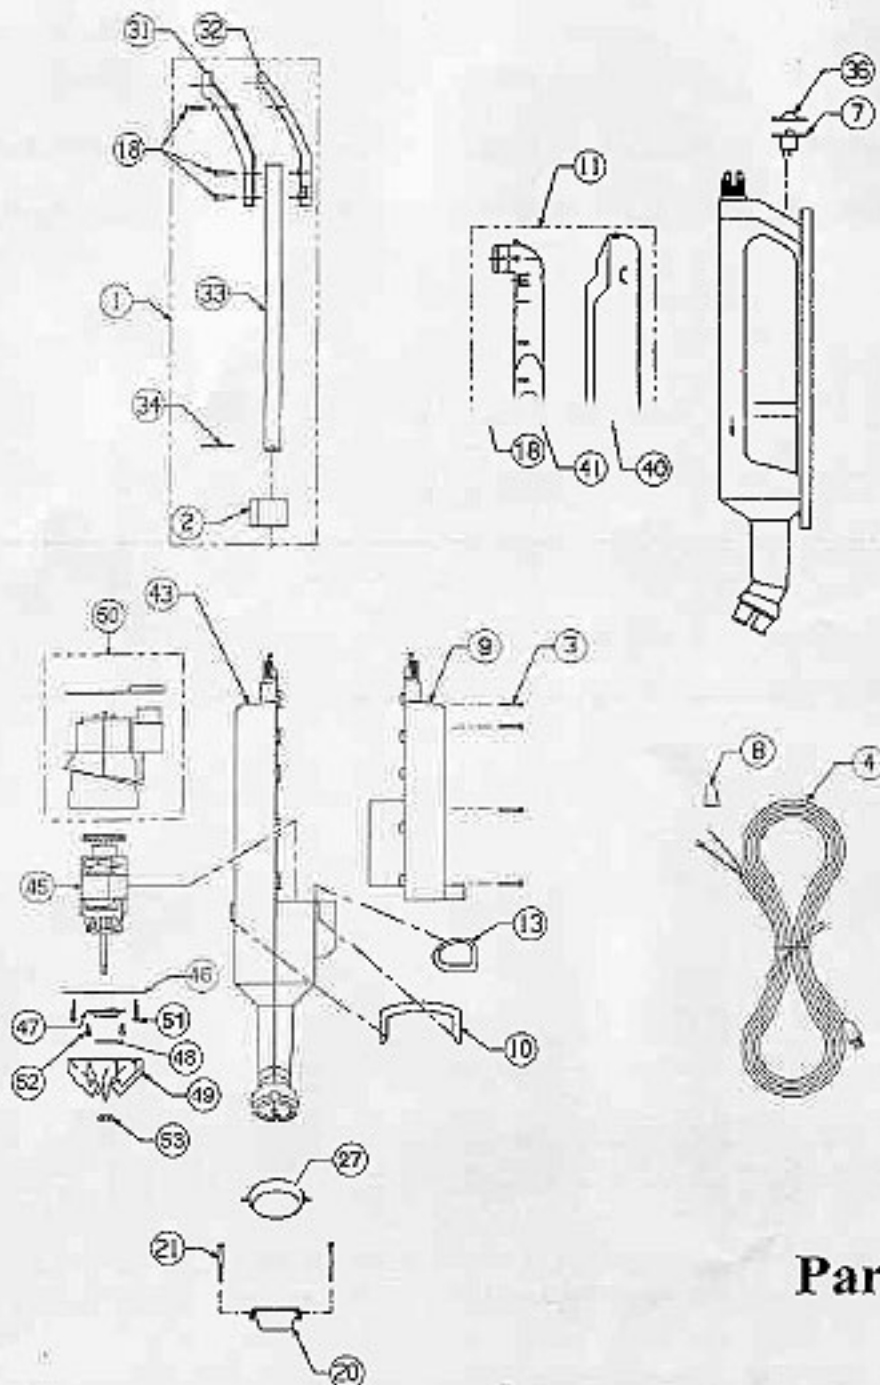

Part Numbers Listing: APU255 & BR225

#	Item	Order #	Qty.	Pk.			
41	PLENUM	26673-02-0327	1	1			
43	APU255: RIGHT HOUSING AND MOTOR ASSEMBLY BR225: RIGHT HOUSING AND MOTOR ASSEMBLY	09-26864-01 09-26868-01	1 1	1 1			
44	WHEEL, SOLID	24467-04-0327	4	1			
45	MOTOR KIT	26876-01	1	1			
46	MOTOR BULK HEAD	26513-01	1	1			
47	MOTOR DISK	26663-02	1	1			
48	CUP WASHER	03-00422-01	1	1			
49	FAN	25561-01	1	1			
50	MOTOR HOUSING, MOUNT	09-26884-01	1	1			
54	GASKET, POWER NOZZLE (APU255)	78084-01	2	1			

Parts Diagram