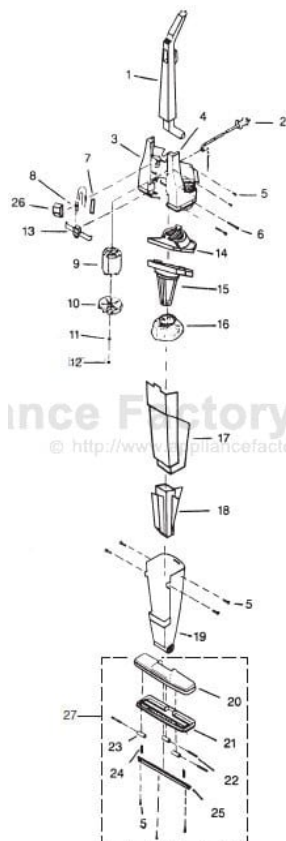

[Find Your Oreck Vacuum Cleaner Parts - Select From 249 Models](#)

----- Manual continues below -----