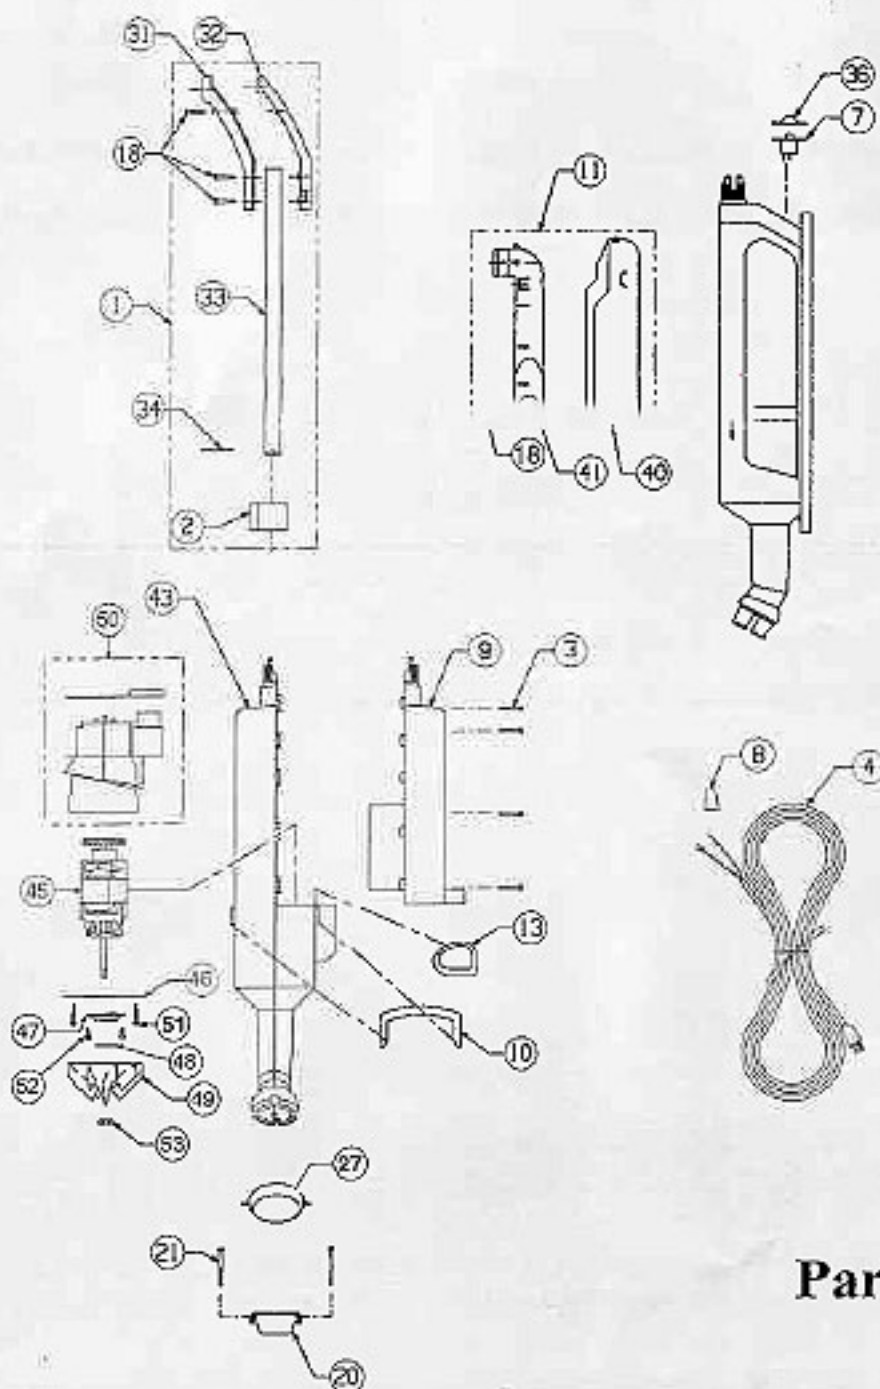

----- Manual continues below -----

Part Numbers Listing: APU255 & BR225

#	Item	Order #	Qty.	Pk.			
1	HANDLE ASSEMBLY	09-26585-04	1	1			
2	COLLAR LOCK	26538-02-0327	1	1			
4	CORD ASSEMBLY	26847-01	1	1			
5	FRONT WHEEL AXLE	24468P2	2	1			
6	FRONT WHEEL	25311-02-0327	2	1			
7	MAIN SWITCH	00941-0037	1	1			
9	LEFT HOUSING ASSEMBLY	09-26853-01	1	1			
10	HANDI HANDLE	26541-01-0327	1	1			
11	BAG COVER ASSEMBLY	09-26872-01	1	1			
12	OWNER'S MANUAL (APU255)	26852-02	1	1			
12A	OWNER'S MANUAL (BR225)	26869-03	1	1			
13	LOWER DUCT SEAL	26529-02	1	1			
14	POWER NOZZLE MOTOR (APU255)	26842-01	1	1			
15	BELT (APU255)	26610-01	1	1			
16	RETAINER BEARING (APU255)	09-26615-01	2	2			
17	REAR WHEEL (APU255)	26552-02-0327	2	1			
19	NOZZLE BASE ASSEMBLY (APU255)	09-26830-03	1	1			
19A	NOZZLE BASE ASSEMBLY (BR225)	09-26874-01	1	1			
20	POWER NOZZLE CLAMP w/SEAL	09-26886-01	1	1			
22	NOZZLE COVER (APU255)	26557-04-0327	1	1			
22A	NOZZLE COVER (BR225)	26557-03227	1	1			
23	POWER NOZZLE ASSEMBLY (APU255) Type 1 Units Only	09-26785-02	1	1			
	POWER NOZZLE ASSEMBLY (APU255) Type 2 Units Only	09-26785-03	1	1			
23A	NOZZLE ASSEMBLY (BR225)	09-26867-01	1	1			
24	ROCKER SWITCH (APU255) Type 1 Units Only	26624-01	1	1			
	LIGHTED SWITCH (APU255) Type 2 Units Only	26665-01	1	1			
25	POWER NOZZLE CORD (APU255) Type 1 Units Only	09-26588-51	1	1			
	POWER NOZZLE CORD (APU255) Type 2 Units Only	09-26588-52	1	1			
26	REAR WHEEL AXLE (APU255)	26553-01	2	1			
27	ELBOW RING	26506-01-0327	1	1			
28	BRUSH ROLL (APU255)	26540-02	1	1			
29	MOTOR CLAMP (APU255)	26626-01	1	1			
31	HANDLE GRIP LOWER	26563-01-0327	1	1			
32	HANDLE GRIP UPPER	26562-01-0327	1	1			
33	HANDLE TUBE	26560-53-0327	1	1			
34	HANDLE TUBE PIN	52033P1	1	1			
36	GLAMOUR CAP	05453-0075	1	1			
37	LEAD W/TERMINAL (APU255) Type 1 Units Only	26844-01	1	1			
	LEAD W/TERMINAL (APU255) Type 2 Units Only	26844-02	2	1			
38	LEAD (APU255) Type 1 Units Only	26845-01	1	1			
39	SLEEVING (APU255)	37651P8	1	1			
40	BAG COVER	26670-02-0327	1	1			

Parts Diagram