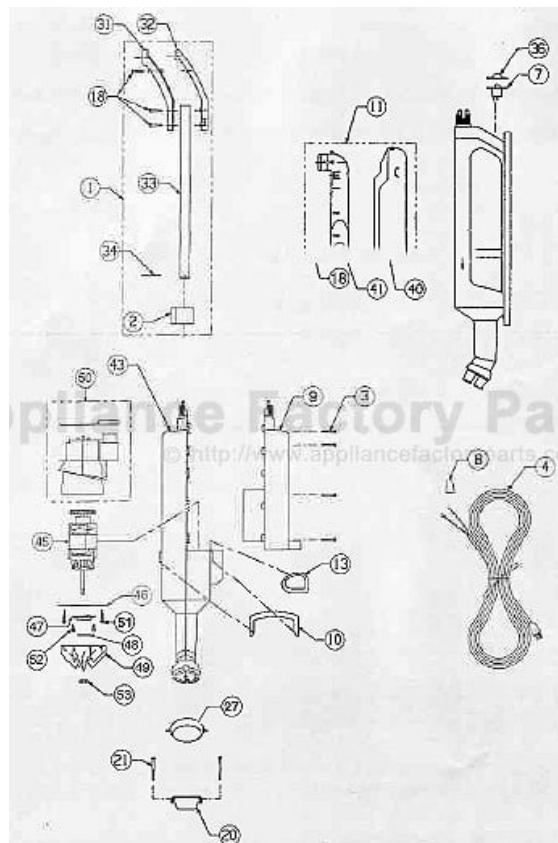

[Find Your Oreck Vacuum Cleaner Parts - Select From 249 Models](#)

----- Manual continues below -----