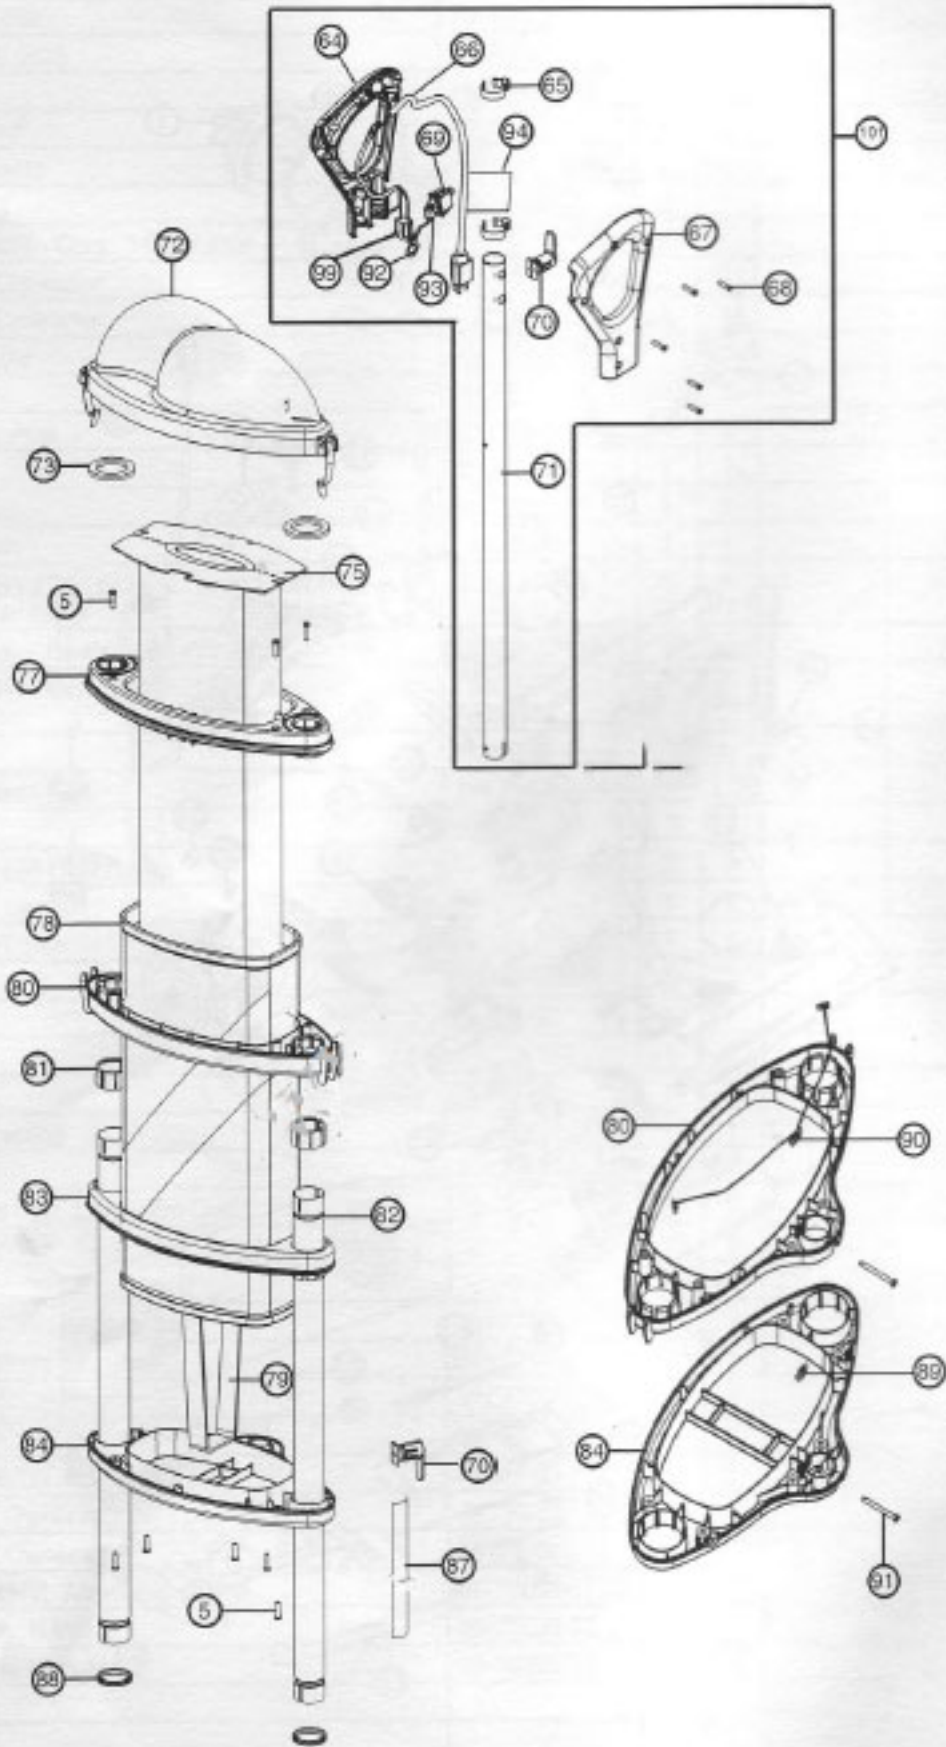

Parts Diagram