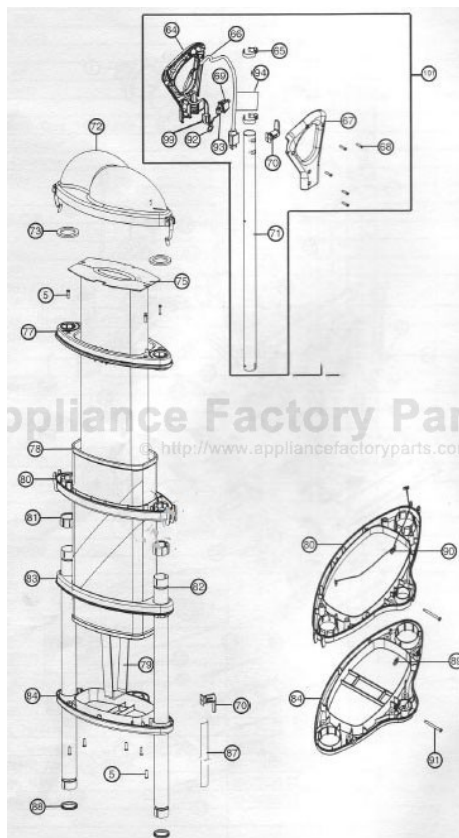

[Find Your Oreck Vacuum Cleaner Parts - Select From 249 Models](#)

----- Manual continues below part list -----