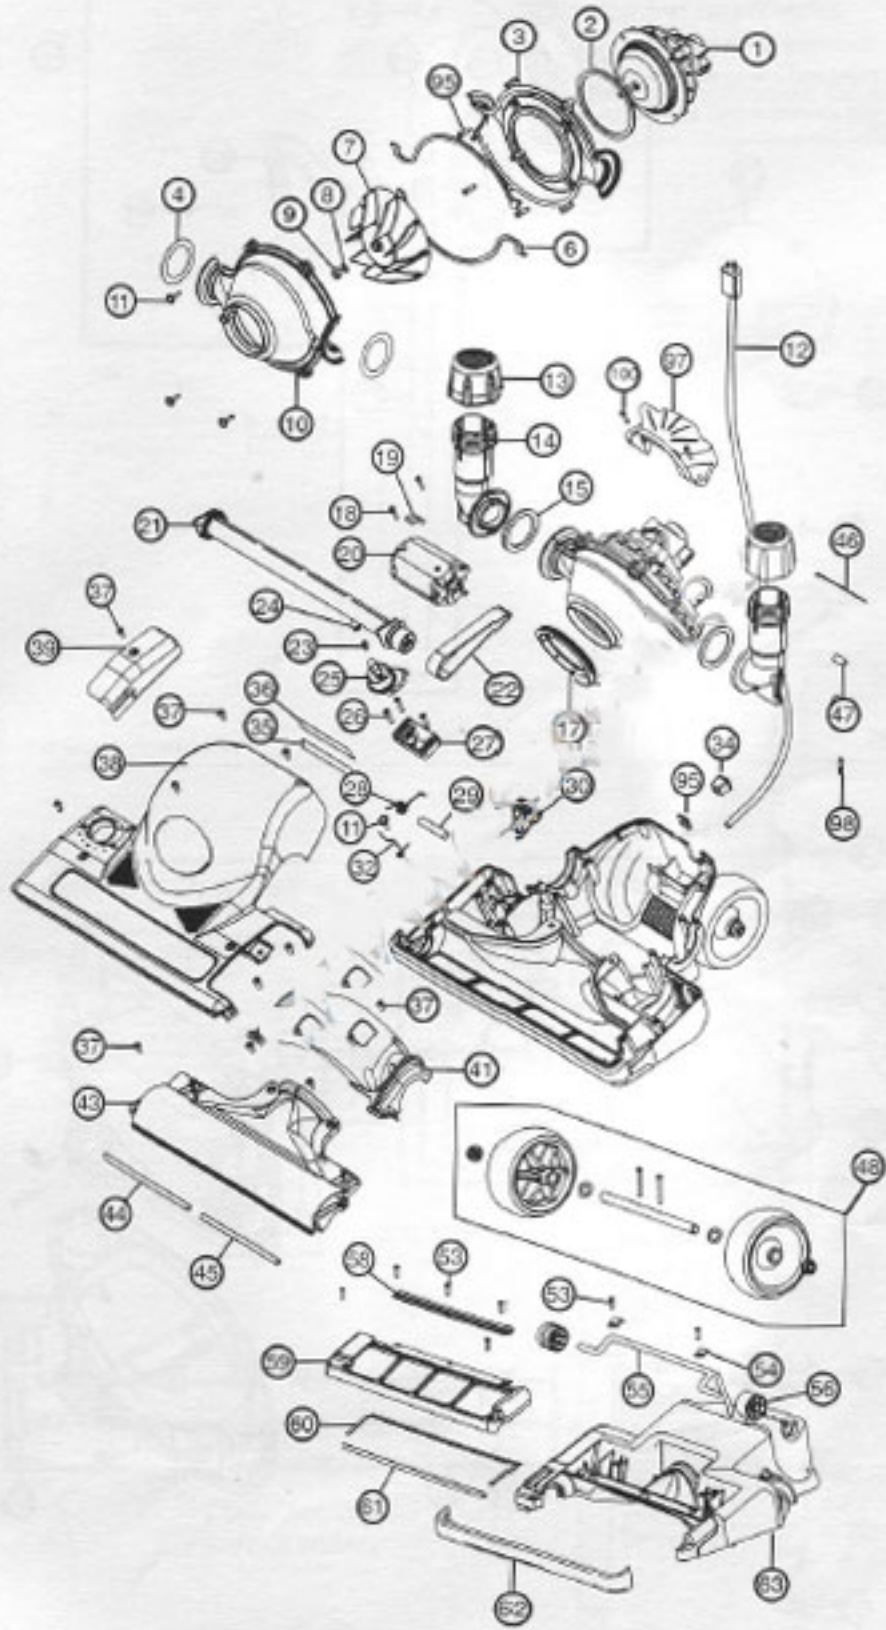

----- Manual continues below part list -----

Available Replacement Parts for Oreck DS1605HY

[OR-1000](#)

BELT, FLAT, UPRIGHTS, 1PK

Parts Diagram

Parts Diagram

Part Numbers Listing: DS1600RY / DS1600HY / DS1605HY / DS1607HY