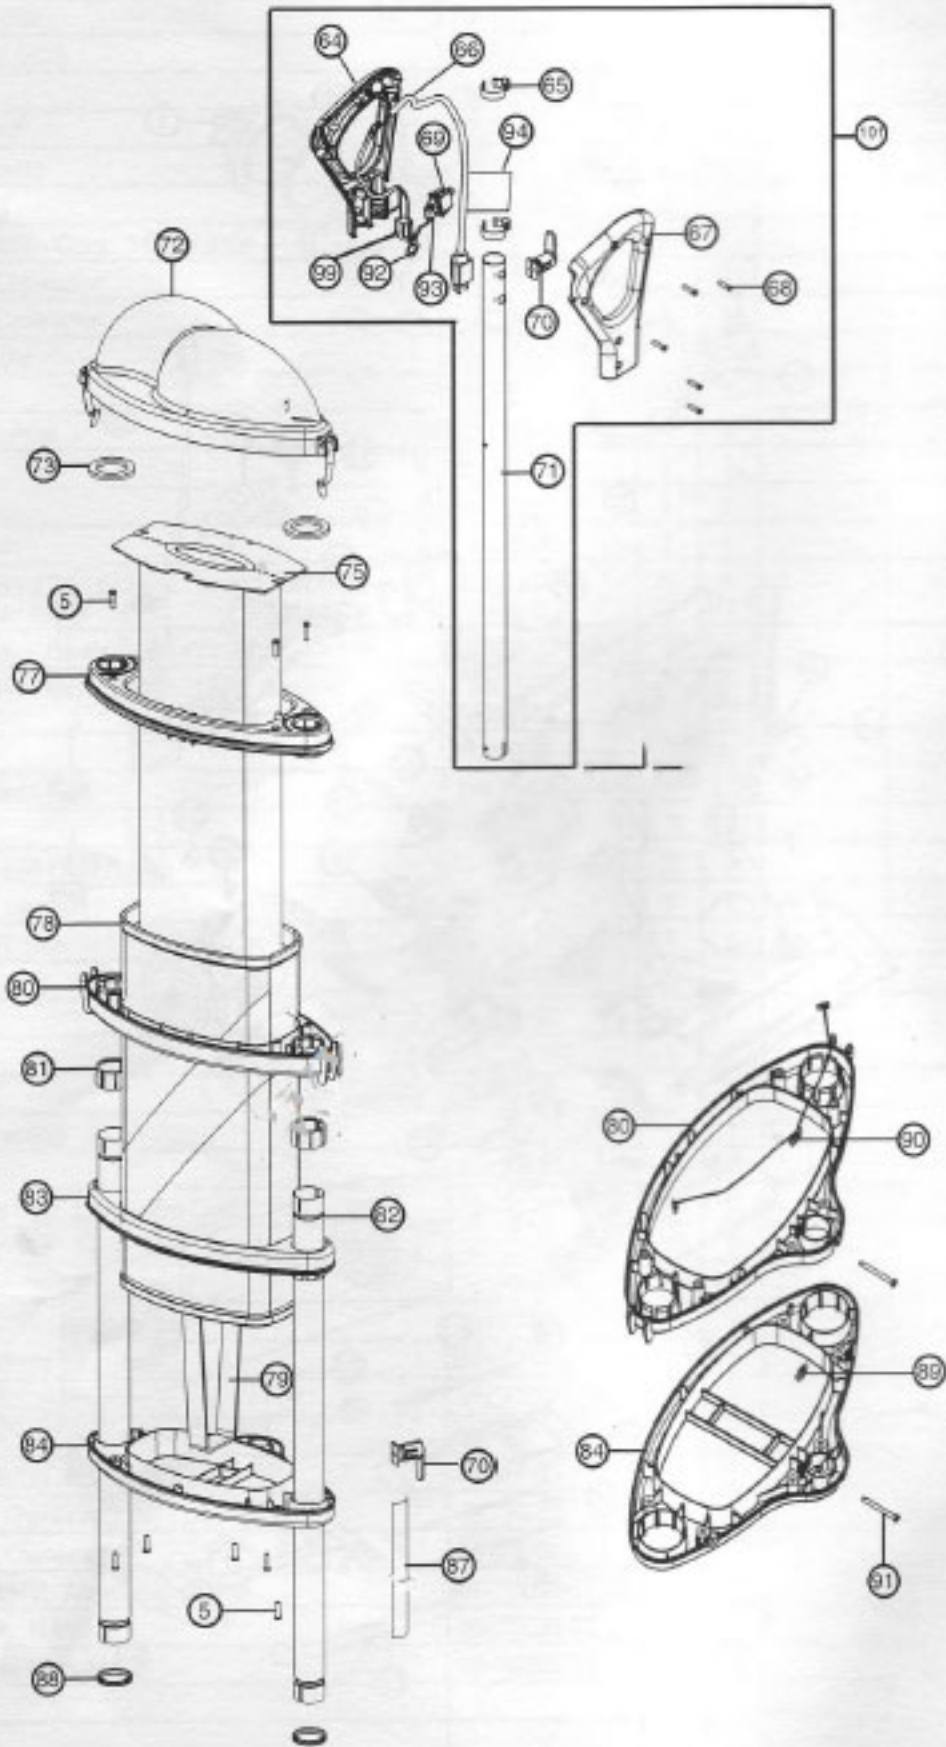

----- Manual continues below part list -----

Available Replacement Parts for Oreck DS1605HY

[OR-1000](#)

BELT, FLAT, UPRIGHTS, 1PK

Parts Diagram

Parts Diagram

Part Numbers Listing: DS1600RY / DS1600HY / DS1605HY / DS1607HY