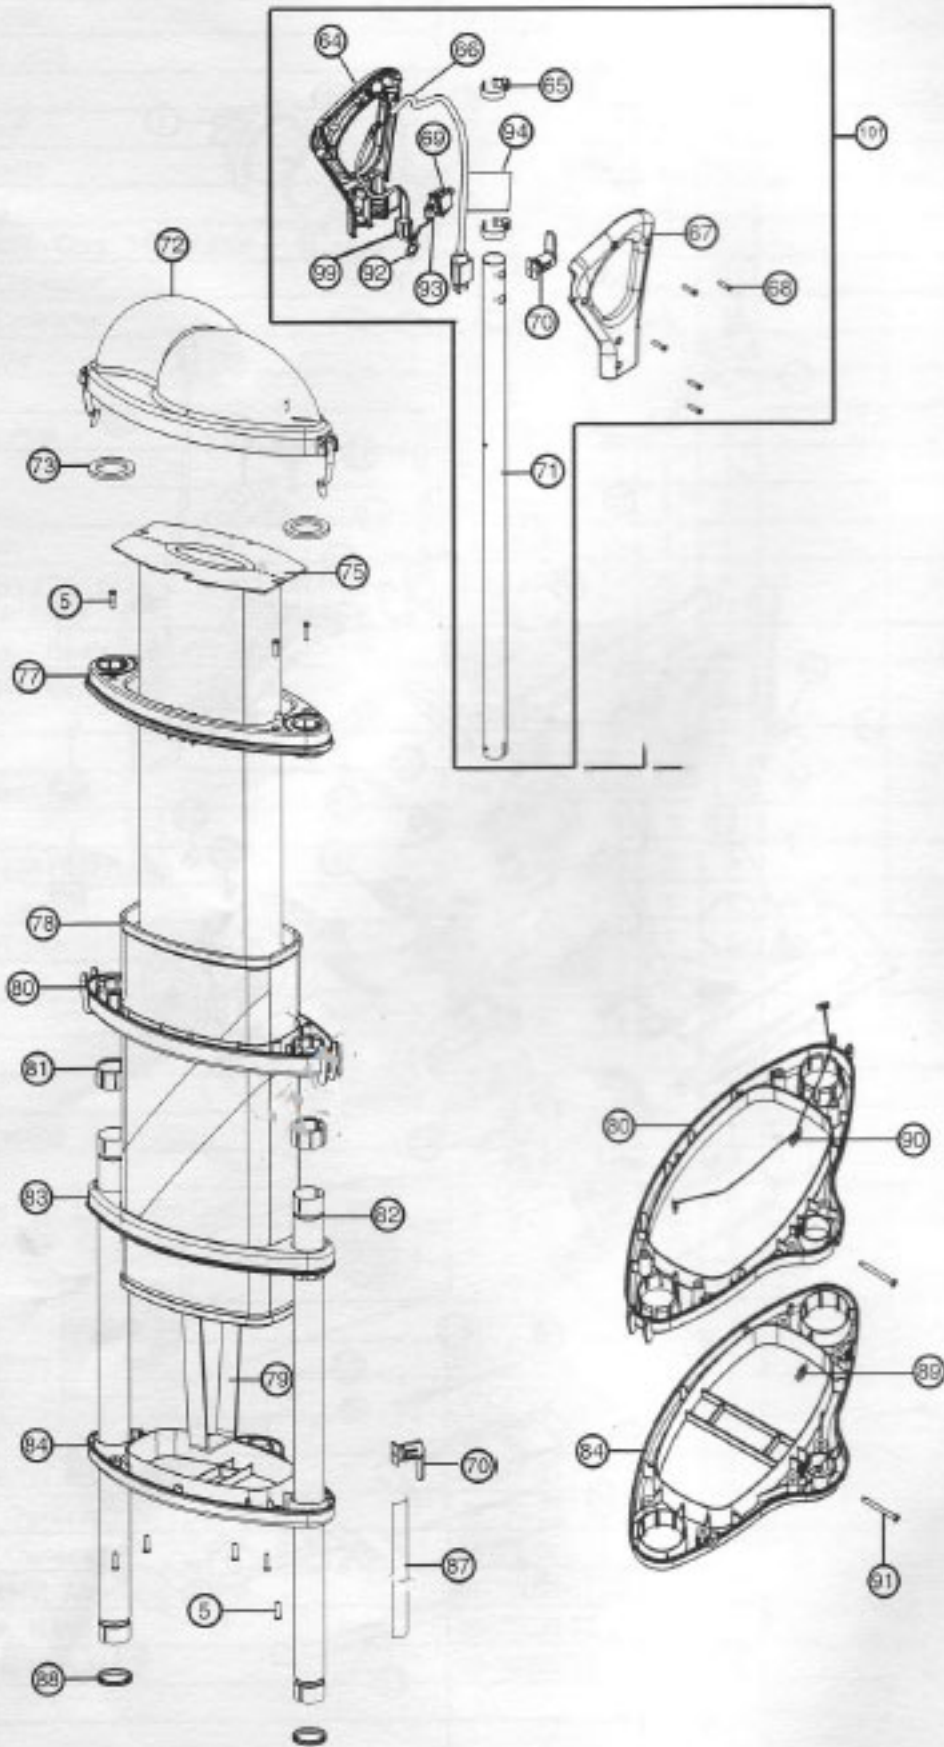

----- Manual continues below part list -----

Available Replacement Parts for Oreck DS1607HY

[OR-1000](#)

BELT, FLAT, UPRIGHTS, 1PK

Parts Diagram

Parts Diagram

Part Numbers Listing: DS1600RY / DS1600HY / DS1605HY / DS1607HY