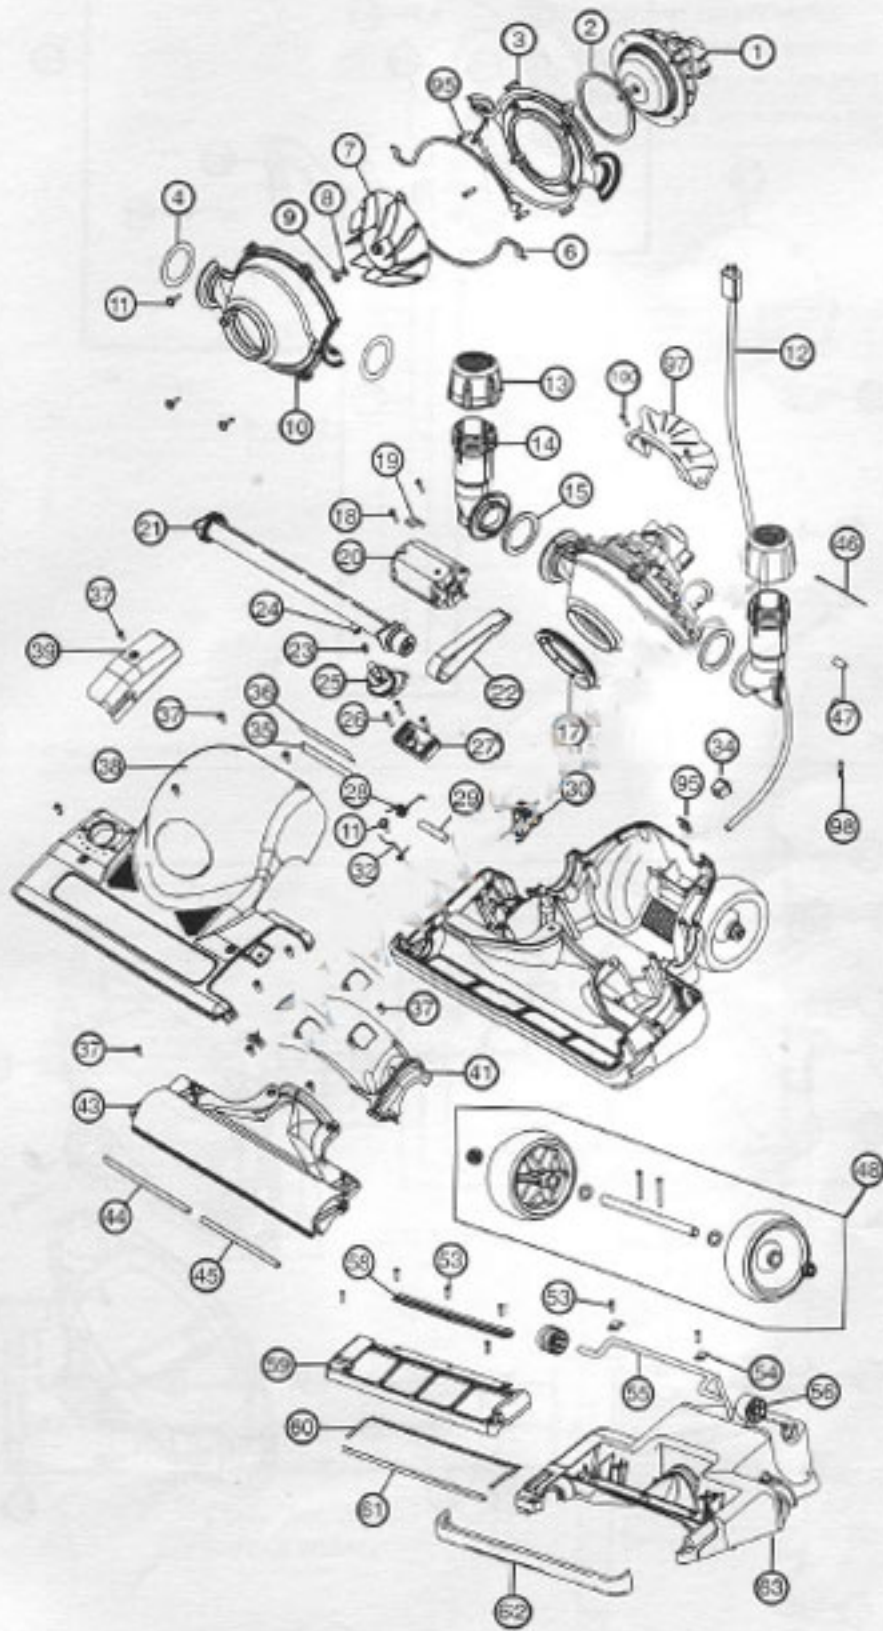

----- Manual continues below part list -----

Available Replacement Parts for Oreck DS1607HY

[OR-1000](#)

BELT, FLAT, UPRIGHTS, 1PK

Parts Diagram

Parts Diagram

Part Numbers Listing: DS1600RY / DS1600HY / DS1605HY / DS1607HY