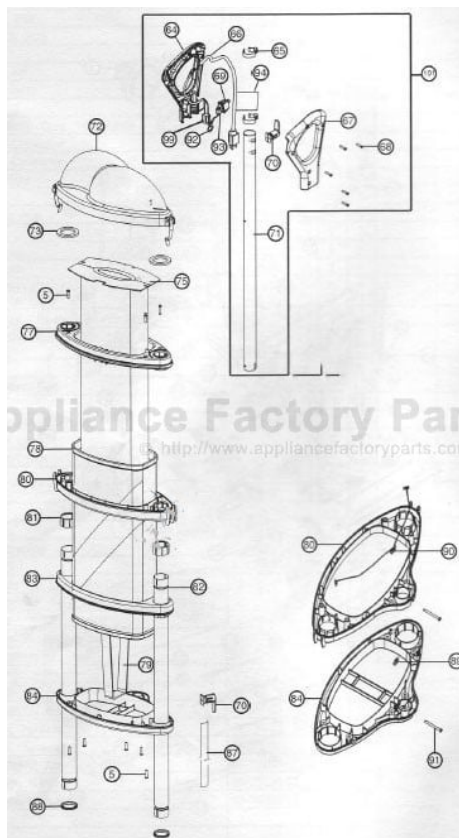

[Find Your Oreck Vacuum Cleaner Parts - Select From 249 Models](#)

----- Manual continues below part list -----