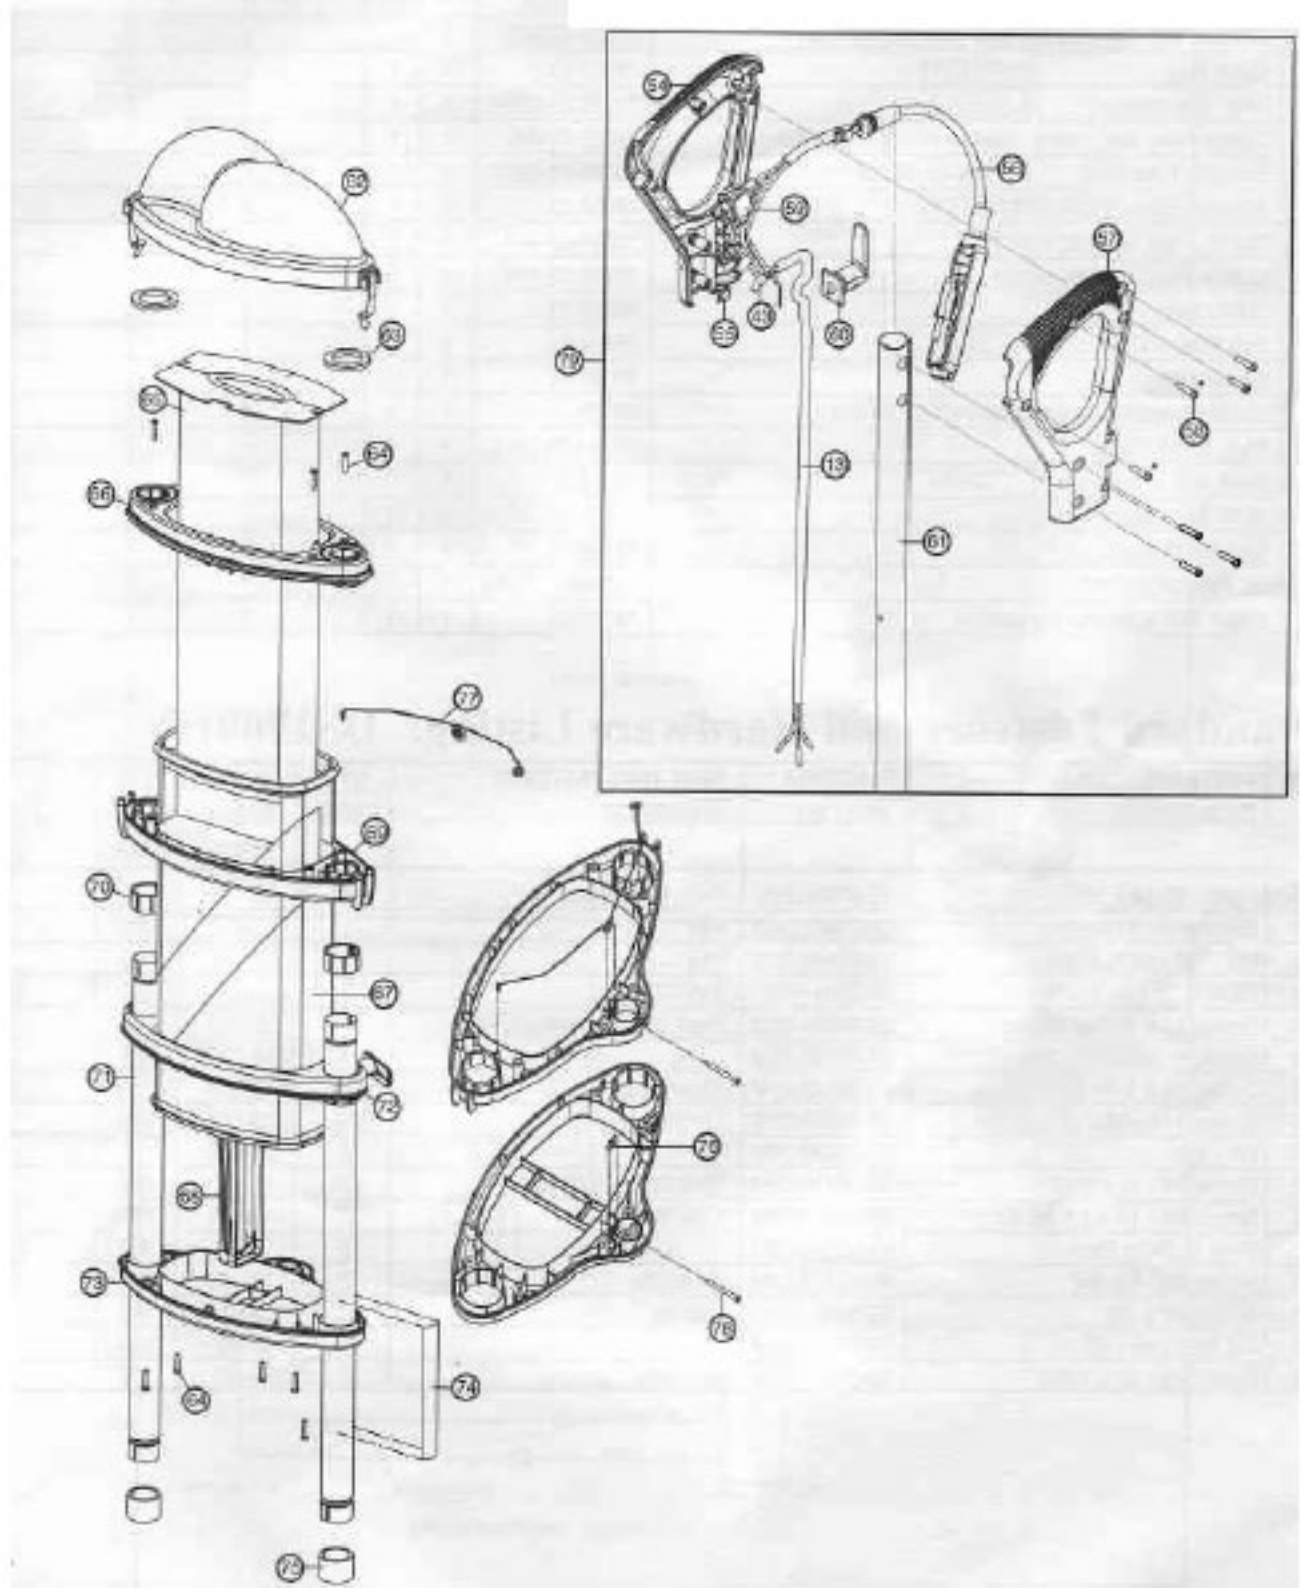

Parts Diagram: DS1700HY

Part Numbers Listing: DS1700HY

#	Item	Order #	Qty.	Pk.		
54	Handle, Right	78165-01-0327	1	1		
56	Cord, 3 Conductor	78159-01-327	1	1		
57	Handle, Left	78166-01-0327	1	1		
59	Switch	75531-01	1	1		
60	Cord Dump & Post Assembly	09-75185-01	3	1		
61	Handle Tube	78028-01	1	1		
62	Plenum Latch Assembly	09-78071-52	1	1		
63	Gasket, Tube / Plenum	78033-01	2	1		
65	Inner Filter Bag	DSPK25DW	25	1		
66	Clamp-Pipe, Top, Upper, Red - (Order #69 also)	78022-02-441	1	1		
67	Outer Bag	78175-01	1	1		
68	Inner Bag Support	78136-01-0000	1	1		
69	Clamp-Pipe, Top, Lower - Red	78023-01-441	1	1		
70	Exhaust Tube Seal	78095-01-0327	2	1		
71	Exhaust Pipe - (Order #74 & #75 also)	78030-01	2	1		
72	Clamp, Pipe, Bottom, Upper	78024-02-441	1	1		
73	Clamp, Pipe, Bottom, Lower	78025-02-441	1	1		
74	Tube Label	78090-01	1	1		
75	Felt Seal, 4.725 x 1.1 x .10	78164-01	2	1		
77	Ground Wire	78110-01	1	1		
79	Handle Assembly - (Includes #43 & #54-81)	09-78158-51	1	1		
80	Plug, Strain Relief	78121-02-0327	1	1		
	50' Extension Cord	COMMCORD50	1	1		
	Collar Tool (Optional Accessory)	78128-01	1	1		

Standard Fastener and Hardware Listing: DS1700HY

#	PART DESCRIPTION	FASTENER PART NO.	FASTENER DESCRIPTION	QTY REQ'D	TORQUE RANGE (in•lb)	QTY PER PKG.		
5	Rear Scroll Housing	03-00586-01M	#8-18 x 3/4"	4	13 - 16	100		
8	Fan Washer	03-00480-01M	External Tooth Washer	1	--	100		
9	Fan Nut	03-00448-01M	1/4" - 32 (Left Hand)	1	40 - 45	100		
10	Washer	03-00597-01M	"Double D" Flat Washer	1	--	100		
12	Front Scroll Housing/CHA	03-00451-01M	#8 x 3/4" w/ Washer	4/1	13 - 16	100		
23	Shoulder Bolt	03-00508-01M	#10 - 32	1	13 - 16	100		
26	Detent Cap	03-00518-01M	#8 x 1 Pllt 30 Flat	4	13 - 16	100		
35	Insert Screw	03-00519-02M	#10 - 24 x .5 Machine	13	13 - 16	100		
43	Wire Nut	03-00599-01M	Wire Nut	2	35 - 45	100		
45	CHA Axle / Skidplate	03-00413-23M	#6 - 11 x 9/16"	2/5	11 - 13	100		
47	Rear Wheel Axle	03-00402-01M	#8 - 10 x 1.5 Pllt 30	2	13 - 16	100		
55	Steel Bushing Ring	03-00598-01M		2		100		
58	D Handle	03-00476-01M	#8 - 6 x 3/4"	7	13 - 16	100		
64	Clamps	03754M	#8 x .88	12	13 - 16	100		
76	Nut Plate	03-00516-01M	#8 - 32	1	8 - 12	100		
78	Nut Plate	03-00517-01M	#8 - 32 x 1.625"	2	8 - 12	100