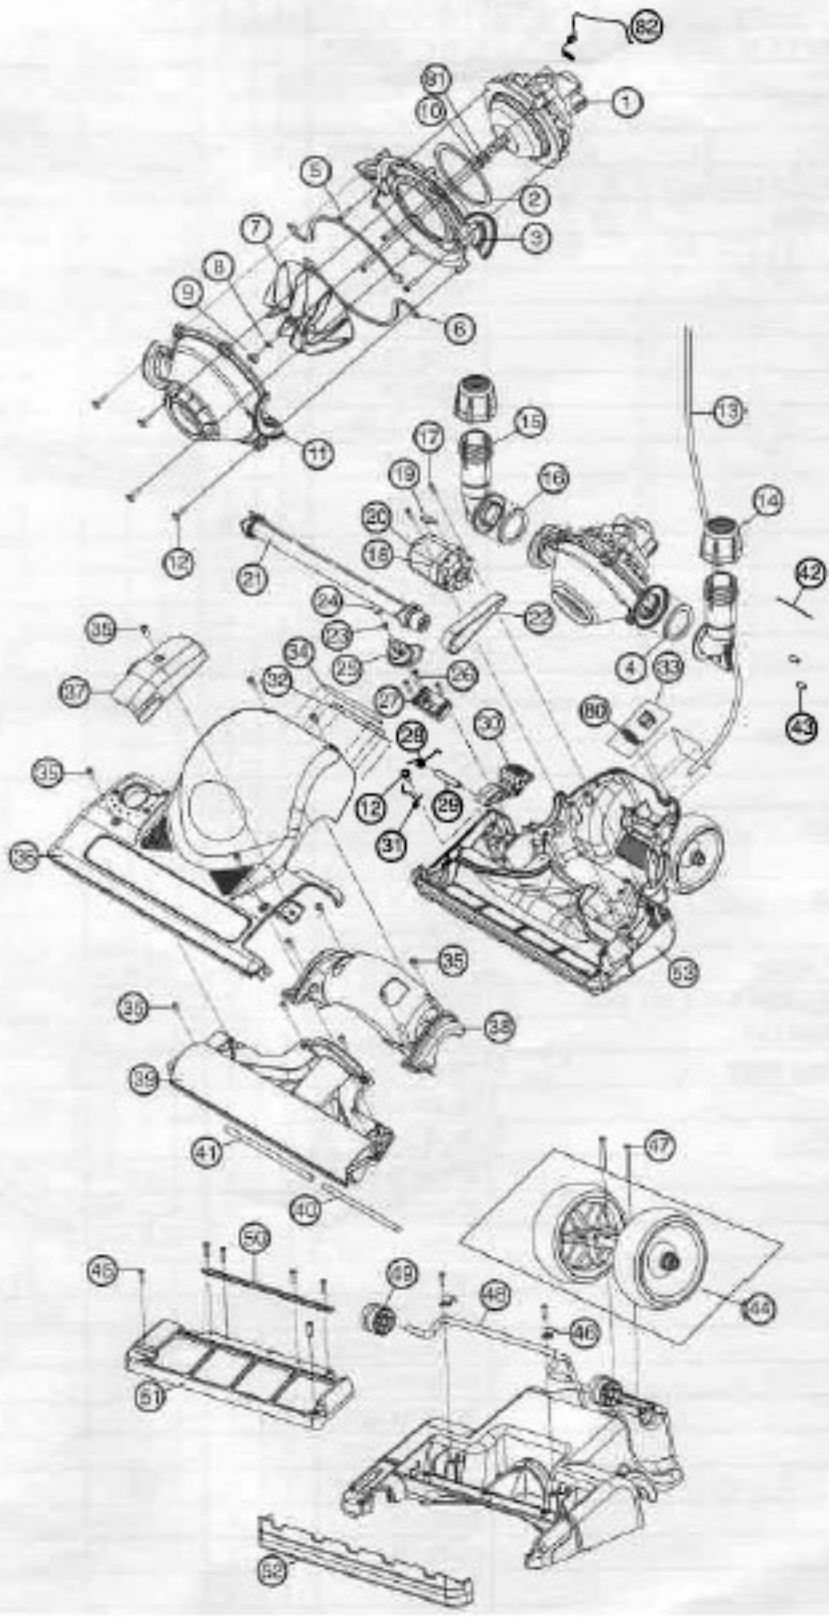

Parts Diagram: DS1700HY

Part Numbers Listing: DS1700HY

#	Item	Order #	Qty.	Pk.			
1	Fan Motor - Includes #1, #2, #4 & #6)	09-78148-01	1	1			
2	Motor Cap Gasket	78000-01	1	1			
3	Rear Scroll Housing - (Order #4 & #6 also)	78147-02-0327	1	1			
4	Scroll Liner Ring	78107-01	2	1			
6	Scroll Inner Gasket	78006-01	1	1			
7	Fan	78149-01-0000	1	1			
11	Forward Scroll Housing - (Order #4 also)	78146-02-0327	1	1			
13	Harness, 3 Conductor w/ Terminal	78153-01-327	1	1			
14	Pivot Collar	78018-01-0327	2	1			
15	Pivot Assembly	78019-03-0327	2	1			
16	Pivot Gasket	78011-01	2	1			
18	Motor Seal	75095-01	2	1			
19	Gasket, 1.0 x .5 x 1.88	78084-01	1	1			
20	Roller Brush Motor	09-78005-01	1	1			
21	Brush Roll Assembly	78029-01	1	1			
22	Brush Belt, Single Brush Bel, 3 Pack	75024-01 0300604	1 1	1 3			
24	Glamour Cap	78109-01	1	1			
25	CHA Knob	78100-01-0327	1	1			
27	Detent Cap	09-78099-51	1	1			
28	Detent Spring	03-00506-01	1	1			
29	Detent Axle	03-00505-01	1	1			
30	Detent Pedal	78093-01-0327	1	1			
31	CHA Spring	03-00515-02	1	1			
32	Label, TCO Reset	78114-01	1	1			
33	Kit, Plug & Square Strain Relief	78131-01	1	1			
34	Servicing Label	78103-01	1	1			
36	Top Cover Assembly w/Labels	09-78176-01	1	1			
37	Belt Door	78075-01-0384	1	1			
38	Cover, Inner-Base, Rear, 16" Nozzle	78072-01-0384	1	1			
39	Front Inner-Cover Assembly - (Order #40 & #41 also)	09-78156-51	1	1			
40	Gasket, Inner-Base Cover, Front Left	78055-01	1	1			
41	Gasket, Inner-Base Cover, Front Right	78056-01	1	1			
42	Cable Tie	03-00404-01	1	1			
44	Rear Wheel Assembly	09-78113-52	1	1			
46	Axle Clamp	03-00510-01	2	1			
48	CHA Axle	03-00509-01	1	1			
49	Front Wheel	78101-01-0327	2	1			
50	Micro Sweep Blade	78076-02	1	1			
51	Skid Plate, 16" Nozzle	78037-02	1	1			
52	Bumper 16" Nozzle	78034-01-0329	1	1			
53	Baseplate Assembly, 16"	09-78150-01	1	1			
54	Handle, Right	78165-01-0327	1	1			
56	Cord, 3 Conductor	78159-01-327	1	1			
57	Handle, Left	78166-01-0327	1	1			
59	Switch	75559-01	1	1			
60	Cord Dump & Post Assembly	09-75185-01	3	1			
61	Handle Tube	78028-01	1	1			
62	Plenum Latch Assembly	09-75185-01	3	1			
63	Gasket, Tube / Wheel	78028-01	1	1			