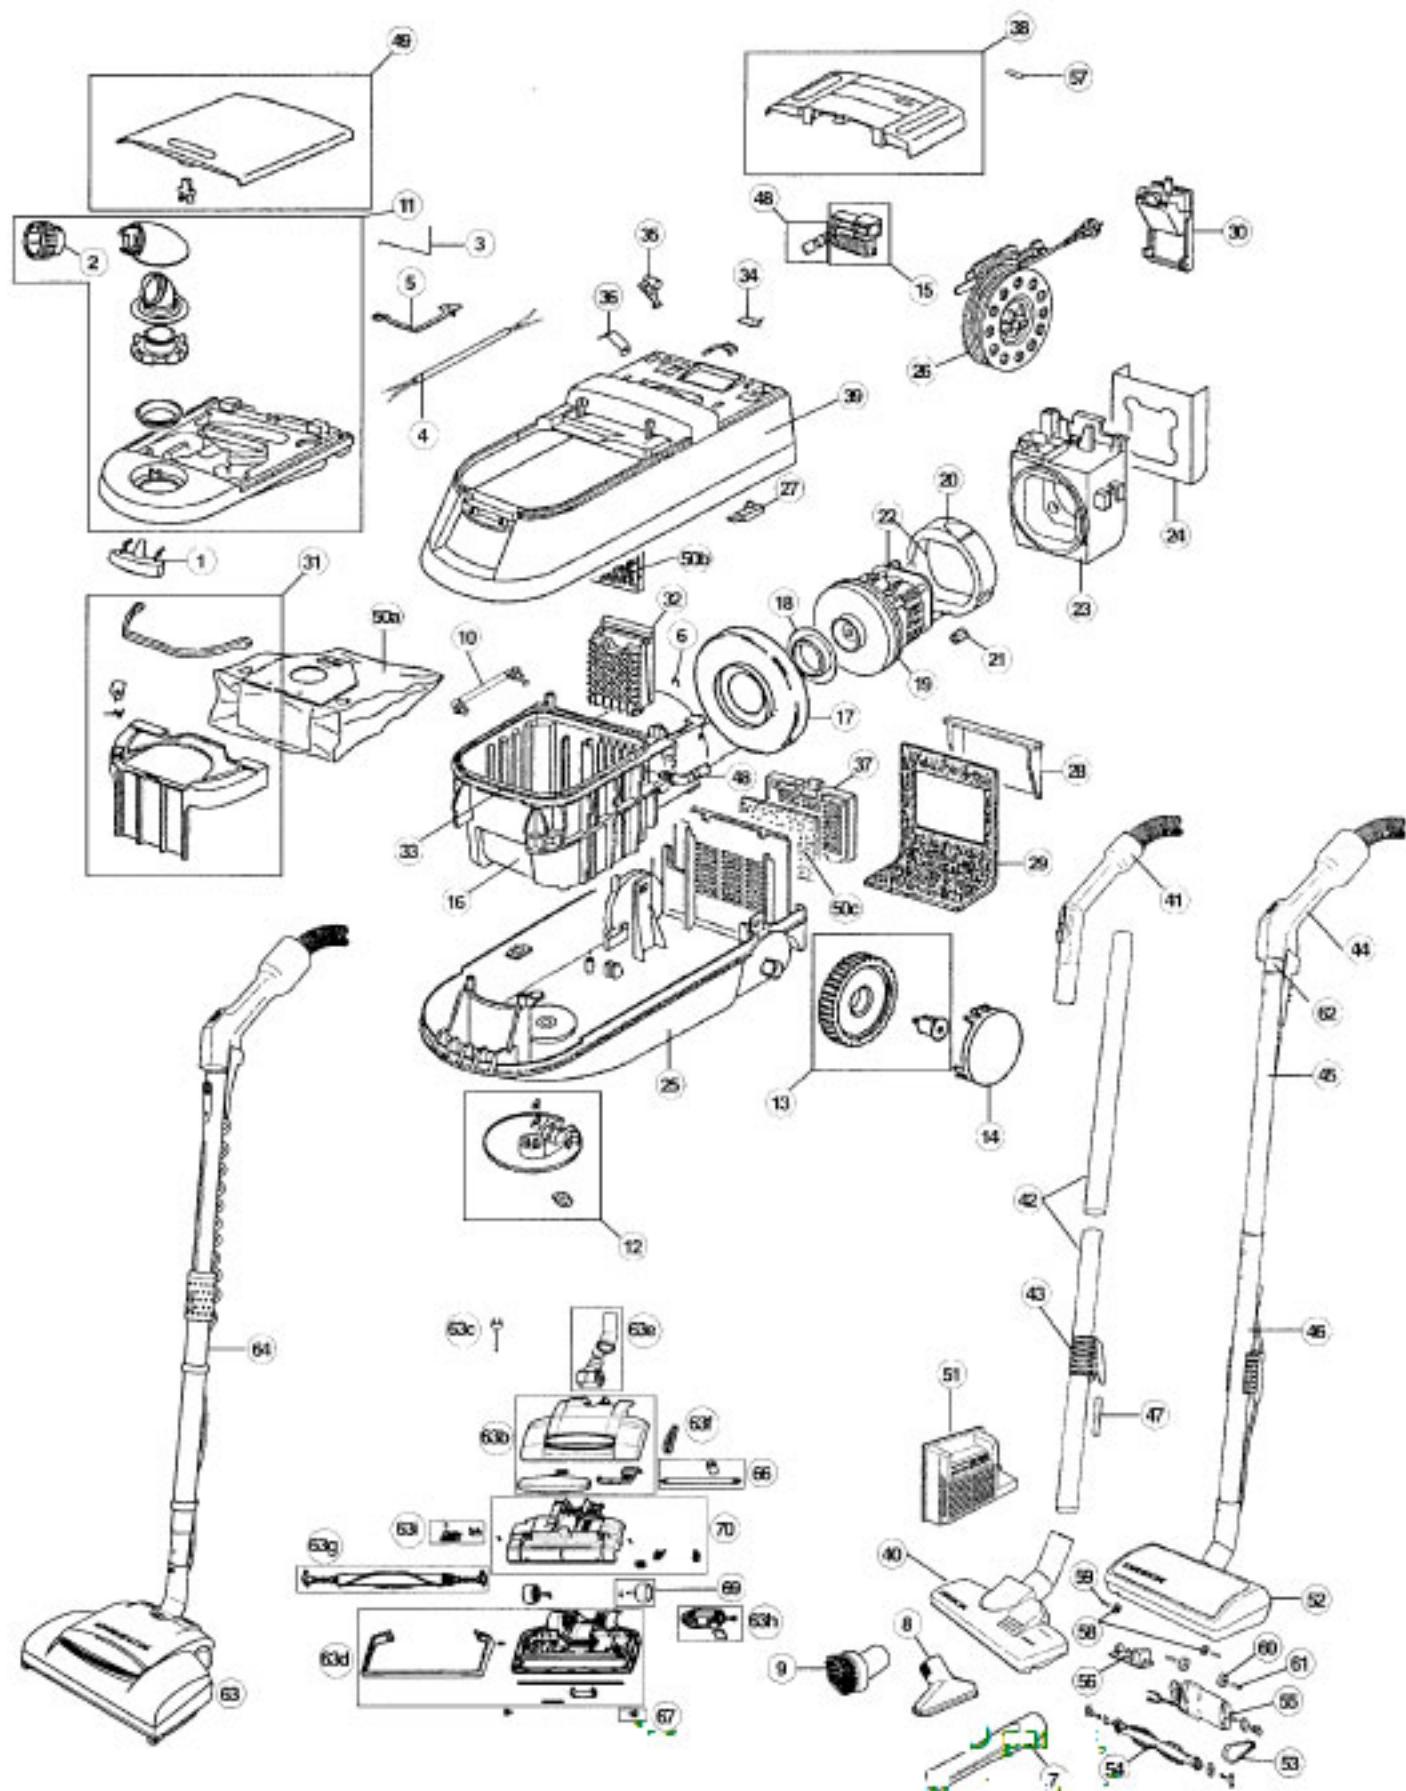

# Parts Diagram: DTX1100 / DTX1200

## Part Numbers Listing: DTX1100 / DTX1200

#	Item	Order #	Qty.	Pk.			
1	Snap Lock	82002-01-446	1	1			
2	Hose Lock	82005-01-446	1	1			
3	Spring, Access Cover	82006-01	1	1			
4	Harness, 2 Core	82019-02	1	1			
5	Lead, Lid	82020-01-439	1	1			
6	Cord Clamp	82021-01	1	1			
7	Crevice Tool	82022-01	1	1			
8	Upholstery Nozzle	82023-01	1	1			
9	Dusting Brush	82024-02	1	1			
10	Assembly, Cooling Tube, Cord Winder, DTX1100	09-82222-01	1	1			
	Assembly, Cooling Tube, Cord Winder, DTX1200	09-82222-02	1	1			
11	Assembly, RMC Swivel/Dustcover	09-82025-03	1	1			
12	Assy, Casterdish/Wheel	09-82028-01	1	1			
13	Assembly, Rear Wheel	09-82032-01	2	1			
14	Wheel Cap, Green	82035-01-439	2	1			
	Wheel Cap, Gray	82035-01-446	2	1			
15	Assembly, Check Bag Indicator	09-82036-01	1	1			
16	Dust Chamber	82044-01-0384	1	1			
17	Motor Front Disc	82045-01	1	1			
18	Buffer Ring	82046-01	1	1			
19	Motor	09-82047-01	1	1			
20	Foam, Motor Silencer	82049-01	1	1			
21	Grommet, Motor	82050-01	4	1			
22	Rear Spacer, Motor	82051-01	1	1			
23	Housing, Motor	82052-01-0000	1	1			
24	Cardboard Noise Suppressor	82053-01	1	1			
25	Lower Housing	82054-01-446	1	1			
26	Cord Winder Kit	09-82294-01	1	1			
27	Switch	82059-01	1	1			
28	Noise Suppressor, Plastic	82061-01-446	1	1			
29	Noise Suppressor, Foam	82062-01	1	1			
30	Cord Outlet	82063-01-0327	1	1			
31	Assy, Dust Bag Carrier	09-82064-01	1	1			
32	Inlet Grill	82070-01-438	1	1			
33	Sealing Rim	82072-01	1	1			
34	Lever, Switch	82075-01-0000	1	1			
35	Actuator, Cord Winder	82076-01-446	1	1			
36	Button Leaf Spring	82077-01	2	1			
37	Exhaust Grille	82080-01-446	1	1			
38	Assembly, Rear Panel, w/Window #57, DTX1100	09-82110-01	1	1			
	Assembly, Rear Panel, w/Window #57, DTX1200	09-82110-02	1	1			
39	Upper Housing	09-82126-01	1	1			
40	Canister Floor Nozzle	82130-01	1	1			