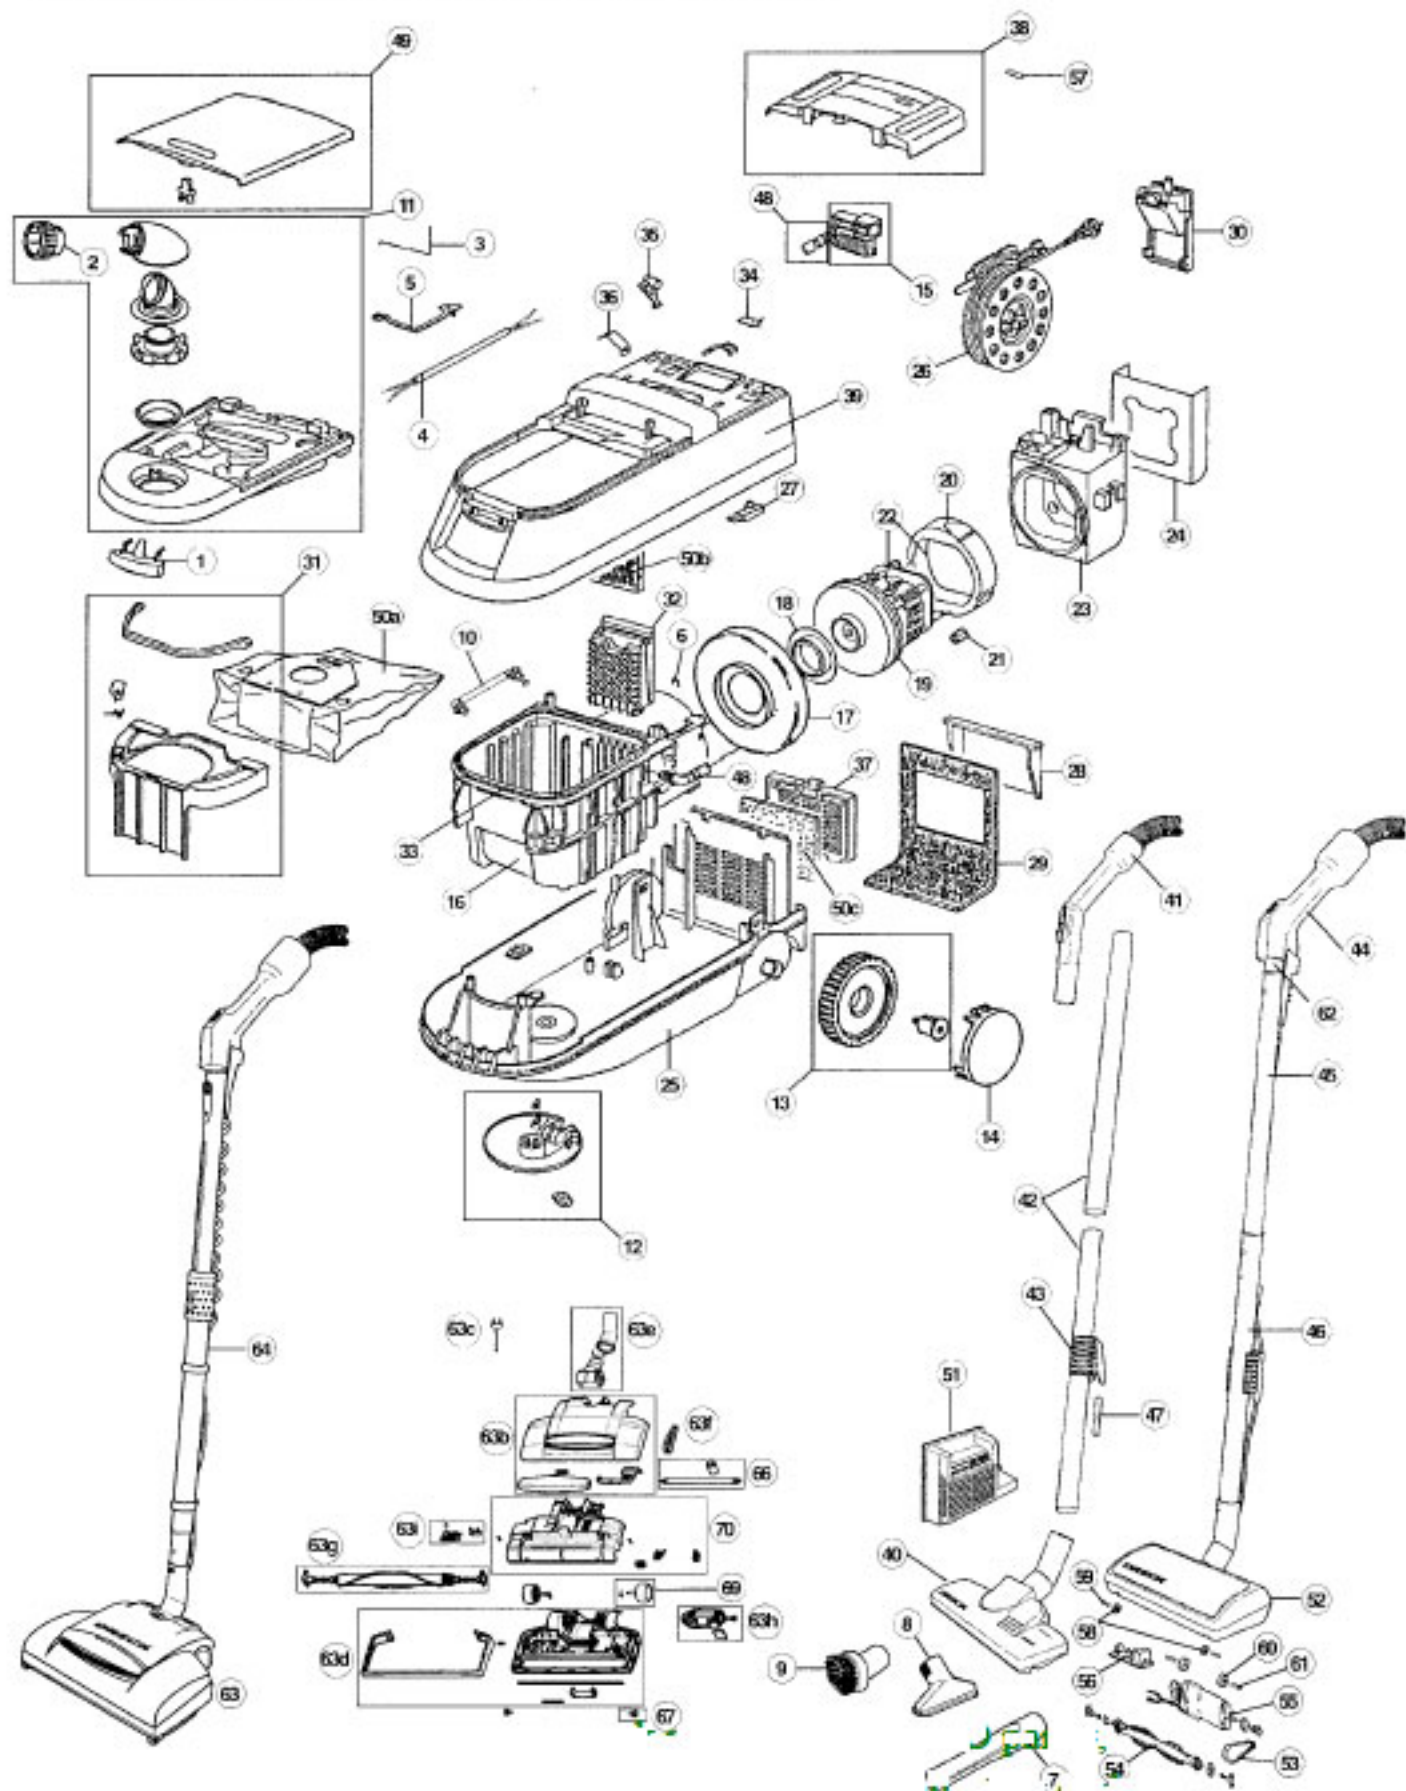

Parts Diagram: DTX1100 / DTX1200

Part Numbers Listing: DTX1100 / DTX1200

#	Item	Order #	Qty.	Pk.			
1	Snap Lock	82002-01-446	1	1			
2	Hose Lock	82005-01-446	1	1			
3	Spring, Access Cover	82006-01	1	1			
4	Harness, 2 Core	82019-02	1	1			
5	Lead, Lid	82020-01-439	1	1			
6	Cord Clamp	82021-01	1	1			
7	Crevice Tool	82022-01	1	1			
8	Upholstery Nozzle	82023-01	1	1			
9	Dusting Brush	82024-02	1	1			
10	Assembly, Cooling Tube, Cord Winder, DTX1100	09-82222-01	1	1			
	Assembly, Cooling Tube, Cord Winder, DTX1200	09-82222-02	1	1			
11	Assembly, RMC Swivel/Dustcover	09-82025-03	1	1			
12	Assy, Casterdish/Wheel	09-82028-01	1	1			
13	Assembly, Rear Wheel	09-82032-01	2	1			
14	Wheel Cap, Green	82035-01-439	2	1			
	Wheel Cap, Gray	82035-01-446	2	1			
15	Assembly, Check Bag Indicator	09-82036-01	1	1			
16	Dust Chamber	82044-01-0384	1	1			
17	Motor Front Disc	82045-01	1	1			
18	Buffer Ring	82046-01	1	1			
19	Motor	09-82047-01	1	1			
20	Foam, Motor Silencer	82049-01	1	1			
21	Grommet, Motor	82050-01	4	1			
22	Rear Spacer, Motor	82051-01	1	1			
23	Housing, Motor	82052-01-0000	1	1			
24	Cardboard Noise Suppressor	82053-01	1	1			
25	Lower Housing	82054-01-446	1	1			
26	Cord Winder Kit	09-82294-01	1	1			
27	Switch	82059-01	1	1			
28	Noise Suppressor, Plastic	82061-01-446	1	1			
29	Noise Suppressor, Foam	82062-01	1	1			
30	Cord Outlet	82063-01-0327	1	1			
31	Assy, Dust Bag Carrier	09-82064-01	1	1			
32	Inlet Grill	82070-01-438	1	1			
33	Sealing Rim	82072-01	1	1			
34	Lever, Switch	82075-01-0000	1	1			
35	Actuator, Cord Winder	82076-01-446	1	1			
36	Button Leaf Spring	82077-01	2	1			
37	Exhaust Grille	82080-01-446	1	1			
38	Assembly, Rear Panel, w/Window #57, DTX1100	09-82110-01	1	1			
	Assembly, Rear Panel, w/Window #57, DTX1200	09-82110-02	1	1			
39	Upper Housing	09-82126-01	1	1			
40	Canister Floor Nozzle	82130-01	1	1			