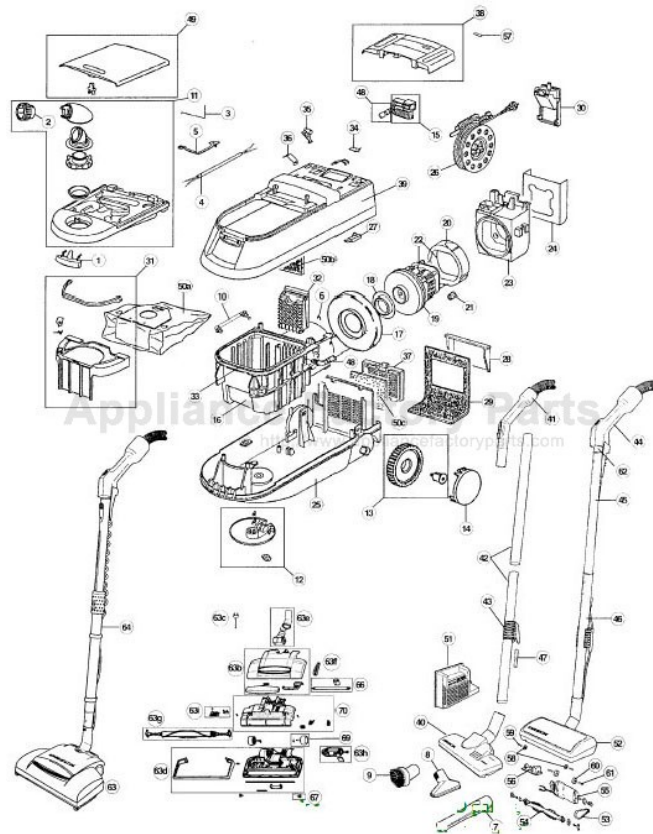

[Find Your Oreck Vacuum Cleaner Parts - Select From 249 Models](#)

----- Manual continues below -----