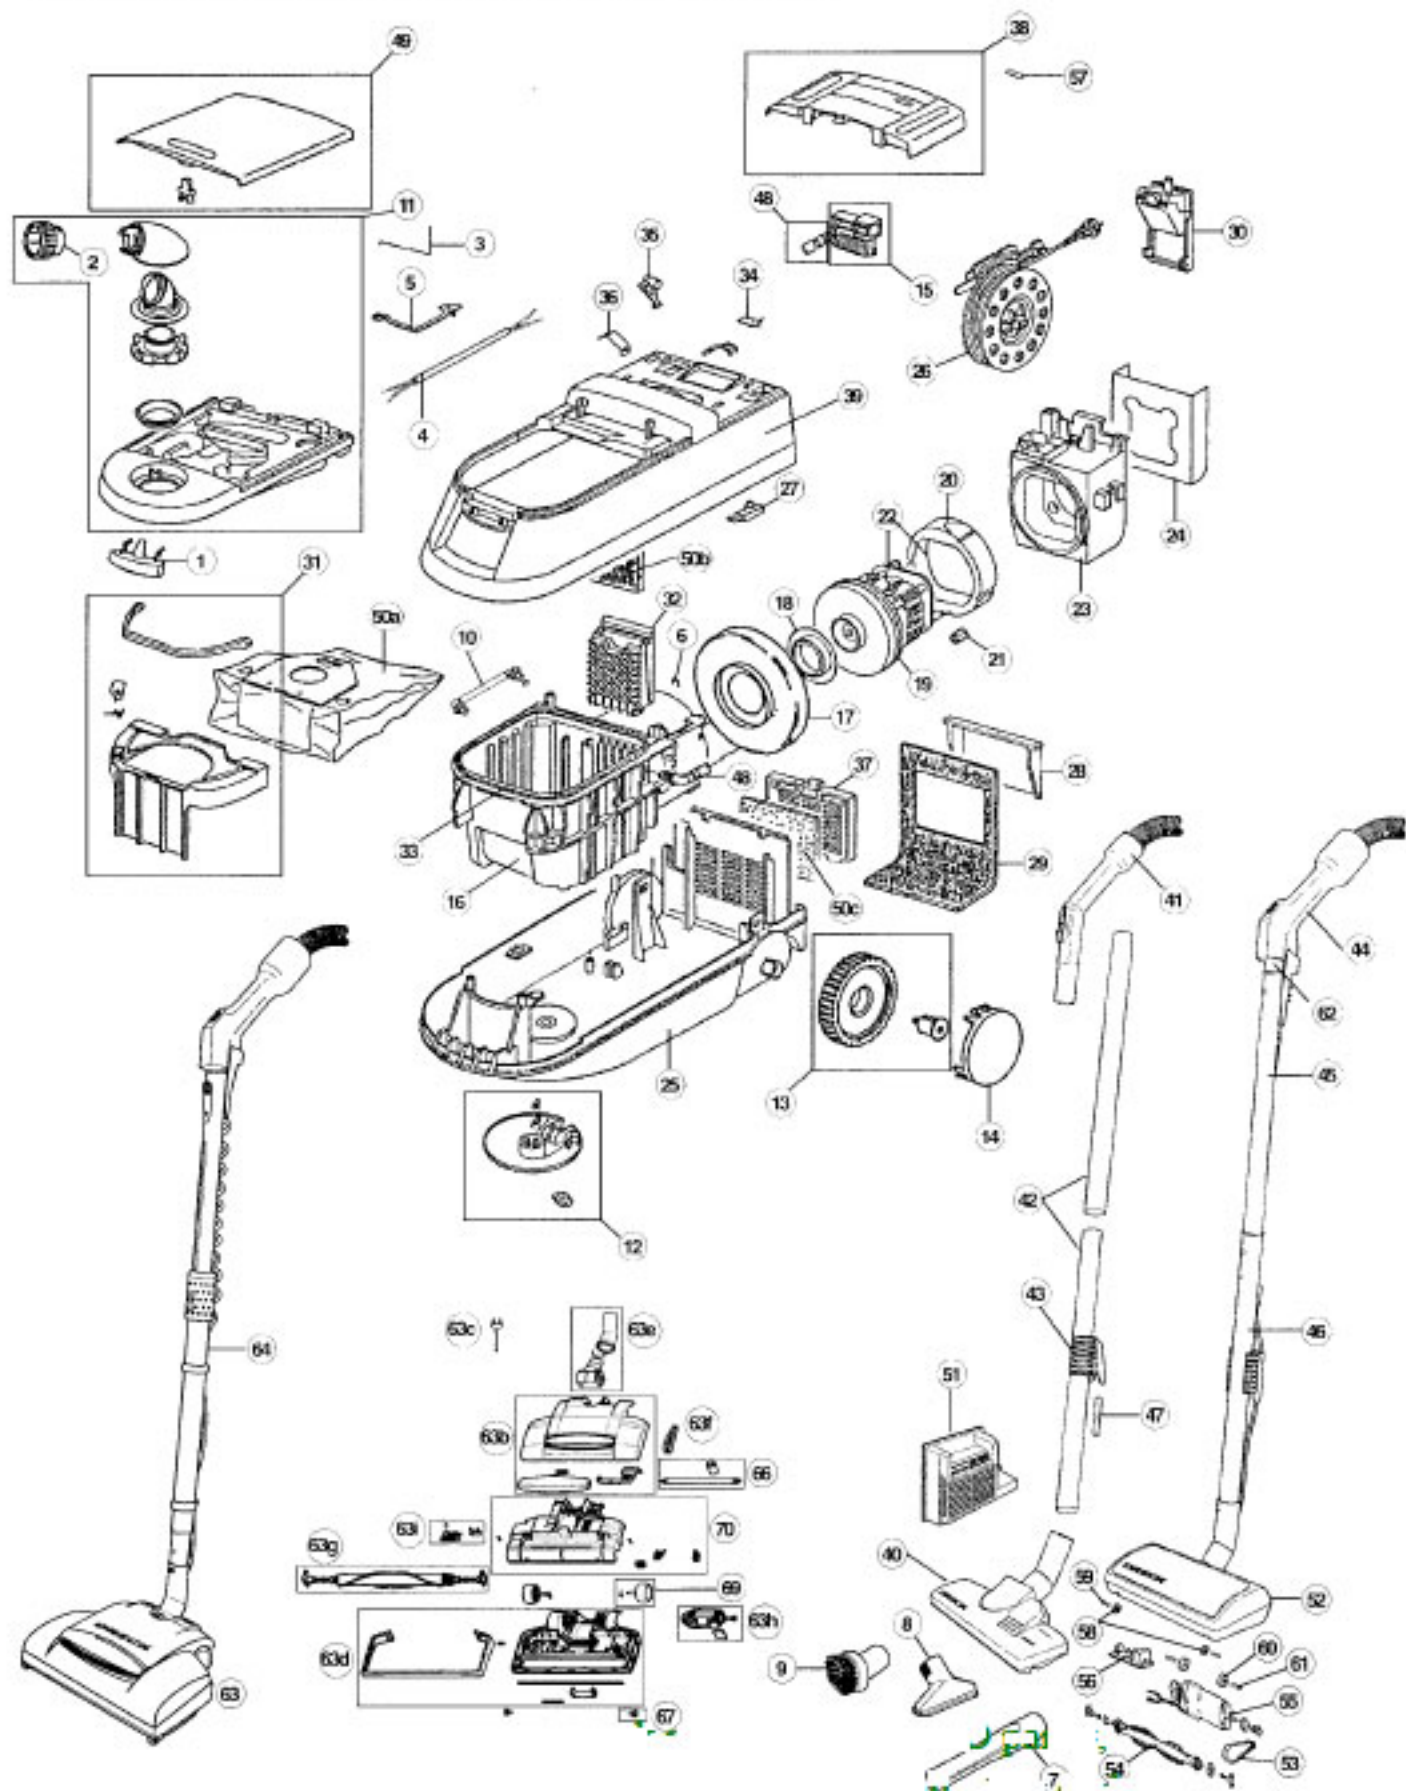

----- Manual continues below -----

Parts Diagram: DTX1100 / DTX1200

Part Numbers Listing: DTX1100 / DTX1200

#	Item	Order #	Qty.	Pk.			
1	Snap Lock	82002-01-446	1	1			
2	Hose Lock	82005-01-446	1	1			
3	Spring, Access Cover	82006-01	1	1			
4	Harness, 2 Core	82019-02	1	1			
5	Lead, Lid	82020-01-439	1	1			
6	Cord Clamp	82021-01	1	1			
7	Crevice Tool	82022-01	1	1			
8	Upholstery Nozzle	82023-01	1	1			
9	Dusting Brush	82024-02	1	1			
10	Assembly, Cooling Tube, Cord Winder, DTX1100	09-82222-01	1	1			
	Assembly, Cooling Tube, Cord Winder, DTX1200	09-82222-02	1	1			
11	Assembly, RMC Swivel/Dustcover	09-82025-03	1	1			
12	Assy, Casterdish/Wheel	09-82028-01	1	1			
13	Assembly, Rear Wheel	09-82032-01	2	1			
14	Wheel Cap, Green	82035-01-439	2	1			
	Wheel Cap, Gray	82035-01-446	2	1			
15	Assembly, Check Bag Indicator	09-82036-01	1	1			
16	Dust Chamber	82044-01-0384	1	1			
17	Motor Front Disc	82045-01	1	1			
18	Buffer Ring	82046-01	1	1			
19	Motor	09-82047-01	1	1			
20	Foam, Motor Silencer	82049-01	1	1			
21	Grommet, Motor	82050-01	4	1			
22	Rear Spacer, Motor	82051-01	1	1			
23	Housing, Motor	82052-01-0000	1	1			
24	Cardboard Noise Suppressor	82053-01	1	1			
25	Lower Housing	82054-01-446	1	1			
26	Cord Winder Kit	09-82294-01	1	1			
27	Switch	82059-01	1	1			
28	Noise Suppressor, Plastic	82061-01-446	1	1			
29	Noise Suppressor, Foam	82062-01	1	1			
30	Cord Outlet	82063-01-0327	1	1			
31	Assy, Dust Bag Carrier	09-82064-01	1	1			
32	Inlet Grill	82070-01-438	1	1			
33	Sealing Rim	82072-01	1	1			
34	Lever, Switch	82075-01-0000	1	1			
35	Actuator, Cord Winder	82076-01-446	1	1			
36	Button Leaf Spring	82077-01	2	1			
37	Exhaust Grille	82080-01-446	1	1			
38	Assembly, Rear Panel, w/Window #57, DTX1100	09-82110-01	1	1			
	Assembly, Rear Panel, w/Window #57, DTX1200	09-82110-02	1	1			
39	Upper Housing	09-82126-01	1	1			
40	Canister Floor Nozzle	82130-01	1	1			