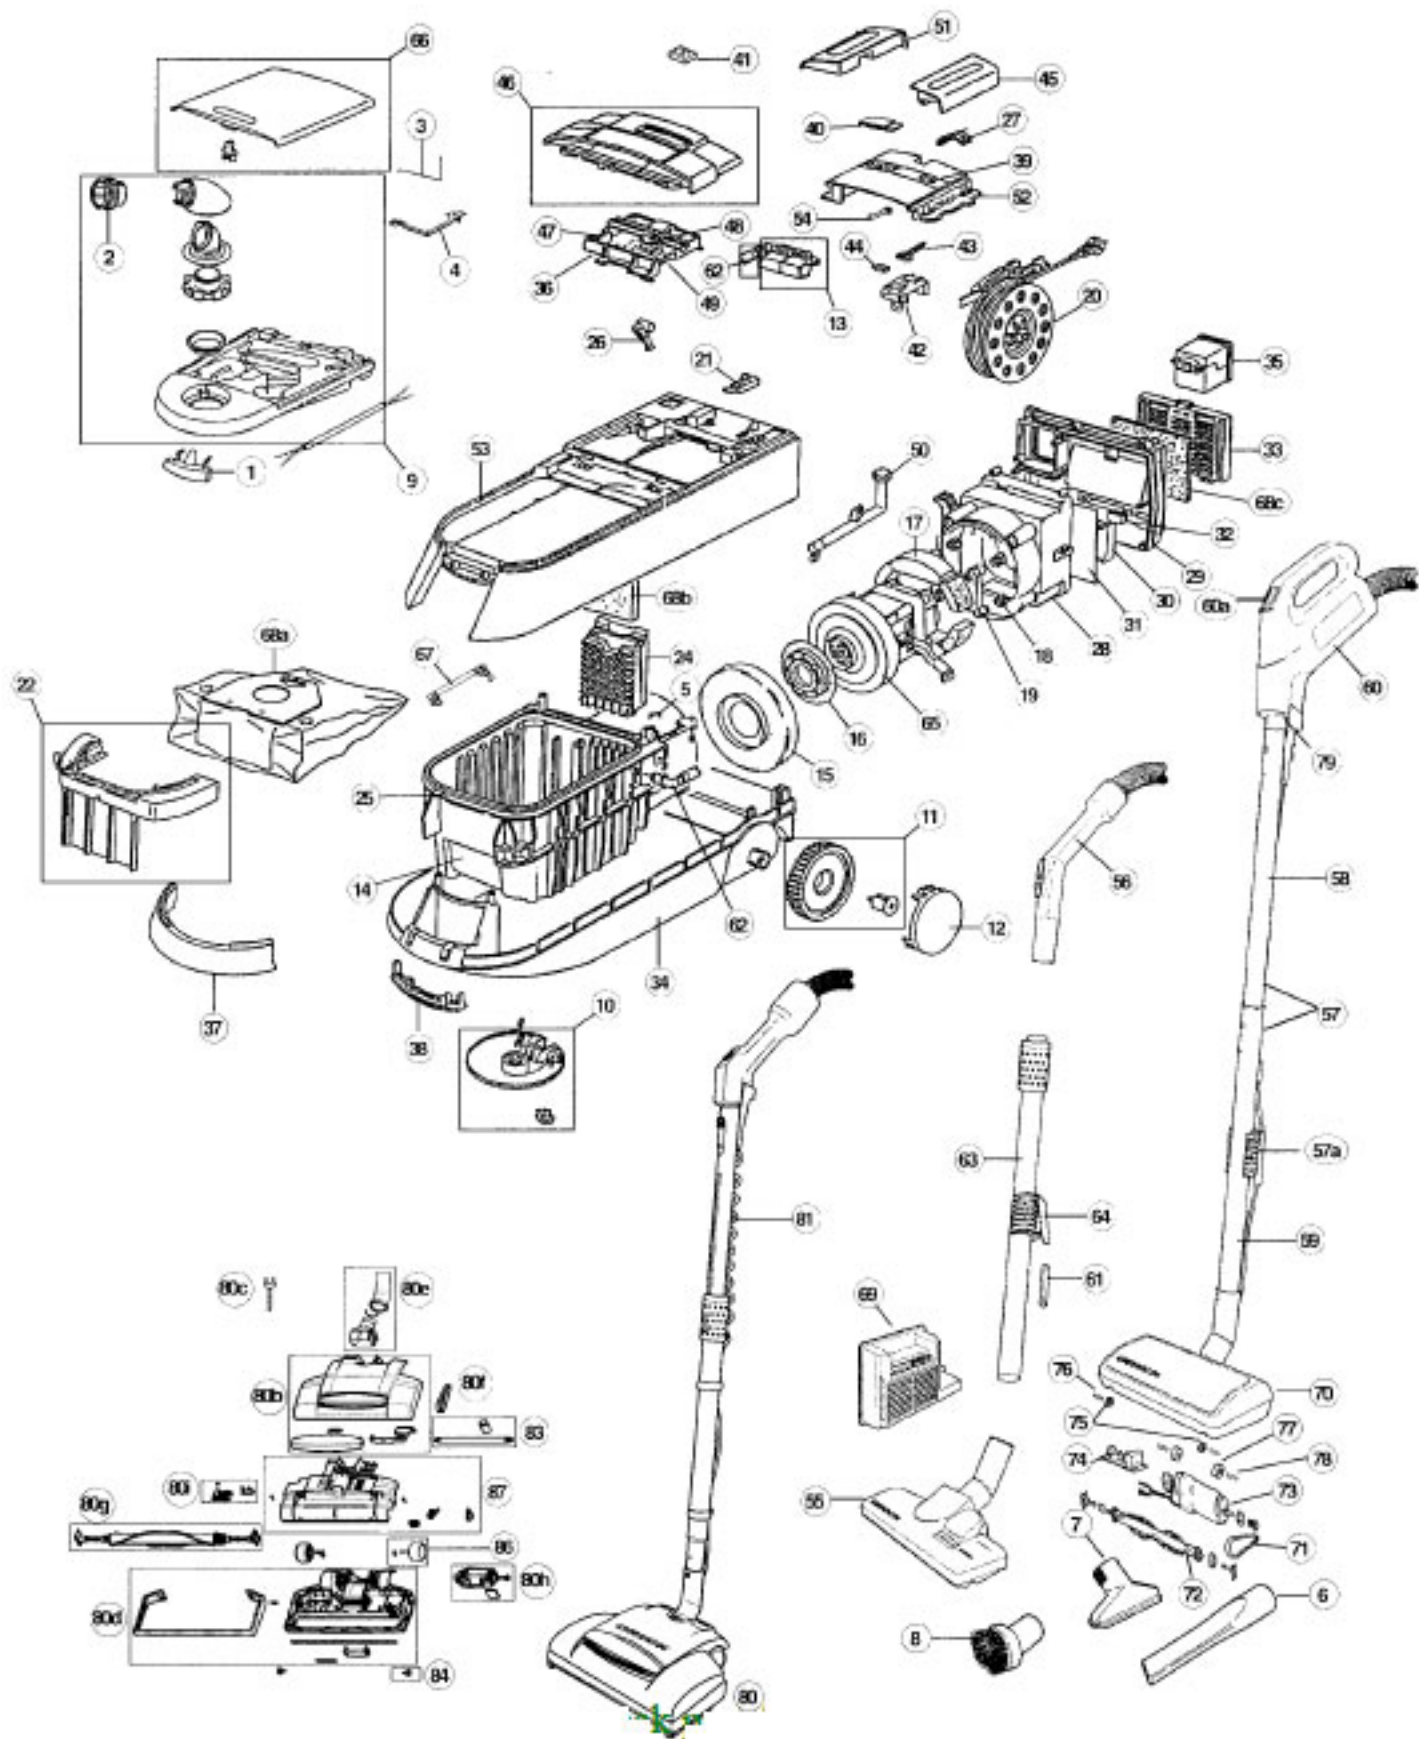

----- Manual continues below -----

Parts Diagram: DTX1300 / DTX1400

Part Numbers Listing: DTX1300 / DTX1400

#	Item	Order #	Qty.	Pk.			
1	Snap Lock	82002-01-446	1	1			
2	Hose Lock	82005-01-446	1	1			
3	Spring Access Cover	82006-01	1	1			
4	Lead Lid White	82020-01-0328	1	1			
5	Cord Clamp	82021-01	1	1			
6	Crevice Tool	82022-01	1	1			
7	Upholstery Nozzle	82023-01	1	1			
8	Dusting Brush	82024-02	1	1			
9	Assembly, RMC Swivel / Dust Cover, Harness	09-82025-04	1	1			
10	Assembly, Caster	09-82028-01	1	1			
11	Assembly, Wheel	09-82032-01	2	1			
12	Wheel Cap, White	82035-01-0328	2	1			
	Wheel Cap, Gray	82035-01-446	2	1			
13	Assembly, Check Bag Indicator	09-82036-01	1	1			
14	Dust Chamber	82044-01-0384	1	1			
15	Motor Front Disc	82045-01	1	1			
16	Buffer Ring	82046-01	1	1			
17	Foam Motor Silencer	82049-01	1	1			
18	Grommet, Motor Rearside	82050-01	4	1			
19	Rear Spacer, Motor	82051-01	1	1			
20	Cord Winder Kit	09-82294-01	1	1			
21	Switch	82059-01	1	1			
22	Assembly, Dust Bag Carrier	09-82064-01	1	1			
24	Inlet Grill	82070-01-438	1	1			
25	Sealing Rim	82072-01	1	1			
26	Actuator, Cord Winder	82076-01-446	1	1			
27	Leaf Spring Button	82077-01	2	1			
28	Motor Housing	82082-01-0000	1	1			
29	Back Lid	82084-01-446	1	1			
30	Air Screen	82085-01-446	1	1			
31	Screen Silencer	82086-01	1	1			
32	Grill Stud	82087-01	2	1			
33	Back Grill	82088-01-446	1	1			
34	Lower Housing	82089-01-446	1	1			
35	Cord Outlet	82090-01-0327	1	1			
36	Circuit Board	82093-01	1	1			
37	Buffer Strap	82095-01-436	1	1			
38	Retaining Plate	82096-01-446	1	1			
39	Window	82100-01-0329	1	1			
40	Service Lid	82102-01-0328	1	1			
41	Knob, Slide	82104-01-446	1	1			
42	Support, Park	82105-01-0327	1	1			
43	Lever, Park Switch, DTX1300	82106-01-0419	1	1			
44	Micro Switch, DTX1300	82107-01	1	1			
45	Pedal, Switch	09-82109-01	1	1			
46	Assembly, Slide Panel, DTX1300	09-82111-01	1	1			
	Assembly, Slide Panel, DTX1400	09-82111-02	1	1			
47	PCB Holder	82114-01-0000	1	1			
48	Driving Wheel	82115-01	1	1			
49	Foam Assembly	82116-01	1	1			
50	Cooling Pipe	82120-01-0000	1	1			
51	Pedal, Cord Winder	09-82123-01	1	1			
52	Cover, Park White, w/Window #39, DTX1300	09-82124-01	1	1			
	Cover, Park White, w/Window #39, DTX1300	09-82124-01	1	1			
53	Upper Housing	09-82125-01	1	1			