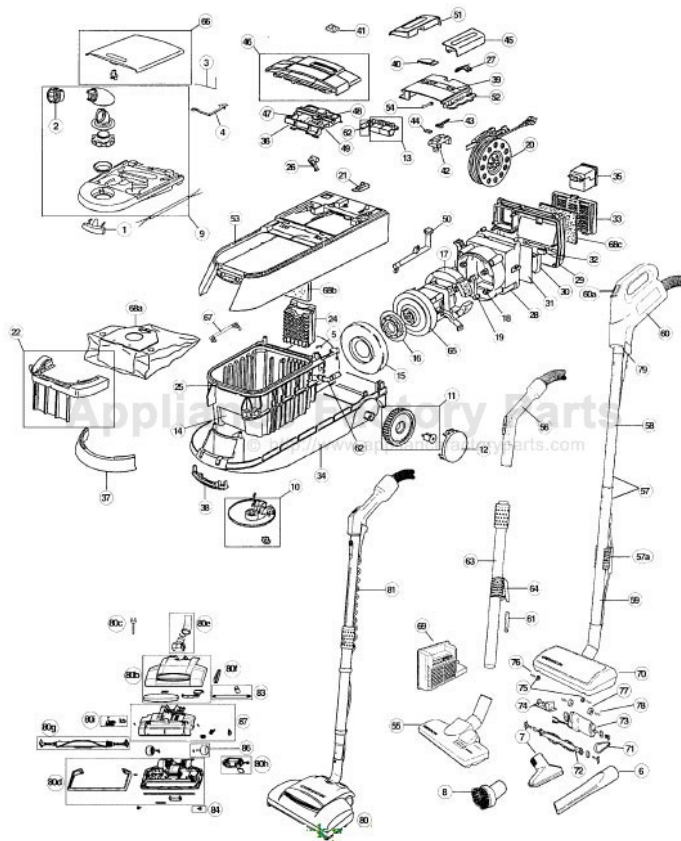

[Find Your Oreck Vacuum Cleaner Parts - Select From 249 Models](#)

----- Manual continues below -----