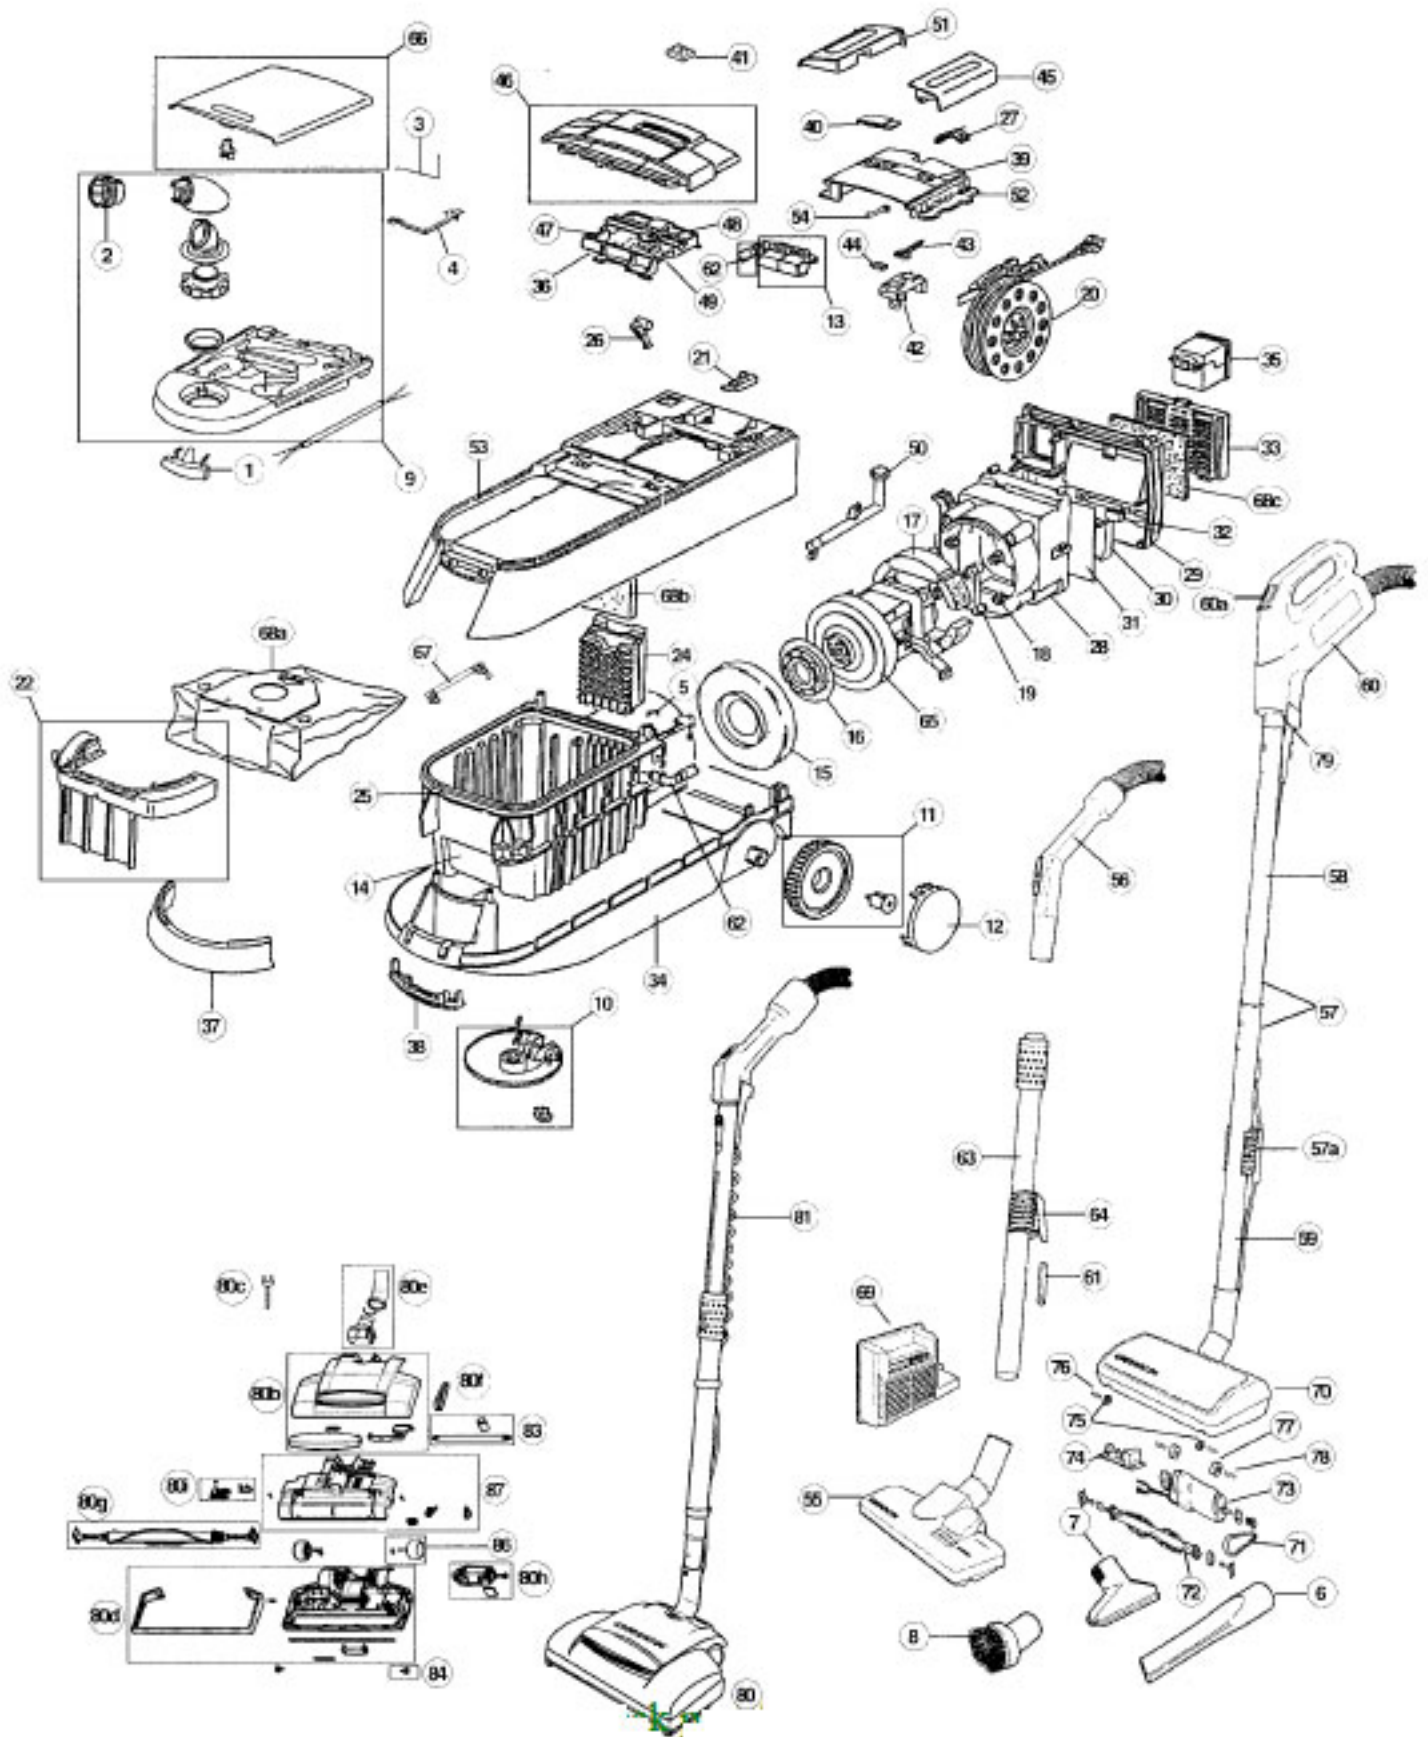

Parts Diagram: DTX1300 / DTX1400

Part Numbers Listing: DTX1300 / DTX1400

#	Item	Order #	Qty.	Pk.			
1	Snap Lock	82002-01-446	1	1			
2	Hose Lock	82005-01-446	1	1			
3	Spring Access Cover	82006-01	1	1			
4	Lead Lid White	82020-01-0328	1	1			
5	Cord Clamp	82021-01	1	1			
6	Crevice Tool	82022-01	1	1			
7	Upholstery Nozzle	82023-01	1	1			
8	Dusting Brush	82024-02	1	1			
9	Assembly, RMC Swivel / Dust Cover, Harness	09-82025-04	1	1			
10	Assembly, Caster	09-82028-01	1	1			
11	Assembly, Wheel	09-82032-01	2	1			
12	Wheel Cap, White	82035-01-0328	2	1			
	Wheel Cap, Gray	82035-01-446	2	1			
13	Assembly, Check Bag Indicator	09-82036-01	1	1			
14	Dust Chamber	82044-01-0384	1	1			
15	Motor Front Disc	82045-01	1	1			
16	Buffer Ring	82046-01	1	1			
17	Foam Motor Silencer	82049-01	1	1			
18	Grommet, Motor Rearside	82050-01	4	1			
19	Rear Spacer, Motor	82051-01	1	1			
20	Cord Winder Kit	09-82294-01	1	1			
21	Switch	82059-01	1	1			
22	Assembly, Dust Bag Carrier	09-82064-01	1	1			
24	Inlet Grill	82070-01-438	1	1			
25	Sealing Rim	82072-01	1	1			
26	Actuator, Cord Winder	82076-01-446	1	1			
27	Leaf Spring Button	82077-01	2	1			
28	Motor Housing	82082-01-0000	1	1			
29	Back Lid	82084-01-446	1	1			
30	Air Screen	82085-01-446	1	1			
31	Screen Silencer	82086-01	1	1			
32	Grill Stud	82087-01	2	1			
33	Back Grill	82088-01-446	1	1			
34	Lower Housing	82089-01-446	1	1			
35	Cord Outlet	82090-01-0327	1	1			
36	Circuit Board	82093-01	1	1			
37	Buffer Strap	82095-01-436	1	1			
38	Retaining Plate	82096-01-446	1	1			
39	Window	82100-01-0329	1	1			
40	Service Lid	82102-01-0328	1	1			
41	Knob, Slide	82104-01-446	1	1			
42	Support, Park	82105-01-0327	1	1			
43	Lever, Park Switch, DTX1300	82106-01-0419	1	1			
44	Micro Switch, DTX1300	82107-01	1	1			
45	Pedal, Switch	09-82109-01	1	1			
46	Assembly, Slide Panel, DTX1300	09-82111-01	1	1			
	Assembly, Slide Panel, DTX1400	09-82111-02	1	1			
47	PCB Holder	82114-01-0000	1	1			
48	Driving Wheel	82115-01	1	1			
49	Foam Assembly	82116-01	1	1			
50	Cooling Pipe	82120-01-0000	1	1			
51	Pedal, Cord Winder	09-82123-01	1	1			
52	Cover, Park White, w/Window #39, DTX1300	09-82124-01	1	1			
	Cover, Park White, w/Window #39, DTX1300	09-82124-01	1	1			
53	Upper Housing	09-82125-01	1	1