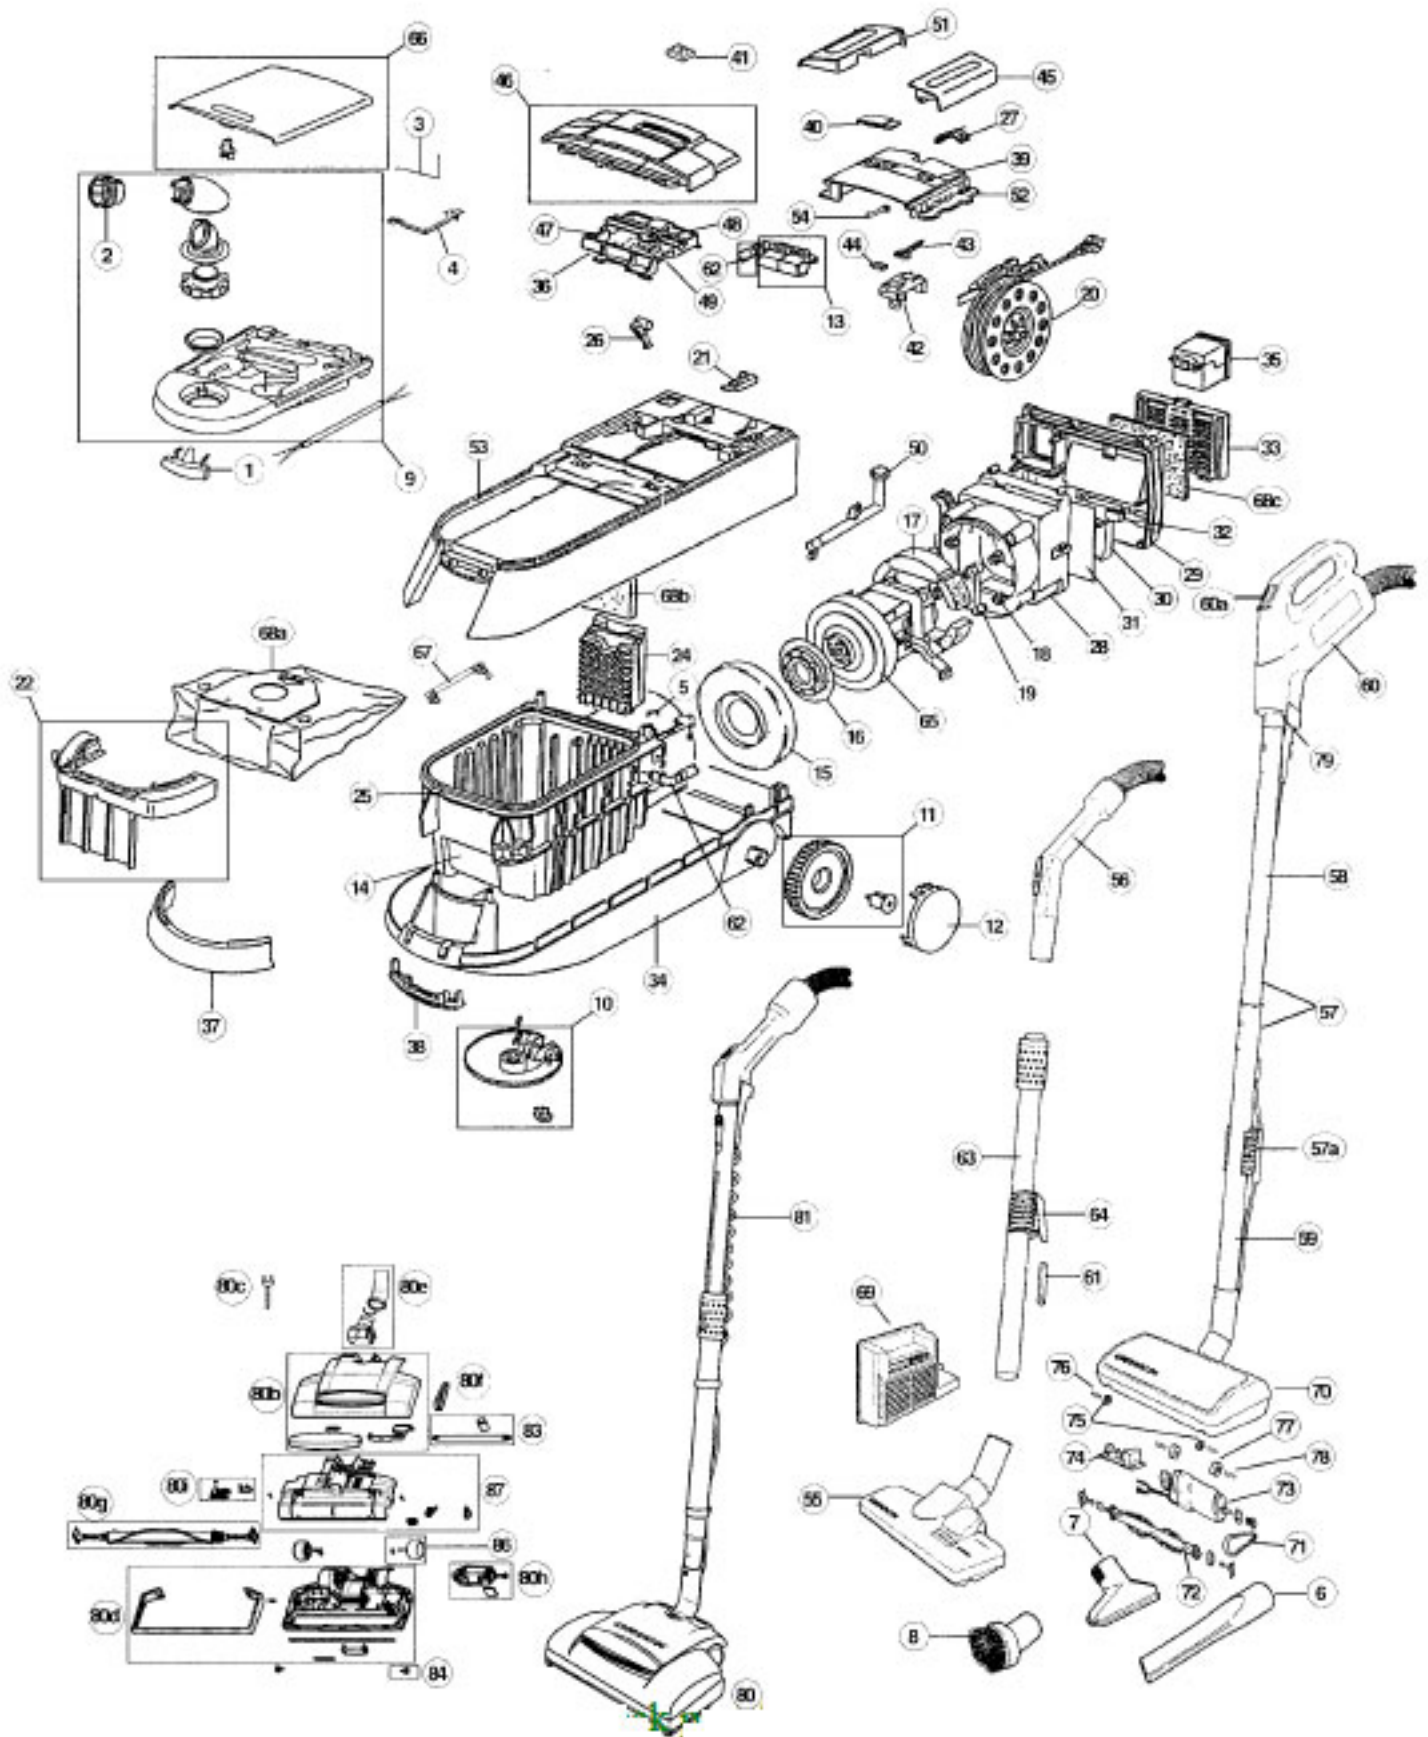

----- Manual continues below -----

Parts Diagram: DTX1300 / DTX1400

Part Numbers Listing: DTX1300 / DTX1400

#	Item	Order #	Qty.	Pk.			
1	Snap Lock	82002-01-446	1	1			
2	Hose Lock	82005-01-446	1	1			
3	Spring Access Cover	82006-01	1	1			
4	Lead Lid White	82020-01-0328	1	1			
5	Cord Clamp	82021-01	1	1			
6	Crevice Tool	82022-01	1	1			
7	Upholstery Nozzle	82023-01	1	1			
8	Dusting Brush	82024-02	1	1			
9	Assembly, RMC Swivel / Dust Cover, Harness	09-82025-04	1	1			
10	Assembly, Caster	09-82028-01	1	1			
11	Assembly, Wheel	09-82032-01	2	1			
12	Wheel Cap, White	82035-01-0328	2	1			
	Wheel Cap, Gray	82035-01-446	2	1			
13	Assembly, Check Bag Indicator	09-82036-01	1	1			
14	Dust Chamber	82044-01-0384	1	1			
15	Motor Front Disc	82045-01	1	1			
16	Buffer Ring	82046-01	1	1			
17	Foam Motor Silencer	82049-01	1	1			
18	Grommet, Motor Rearside	82050-01	4	1			
19	Rear Spacer, Motor	82051-01	1	1			
20	Cord Winder Kit	09-82294-01	1	1			
21	Switch	82059-01	1	1			
22	Assembly, Dust Bag Carrier	09-82064-01	1	1			
24	Inlet Grill	82070-01-438	1	1			
25	Sealing Rim	82072-01	1	1			
26	Actuator, Cord Winder	82076-01-446	1	1			
27	Leaf Spring Button	82077-01	2	1			
28	Motor Housing	82082-01-0000	1	1			
29	Back Lid	82084-01-446	1	1			
30	Air Screen	82085-01-446	1	1			
31	Screen Silencer	82086-01	1	1			
32	Grill Stud	82087-01	2	1			
33	Back Grill	82088-01-446	1	1			
34	Lower Housing	82089-01-446	1	1			
35	Cord Outlet	82090-01-0327	1	1			
36	Circuit Board	82093-01	1	1			
37	Buffer Strap	82095-01-436	1	1			
38	Retaining Plate	82096-01-446	1	1			
39	Window	82100-01-0329	1	1			
40	Service Lid	82102-01-0328	1	1			
41	Knob, Slide	82104-01-446	1	1			
42	Support, Park	82105-01-0327	1	1			
43	Lever, Park Switch, DTX1300	82106-01-0419	1	1			
44	Micro Switch, DTX1300	82107-01	1	1			
45	Pedal, Switch	09-82109-01	1	1			
46	Assembly, Slide Panel, DTX1300	09-82111-01	1	1			
	Assembly, Slide Panel, DTX1400	09-82111-02	1	1			
47	PCB Holder	82114-01-0000	1	1			
48	Driving Wheel	82115-01	1	1			
49	Foam Assembly	82116-01	1	1			
50	Cooling Pipe	82120-01-0000	1	1			
51	Pedal, Cord Winder	09-82123-01	1	1			
52	Cover, Park White, w/Window #39, DTX1300	09-82124-01	1	1			
	Cover, Park White, w/Window #39, DTX1300	09-82124-01	1	1			
53	Upper Housing	09-82125-01	1	1			