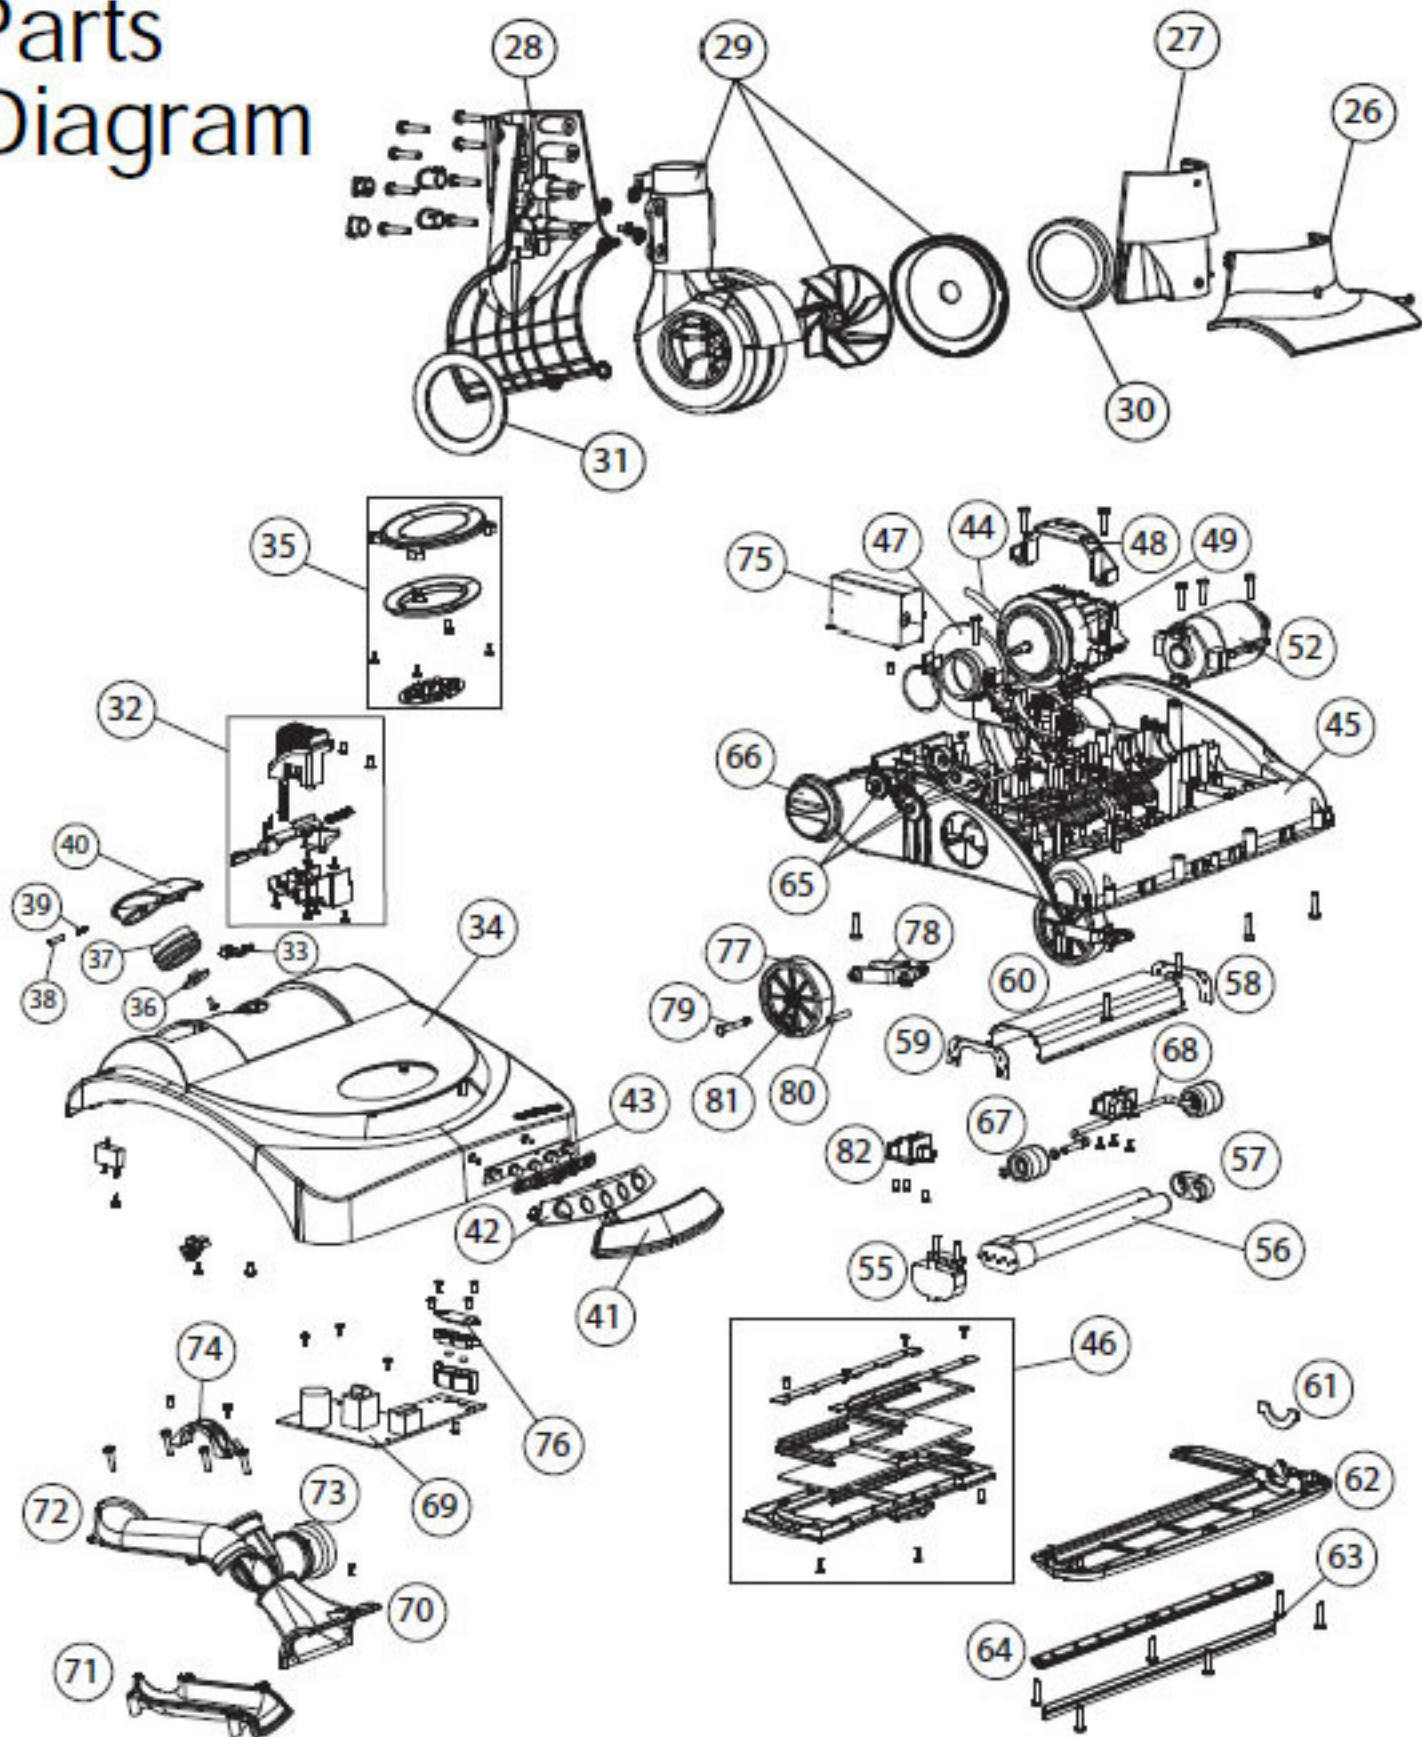

Parts Diagram

O-HB8PK
Hypoallergenic Paper Bags 8 PK

Parts Diagram

Part Numbers Listing: HALO100

#	Item	Order #	Qty.	Pk.			
1	Handle, Left Grip with Overmold	O-876010084050	1	1			
2	Handle, Right Grip with Overmold	O-876010084060	1	1			
3	Grip Button	O-876010084100	1	1			
4	Handle Spring	O-876010084060	1	1			
5	Handle Button Assembly, Top	O-876010084110	1	1			
6	Handle Tube	O-876010084080	1	1			
7	Attachment Brush	O-876010084030	1	1			
8	Crevice Tool Attachment	O-876010084040	1	1			
9	Cord Wrap hook	O-876010084160	1	1			
10	Tube Back body	O-876010084150	1	1			
11	Dirt Air Tube	O-876010084120	1	1			
12	Tube Front Body	O-876010084130	1	1			
13	Brush Holder	O-876010084180	1	1			
14	Hose Holder	O-876010084190	1	1			
15	Lower Cord Wrap	O-876010084010	1	1			
16	Soft Hose Assembly	O-876010084020	1	1			
17	Pom Ring	O-876010084170	1	1			
18	Cord Clip	O-876010084200	1	1			
19	Bag Retainer	O-876010084220	1	1			
20	Bag Bracket	O-876010084230	1	1			
21	Dust bag Holder Assembly	O-876010084270	1	1			
22	Rubber Lead	O-876010084280	1	1			
23	Fabric Outer Bag	O-876010084240	1	1			
24	Bag Support Frame	O-876010084250	1	1			
25	Logo Badge for Outer Bag	O-876010084260	1	1			
26	Cover, Fan Housing	O-876010084290	1	1			
27	Front Cover, Fan Housing	O-876010084300	1	1			
28	Back Cover, Fan Housing	O-876010084310	1	1			
29	Fan Housing Assembly	O-876010084490	1	1			
30	O-Ring	O-876010084500	1	1			
31	White Felt	O-876010084250	1	1			
32	Foot Pedal Kit	O-876010084320	1	1			
33	Foot Pedal Lock Cover	O-876010084330	1	1			
34	Base Cover	O-876010084340	1	1			
35	Logo Assembly Lighted	O-876010084350	1	1			
36	Door Seal Cover	O-876010084380	1	1			
37	Door Seal Rubber	O-876010084390	1	1			
38	Door Shaft	O-876010084400	1	1			
39	Door Spring	O-876010084420	1	1			
40	Hose Door	O-876010084410	1	1			
41	Front Light Cover	O-876010084430	1	1			