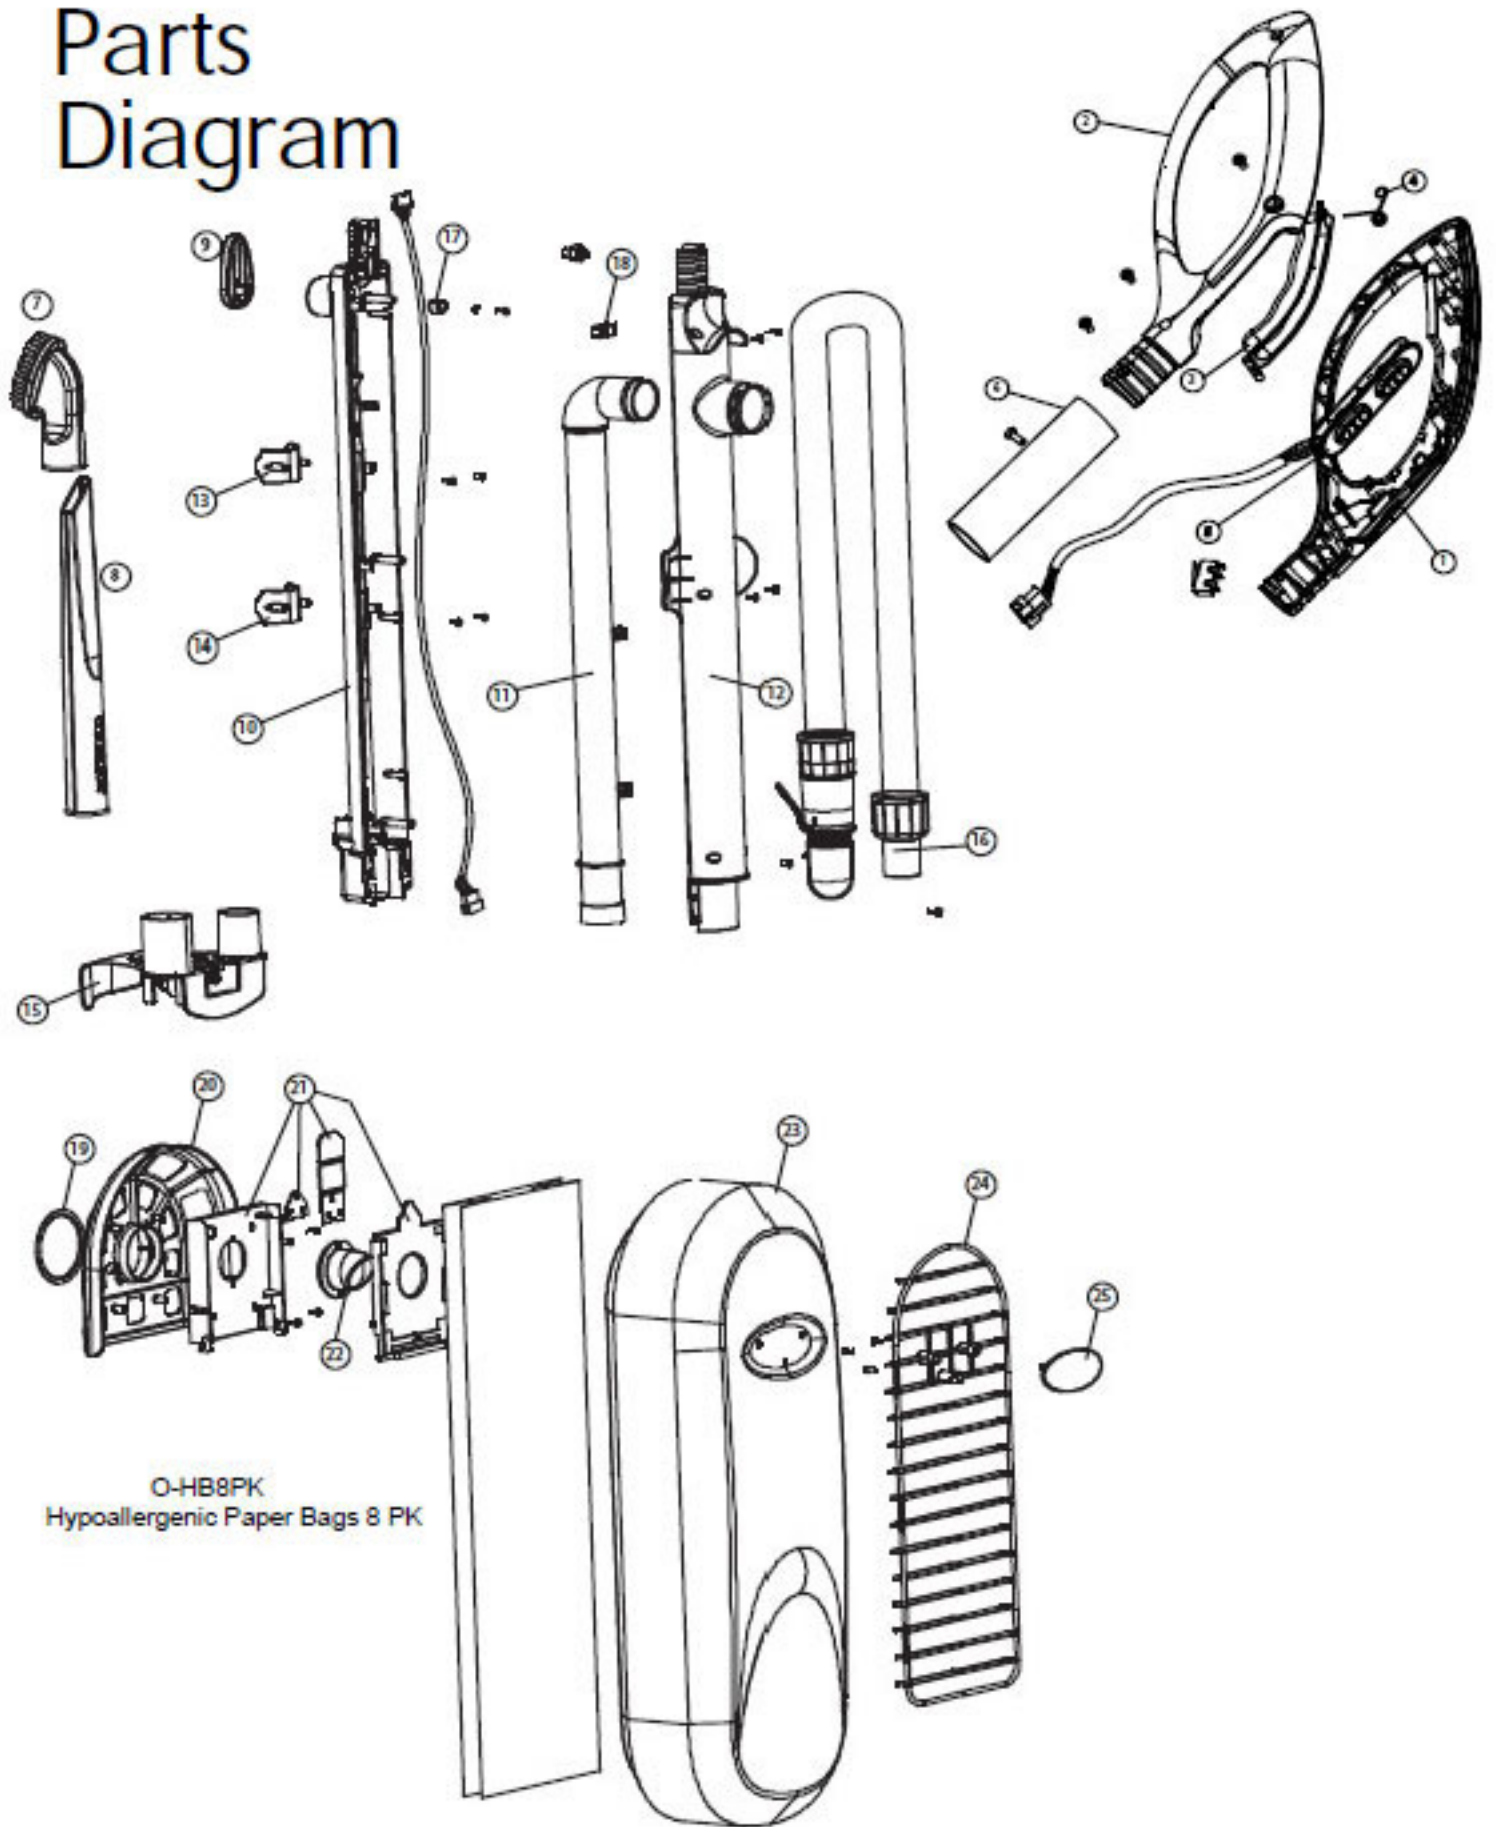

Parts Diagram

O-HB8PK
Hypoallergenic Paper Bags 8 PK

Parts Diagram

Part Numbers Listing: HALO100

#	Item	Order #	Qty.	Pk.			
1	Handle, Left Grip with Overmold	O-876010084050	1	1			
2	Handle, Right Grip with Overmold	O-876010084060	1	1			
3	Grip Button	O-876010084100	1	1			
4	Handle Spring	O-876010084060	1	1			
5	Handle Button Assembly, Top	O-876010084110	1	1			
6	Handle Tube	O-876010084080	1	1			
7	Attachment Brush	O-876010084030	1	1			
8	Crevice Tool Attachment	O-876010084040	1	1			
9	Cord Wrap hook	O-876010084160	1	1			
10	Tube Back body	O-876010084150	1	1			
11	Dirt Air Tube	O-876010084120	1	1			
12	Tube Front Body	O-876010084130	1	1			
13	Brush Holder	O-876010084180	1	1			
14	Hose Holder	O-876010084190	1	1			
15	Lower Cord Wrap	O-876010084010	1	1			
16	Soft Hose Assembly	O-876010084020	1	1			
17	Pom Ring	O-876010084170	1	1			
18	Cord Clip	O-876010084200	1	1			
19	Bag Retainer	O-876010084220	1	1			
20	Bag Bracket	O-876010084230	1	1			
21	Dust bag Holder Assembly	O-876010084270	1	1			
22	Rubber Lead	O-876010084280	1	1			
23	Fabric Outer Bag	O-876010084240	1	1			
24	Bag Support Frame	O-876010084250	1	1			
25	Logo Badge for Outer Bag	O-876010084260	1	1			
26	Cover, Fan Housing	O-876010084290	1	1			
27	Front Cover, Fan Housing	O-876010084300	1	1			
28	Back Cover, Fan Housing	O-876010084310	1	1			
29	Fan Housing Assembly	O-876010084490	1	1			
30	O-Ring	O-876010084500	1	1			
31	White Felt	O-876010084250	1	1			
32	Foot Pedal Kit	O-876010084320	1	1			
33	Foot Pedal Lock Cover	O-876010084330	1	1			
34	Base Cover	O-876010084340	1	1			
35	Logo Assembly Lighted	O-876010084350	1	1			
36	Door Seal Cover	O-876010084380	1	1			
37	Door Seal Rubber	O-876010084390	1	1			
38	Door Shaft	O-876010084400	1	1			
39	Door Spring	O-876010084420	1	1			
40	Hose Door	O-876010084410	1	1			
41	Front Light Cover	O-876010084430	1	1			