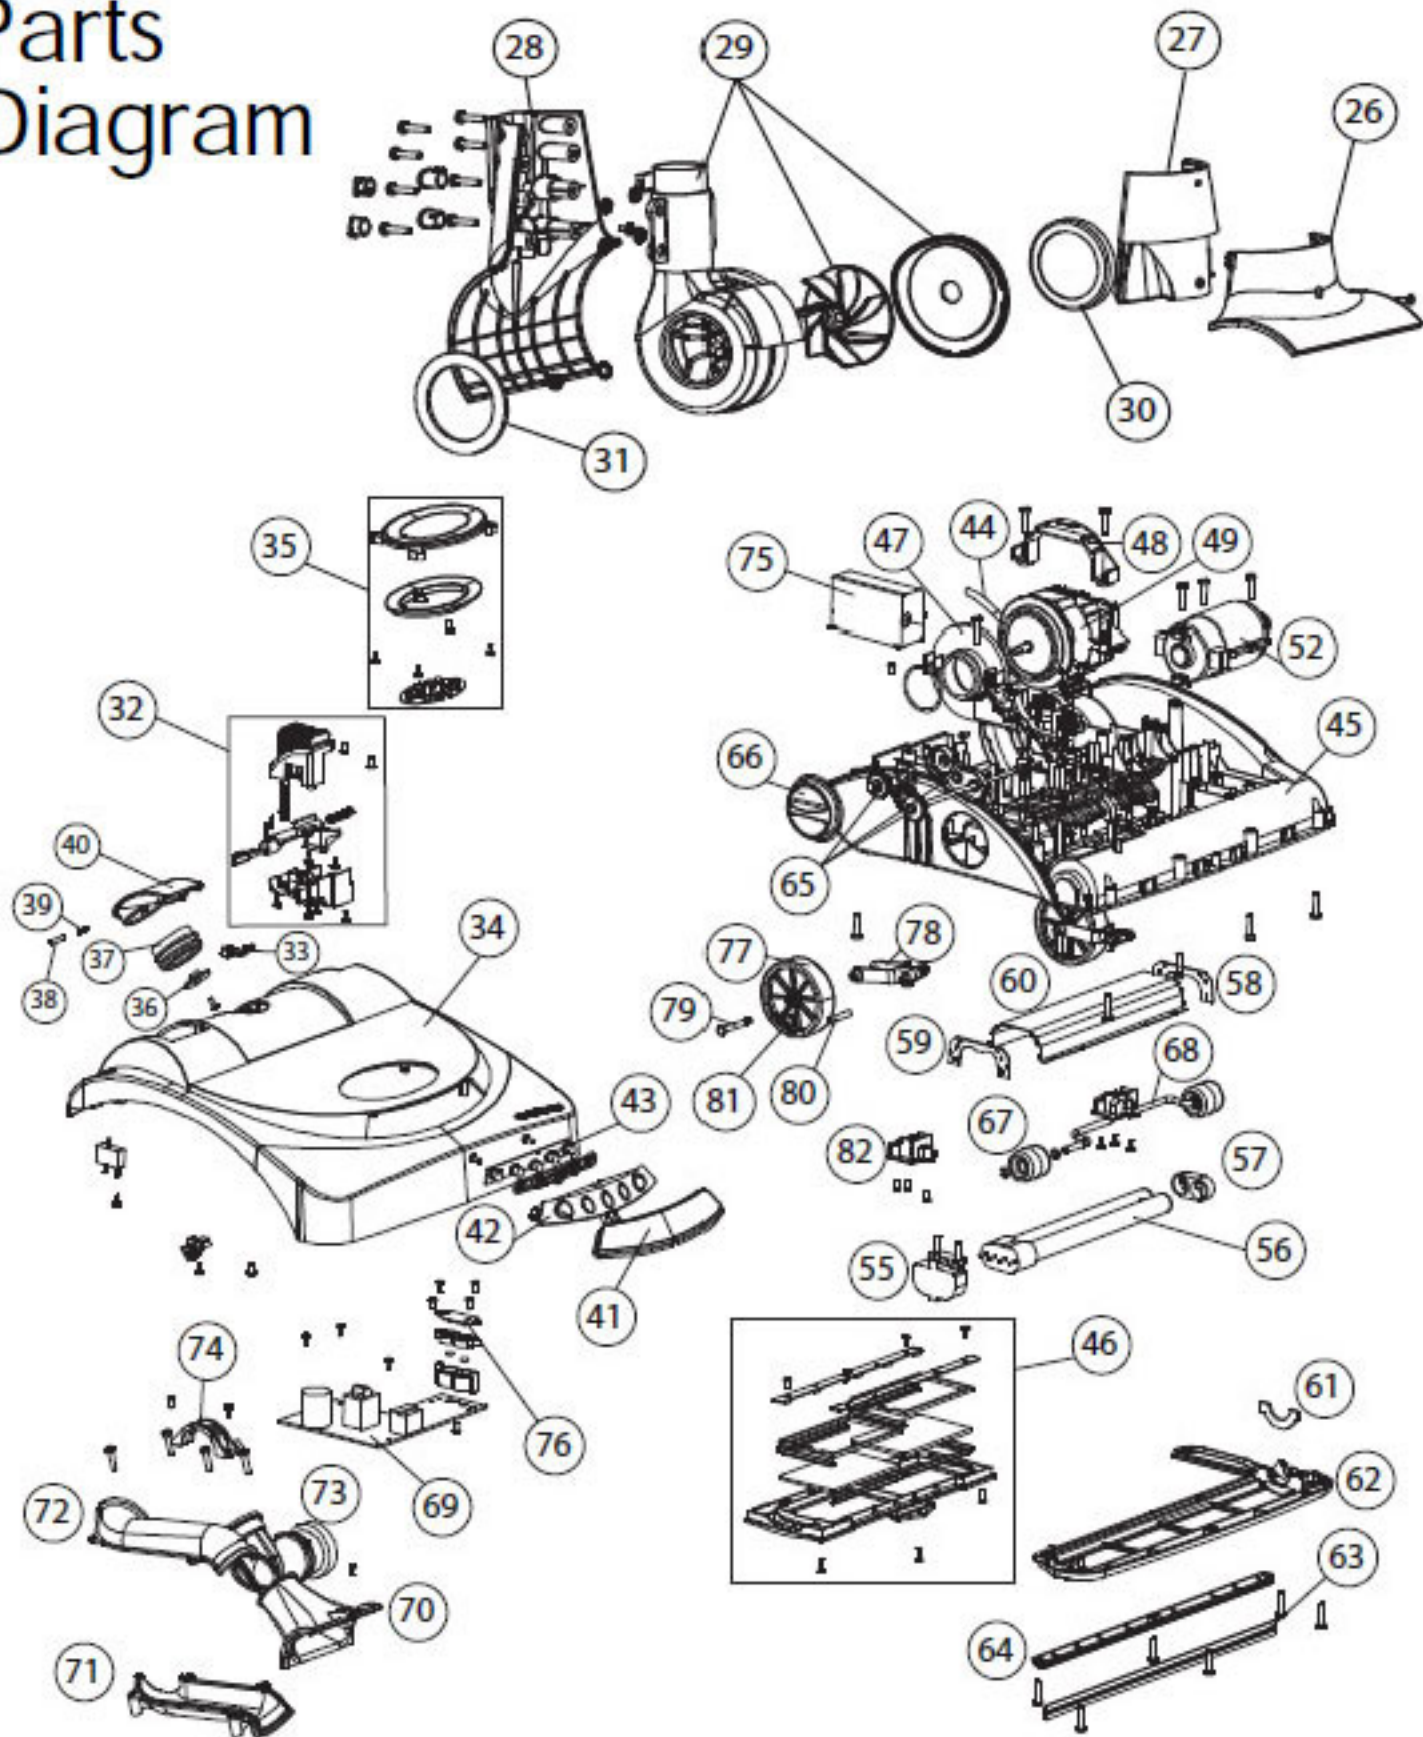

----- Manual continues below -----

Parts Diagram

O-HB8PK
Hypoallergenic Paper Bags 8 PK

Parts Diagram

Part Numbers Listing: HALO100

#	Item	Order #	Qty.	Pk.			
1	Handle, Left Grip with Overmold	O-876010084050	1	1			
2	Handle, Right Grip with Overmold	O-876010084060	1	1			
3	Grip Button	O-876010084100	1	1			
4	Handle Spring	O-876010084060	1	1			
5	Handle Button Assembly, Top	O-876010084110	1	1			
6	Handle Tube	O-876010084080	1	1			
7	Attachment Brush	O-876010084030	1	1			
8	Crevice Tool Attachment	O-876010084040	1	1			
9	Cord Wrap hook	O-876010084160	1	1			
10	Tube Back body	O-876010084150	1	1			
11	Dirt Air Tube	O-876010084120	1	1			
12	Tube Front Body	O-876010084130	1	1			
13	Brush Holder	O-876010084180	1	1			
14	Hose Holder	O-876010084190	1	1			
15	Lower Cord Wrap	O-876010084010	1	1			
16	Soft Hose Assembly	O-876010084020	1	1			
17	Pom Ring	O-876010084170	1	1			
18	Cord Clip	O-876010084200	1	1			
19	Bag Retainer	O-876010084220	1	1			
20	Bag Bracket	O-876010084230	1	1			
21	Dust bag Holder Assembly	O-876010084270	1	1			
22	Rubber Lead	O-876010084280	1	1			
23	Fabric Outer Bag	O-876010084240	1	1			
24	Bag Support Frame	O-876010084250	1	1			
25	Logo Badge for Outer Bag	O-876010084260	1	1			
26	Cover, Fan Housing	O-876010084290	1	1			
27	Front Cover, Fan Housing	O-876010084300	1	1			
28	Back Cover, Fan Housing	O-876010084310	1	1			
29	Fan Housing Assembly	O-876010084490	1	1			
30	O-Ring	O-876010084500	1	1			
31	White Felt	O-876010084250	1	1			
32	Foot Pedal Kit	O-876010084320	1	1			
33	Foot Pedal Lock Cover	O-876010084330	1	1			
34	Base Cover	O-876010084340	1	1			
35	Logo Assembly Lighted	O-876010084350	1	1			
36	Door Seal Cover	O-876010084380	1	1			
37	Door Seal Rubber	O-876010084390	1	1			
38	Door Shaft	O-876010084400	1	1			
39	Door Spring	O-876010084420	1	1			
40	Hose Door	O-876010084410	1	1			
41	Front Light Cover	O-876010084430	1	1			