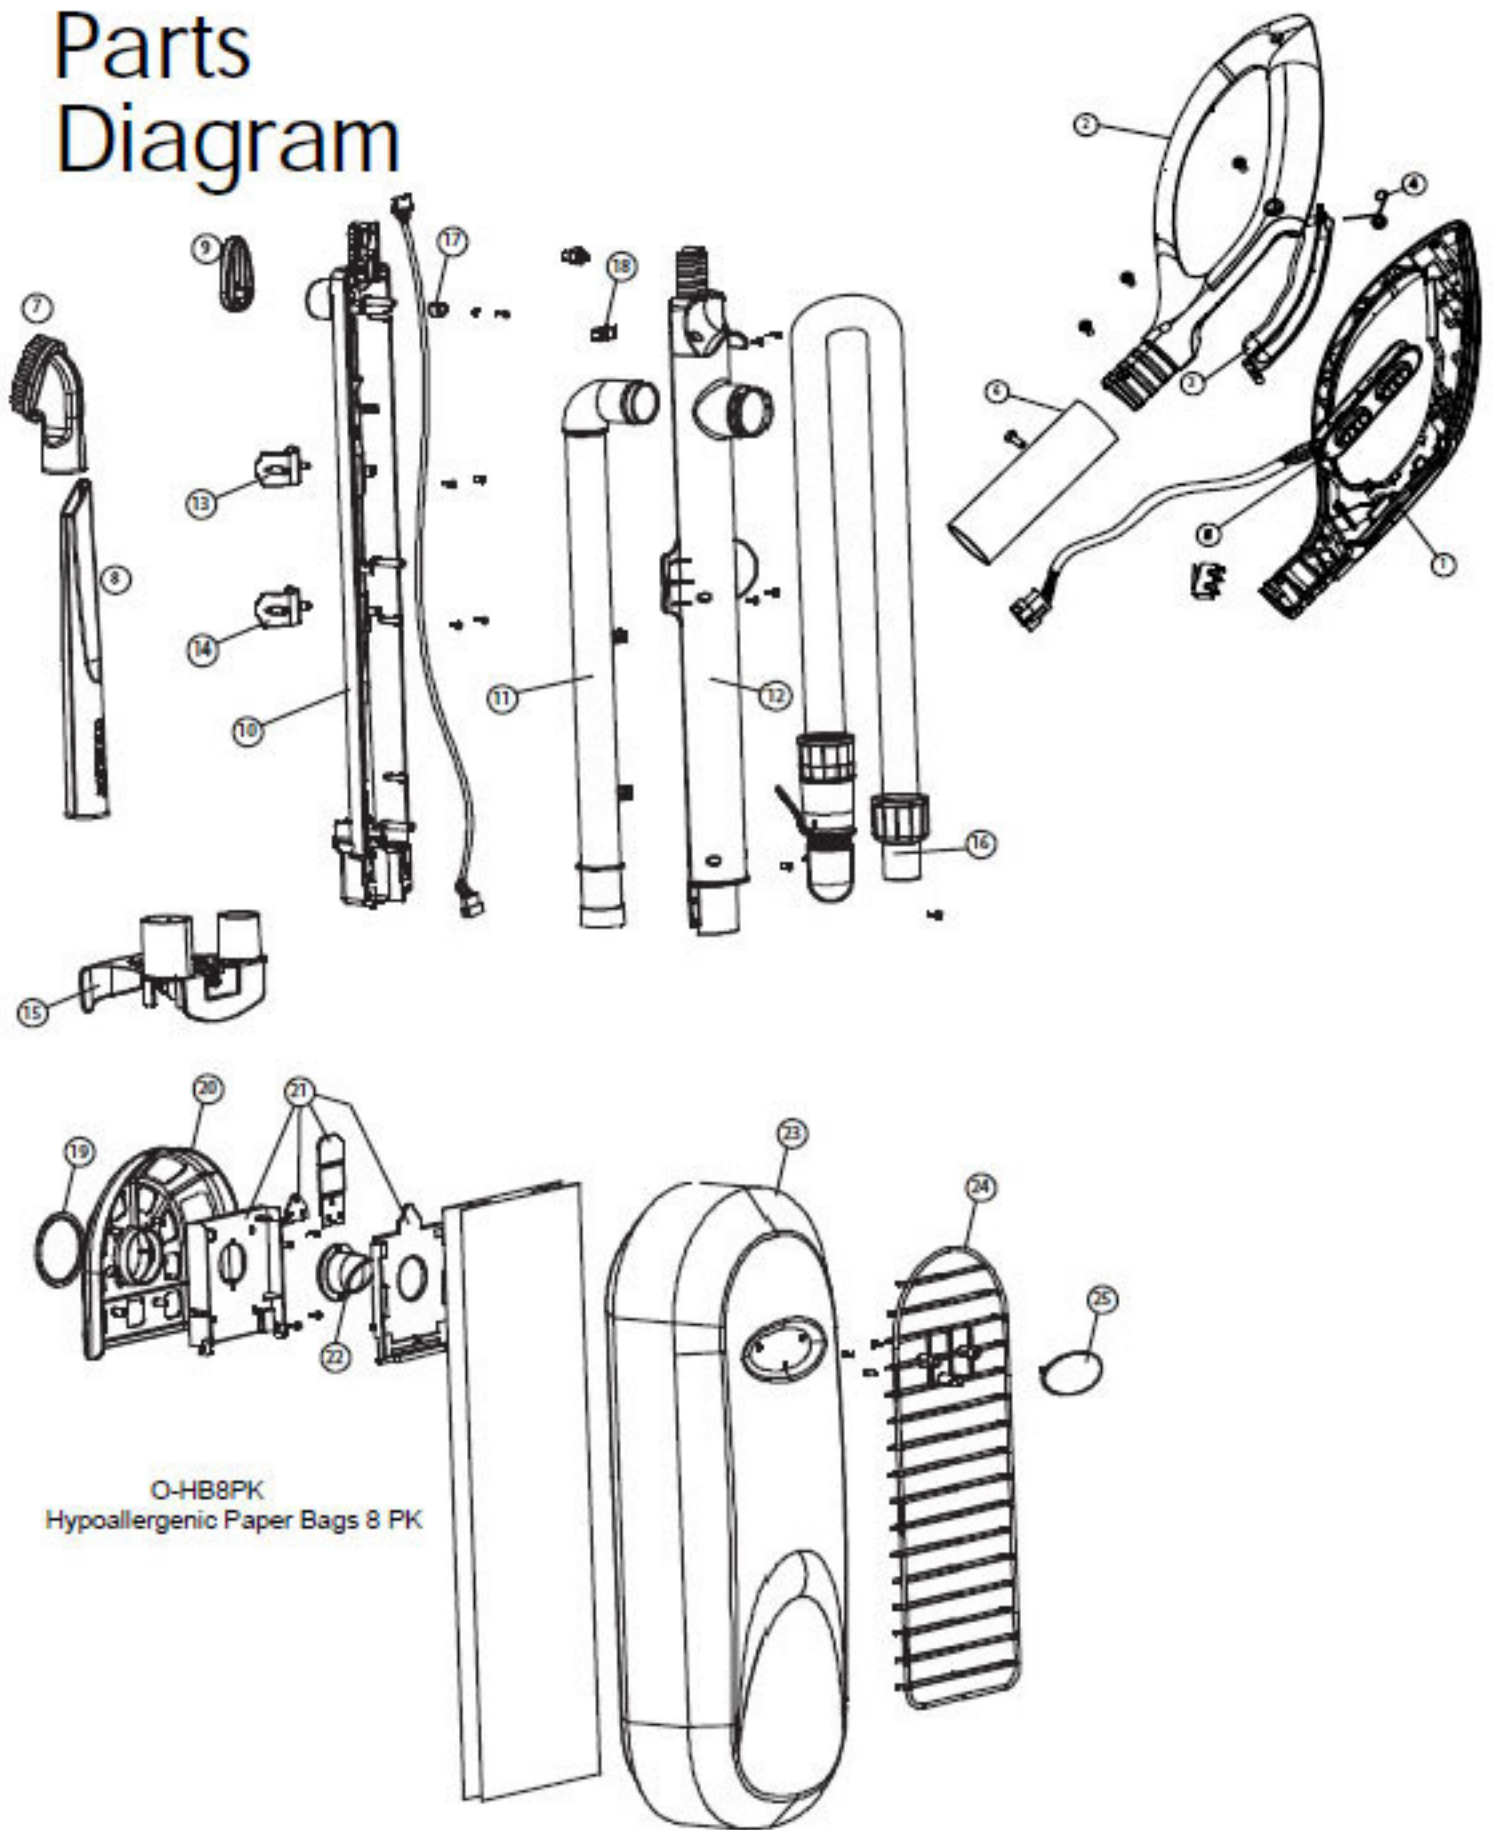

----- Manual continues below -----

Parts Diagram

O-HB8PK
Hypoallergenic Paper Bags 8 PK

Parts Diagram

Part Numbers Listing: HALO100

#	Item	Order #	Qty.	Pk.			
1	Handle, Left Grip with Overmold	O-876010084050	1	1			
2	Handle, Right Grip with Overmold	O-876010084060	1	1			
3	Grip Button	O-876010084100	1	1			
4	Handle Spring	O-876010084060	1	1			
5	Handle Button Assembly, Top	O-876010084110	1	1			
6	Handle Tube	O-876010084080	1	1			
7	Attachment Brush	O-876010084030	1	1			
8	Crevice Tool Attachment	O-876010084040	1	1			
9	Cord Wrap hook	O-876010084160	1	1			
10	Tube Back body	O-876010084150	1	1			
11	Dirt Air Tube	O-876010084120	1	1			
12	Tube Front Body	O-876010084130	1	1			
13	Brush Holder	O-876010084180	1	1			
14	Hose Holder	O-876010084190	1	1			
15	Lower Cord Wrap	O-876010084010	1	1			
16	Soft Hose Assembly	O-876010084020	1	1			
17	Pom Ring	O-876010084170	1	1			
18	Cord Clip	O-876010084200	1	1			
19	Bag Retainer	O-876010084220	1	1			
20	Bag Bracket	O-876010084230	1	1			
21	Dust bag Holder Assembly	O-876010084270	1	1			
22	Rubber Lead	O-876010084280	1	1			
23	Fabric Outer Bag	O-876010084240	1	1			
24	Bag Support Frame	O-876010084250	1	1			
25	Logo Badge for Outer Bag	O-876010084260	1	1			
26	Cover, Fan Housing	O-876010084290	1	1			
27	Front Cover, Fan Housing	O-876010084300	1	1			
28	Back Cover, Fan Housing	O-876010084310	1	1			
29	Fan Housing Assembly	O-876010084490	1	1			
30	O-Ring	O-876010084500	1	1			
31	White Felt	O-876010084250	1	1			
32	Foot Pedal Kit	O-876010084320	1	1			
33	Foot Pedal Lock Cover	O-876010084330	1	1			
34	Base Cover	O-876010084340	1	1			
35	Logo Assembly Lighted	O-876010084350	1	1			
36	Door Seal Cover	O-876010084380	1	1			
37	Door Seal Rubber	O-876010084390	1	1			
38	Door Shaft	O-876010084400	1	1			
39	Door Spring	O-876010084420	1	1			
40	Hose Door	O-876010084410	1	1			
41	Front Light Cover	O-876010084430	1	1			