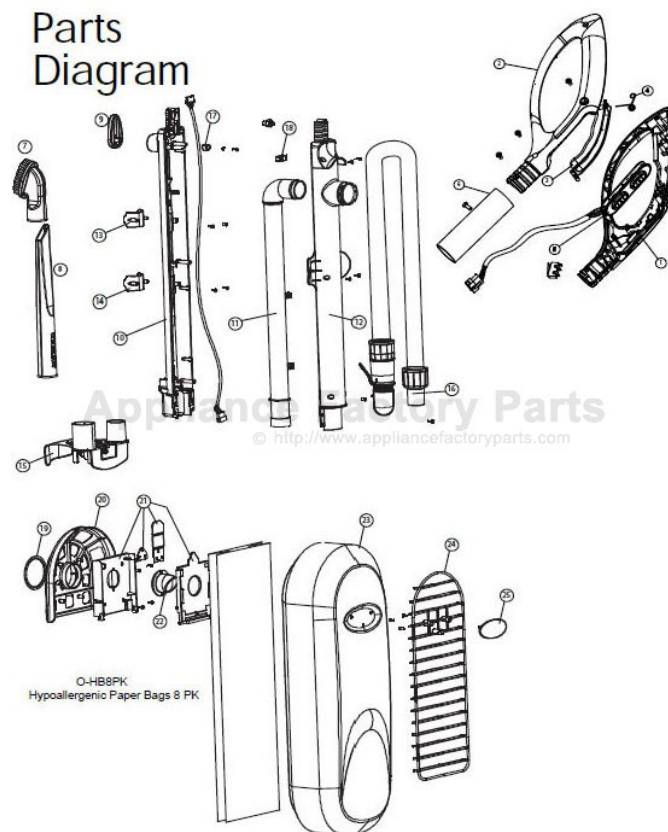

[Find Your Oreck Vacuum Cleaner Parts - Select From 249 Models](#)

----- Manual continues below -----