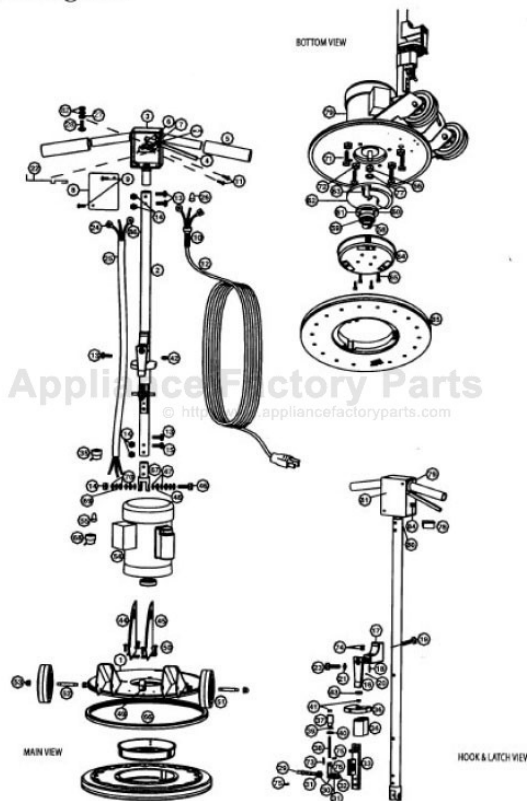

Oreck LB8000 Owner's Manual

[Shop genuine replacement parts for Oreck LB8000](#)

Parts Diagram: