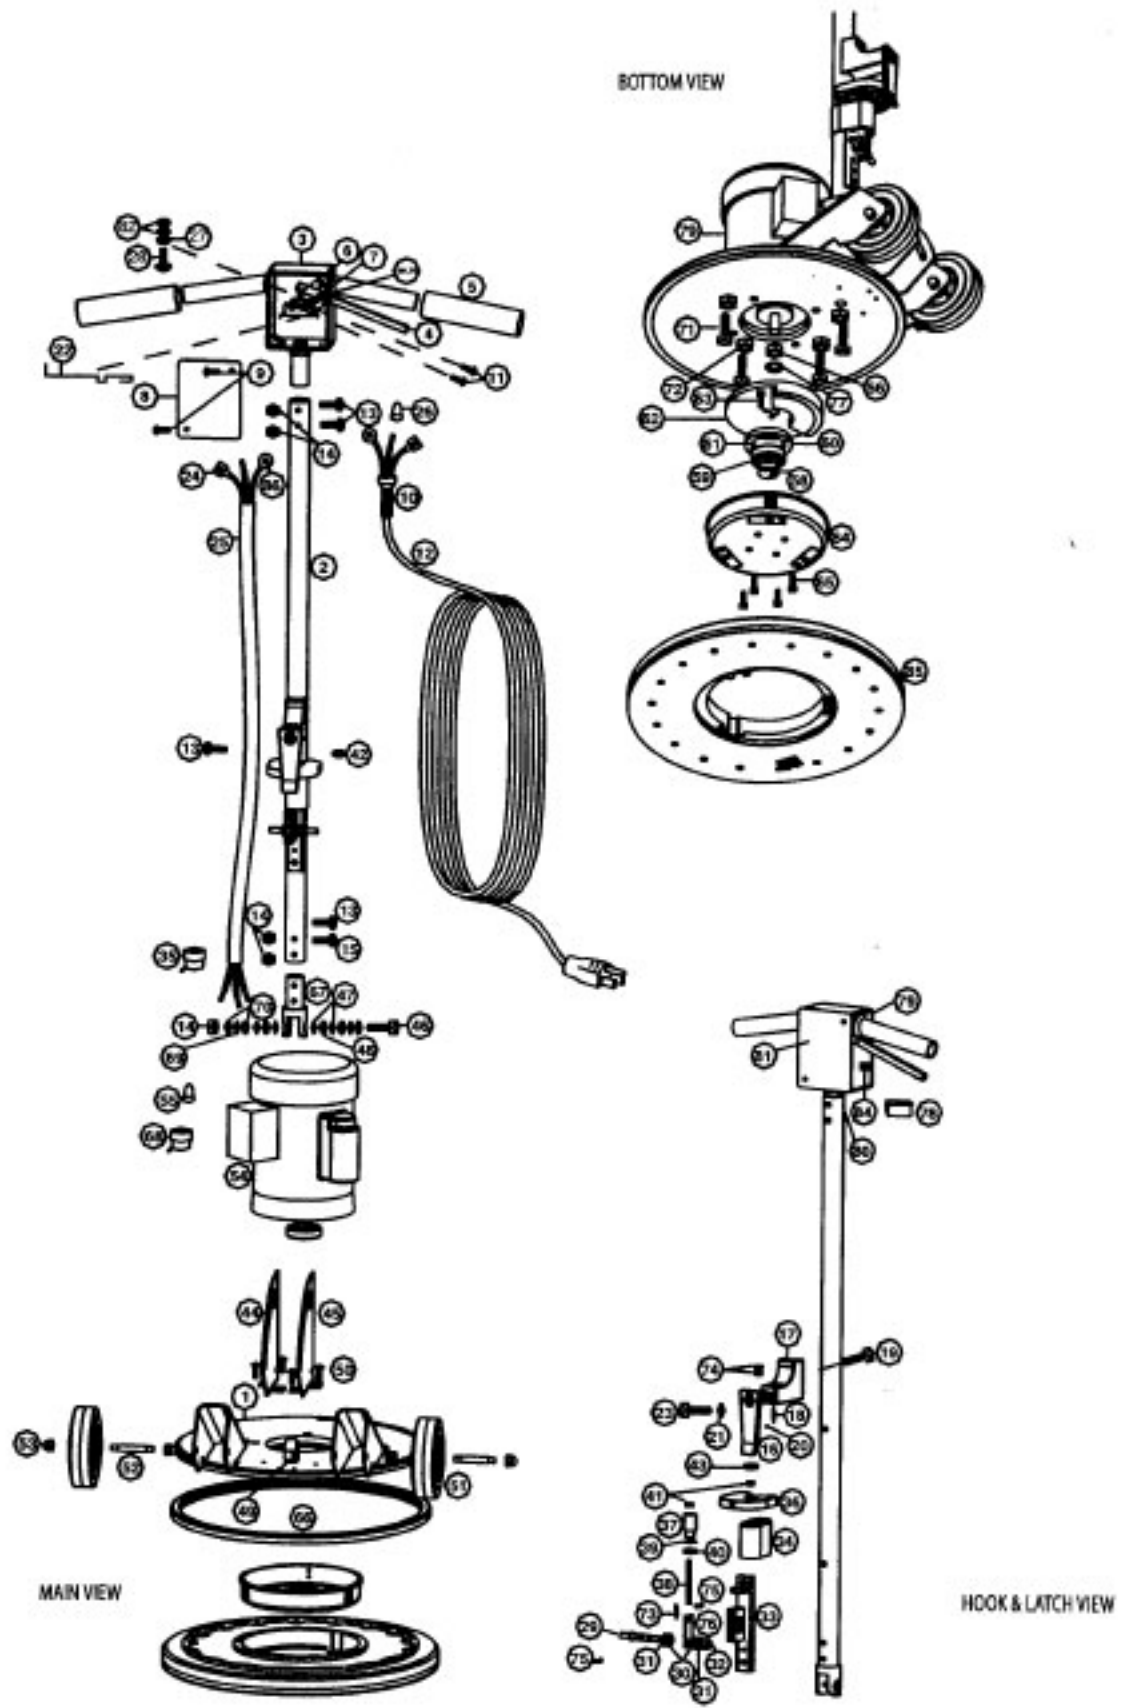

Parts Diagram:

Part Numbers Listing: LB8000, LB8005

#	Item	Order #	Qty.	Pk.			
1	Housing Assembly	53233-01	1	1			
2	Handle Tube	53190-01	1	1			
3	Upper Handle	53191-01	1	1			
4	Lever	53236-01	1	1			
5	Grip	53192-01-0327	2	1			
6	Switch	53193-01	1	1			
7	Screw, 1/4 x 5/8 Shoulder Bolt	03-00541-01	1	1			
8	Cover Box	53194-01	1	1			
9	Screw, #6 x 1/2 Flat Head	03-00542-01	2	1			
10	Heyco #3243	03-00543-01	1	1			
11	Screw, #6 x 1 Round Head	03-00544-01	2	1			
12	LB8000: Cord, Power, 50', Green LB8005: Cord, Power, Order #24 & #86 also	53195-01-450 53305-01	1 1	1 1			
13	Bolt, 1/4 x 20 x 1 1/2"	03-00545-01	4	1			
14	Nut, 1/4 x 20 Lock	03-00526-01	5	1			
15	Bolt, 1/4 x 20 x 1.25"	03-00525-01	1	1			
16	Hook, Upper Cord Wrap	53196-01-436	1	1			
17	Body, Upper Cord Wrap	53197-01-436	1	1			
18	Spring, Quick Release Cord Wrap	53198-01	1	1			
19	Screw, 1/4 x 20 x 2 3/4 Bolt	03-00547-01	1	1			
20	Ball, Delrin	53199-01-0328	1	1			
21	Washer, Flat 1/4 x 5/8 x 1/16	03-00548-01	1	1			
22	Spring Switch	53200-51	1	1			
23	Bolt, 1/4 x 20 x 1"	03-00549-01	1	1			
24	1/4" Quick Slide	53272-01	1	1			
25	LB8000: Harness LB8005: Harness, Order #24 & #86 also	09-53254-51 53306-02	1 1	1 1			
26	Wire Nut	03-00444-01	1	1			
27	Nut w/External Washer #8	03-00539-01	1	1			
28	Screw, #8 x 3/4	03-00582-01	1	1			
29	Locking Pin	53202-01	1	1			
30	Washer, 3/8 x 3/4 x .052 Teflon	03-00551-01	2	1			
31	Washer, 3/8 x 3/4 x 1/16 Flat	03-00552-01	3	1			
32	Nut, 3/8 x 24, Locking Bracket	03-00553-01	1	1			
33	Locking Bracket	53203-01-0327	1	1			
34	Boot	53204-01-436	1	1			
35	Heyco 1200	03-00520-01	1	1			
36	Manual Release Lift	53205-01-0327	1	1			
37	Lift Bushing	53206-01-0328	1	1			
38	Shaft	53207-01	1	1			
39	Lockwasher, 5/8 x 7/16 x 3/64	03-00555-01	1	1			
40	Nut, 5/32 Thick	03-00556-01	1	1			
41	Nut, 1/4 x 20	03-00557-01	2	1			
42	Nut, Jam 1/4 x 20	03-00558-01	1	1			
43	Cap, Heyco #1696	03-00559-01	1	1			
44	Arc, Left	53208-01	1	1