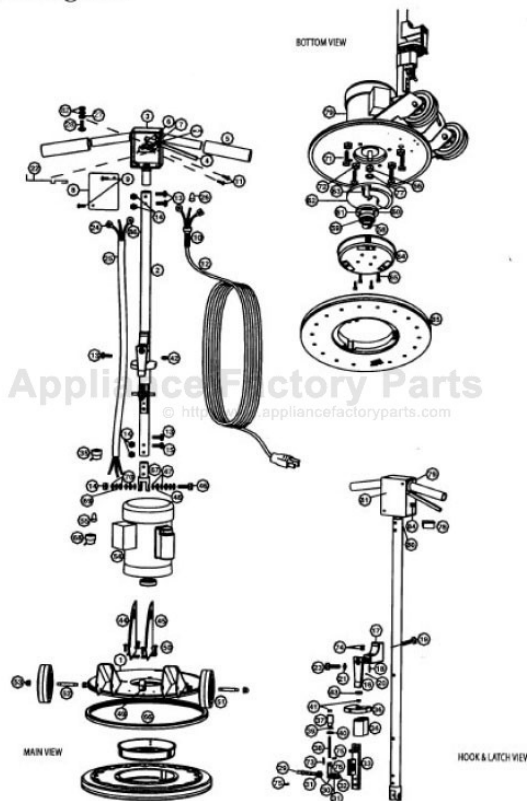

Oreck LB8005 Owner's Manual

[Shop genuine replacement parts for Oreck LB8005](#)

Parts Diagram: