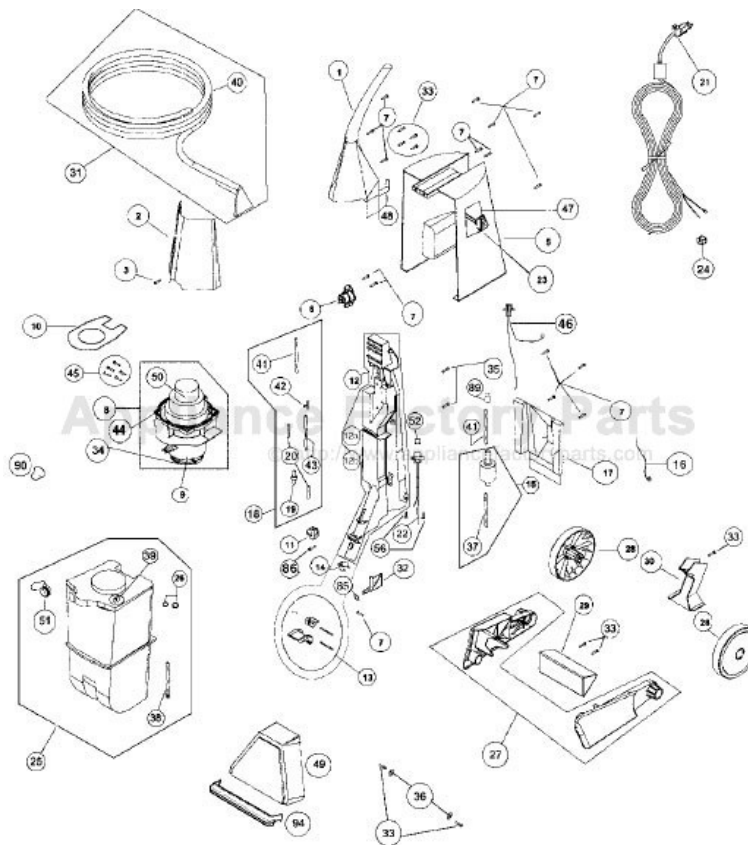

[Find Your Oreck Vacuum Cleaner Parts - Select From 248 Models](#)

----- Manual continues below -----