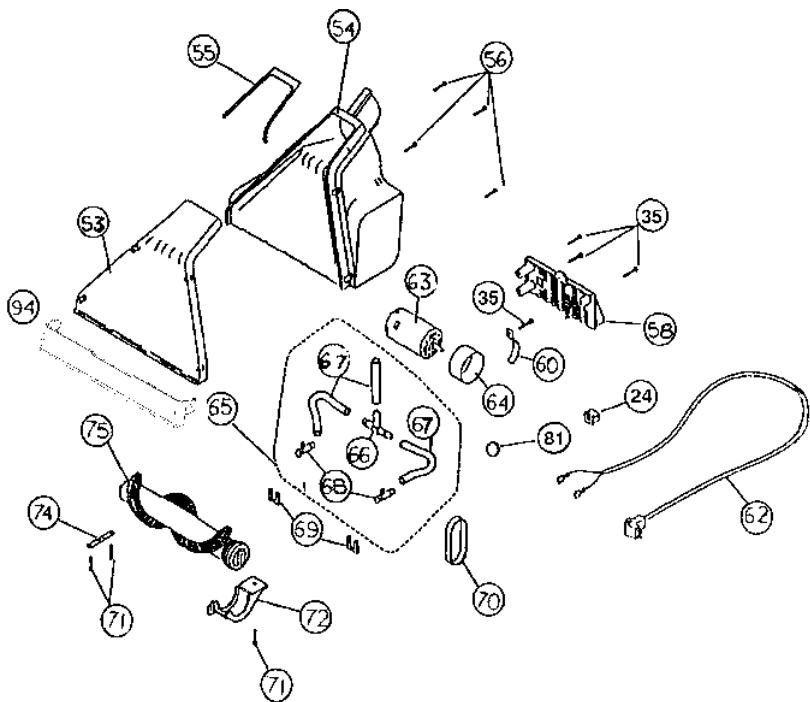

XLS465 / XLS465Q / XLS700 / XLS700Q 9" Power Nozzle