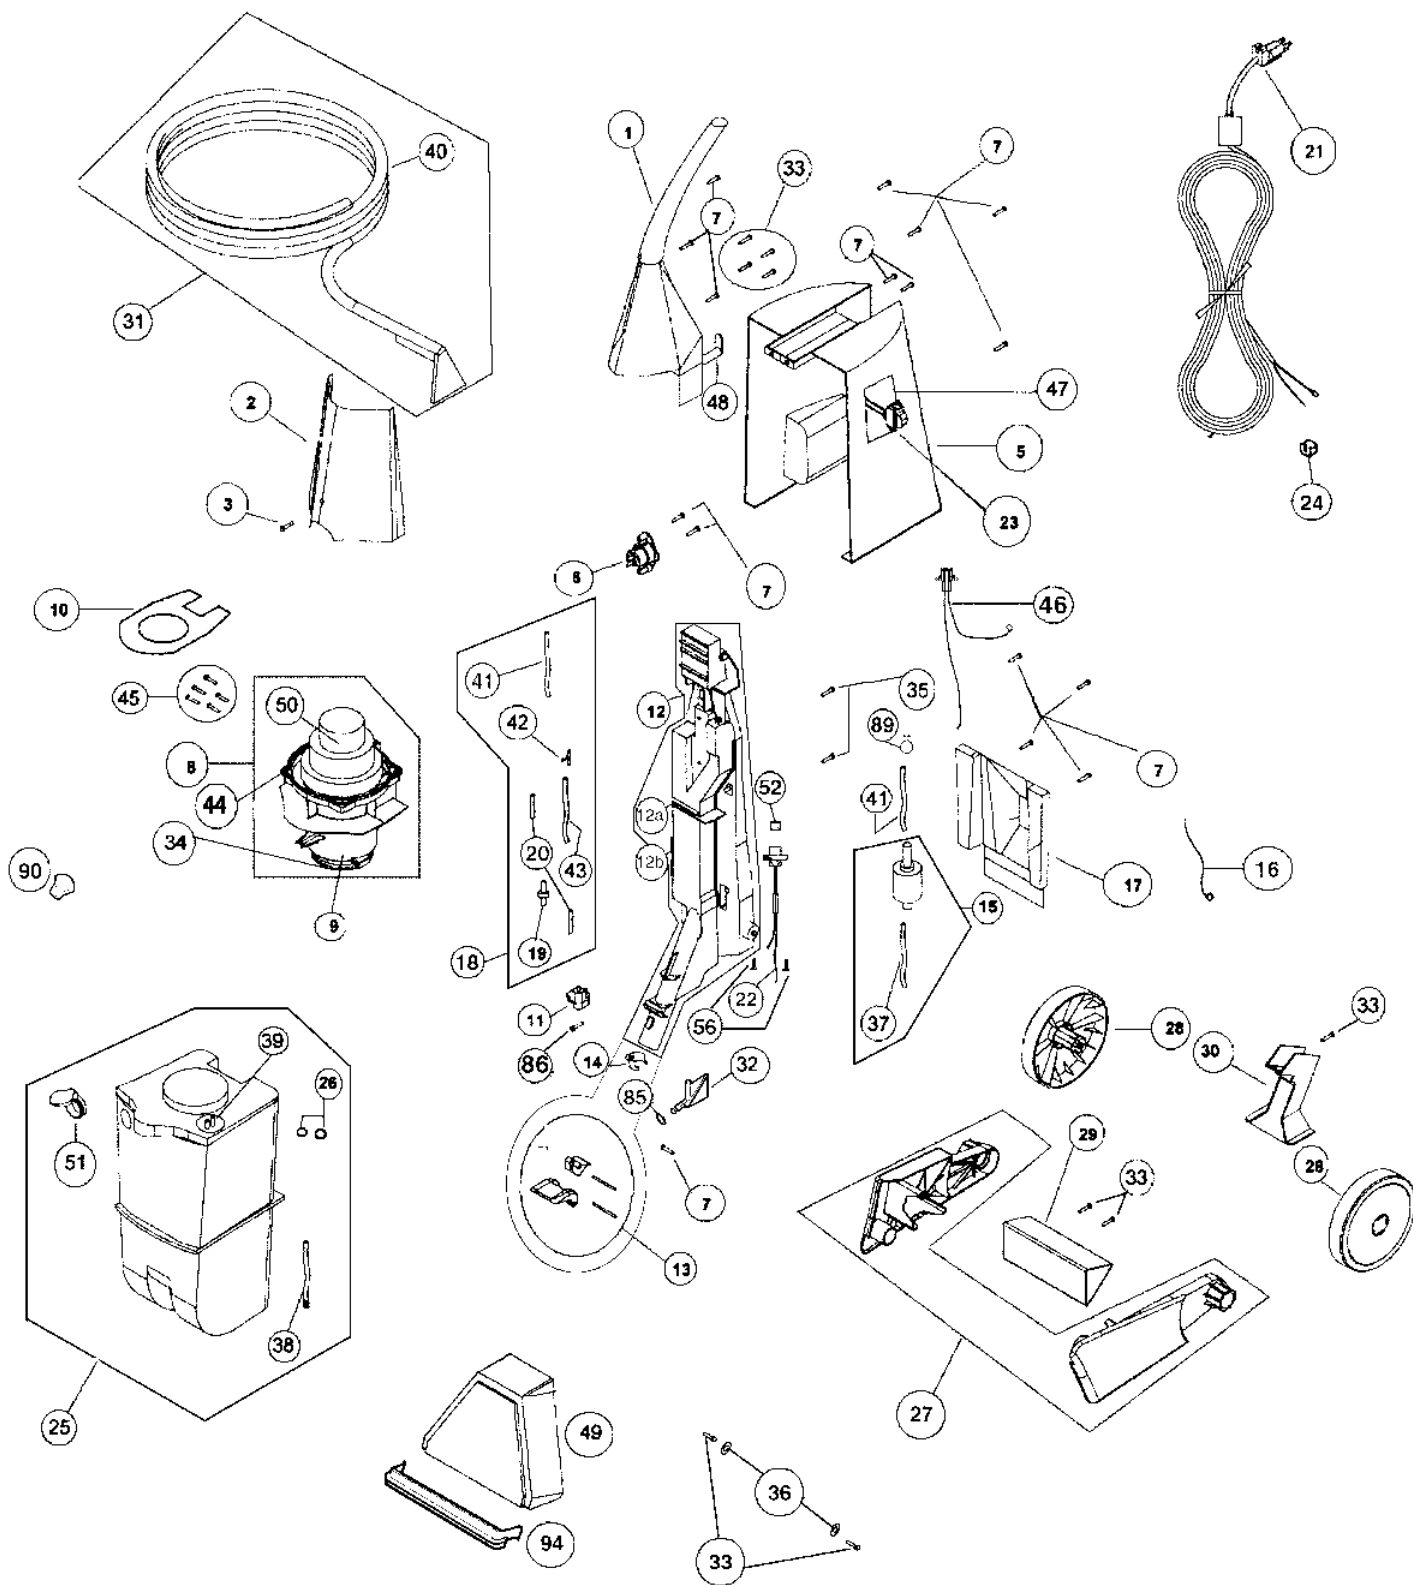

----- Manual continues below -----

Part Numbers Listing: XLS465, XLS465Q, XLS700, XLS700Q, M800, M800Q, M900Q, M900

#	Item	Order #	Qty.	Pk.			
1	XLS465: Handle Assembly, Cherry	O-095293104	1	1			
	XLS465Q: Handle Assembly, Navy	O-095293101	1	1			
	XLS700 / XLS700Q: Handle Assembly, Black	O-095293155	1	1			
	M800 / M800Q: Handle Assembly, Creme	O-095293106	1	1			
	M900Q / M900: Handle Assembly, Black	O-095293107	1	1			
2	XLS465: Front Housing, Cherry	O-095310001	1	1			
	XLS465Q / XLS700 / XLS700Q: Front Housing, Black	O-095310003	1	1			
	M800 / M800Q: Front Housing, Creme	O-095310004	1	1			
	M900Q / M900: Front Housing, Black	O-095310055	1	1			
5	XLS465 / XLS465Q: Rear Housing, Gray	O-52929010384	1	1			
	XLS700 / XLS700Q: Rear Housing, Gray	O-52929020384	1	1			
	M800 / M800Q: Rear Housing, Blue	O-5292903438	1	1			
	M900Q / M900: Rear Housing, Black	O-5292903438	1	1			
6	Bottle Docking Assembly	O-095310601	1	1			
8	Motor & Separator Assembly	O-095305901	1	1	NLA	NLA	NLA
9	XLS465 / XLS465Q / XLS700 / XLS700Q: Body Separator Assy ONLY M800 / M800Q / M900Q / M900: Body Separator Assembly ONLY	O-095306702	1	1			
		O-095337701	1	1			
10	XLS465 / XLS465Q / XLS700 / XLS700Q: Motor Baffle M800 / M800Q / M900Q / M900: Motor Baffle	O-5295101	1	1			
		O-5336301	1	1			
11	Tank Block, Creme M900Q / M900: Tank Block, Black	O-52432P2453	1	1			
		O-52432P30327	1	1			
12	XLS465 / XLS465Q / XLS700 / XLS700Q: Mainframe Assy, Gray M800 / M800Q: Mainframe Assy, Blue M900Q / M900: Mainframe Assy, Black	O-095305701	1	1			
		O-095337401	1	1			
		O-095337452	1	1			
12a	Gasket, Foam, Mainframe Tank	O-5274701	1	1			
12b	M800 / M800Q / M900Q / M900: Gasket, Exhaust Foam	O-5340101	1	1			
13	XLS465 / XLS465Q / XLS700 / XLS700Q: Lever Latch Assy, Gray M800 / M800Q / M900Q / M900: Lever Latch Assy, Yellow	O-095307501	1	1			
		O-095307502	1	1			
14	XLS465 / XLS465Q / XLS700 / XLS700Q: Button, Lock, Crimson Red M800 / M800Q: Button, Lock, Yellow M900 / M900Q: Button, Lock, Yellow	O-52427P20419	1	1			
		O-52427P2452	1	1			
		O-52427P3452	1	1			
15	Pump with Nipple / Tube Assembly	O-095255301	1	1			
16	Pump Lead Assembly with Terminal	O-5263001	1	1			
17	XLS465 / XLS465Q / XLS700 / XLS700Q: Pump Cover, Gray M800 / M800Q: Pump Cover, Blue M900 / M900Q: Pump Cover, Black	O-52417040384	1	1			
		O-5241704438	1	1			
		O-52417040327	1	1			
18	XLS465 / XLS465Q: Connector "T" Hose Assembly	O-095276801	1	1			
19	Check Valve	O-5251001	1	1			
20	Check Valve Tube	O-5251101	2 / 1*	1			*qty for M800
21	Power Cord Assembly w/ ALCI M900 / M900Q: Power Cord Assembly w/ ALCI	O-5261204	1	1			
		O-5261205	1	1			
22	Power Scrubber Receptacle	O-5261103	1	1			
23	XLS465 / XLS465Q / XLS700 / XLS700Q: Switch, Power, Crimson Red M800 / M800Q / M900 / M900Q: Switch, Power, Yellow	O-5261302	1	1			
		O-5261303	1	1			
24	Strain Relief, Square	O-030041401	2	1			
24a	M800 / M800Q / M900 / M900Q: Plug, Strain Relief, Square	O-78121030327	1	1			
25	XLS465 / XLS465Q / XLS700 / XLS700Q: Tank Assembly, Gray M800 / M800Q: Tank Assembly, Creme M900 / M900Q: Tank Assembly, Black	O-095306901	1	1			
		O-095306902	1	1			
		O-095306953	1	1			
26	Port O-Ring	O-5267701	2	1			
27	XLS465 / XLS465Q / XLS700 / XLS700Q: Strut Pkg, Left & Right, Gray M800 / M800Q: Strut Pkg, Left & Right, Creme M900 / M900Q: Strut Pkg, Left & Right, Creme	O-095307401	1	1			
		O-095307402	1	1			
		O-095307453	1	1			
28	XLS465 / XLS465Q: Wheel, Gray XLS700 / XLS700Q: Wheel, Black M800 / M800Q: Wheel, Blue M900 / M900Q: Wheel, Black	O-52421P10384	2	1			
		O-52421P10327	2	1			
		O-52421P1438	2	1			
		O-52421P10327	2	1			