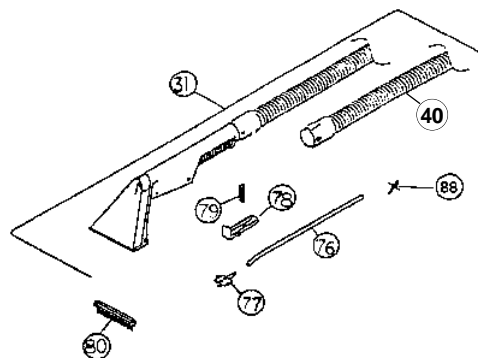

**Upholstery Nozzle
Assembly w/ Hose:**