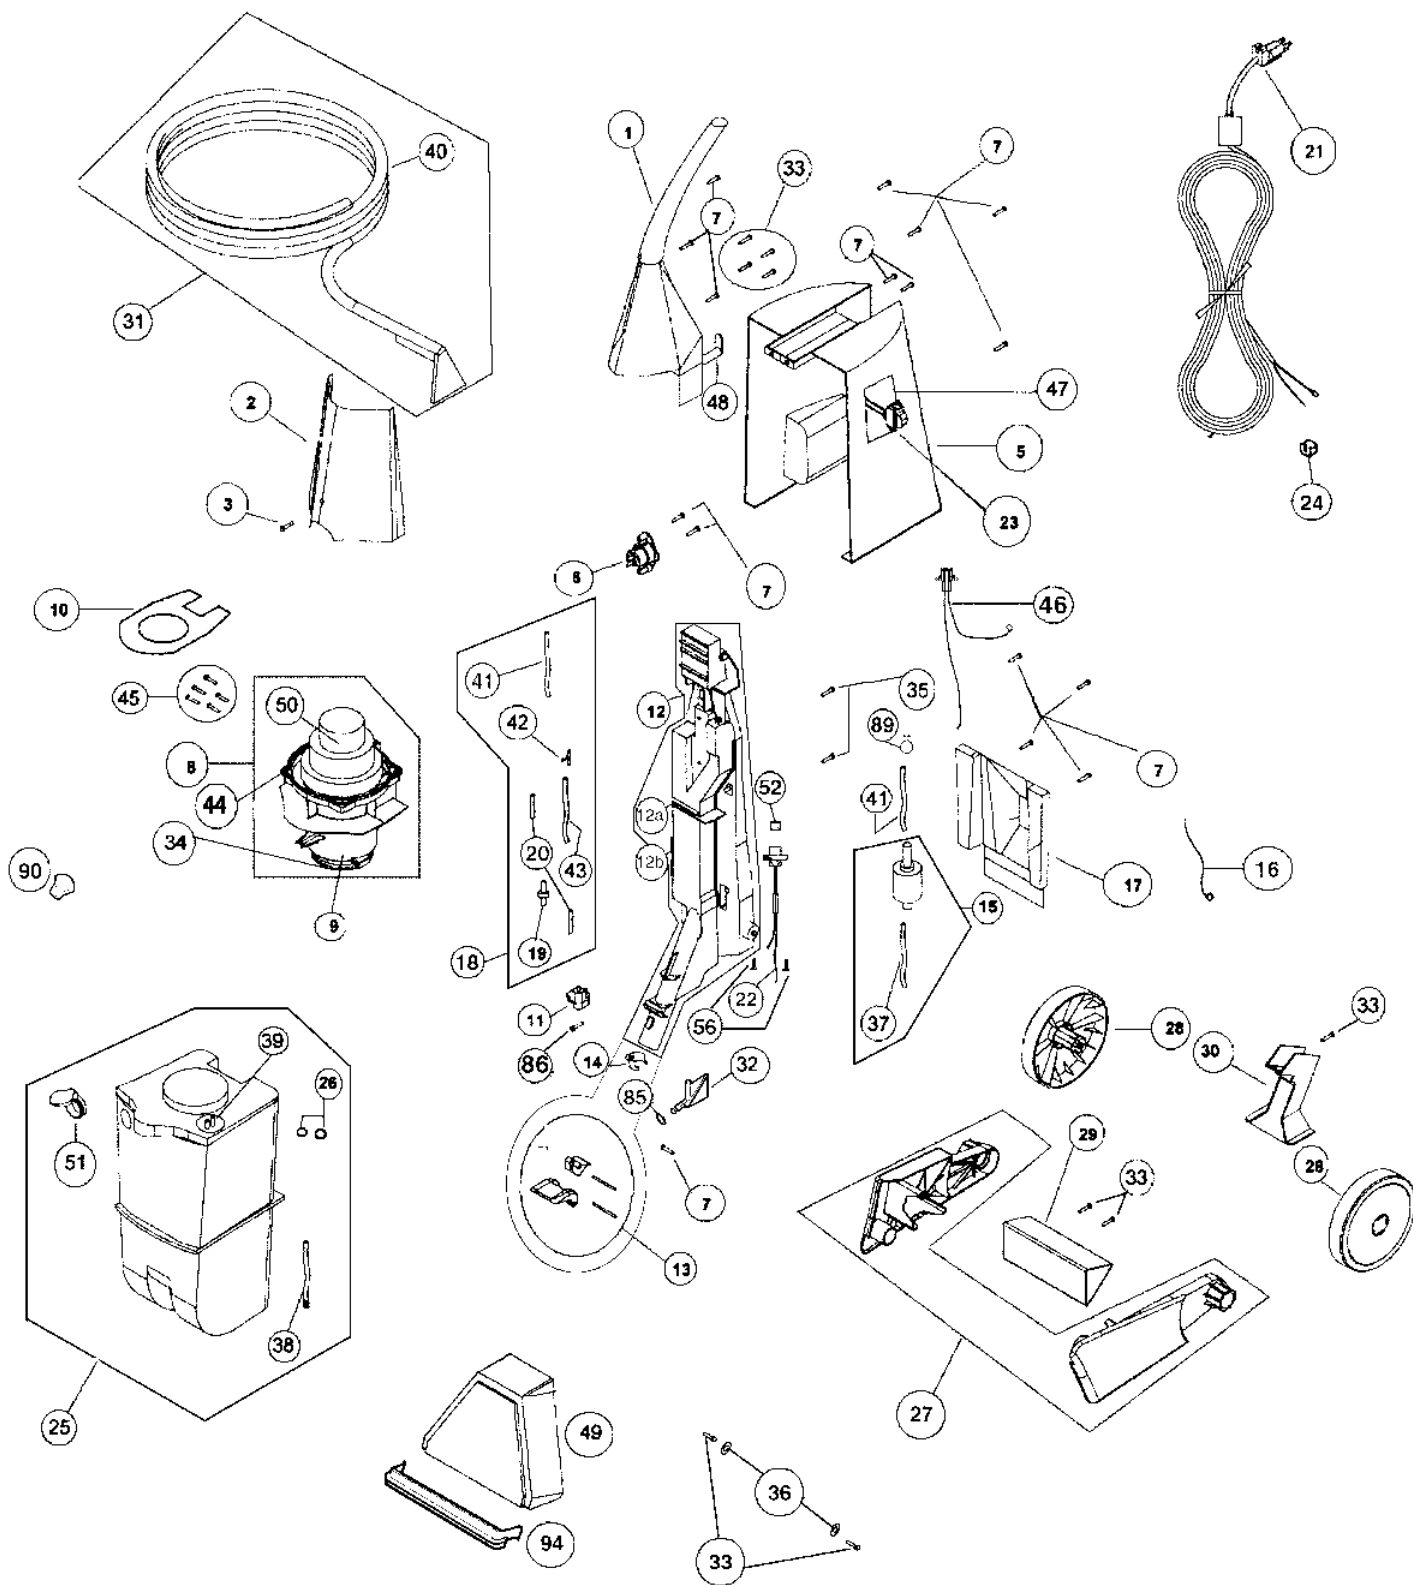

----- Manual continues below -----

Part Numbers Listing: XLS465, XLS465Q, XLS700, XLS700Q, M800, M800Q, M900Q, M900

#	Item	Order #	Qty.	Pk.			
1	XLS465: Handle Assembly, Cherry	O-095293104	1	1			
	XLS465Q: Handle Assembly, Navy	O-095293101	1	1			
	XLS700 / XLS700Q: Handle Assembly, Black	O-095293155	1	1			
	M800 / M800Q: Handle Assembly, Creme	O-095293106	1	1			
	M900Q / M900: Handle Assembly, Black	O-095293107	1	1			
2	XLS465: Front Housing, Cherry	O-095310001	1	1			
	XLS465Q / XLS700 / XLS700Q: Front Housing, Black	O-095310003	1	1			
	M800 / M800Q: Front Housing, Creme	O-095310004	1	1			
	M900Q / M900: Front Housing, Black	O-095310055	1	1			
5	XLS465 / XLS465Q: Rear Housing, Gray	O-52929010384	1	1			
	XLS700 / XLS700Q: Rear Housing, Gray	O-52929020384	1	1			
	M800 / M800Q: Rear Housing, Blue	O-5292903438	1	1			
	M900Q / M900: Rear Housing, Black	O-5292903438	1	1			
6	Bottle Docking Assembly	O-095310601	1	1			
8	Motor & Separator Assembly	O-095305901	1	1	NLA	NLA	NLA
9	XLS465 / XLS465Q / XLS700 / XLS700Q: Body Separator Assy ONLY	O-095306702	1	1			
	M800 / M800Q / M900Q / M900: Body Separator Assembly ONLY	O-095337701	1	1			
10	XLS465 / XLS465Q / XLS700 / XLS700Q: Motor Baffle	O-5295101	1	1			
	M800 / M800Q / M900Q / M900: Motor Baffle	O-5336301	1	1			
11	Tank Block, Creme	O-52432P2453	1	1			
	M900Q / M900: Tank Block, Black	O-52432P30327	1	1			
12	XLS465 / XLS465Q / XLS700 / XLS700Q: Mainframe Assy, Gray	O-095305701	1	1			
	M800 / M800Q: Mainframe Assy, Blue	O-095337401	1	1			
	M900Q / M900: Mainframe Assy, Black	O-095337452	1	1			
12a	Gasket, Foam, Mainframe Tank	O-5274701	1	1			
12b	M800 / M800Q / M900Q / M900: Gasket, Exhaust Foam	O-5340101	1	1			
13	XLS465 / XLS465Q / XLS700 / XLS700Q: Lever Latch Assy, Gray	O-095307501	1	1			
	M800 / M800Q / M900Q / M900: Lever Latch Assy, Yellow	O-095307502	1	1			
14	XLS465 / XLS465Q / XLS700 / XLS700Q: Button, Lock, Crimson Red	O-52427P20419	1	1			
	M800 / M800Q: Button, Lock, Yellow	O-52427P2452	1	1			
	M900 / M900Q: Button, Lock, Yellow	O-52427P3452	1	1			
15	Pump with Nipple / Tube Assembly	O-095255301	1	1			
16	Pump Lead Assembly with Terminal	O-5263001	1	1			
17	XLS465 / XLS465Q / XLS700 / XLS700Q: Pump Cover, Gray	O-52417040384	1	1			
	M800 / M800Q: Pump Cover, Blue	O-5241704438	1	1			
	M900 / M900Q: Pump Cover, Black	O-52417040327	1	1			
18	XLS465 / XLS465Q: Connector "T" Hose Assembly	O-095276801	1	1			
19	Check Valve	O-5251001	1	1			
20	Check Valve Tube	O-5251101	2 / 1*	1			*qty for M800
21	Power Cord Assembly w/ ALICI	O-5261204	1	1			
	M900 / M900Q: Power Cord Assembly w/ ALICI	O-5261205	1	1			
22	Power Scrubber Receptacle	O-5261103	1	1			
23	XLS465 / XLS465Q / XLS700 / XLS700Q: Switch, Power, Crimson Red	O-5261302	1	1			
	M800 / M800Q / M900 / M900Q: Switch, Power, Yellow	O-5261303	1	1			
24	Strain Relief, Square	O-030041401	2	1			
24a	M800 / M800Q / M900 / M900Q: Plug, Strain Relief, Square	O-78121030327	1	1			
25	XLS465 / XLS465Q / XLS700 / XLS700Q: Tank Assembly, Gray	O-095306901	1	1			
	M800 / M800Q: Tank Assembly, Creme	O-095306902	1	1			
	M900 / M900Q: Tank Assembly, Black	O-095306953	1	1			
26	Port O-Ring	O-5267701	2	1			
27	XLS465 / XLS465Q / XLS700 / XLS700Q: Strut Pkg, Left & Right, Gray	O-095307401	1	1			
	M800 / M800Q: Strut Pkg, Left & Right, Creme	O-095307402	1	1			
	M900 / M900Q: Strut Pkg, Left & Right, Creme	O-095307453	1	1			
28	XLS465 / XLS465Q: Wheel, Gray	O-52421P10384	2	1			
	XLS700 / XLS700Q: Wheel, Black	O-52421P10327	2	1			
	M800 / M800Q: Wheel, Blue	O-52421P1438	2	1			
	M900 / M900Q: Wheel, Black	O-52421P10327	2	1			