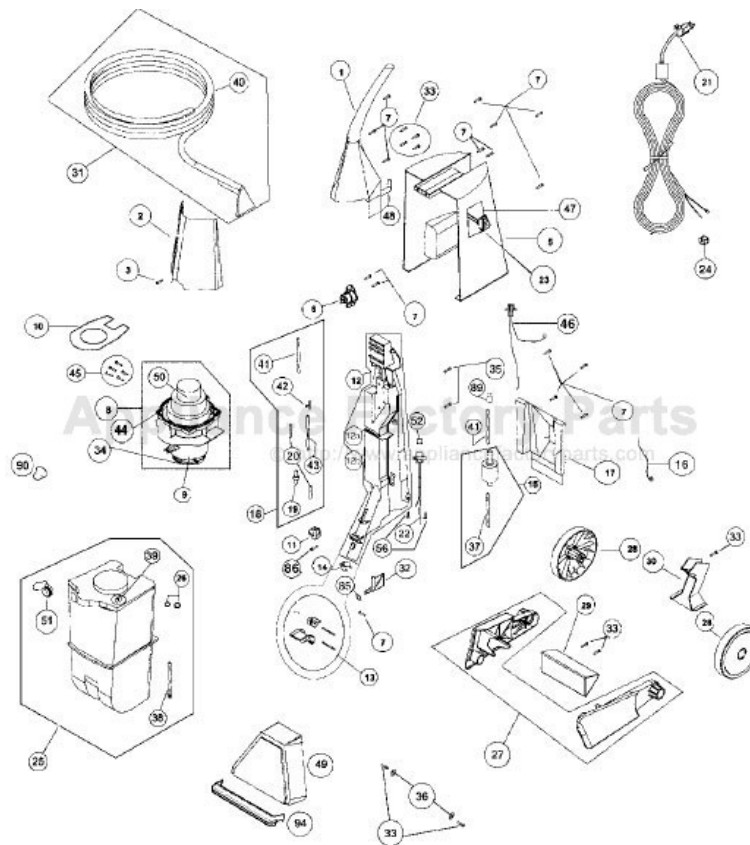

[Find Your Oreck Vacuum Cleaner Parts - Select From 248 Models](#)

----- Manual continues below -----