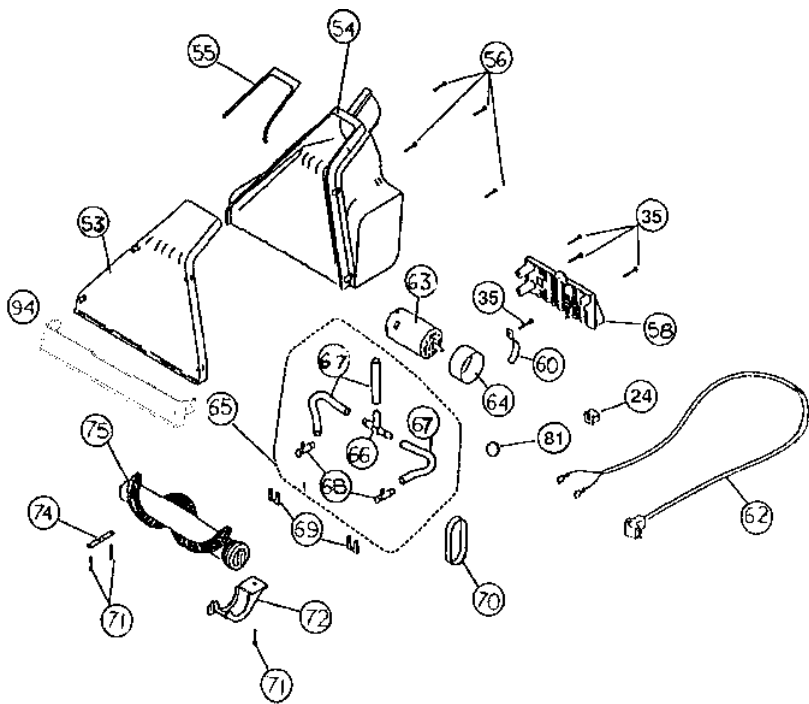

XLS465 / XLS465Q / XLS700 / XLS700Q 9" Power Nozzle