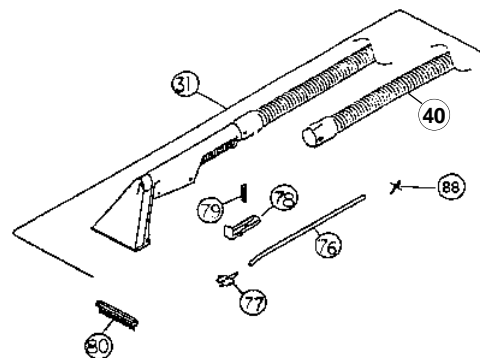

**Upholstery Nozzle
Assembly w/ Hose:**