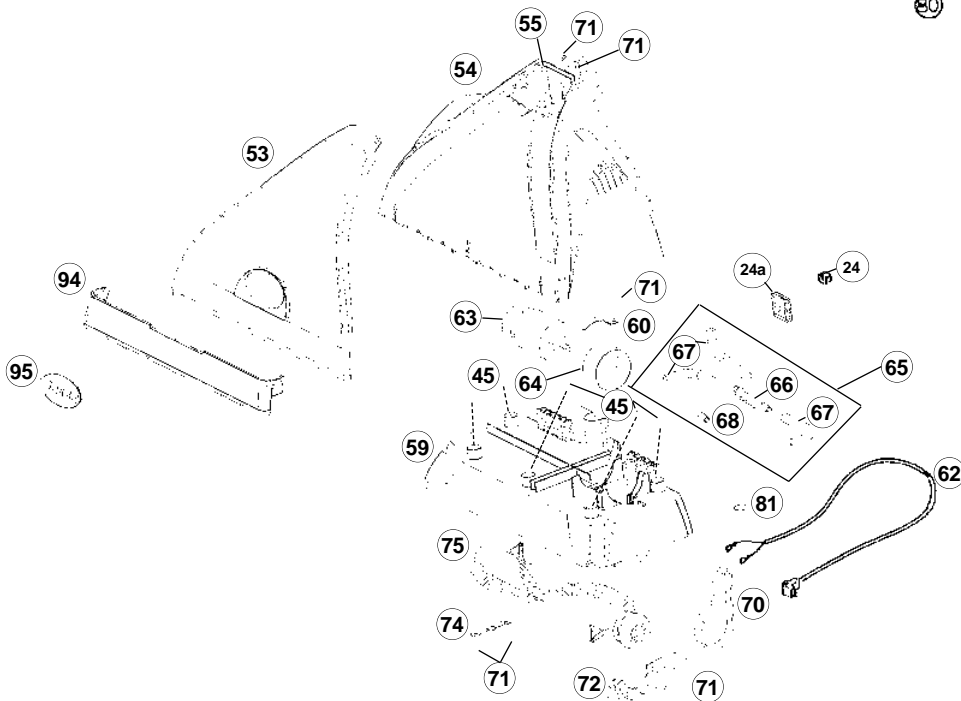

M800 / M800Q / M900Q / M900 12" Power Nozzle