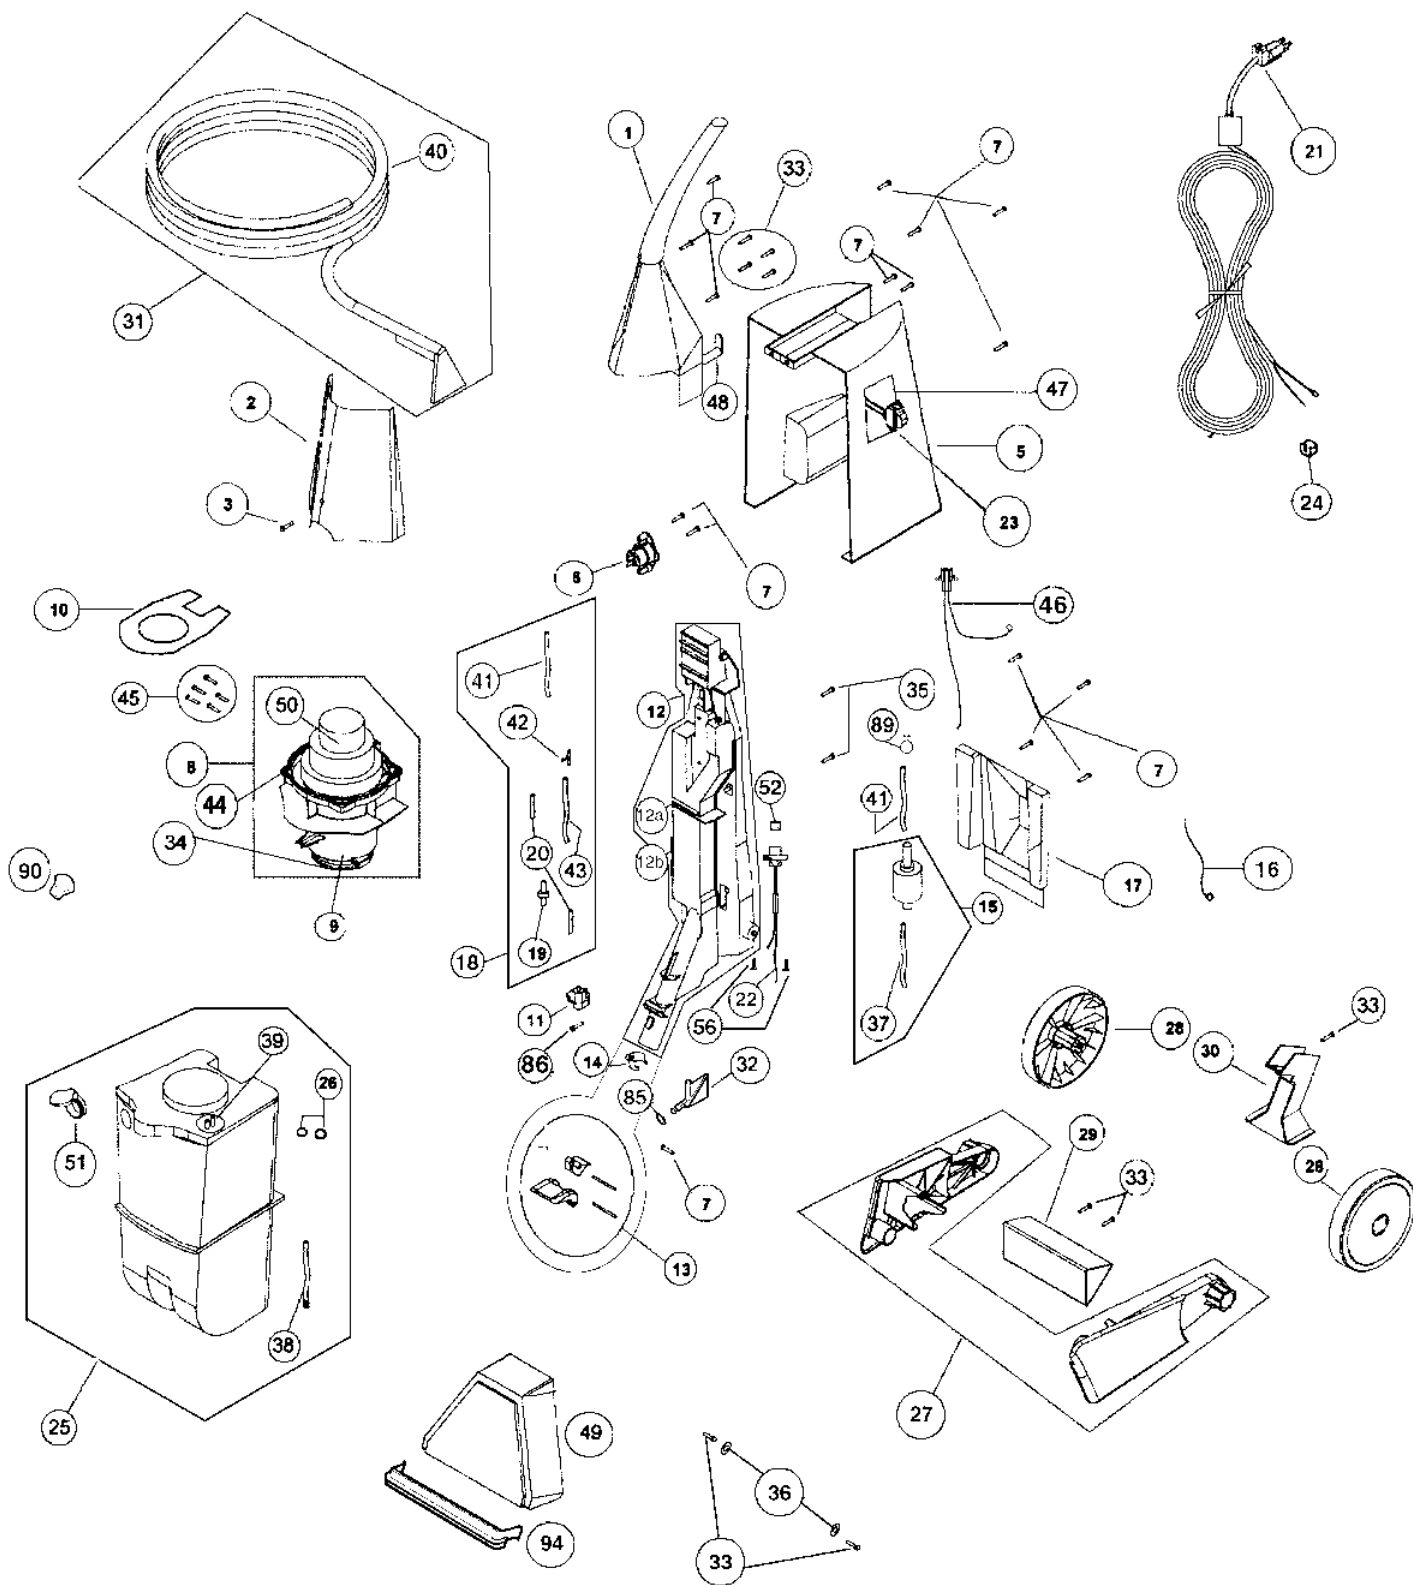

----- Manual continues below -----

Part Numbers Listing: XLS465, XLS465Q, XLS700, XLS700Q, M800, M800Q, M900Q, M900

#	Item	Order #	Qty.	Pk.			
1	XLS465: Handle Assembly, Cherry	O-095293104	1	1			
	XLS465Q: Handle Assembly, Navy	O-095293101	1	1			
	XLS700 / XLS700Q: Handle Assembly, Black	O-095293155	1	1			
	M800 / M800Q: Handle Assembly, Creme	O-095293106	1	1			
	M900Q / M900: Handle Assembly, Black	O-095293107	1	1			
2	XLS465: Front Housing, Cherry	O-095310001	1	1			
	XLS465Q / XLS700 / XLS700Q: Front Housing, Black	O-095310003	1	1			
	M800 / M800Q: Front Housing, Creme	O-095310004	1	1			
	M900Q / M900: Front Housing, Black	O-095310055	1	1			
5	XLS465 / XLS465Q: Rear Housing, Gray	O-52929010384	1	1			
	XLS700 / XLS700Q: Rear Housing, Gray	O-52929020384	1	1			
	M800 / M800Q: Rear Housing, Blue	O-5292903438	1	1			
	M900Q / M900: Rear Housing, Black	O-5292903438	1	1			
6	Bottle Docking Assembly	O-095310601	1	1			
8	Motor & Separator Assembly	O-095305901	1	1	NLA	NLA	NLA
9	XLS465 / XLS465Q / XLS700 / XLS700Q: Body Separator Assy ONLY	O-095306702	1	1			
	M800 / M800Q / M900Q / M900: Body Separator Assembly ONLY	O-095337701	1	1			
10	XLS465 / XLS465Q / XLS700 / XLS700Q: Motor Baffle	O-5295101	1	1			
	M800 / M800Q / M900Q / M900: Motor Baffle	O-5336301	1	1			
11	Tank Block, Creme	O-52432P2453	1	1			
	M900Q / M900: Tank Block, Black	O-52432P30327	1	1			
12	XLS465 / XLS465Q / XLS700 / XLS700Q: Mainframe Assy, Gray	O-095305701	1	1			
	M800 / M800Q: Mainframe Assy, Blue	O-095337401	1	1			
	M900Q / M900: Mainframe Assy, Black	O-095337452	1	1			
12a	Gasket, Foam, Mainframe Tank	O-5274701	1	1			
12b	M800 / M800Q / M900Q / M900: Gasket, Exhaust Foam	O-5340101	1	1			
13	XLS465 / XLS465Q / XLS700 / XLS700Q: Lever Latch Assy, Gray	O-095307501	1	1			
	M800 / M800Q / M900Q / M900: Lever Latch Assy, Yellow	O-095307502	1	1			
14	XLS465 / XLS465Q / XLS700 / XLS700Q: Button, Lock, Crimson Red	O-52427P20419	1	1			
	M800 / M800Q: Button, Lock, Yellow	O-52427P2452	1	1			
	M900 / M900Q: Button, Lock, Yellow	O-52427P3452	1	1			
15	Pump with Nipple / Tube Assembly	O-095255301	1	1			
16	Pump Lead Assembly with Terminal	O-5263001	1	1			
17	XLS465 / XLS465Q / XLS700 / XLS700Q: Pump Cover, Gray	O-52417040384	1	1			
	M800 / M800Q: Pump Cover, Blue	O-5241704438	1	1			
	M900 / M900Q: Pump Cover, Black	O-52417040327	1	1			
18	XLS465 / XLS465Q: Connector "T" Hose Assembly	O-095276801	1	1			
19	Check Valve	O-5251001	1	1			
20	Check Valve Tube	O-5251101	2 / 1*	1			*qty for M800
21	Power Cord Assembly w/ ALCI	O-5261204	1	1			
	M900 / M900Q: Power Cord Assembly w/ ALCI	O-5261205	1	1			
22	Power Scrubber Receptacle	O-5261103	1	1			
23	XLS465 / XLS465Q / XLS700 / XLS700Q: Switch, Power, Crimson Red	O-5261302	1	1			
	M800 / M800Q / M900 / M900Q: Switch, Power, Yellow	O-5261303	1	1			
24	Strain Relief, Square	O-030041401	2	1			
24a	M800 / M800Q / M900 / M900Q: Plug, Strain Relief, Square	O-78121030327	1	1			
25	XLS465 / XLS465Q / XLS700 / XLS700Q: Tank Assembly, Gray	O-095306901	1	1			
	M800 / M800Q: Tank Assembly, Creme	O-095306902	1	1			
	M900 / M900Q: Tank Assembly, Black	O-095306953	1	1			
26	Port O-Ring	O-5267701	2	1			
27	XLS465 / XLS465Q / XLS700 / XLS700Q: Strut Pkg, Left & Right, Gray	O-095307401	1	1			
	M800 / M800Q: Strut Pkg, Left & Right, Creme	O-095307402	1	1			
	M900 / M900Q: Strut Pkg, Left & Right, Creme	O-095307453	1	1			
28	XLS465 / XLS465Q: Wheel, Gray	O-52421P10384	2	1			
	XLS700 / XLS700Q: Wheel, Black	O-52421P10327	2	1			
	M800 / M800Q: Wheel, Blue	O-52421P1438	2	1			
	M900 / M900Q: Wheel, Black	O-52421P10327	2	1			