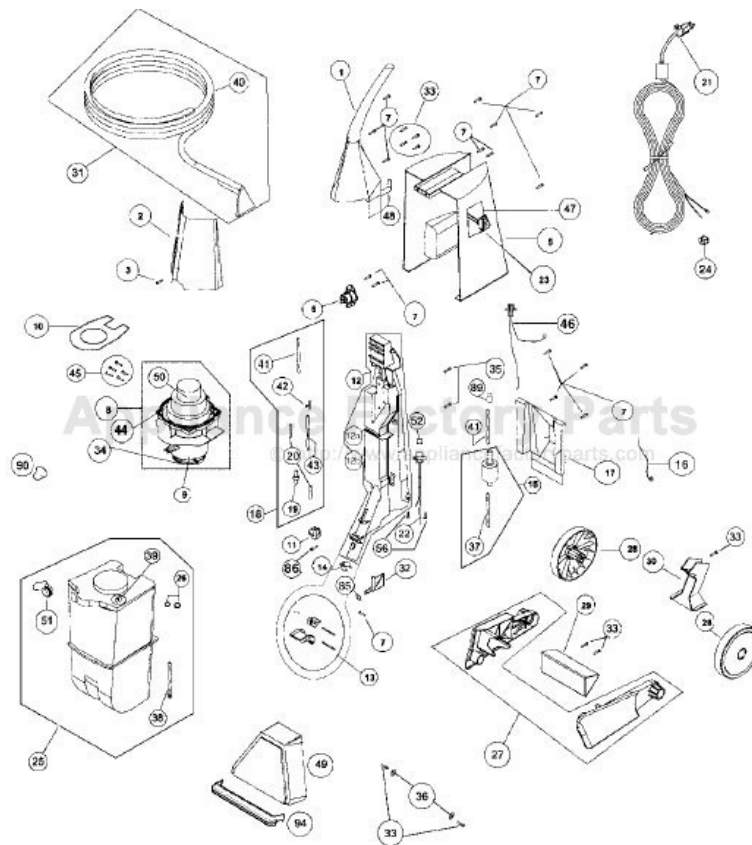

[Find Your Oreck Vacuum Cleaner Parts - Select From 248 Models](#)

----- Manual continues below -----