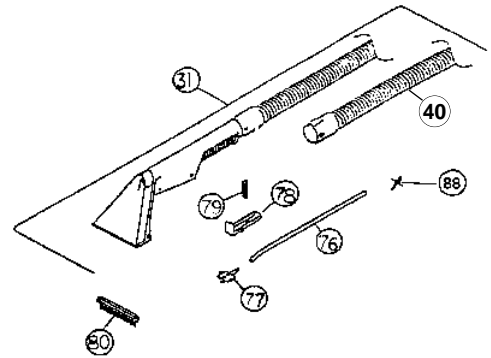

**Upholstery Nozzle
Assembly w/ Hose:**