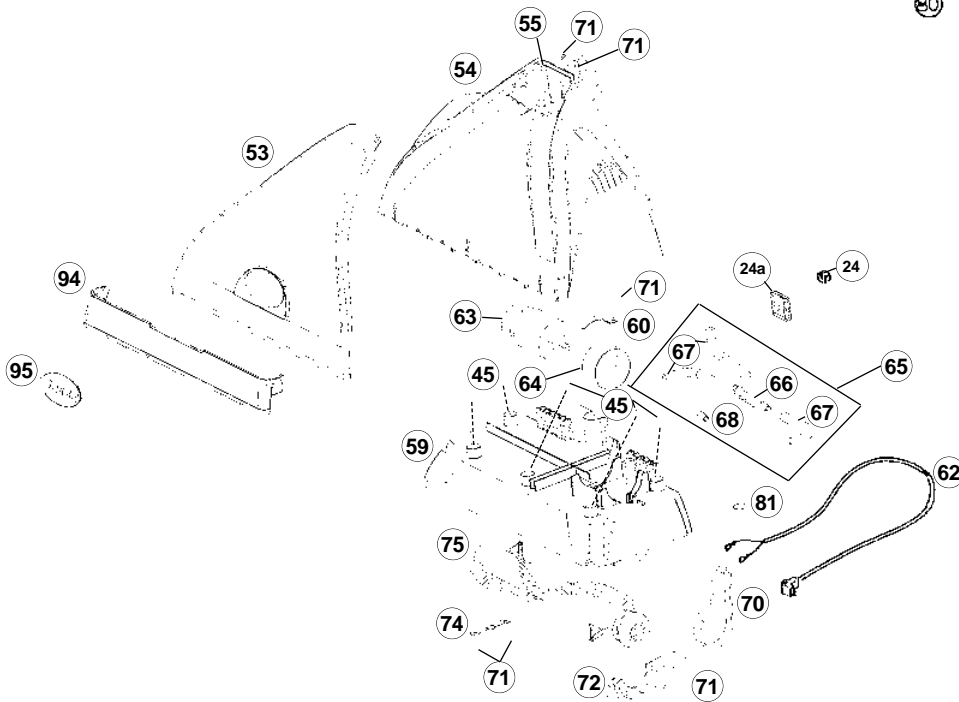

M800 / M800Q / M900Q / M900 12" Power Nozzle