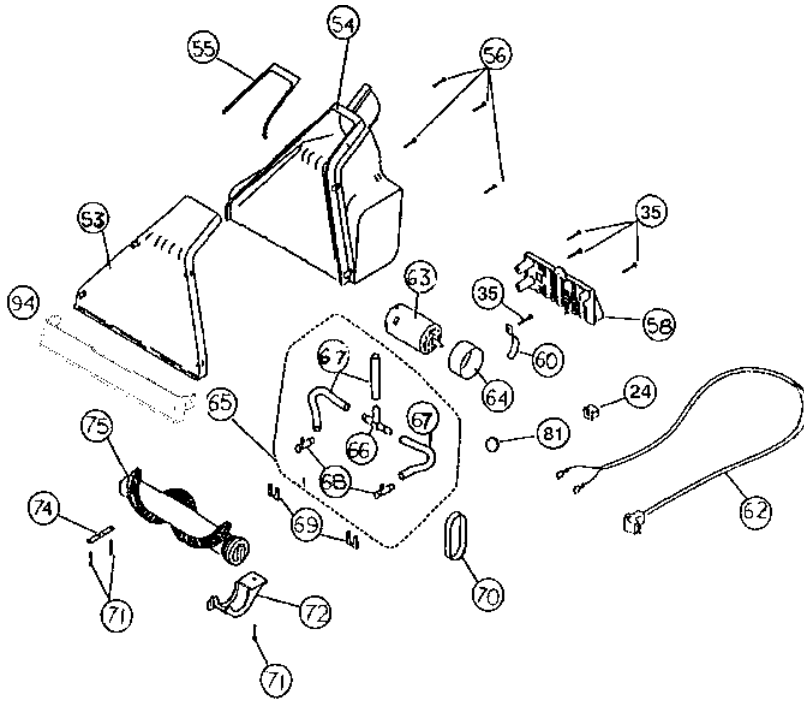

XLS465 / XLS465Q / XLS700 / XLS700Q 9" Power Nozzle