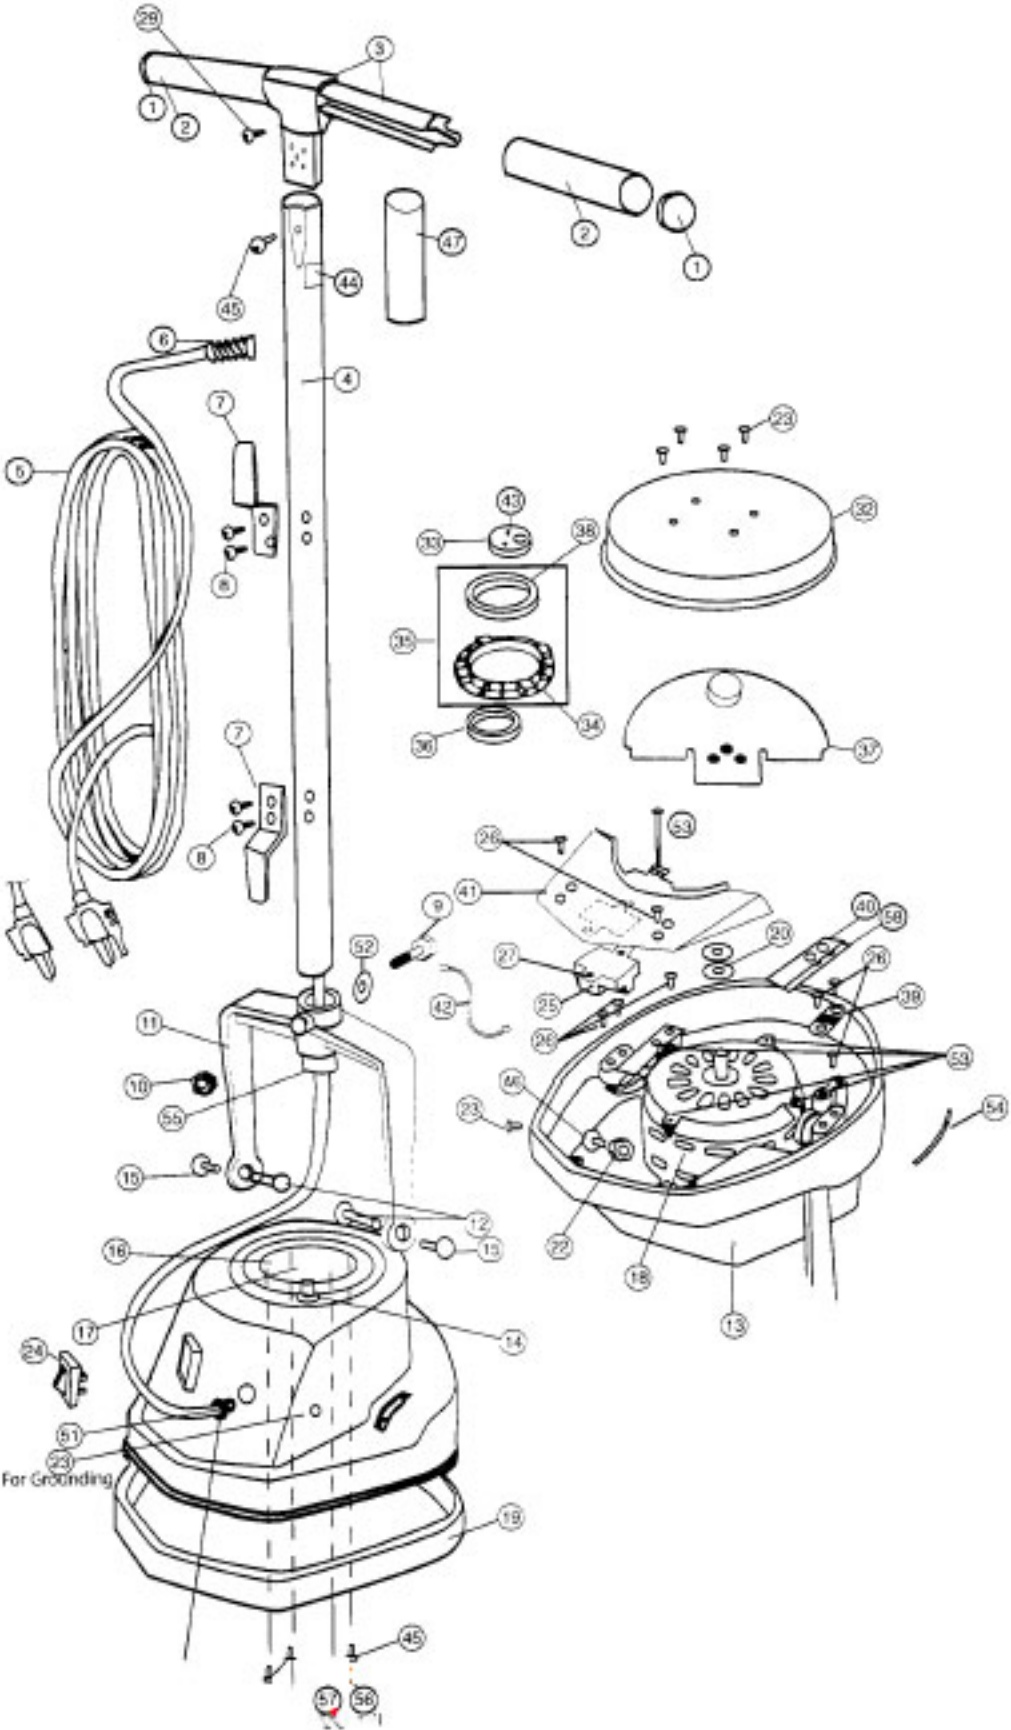

ORB300, ORB400 & ORB480

Part Numbers Listing: ORB300, ORB400 & ORB480

#	Item	Order #	Qty.	Pk.			
1	T- HANDLE END CAPS	120180	2	1			
	T- HANDLE GRIPS	120181	2	1	NLA	NLA	NLA
3	T- HANDLE	53140-02-451	1	1			
4	HANDLE TUBE, CHROME (400 SERIES)	53141-03	1	1			
4A	HANDLE TUBE (300 SERIES)	130156	1	1	NLA	NLA	NLA
5	CORD SET, RED (400 SERIES)	53142-01-451	1	1			
5A	CORD SET, WHITE (300 SERIES)	130000	1	1			
5B	CORD SET, BLACK, EUROSTYLE (480E SERIES) ORDER 49 & 50	53143-01-327	1	1			
5C	CORD SET, BLACK, UK (480 SERIES) ORDER 49 & 50	53144-01-327	1	1			
5D	CORD SET, BLACK, (480AZ SERIES) ORDER 49 & 50	53145-01-327	1	1			
6	HEYCO STRAIN RELIEF (400 SERIES)	03-00520-01	1	1			
6A	HEYCO STRAIN RELIEF (300 SERIES)	120002	1	1			
6B	HEYCO STRAIN RELIEF AT TUBE (480 SERIES)	03-00521-01	1	1			
6C	HEYCO STRAIN RELIEF AT HOUSING (480 SERIES)	03-00455-02	1	1			
7	CORD HOOKS, CHROME	53147-02	2	1			
11	YOKE	53148-01	1	1			
12	HANDLE PIN	03-00529-01	2	1			
13	MAIN BODY HOUSING	53149-01	1	1			
14	RESET BUTTON	53150-01-451	1	1			
15	DELRIIN BUSHING	53237-01	2	1			
16	GRILL (MOTOR COVER)	53151-01	1	1			
17	LABEL, ROUND	53239-01	1	1			
18	MOTOR KIT (120 VOLT) (400 & 300 SERIES)	09-53152-01	1	1			
18A	MOTOR KIT (230 VOLT) (480 SERIES)	09-53153-01	1	1			
19	BUMPER	53154-01-451	1	1			
21	SWITCH ROCKER (300/400 SERIES)	53155-01	1	1			
25	RELAY - (120 VOLT) (400 SERIES)	53157-01	1	1			
25A	RELAY - (120 VOLT) (300 SERIES)	120500	1	1			
25B	RELAY - (230 VOLT) (480 SERIES)	53158-01	1	1			
32	BRUSH HOLDER PAN	53159-01-0000	1	1			
33	PLUG BEARING	53160-01	1	1			
34	BEARING RETAINER	53162-01	1	1			
35	RETAINER BEARING & BALL BEARING ASSEMBLY	09-53266-51	1	1			
36	SPACER BEARING	53163-01	1	1			
37	FLYWHEEL	09-53335-02	1	1			
38	BEARING	53161-01	1	1			
39	PILLOW BLOCK (YOKE PIN HOLDER)	53165-01	2	1			
40	SPRING	53166-01	2	1			
41	PLATE COVER	53167-03	1	1			
42	5' LEAD WIRE WITH TERMINALS	53170-51	1	1			
44	WARNING LABEL	53172-02	1	1			
47	INSULATOR TUBE (480 SERIES)	53173-01-0327	1	1	NLA	NLA	NLA
49	CONNECTOR BUTT, BRA 2280 (480 SERIES)	53275-01	1	1			
50	SLIDE, QUICK 1/4" (480 SERIES)	53138-01	1	1			
51	STRAIN RELIEF (480 SERIES)	03-00455-02	1	1			
	STRAIN RELIEF (400 SERIES)	03-00520-01	1	1			
54	CABLE TIE	03-00404-01	1	1			
	LABEL, ORECK (NOT SHOWN)	53368-01	1	1			
5	HEYCO STRAIN RELIEF, WHITE (400 SERIES)	03-00637-01	1	1			
	HEYCO STRAIN RELIEF (480 SERIES)	03-00520-01	1	1			
58	SPRING, NYLON	03-002	2	1			