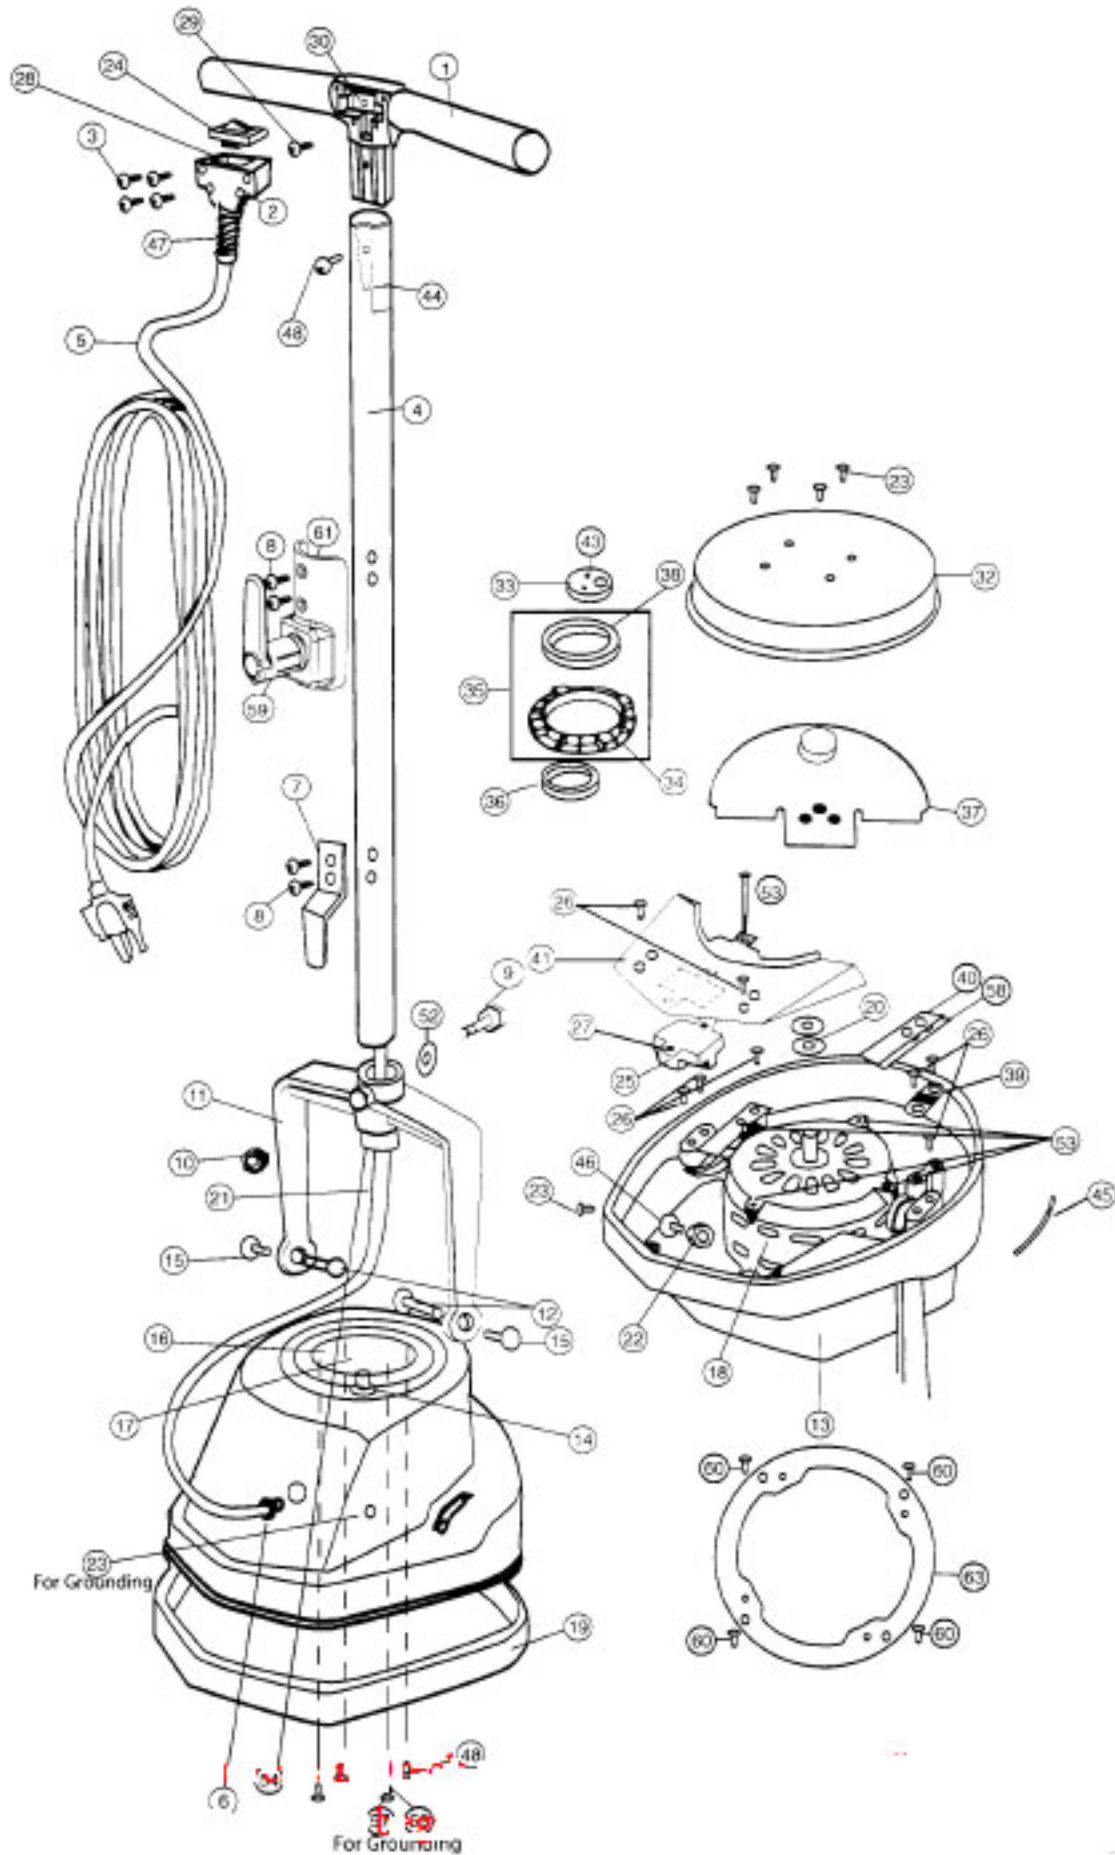

ORB600 Series & ORB700 Series

Part Numbers Listing: ORB600MW, ORB600B, ORB600BONUS, ORB700MB, ORB700BONUS

#	Item	Order #	Qty.	Pk.			
	T-HANDLE, CLEAR BLUE (ORB600 SERIES)	53140-02-455	1	1			
	T-HANDLE, BLACK (ORB700 SERIES)	53140-02-0327	1	1			
2	COVER, SWITCH, WHITE (ORB600 SERIES)	53258-02-453	1	1			
	COVER, SWITCH, BLACK (ORB700 SERIES)	53258-02-0327	1	1			
4	TUBE, CHROME	53141-03	1	1			
5	POWER CORD, BLACK 30'	53336-01-327	1	1			
6	STRAIN RELIEF	03-00520-01	1	1			
7	CORD HOOKS, CHROME	53147-02	1	1			
11	YOKE, WHITE (ORB600 SERIES)	53148-02	1	1			
	YOKE, BLACK (ORB700 SERIES)	53148-03	1	1			
12	HANDLE PIN	03-00529-01	2	1			
13	MAIN BODY HOUSING, WHITE (ORB600 SERIES)	53149-04*	1	1			
	MAIN BODY HOUSING, BLACK (ORB700 SERIES)	53416-02	1	1			
14	RESET BUTTON, RED (ORB700 SERIES)	53150-01-451	1	1			
15	DELRIIN BUSHING	53237-01	2	1			
16	GRILL (MOTOR COVER), CHROME	53151-05	1	1			
17	LABEL, ROUND, ORECK, BLUE/WHITE (ORB600 SERIES)	53341-02	1	1			
	LABEL, ROUND, ORECK, ALUMINUM / BLACK (ORB700 SERIES)	53341-03	1	1			
18	MOTOR KIT (ORB600 SERIES)	09-53340-01	1	1			
	MOTOR KIT (ORB700 SERIES)	09-53152-01	1	1			
19	BUMPER, CLEAR BLUE (ORB600 SERIES)	53154-01-455	1	1			
	BUMPER, SMOKE (ORB700 SERIES)	53154-01-460	1	1			
	PIGTAIL	53169-01	1	1			
24	SWITCH ROCKER	53156-01	1	1			
25	RELAY	53157-01	1	1			
32	BOTTOM PAN	53159-01-0000	1	1			
33	PLUG BEARING	53160-01	1	1			
34	BEARING RETAINER	53162-01	1	1			
35	RETAINER BEARING & BALL BEARING ASSEMBLY	09-53266-51	1	1			
36	SPACER	53163-01	1	1			
37	FLYWHEEL W/ COUNTERWEIGHT	09-53335-02	1	1			
38	BEARING	53161-01	1	1			
39	PILLOW BLOCK (YOKE PIN HOLDER)	53165-01	2	1			
40	SPRING	53166-01	2	1			
41	PLATE COVER	53167-03	1	1			
44	WARNING LABEL	53172-02	1	1			
45	CABLE TIE	03-00404-01	1	1			
47	STRAIN RELIEF	03-00621-01	1	1			
54	STRAIN RELIEF	03-00637-01	1	1			
58	SPRING, NYLON	53337-01	2	1			
59	ASSY, CORD WRAP & POST, GRAY	09-75185-06	1	1			
61	BRACKET, CORD DUMP, GRAY	53412-01-436	1	1			
62	MOTOR PLATE (ORB600 SERIES)	53333-01	1	1			
	LABEL CURVED, ORBITER, CURBITERING	172-015-01	1	1			
	LABEL CURVED, ORBITER, ALUMINUM / BLACK (ORB700 SERIES)	53342-03	1	1			
	MANUAL, OWNER'S	53367-01	1	1			