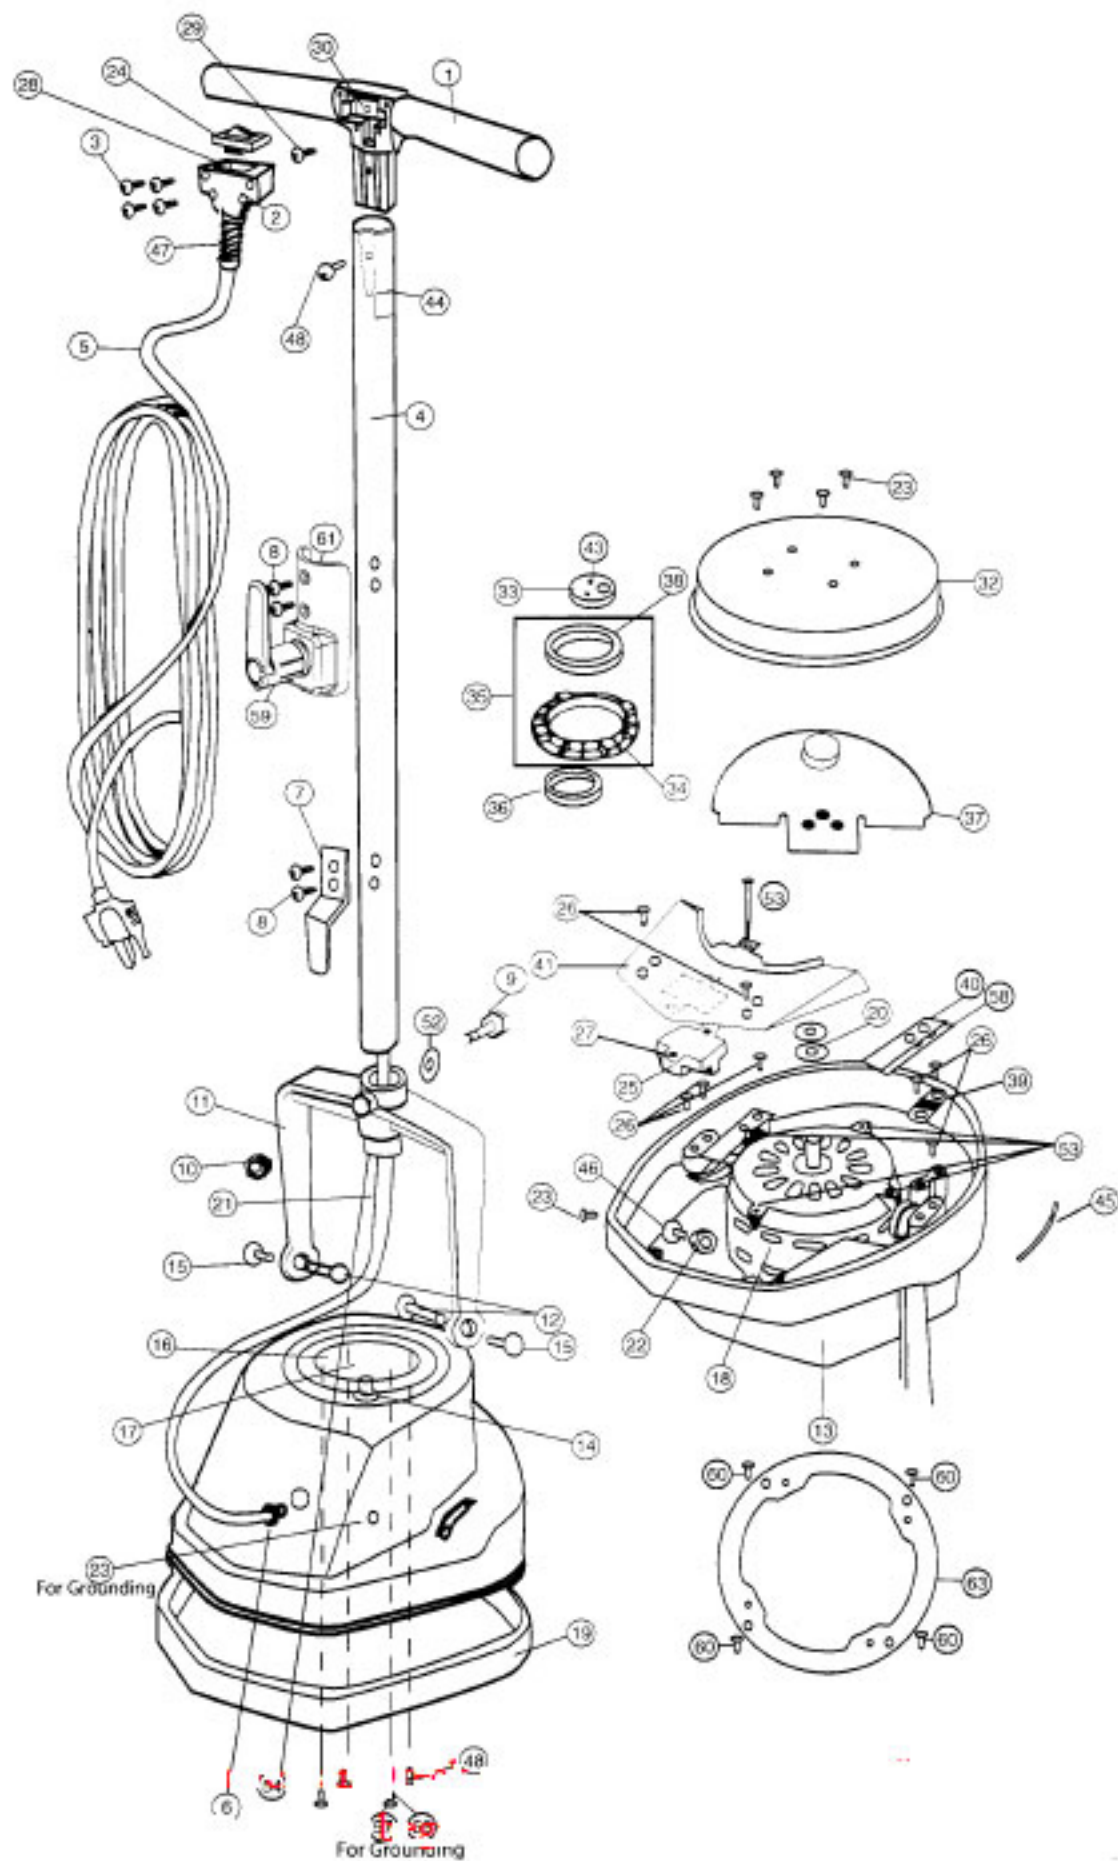

ORB600 Series & ORB700 Series

Part Numbers Listing: ORB600MW, ORB600B, ORB600BONUS, ORB700MB, ORB700BONUS

#	Item	Order #	Qty.	Pk.			
	T-HANDLE, CLEAR BLUE (ORB600 SERIES)	53140-02-455	1	1			
	T-HANDLE, BLACK (ORB700 SERIES)	53140-02-0327	1	1			
2	COVER, SWITCH, WHITE (ORB600 SERIES)	53258-02-453	1	1			
	COVER, SWITCH, BLACK (ORB700 SERIES)	53258-02-0327	1	1			
4	TUBE, CHROME	53141-03	1	1			
5	POWER CORD, BLACK 30'	53336-01-327	1	1			
6	STRAIN RELIEF	03-00520-01	1	1			
7	CORD HOOKS, CHROME	53147-02	1	1			
11	YOKE, WHITE (ORB600 SERIES)	53148-02	1	1			
	YOKE, BLACK (ORB700 SERIES)	53148-03	1	1			
12	HANDLE PIN	03-00529-01	2	1			
13	MAIN BODY HOUSING, WHITE (ORB600 SERIES)	53149-04*	1	1			
	MAIN BODY HOUSING, BLACK (ORB700 SERIES)	53416-02	1	1			
14	RESET BUTTON, RED (ORB700 SERIES)	53150-01-451	1	1			
15	DELRIIN BUSHING	53237-01	2	1			
16	GRILL (MOTOR COVER), CHROME	53151-05	1	1			
17	LABEL, ROUND, ORECK, BLUE/WHITE (ORB600 SERIES)	53341-02	1	1			
	LABEL, ROUND, ORECK, ALUMINUM / BLACK (ORB700 SERIES)	53341-03	1	1			
18	MOTOR KIT (ORB600 SERIES)	09-53340-01	1	1			
	MOTOR KIT (ORB700 SERIES)	09-53152-01	1	1			
19	BUMPER, CLEAR BLUE (ORB600 SERIES)	53154-01-455	1	1			
	BUMPER, SMOKE (ORB700 SERIES)	53154-01-460	1	1			
	PIGTAIL	53169-01	1	1			
24	SWITCH ROCKER	53156-01	1	1			
25	RELAY	53157-01	1	1			
32	BOTTOM PAN	53159-01-0000	1	1			
33	PLUG BEARING	53160-01	1	1			
34	BEARING RETAINER	53162-01	1	1			
35	RETAINER BEARING & BALL BEARING ASSEMBLY	09-53266-51	1	1			
36	SPACER	53163-01	1	1			
37	FLYWHEEL W/ COUNTERWEIGHT	09-53335-02	1	1			
38	BEARING	53161-01	1	1			
39	PILLOW BLOCK (YOKE PIN HOLDER)	53165-01	2	1			
40	SPRING	53166-01	2	1			
41	PLATE COVER	53167-03	1	1			
44	WARNING LABEL	53172-02	1	1			
45	CABLE TIE	03-00404-01	1	1			
47	STRAIN RELIEF	03-00621-01	1	1			
54	STRAIN RELIEF	03-00637-01	1	1			
58	SPRING, NYLON	53337-01	2	1			
59	ASSY, CORD WRAP & POST, GRAY	09-75185-06	1	1			
61	BRACKET, CORD DUMP, GRAY	53412-01-436	1	1			
62	MOTOR PLATE (ORB600 SERIES)	53333-01	1	1			
	LABEL CURVED, ORBITER, CURBITERING	172-015-01	1	1			
	LABEL CURVED, ORBITER, ALUMINUM / BLACK (ORB700 SERIES)	53342-03	1	1			
	MANUAL, OWNER'S	53367-01	1	1			