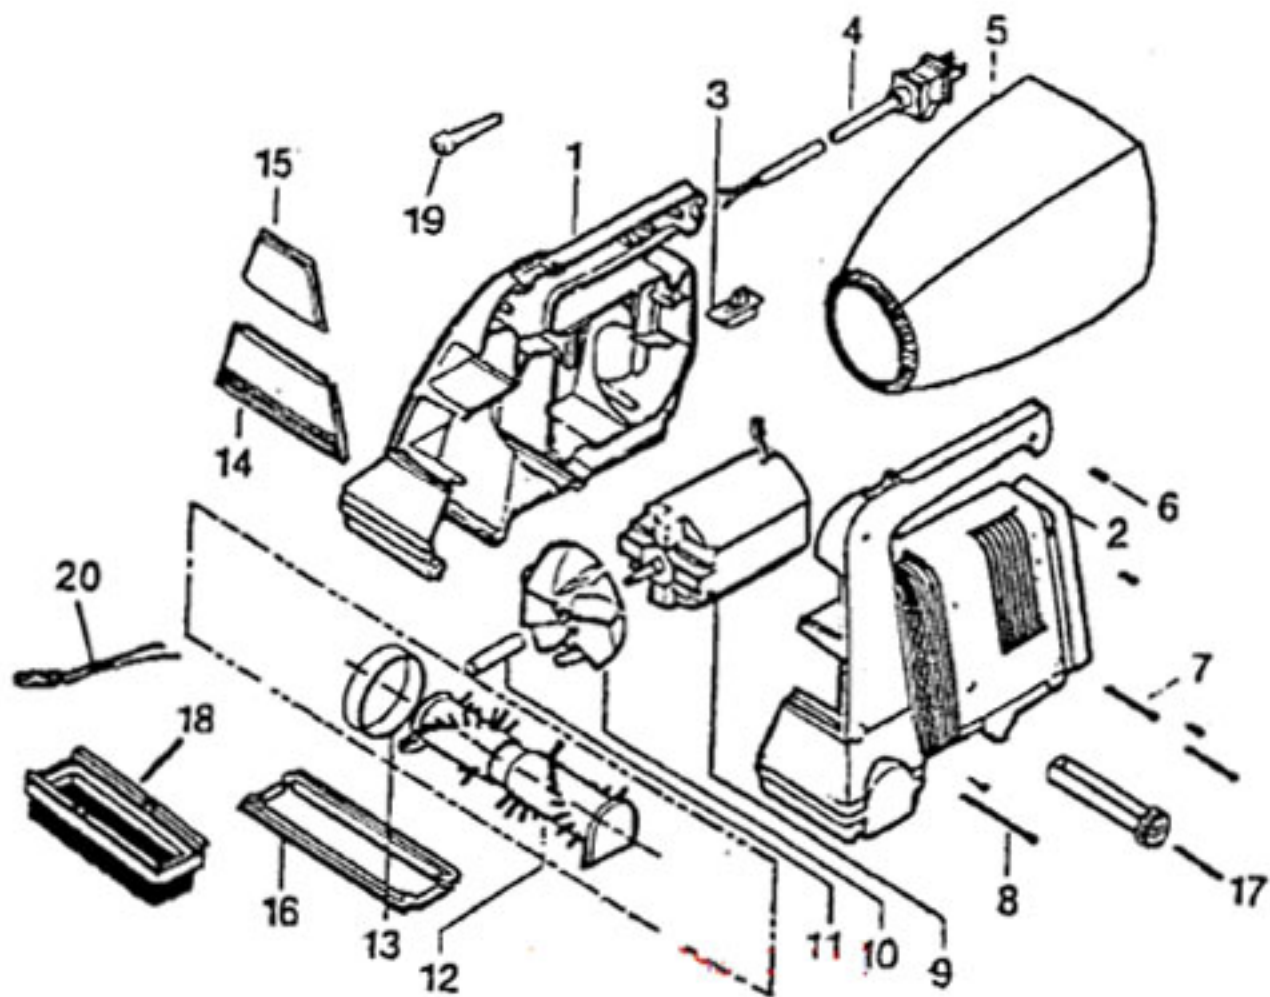

----- Manual continues below part list -----

Available Replacement Parts for Oreck PB250LA

[701260](#)

BELT OEM FOR ROYAL EACH

Part Numbers Listing: PB250LA

#	Item	Order #	Qty.	Pk.			
1	HOUSING - RIGHT	63556N	1	1			
2	HOUSING - LEFT	63556N	1	1			
3	SWITCH	63568A	1	1			
4	CORD-POWER	61576T	1	1			
5	BAG-DUST	63573A	1	1			
9	MOTOR	63960	1	1			
9A	MOTOR, 3 WIRE	63961	1	1			
10	IMPELLER	63550A	1	1			
11	SHAFT-BELT	63568	1	1			
12	BRUSH ROLLER ASSEMBLY	63199	1	1			
13	BELT	63553	1	1			
14	FRONT PLATE ASSEMBLY	80283H	1	1			
15	LENS	80380D	1	1			
16	PLATE-GLIDE	63579	1	1			
17	AIR FLOW CONTROL KNOB	63563D	1	1			
18	BRUSH RECTANGULAR	63575	1	1			
19	BRUSHING STRAIN RELIEF	63586	1	1			
20	LAMP AND SOCKET	63955	1	1			
21	TOOLS KIT	63563D	1	1			
22	MOUNTING BRACKET	63377	1	1			
23	ADAPTOR	63395	1	1			
24	3FT. HOSE	63547	1	1			
25	CREVICE TOOL	72031-01-0431	1	1			
26	UPHOLSTERY TOOL	72030-01-0431	1	1			
27	COUPLINGS	63536A	2	1			
28	EXTENSION WAND	63396	1	1			
	HARDWARE PACKET	80071A	1	1			
	8OZ. - 1/2LB. DRY SHAMPOO	OC8	1	1	NLA	NLA	NLA

Standard Fastener and Hardware Listing

#	Item	Order #	Pk.	Excl. Distr.	Dealer	Retail
6	SCREW, SHORT	63570M	100			
7	SCREW, MOTOR	03-00390-15M	100			
8	SCREW, LONG	63571M	100			