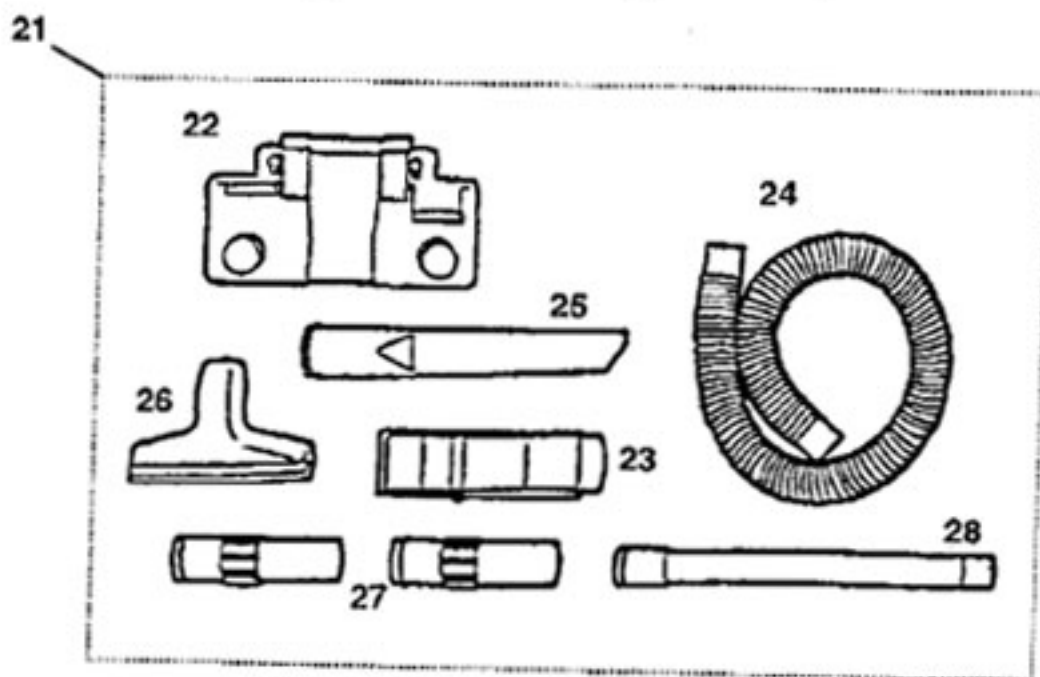

----- Manual continues below part list -----

Available Replacement Parts for Oreck PB250LA

[701260](#)

BELT OEM FOR ROYAL EACH

Part Numbers Listing: PB250LA

#	Item	Order #	Qty.	Pk.			
1	HOUSING - RIGHT	63556N	1	1			
2	HOUSING - LEFT	63556N	1	1			
3	SWITCH	63568A	1	1			
4	CORD-POWER	61576T	1	1			
5	BAG-DUST	63573A	1	1			
9	MOTOR	63960	1	1			
9A	MOTOR, 3 WIRE	63961	1	1			
10	IMPELLER	63550A	1	1			
11	SHAFT-BELT	63568	1	1			
12	BRUSH ROLLER ASSEMBLY	63199	1	1			
13	BELT	63553	1	1			
14	FRONT PLATE ASSEMBLY	80283H	1	1			
15	LENS	80380D	1	1			
16	PLATE-GLIDE	63579	1	1			
17	AIR FLOW CONTROL KNOB	63563D	1	1			
18	BRUSH RECTANGULAR	63575	1	1			
19	BRUSHING STRAIN RELIEF	63586	1	1			
20	LAMP AND SOCKET	63955	1	1			
21	TOOLS KIT	63563D	1	1			
22	MOUNTING BRACKET	63377	1	1			
23	ADAPTOR	63395	1	1			
24	3FT. HOSE	63547	1	1			
25	CREVICE TOOL	72031-01-0431	1	1			
26	UPHOLSTERY TOOL	72030-01-0431	1	1			
27	COUPLINGS	63536A	2	1			
28	EXTENSION WAND	63396	1	1			
	HARDWARE PACKET	80071A	1	1			
	8OZ. - 1/2LB. DRY SHAMPOO	OC8	1	1	NLA	NLA	NLA

Standard Fastener and Hardware Listing

#	Item	Order #	Pk.	Excl. Distr.	Dealer	Retail
6	SCREW, SHORT	63570M	100			
7	SCREW, MOTOR	03-00390-15M	100			
8	SCREW, LONG	63571M	100			