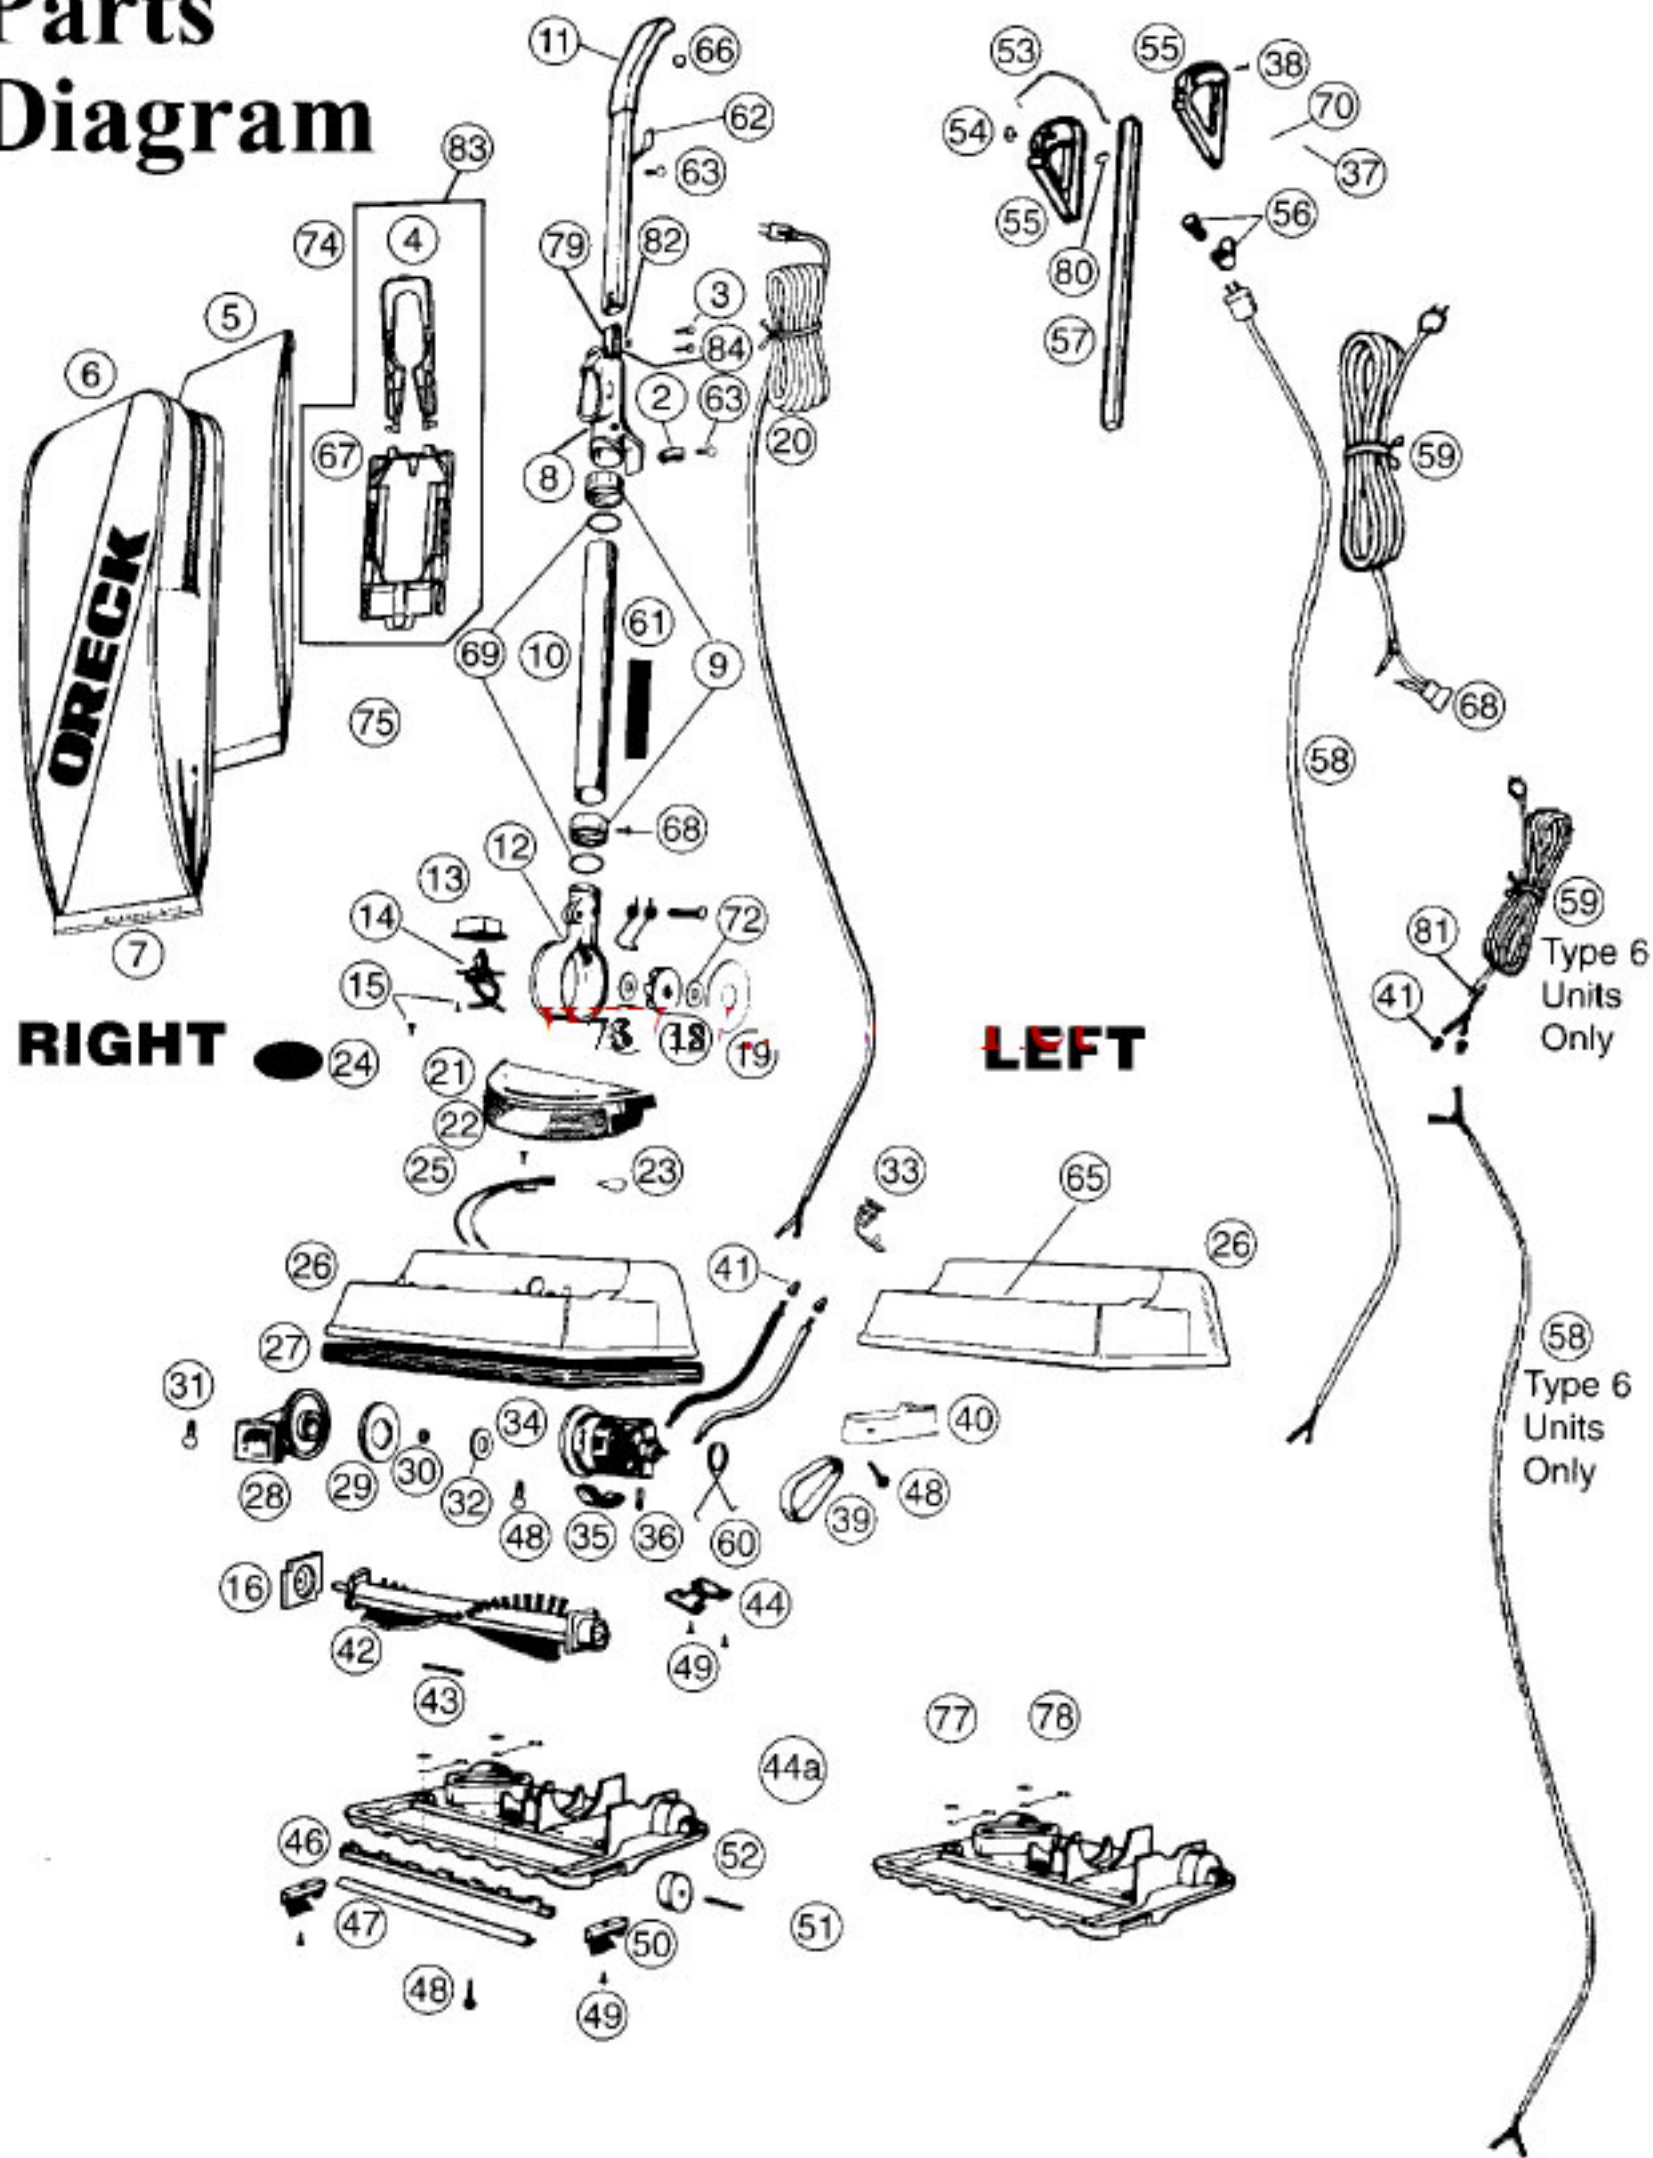

Parts Diagram