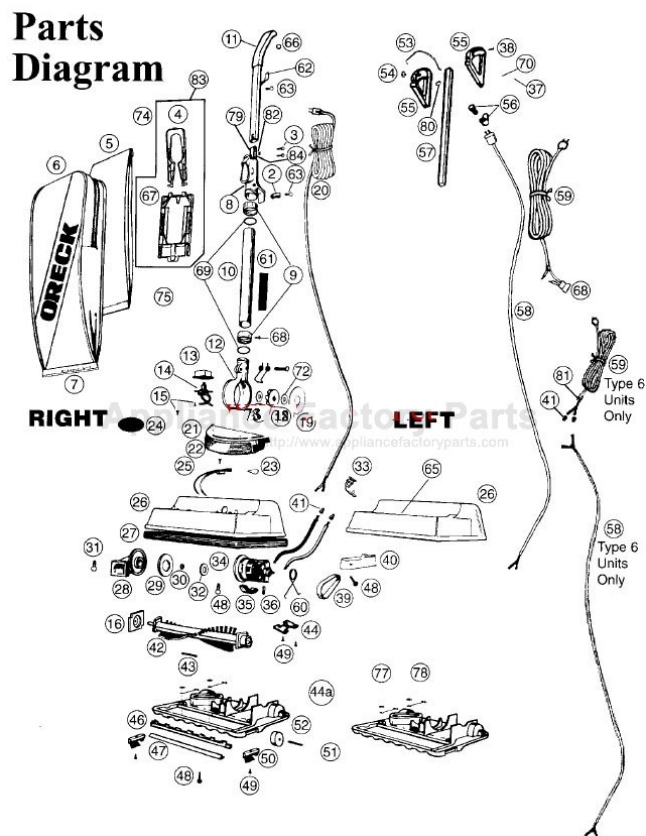

Oreck U3700HH Owner's Manual

[Shop genuine replacement parts for Oreck U3700HH](#)

[Find Your Oreck Vacuum Cleaner Parts - Select From 249 Models](#)

----- Manual continues below part list -----