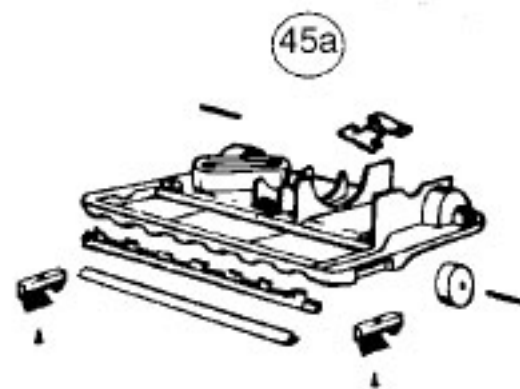

OR-1000	BELT, FLAT, UPRIGHTS, 1PK
OR-6000	MOTOR AFTERMARKET
OR-7200	FAN HOUSING ASSY
O-7564503	Cloth Bag, Outer Hypo-Allergenic 3700HH/

Parts Diagram

Parts Assemblies

Part Numbers Listing: XL3600HH / XL3600RH / XL3610HH / U3700HH / U3710HH
Hypo Bag, Lights, Helping Hand Handle