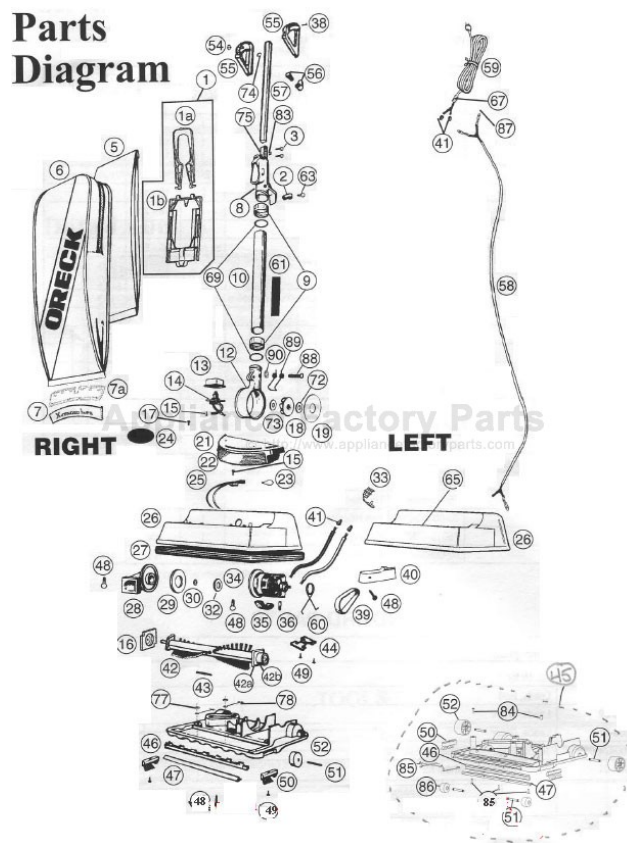

[Find Your Oreck Vacuum Cleaner Parts - Select From 249 Models](#)

----- Manual continues below part list -----