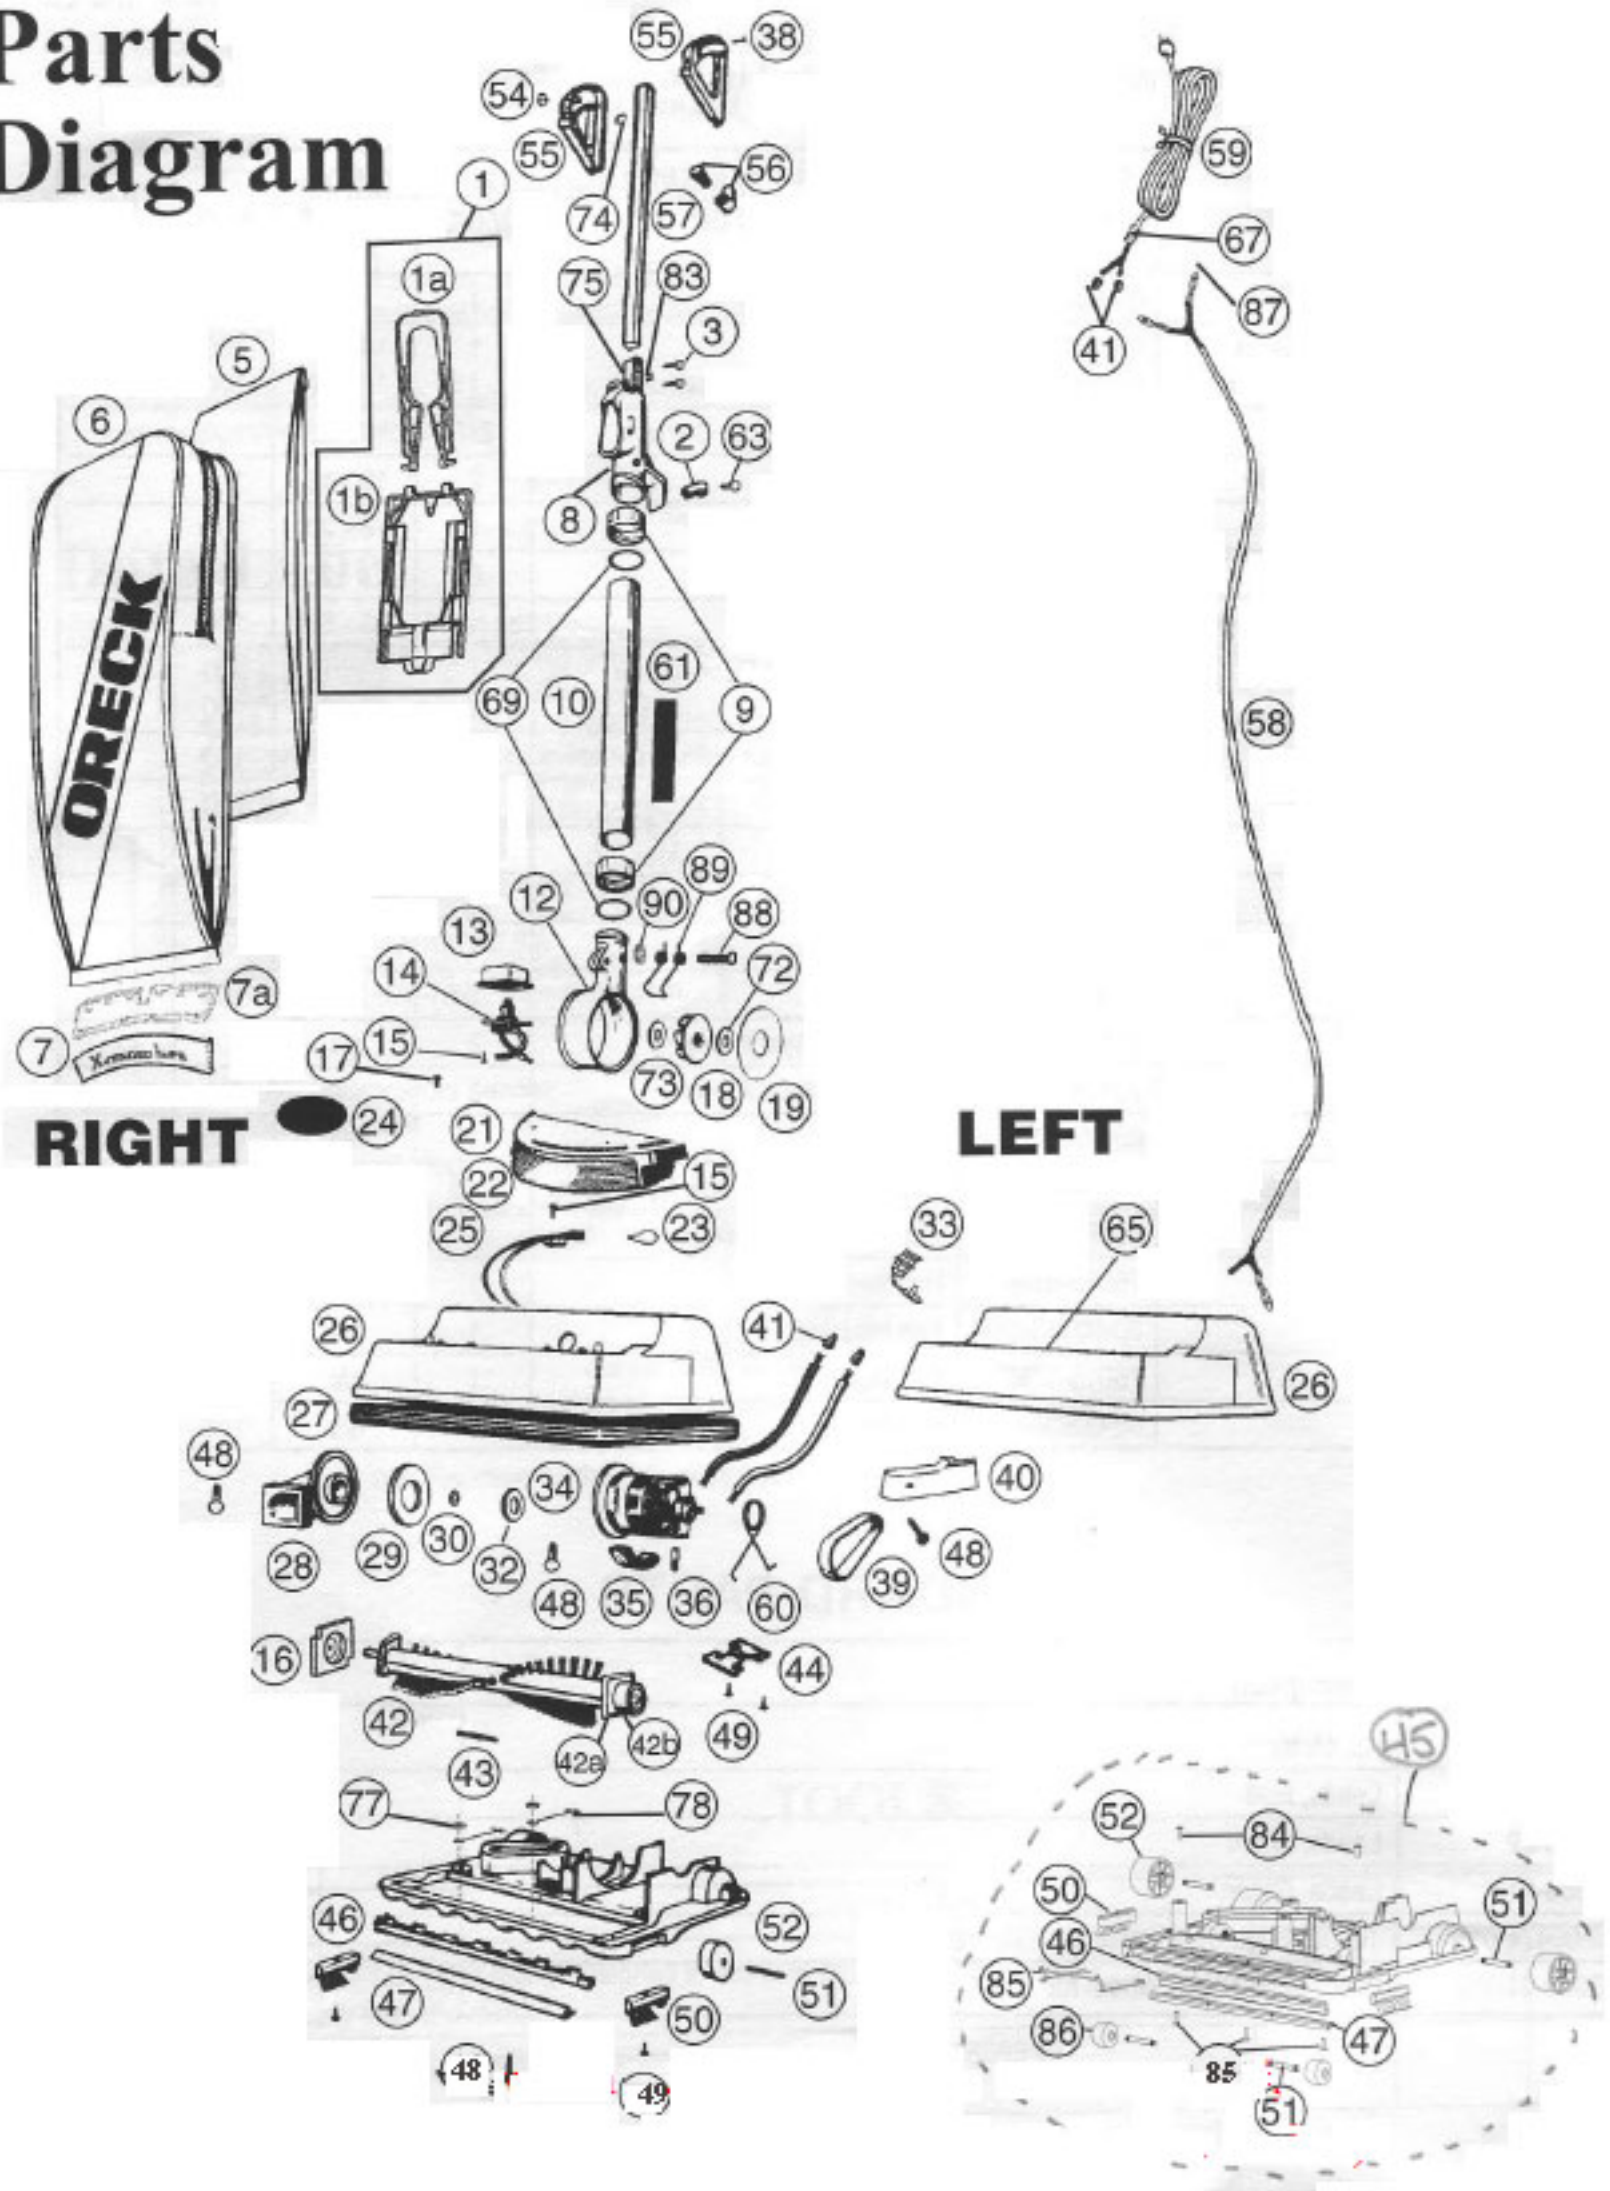

----- Manual continues below part list -----

Available Replacement Parts for Oreck U4080H2B

OR-1000	BELT, FLAT, UPRIGHTS, 1PK
OR-6000	MOTOR AFTERMARKET
OR-7200	FAN HOUSING ASSY

Parts Diagram

Part Numbers Listing: U4080H2B / U4080H2R / U4080H2Y
 Hypo Bag, Lights, Helping Hand Handle