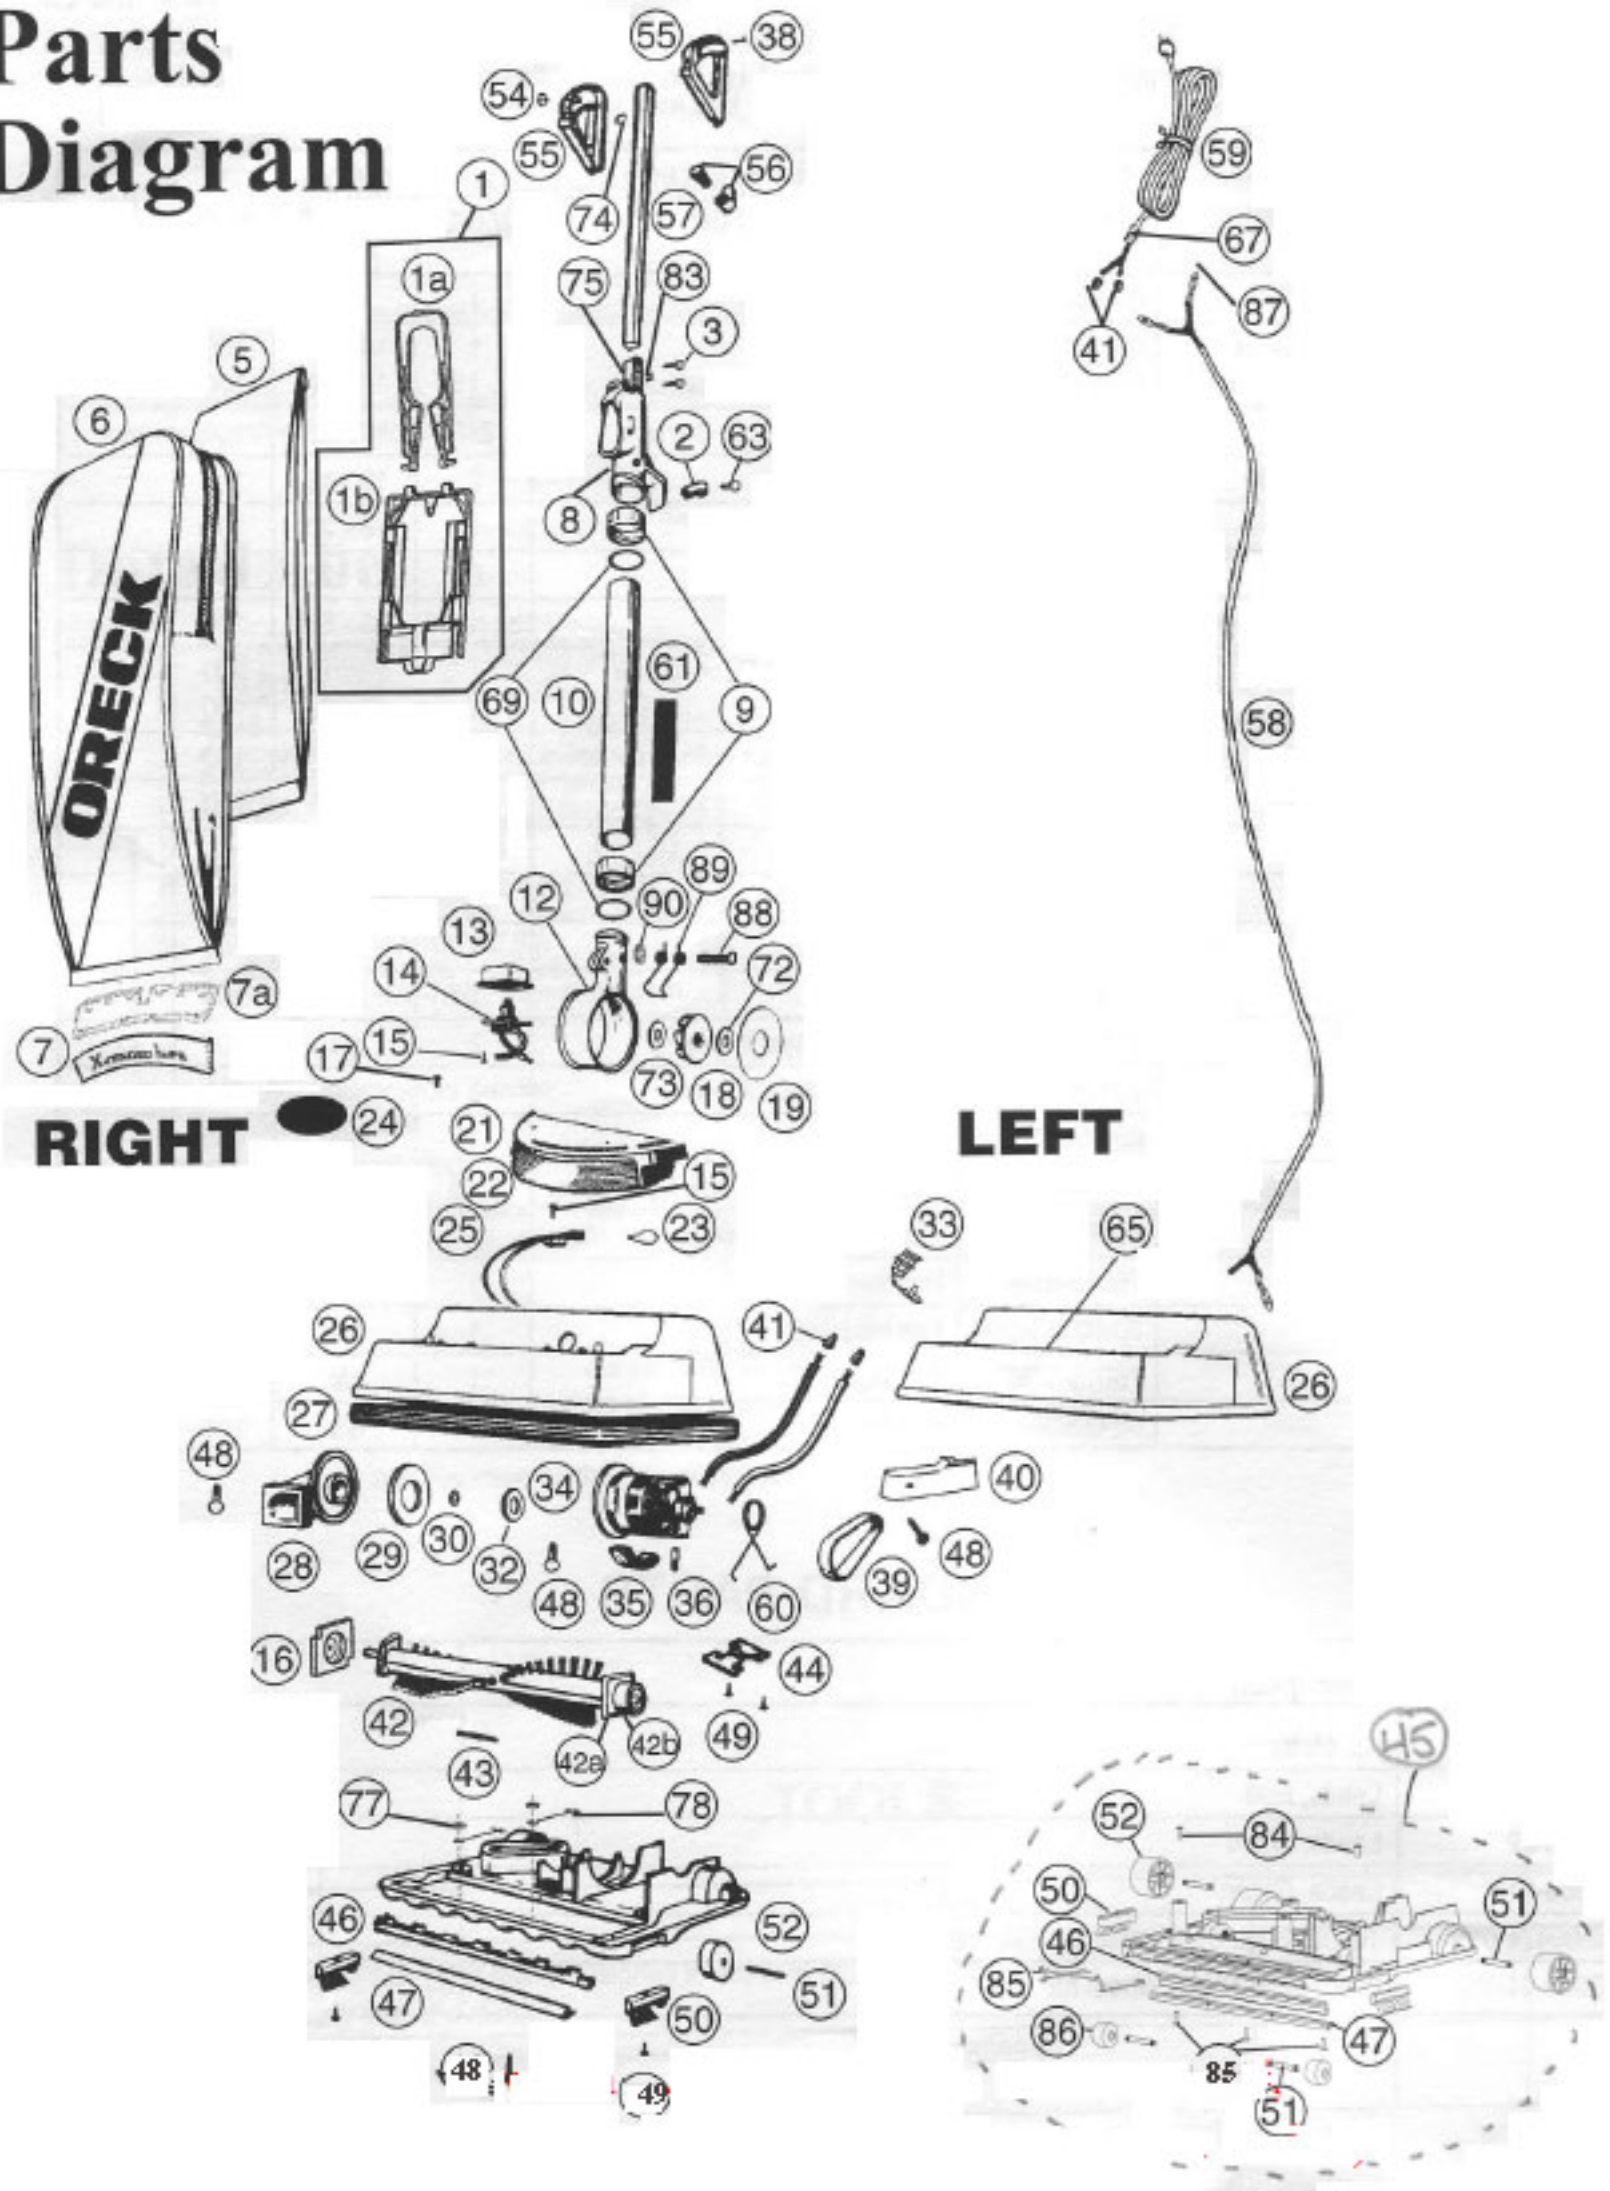

Parts Diagram

Part Numbers Listing: U4080H2B / U4080H2R / U4080H2Y
Hypo Bag, Lights, Helping Hand Handle

#	Item	Order #	Qty.	Pk.		
1	Kit, Bag Dock, includes 1a & 1b	09-75657-01	1	1		
1a	Docking Clip, Rear, Blue, Type CC	75583-01-438	1	1		
1b	Bag Dock Hinge, Blue, Type CC	75582-01-438	1	1		
5	Dust Bag, (8 Pk.) Hypo Allergenic	CCPK8DW	1	8		
	Dust Bag, (25 Pk.) Hypo Allergenic	CCPK25DW	1	25		
6	U4080H2B: Outer Bag, Lt. Gray, Blue, Ultra, Antimicrobial	75645-10	1	1		
	U4080H2R: Outer Bag, Lt. Gray, Red, Ultra, Antimicrobial	75645-08	1	1		
	U4080H2Y: Outer Bag, Lt. Gray, Yellow, Ultra, Antimicrobial	75645-09	1	1		
7	U4080H2B: Bag Clip, Front, Black w/White	09-75594-02	1	1		
	U4080H2R: Bag Clip, Front, Red w/White	09-75594-06	1	1		
	U4080H2Y: Bag Clip, Front, Yellow w/Black	09-75594-04	1	1		
7a	U4080H2B: Bag Clip, Rear, Black	75593-01-0327	1	1		
	U4080H2R: Bag Clip, Rear, Red	75593-01-444	1	1		
	U4080H2Y: Bag Clip, Rear, Yellow	75593-01-449	1	1		
8	Connector Assembly Kit, includes items #3 & #83	09-75308-57	1	1		
9	Collar	75309-02-0327	2	1		
10	Tube Assembly	75198-05	1	1		
12	Fan Housing Assembly includes Rivet & Spring	09-75343-03	1	1		
16	Endcard, Metal Pulley Brush, Fit	75704-01	1	1		
18	METAXALLOY™ Fan Kit w/Washers	09-75300-01	1	1		
19	Fan Cup Seal	75012-01	1	1		
20	Cord Set	see #59				
21	U4080H2B: Lamp Housing, Curved, Black	75521-01-0327	1	1		
	U4080H2R: Lamp Housing, Curved, Red	75521-01-444	1	1		
	U4080H2Y: Lamp Housing, Curved, Yellow	75521-01-449	1	1		
22	Lens	75520-01-455	1	1		
23	Bulb	00965-0019	2	1		
24	Badge Decal, Black on Silver	73020-04	1	1		
25	Lamp Holder	75539-01	1	1		
26	U4080H2B: Housing, Black	75033-17-0327	1	1		
	U4080H2R: Housing, Red	75033-17-444	1	1		
	U4080H2Y: Housing, Yellow	75033-17-449	1	1		
27	Bumper, Clear w/Blue Tint	75181-04	1	1		
28	Intake Pivot Assembly, includes #29	09-75086-02	1	1		
29	Felt Seal	75065-01	1	1		
32	Felt Seal, Motor	75117-01M	1	100		
33	Cord Retainer, Square	03-00494-01	1	1		
34	Motor Assembly Kit	09-75535-01	1	1		
35	Motor Seal	75095-01	2	1		
36	Kit, Motor Brush / Spring	09-75514-01	2	2