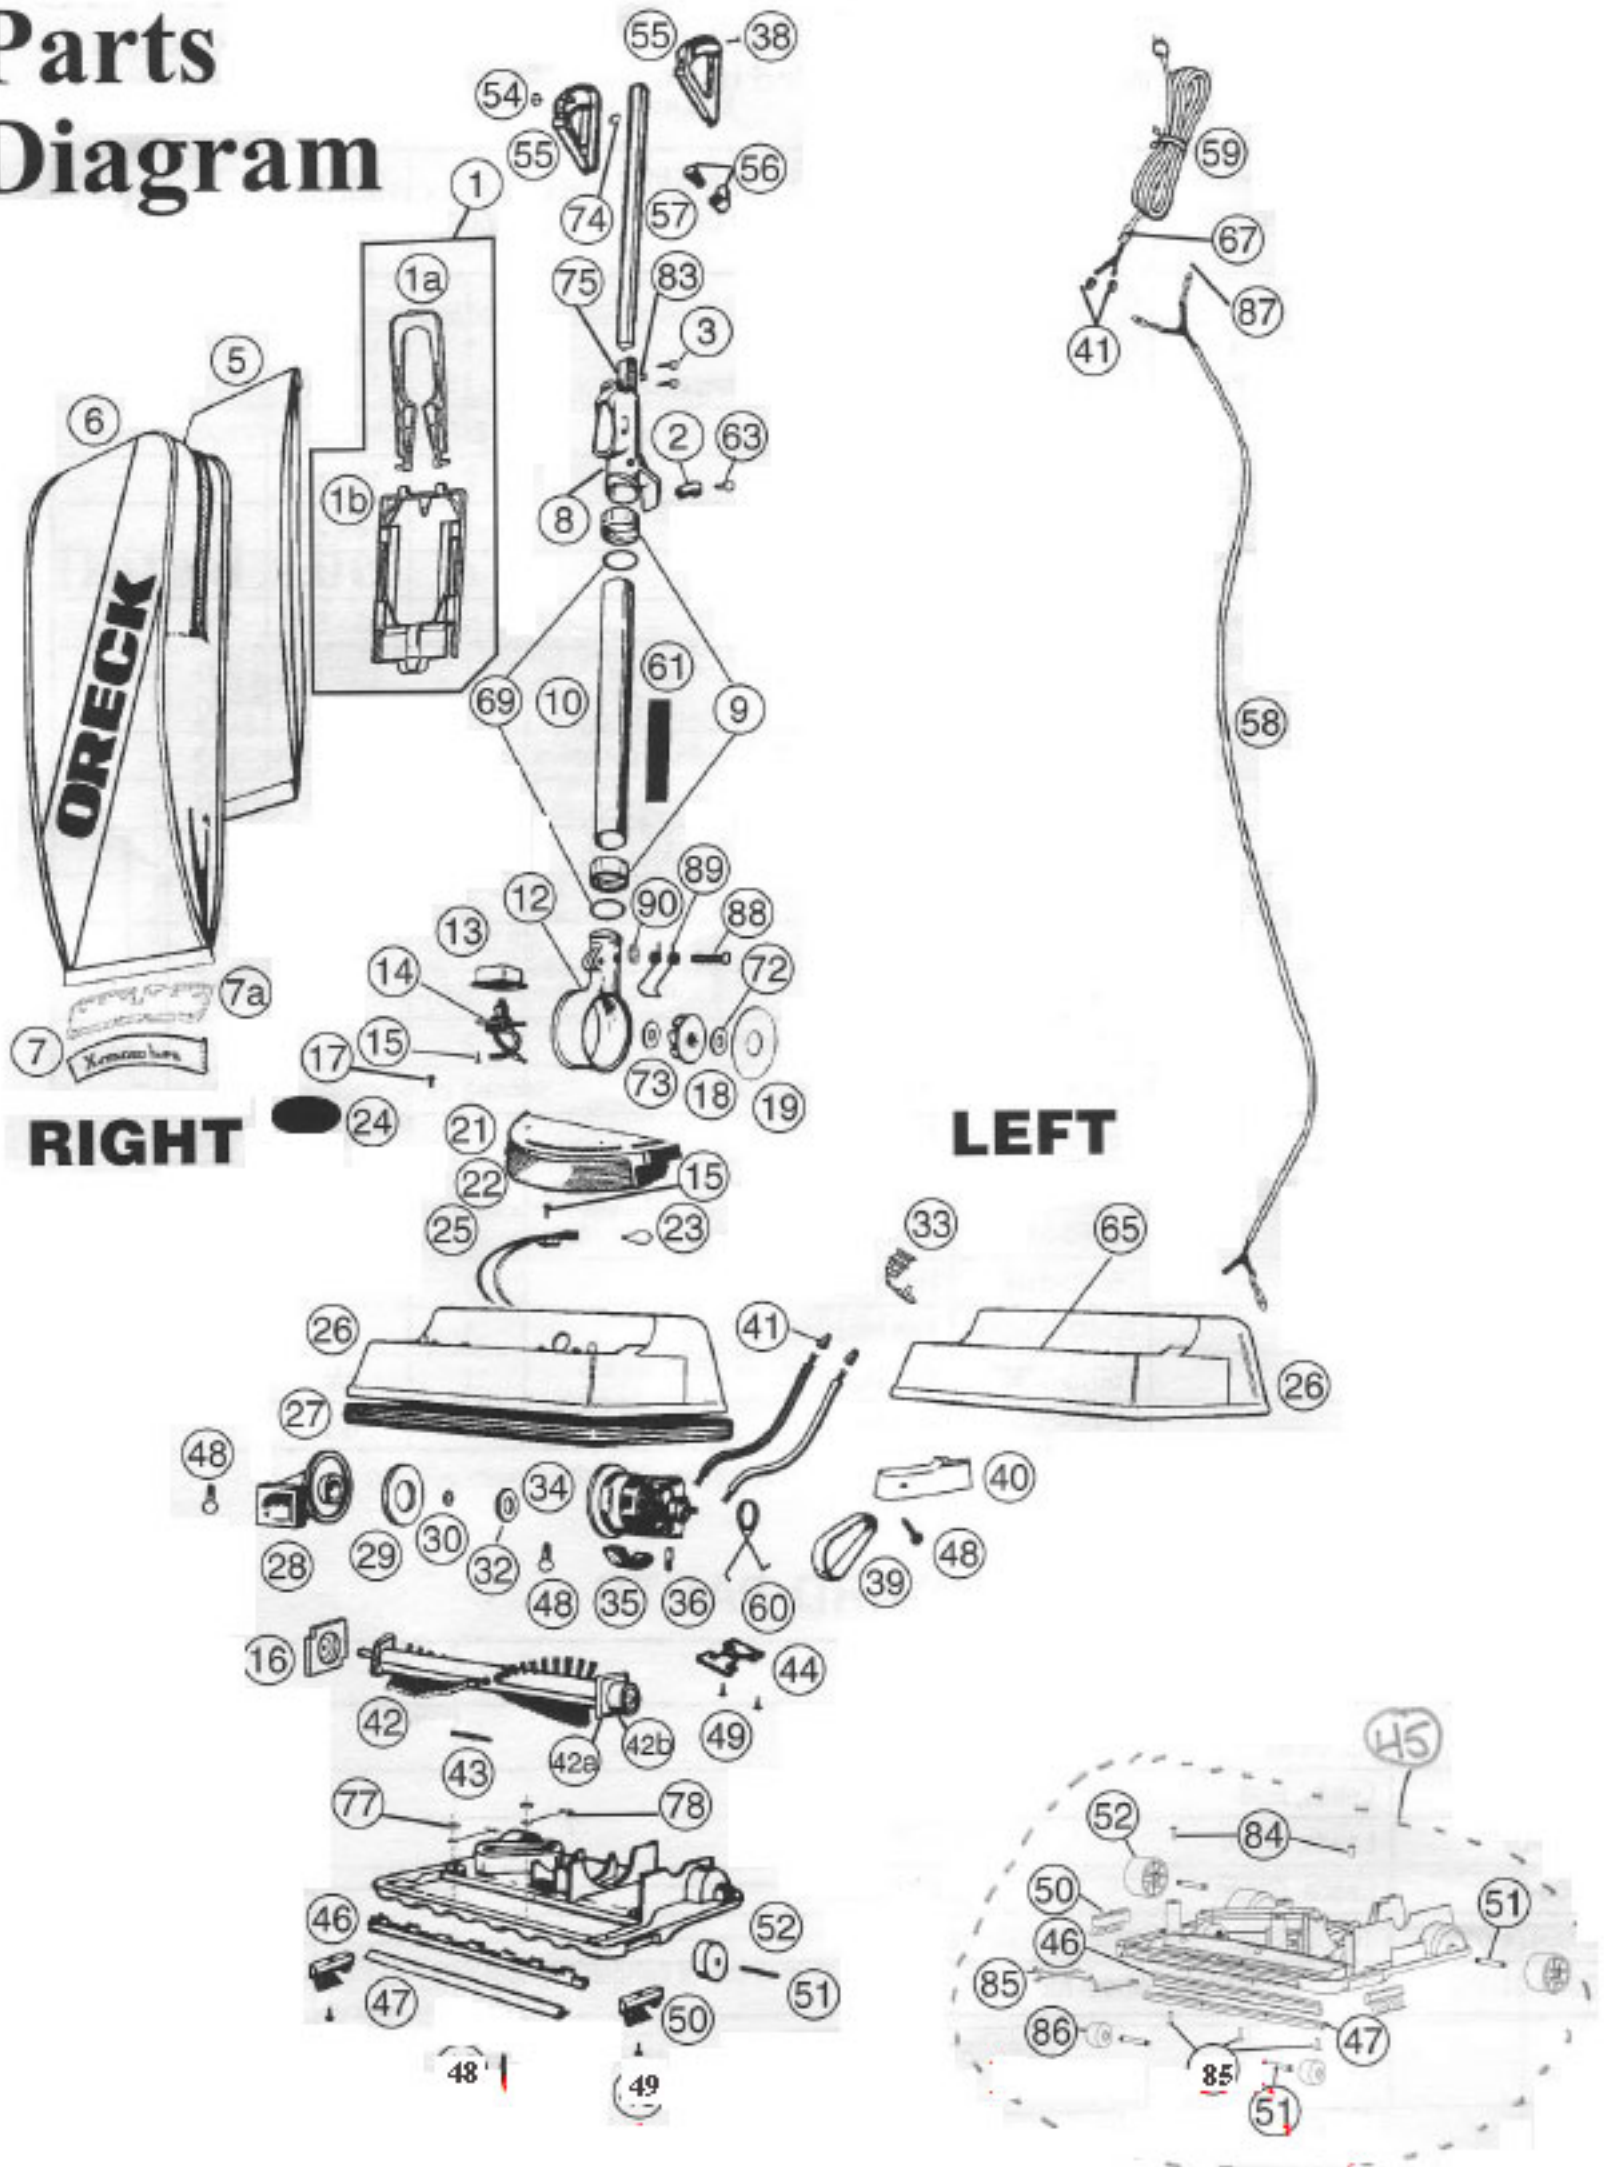

----- Manual continues below part list -----

Available Replacement Parts for Oreck U4090H2T

OR-1000	BELT, FLAT, UPRIGHTS, 1PK
OR-6000	MOTOR AFTERMARKET
OR-7200	FAN HOUSING ASSY

Parts Diagram

Part Numbers Listing: U4090H2B / U4090H2G / U4090H2T / U4090H2P
Hypo Bag, Lights, Helping Hand Handle