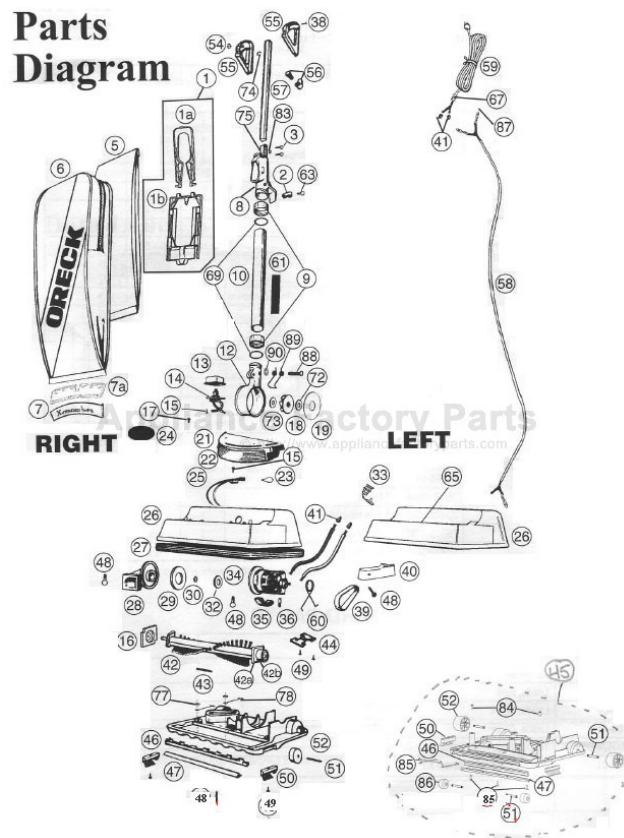

[Find Your Oreck Vacuum Cleaner Parts - Select From 249 Models](#)

----- Manual continues below part list -----