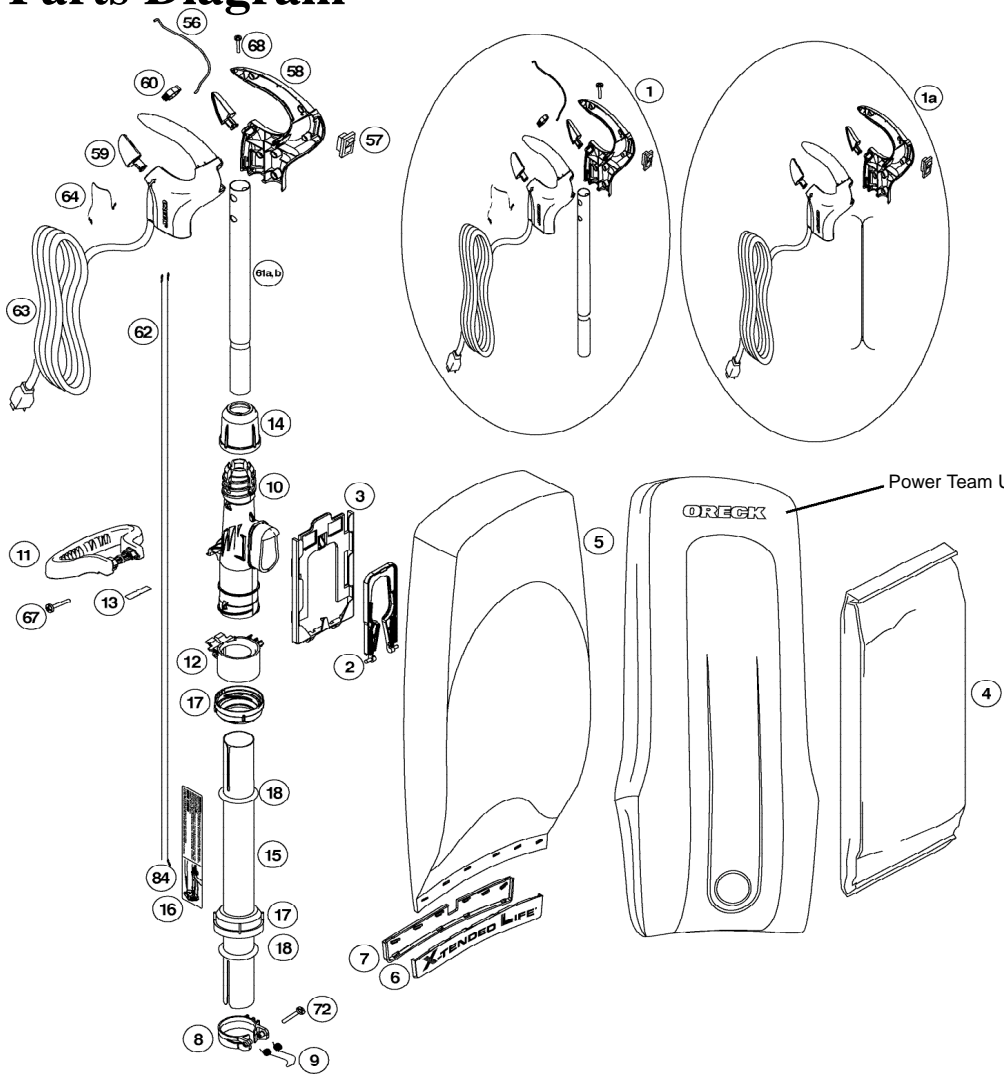

# Parts Diagram

## Upper View

"Y" Handle Gripset For XL21-780 Series

Power Team Units Only

## Lower View

## PLATINUM SERIES UPRIGHTS

Part Numbers Listing: **U7000ECR, U7000ECB, U7000ECP, U7100ECB**

*Antimicrobial Type 5 Units*

#	Item	Order #	Qty.	Pk.			
47	Complete Base Plate Assembly w/Squeegee, Channel, Wheels <i>Includes #48, 49, 50a, 51, 52, 53, 54, 71</i>	O-097712704	1	1			
48	Channel/Squeegee	O-7704602	1	1			
49	Sock Guard	O-7705501	1	1			
50a	Edge Brush Assembly	O-7713402	2	1			
51	Wheel, Front	O-77050020327	2	1			
52	Axle, Front Wheel	O-030058301	2	1			
53	Axle, Rear Wheel	O-030058401	2	1			
54	Rear Wheel, Black	O-75187020327	2	1			
55	Seal, Motor Mount	O-7712201	1	1			
57	Switch, 2 Speed	O-7715501	1	1			
58	Grips, Black, Set	O-097720803	1	1			
59	Cord Dump, Black	O-097701603	1	1			
60	Detent, Cord Dump	O-7706102	1	1			
61b	Handle Tube	O-7702803	1	1			
62	Cord Harness, 2Conductor, Black	77111-04-327	1	1			
63	Cord Set, Black	O-7713201327	1	1			
	<b>U7100ECB</b> : Cord Set, Black, 36' Platinum Plus	O-7902701327	1	1			
80	Inlet	O-77076020327	1	1			
81	Endcard, Right	O-7702102	1	1			
83	Kit, Bag Dock, Type CC, Blue	O-097565701	1	1			
86	Bag Stiffener with Strap	O-097603402	1	1			
87	<b>U7000ECB</b> : Fascia Dark Blue/Black	79001-01	1	1			
	<b>U7000ECR</b> : Fascia Warm Red	79001-02	1	1			
	<b>U7000ECP</b> : Fascia Komen	79001-03	1	1			
	<b>U7100ECB</b> : Fascia Platinum Plus	79001-04	1	1			