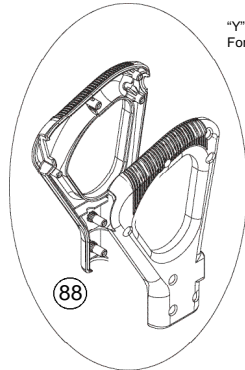

# Parts Diagram

## Upper View

"Y" Handle Gripset For XL21-780 Series

Power Team Units Only

## Lower View

## PLATINUM SERIES UPRIGHTS

Part Numbers Listing: **U7000ECR, U7000ECB, U7000ECP, U7100ECB**

*Antimicrobial Type 5 Units*

#	Item	Order #	Qty.	Pk.			
47	Complete Base Plate Assembly w/Squeegee, Channel, Wheels <i>Includes #48, 49, 50a, 51, 52, 53, 54, 71</i>	O-097712704	1	1			
48	Channel/Squeegee	O-7704602	1	1			
49	Sock Guard	O-7705501	1	1			
50a	Edge Brush Assembly	O-7713402	2	1			
51	Wheel, Front	O-77050020327	2	1			
52	Axle, Front Wheel	O-030058301	2	1			
53	Axle, Rear Wheel	O-030058401	2	1			
54	Rear Wheel, Black	O-75187020327	2	1			
55	Seal, Motor Mount	O-7712201	1	1			
57	Switch, 2 Speed	O-7715501	1	1			
58	Grips, Black, Set	O-097720803	1	1			
59	Cord Dump, Black	O-097701603	1	1			
60	Detent, Cord Dump	O-7706102	1	1			
61b	Handle Tube	O-7702803	1	1			
62	Cord Harness, 2Conductor, Black	77111-04-327	1	1			
63	Cord Set, Black	O-7713201327	1	1			
	<b>U7100ECB</b> : Cord Set, Black, 36' Platinum Plus	O-7902701327	1	1			
80	Inlet	O-77076020327	1	1			
81	Endcard, Right	O-7702102	1	1			
83	Kit, Bag Dock, Type CC, Blue	O-097565701	1	1			
86	Bag Stiffener with Strap	O-097603402	1	1			
87	<b>U7000ECB</b> : Fascia Dark Blue/Black	79001-01	1	1			
	<b>U7000ECR</b> : Fascia Warm Red	79001-02	1	1			
	<b>U7000ECP</b> : Fascia Komen	79001-03	1	1			
	<b>U7100ECB</b> : Fascia Platinum Plus	79001-04	1	1			