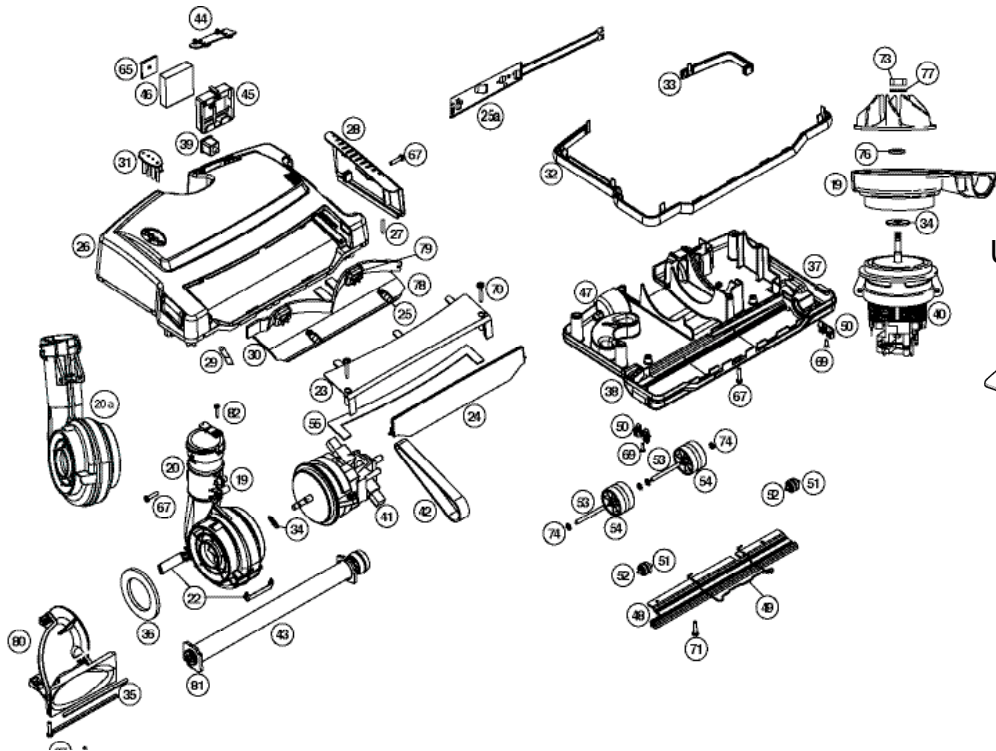

# Parts Diagram

## Upper View

"Y" Handle Gripset For XL21-780 Series

Power Team Units Only

## Lower View

## PLATINUM SERIES UPRIGHTS

Part Numbers Listing: **U7000ECR, U7000ECB, U7000ECP, U7100ECB**

*Antimicrobial Type 5 Units*

#	Item	Order #	Qty.	Pk.			
47	Complete Base Plate Assembly w/Squeegee, Channel, Wheels <i>Includes #48, 49, 50a, 51, 52, 53, 54, 71</i>	O-097712704	1	1			
48	Channel/Squeegee	O-7704602	1	1			
49	Sock Guard	O-7705501	1	1			
50a	Edge Brush Assembly	O-7713402	2	1			
51	Wheel, Front	O-77050020327	2	1			
52	Axle, Front Wheel	O-030058301	2	1			
53	Axle, Rear Wheel	O-030058401	2	1			
54	Rear Wheel, Black	O-75187020327	2	1			
55	Seal, Motor Mount	O-7712201	1	1			
57	Switch, 2 Speed	O-7715501	1	1			
58	Grips, Black, Set	O-097720803	1	1			
59	Cord Dump, Black	O-097701603	1	1			
60	Detent, Cord Dump	O-7706102	1	1			
61b	Handle Tube	O-7702803	1	1			
62	Cord Harness, 2Conductor, Black	77111-04-327	1	1			
63	Cord Set, Black	O-7713201327	1	1			
	<b>U7100ECB</b> : Cord Set, Black, 36' Platinum Plus	O-7902701327	1	1			
80	Inlet	O-77076020327	1	1			
81	Endcard, Right	O-7702102	1	1			
83	Kit, Bag Dock, Type CC, Blue	O-097565701	1	1			
86	Bag Stiffener with Strap	O-097603402	1	1			
87	<b>U7000ECB</b> : Fascia Dark Blue/Black	79001-01	1	1			
	<b>U7000ECR</b> : Fascia Warm Red	79001-02	1	1			
	<b>U7000ECP</b> : Fascia Komen	79001-03	1	1			
	<b>U7100ECB</b> : Fascia Platinum Plus	79001-04	1	1			