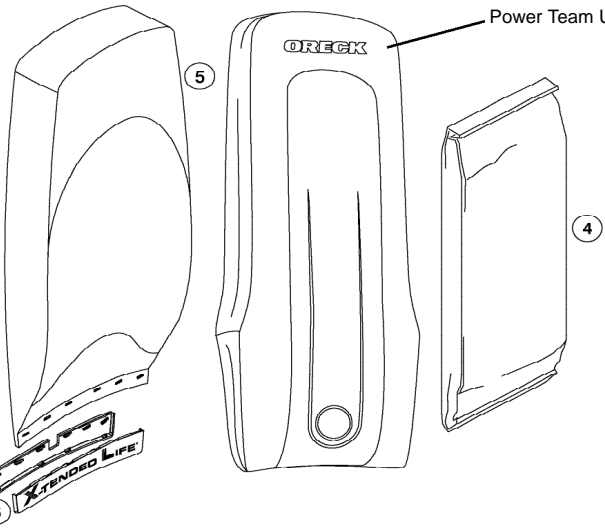

# Parts Diagram

## Upper View

"Y" Handle Gripset For XL21-780 Series

Power Team Units Only

## Lower View