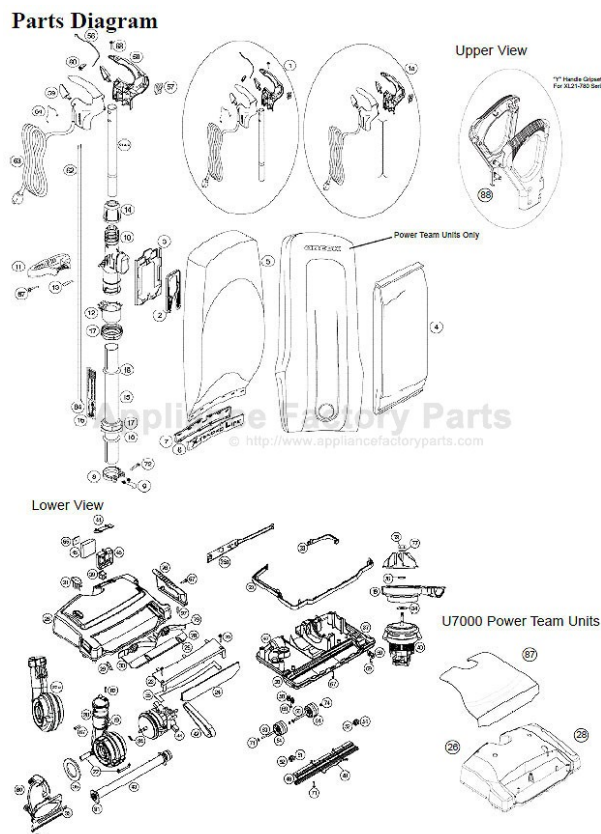

[Find Your Oreck Vacuum Cleaner Parts - Select From 248 Models](#)

----- Manual continues below -----