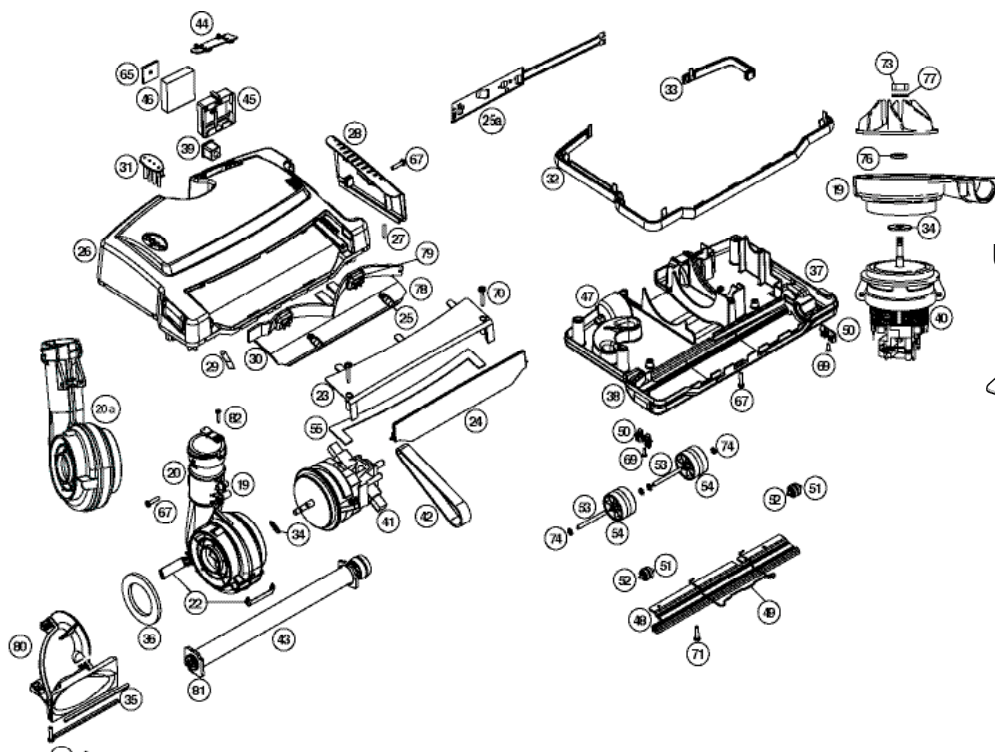

----- Manual continues below -----

Parts Diagram

Upper View

"Y" Handle Gripset
For XL21-780 Series

Lower View

U7000 Power Team Units

PLATINUM SERIES UPRIGHTS

Part Numbers Listing: U7000ECR, U7000ECB, U7000ECP, U7100ECB

PLATINUM SERIES UPRIGHTS

Part Numbers Listing: U7000ECR, U7000ECB, U7000ECP, U7100ECB

Antimicrobial Type 5 Units

#	Item	Order #	Qty.	Pk.			
47	Complete Base Plate Assembly w/Squeegee, Channel, Wheels <i>Includes #48, 49, 50a, 51, 52, 53, 54, 71</i>	O-097712704	1	1			
48	Channel/Squeegee	O-7704602	1	1			
49	Sock Guard	O-7705501	1	1			
50a	Edge Brush Assembly	O-7713402	2	1			
51	Wheel, Front	O-77050020327	2	1			
52	Axle, Front Wheel	O-030058301	2	1			
53	Axle, Rear Wheel	O-030058401	2	1			
54	Rear Wheel, Black	O-75187020327	2	1			
55	Seal, Motor Mount	O-7712201	1	1			
57	Switch, 2 Speed	O-7715501	1	1			
58	Grips, Black, Set	O-097720803	1	1			
59	Cord Dump, Black	O-097701603	1	1			
60	Detent, Cord Dump	O-7706102	1	1			
61b	Handle Tube	O-7702803	1	1			
62	Cord Harness, 2Conductor, Black	77111-04-327	1	1			
63	Cord Set, Black	O-7713201327	1	1			
	U7100ECB: Cord Set, Black, 36' Platinum Plus	O-7902701327	1	1			
80	Inlet	O-77076020327	1	1			
81	Endcard, Right	O-7702102	1	1			
83	Kit, Bag Dock, Type CC, Blue	O-097565701	1	1			
86	Bag Stiffener with Strap	O-097603402	1	1			
87	U7000ECB: Fascia Dark Blue/Black	79001-01	1	1			
	U7000ECR: Fascia Warm Red	79001-02	1	1			
	U7000ECP: Fascia Komen	79001-03	1	1			
	U7100ECB: Fascia Platinum Plus	79001-04	1	1			