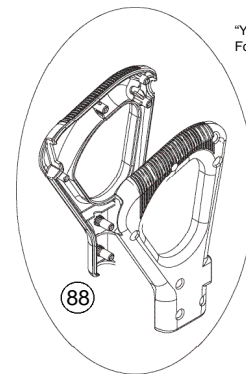

----- Manual continues below -----

Parts Diagram

Upper View

"Y" Handle Gripset
For XL21-780 Series

Lower View

U7000 Power Team Units

PLATINUM SERIES UPRIGHTS

Part Numbers Listing: U7000ECR, U7000ECB, U7000ECP, U7100ECB

PLATINUM SERIES UPRIGHTS

Part Numbers Listing: U7000ECR, U7000ECB, U7000ECP, U7100ECB

Antimicrobial Type 5 Units

#	Item	Order #	Qty.	Pk.			
47	Complete Base Plate Assembly w/Squeegee, Channel, Wheels <i>Includes #48, 49, 50a, 51, 52, 53, 54, 71</i>	O-097712704	1	1			
48	Channel/Squeegee	O-7704602	1	1			
49	Sock Guard	O-7705501	1	1			
50a	Edge Brush Assembly	O-7713402	2	1			
51	Wheel, Front	O-77050020327	2	1			
52	Axle, Front Wheel	O-030058301	2	1			
53	Axle, Rear Wheel	O-030058401	2	1			
54	Rear Wheel, Black	O-75187020327	2	1			
55	Seal, Motor Mount	O-7712201	1	1			
57	Switch, 2 Speed	O-7715501	1	1			
58	Grips, Black, Set	O-097720803	1	1			
59	Cord Dump, Black	O-097701603	1	1			
60	Detent, Cord Dump	O-7706102	1	1			
61b	Handle Tube	O-7702803	1	1			
62	Cord Harness, 2Conductor, Black	77111-04-327	1	1			
63	Cord Set, Black	O-7713201327	1	1			
	U7100ECB: Cord Set, Black, 36' Platinum Plus	O-7902701327	1	1			
80	Inlet	O-77076020327	1	1			
81	Endcard, Right	O-7702102	1	1			
83	Kit, Bag Dock, Type CC, Blue	O-097565701	1	1			
86	Bag Stiffener with Strap	O-097603402	1	1			
87	U7000ECB: Fascia Dark Blue/Black	79001-01	1	1			
	U7000ECR: Fascia Warm Red	79001-02	1	1			
	U7000ECP: Fascia Komen	79001-03	1	1			
	U7100ECB: Fascia Platinum Plus	79001-04	1	1			