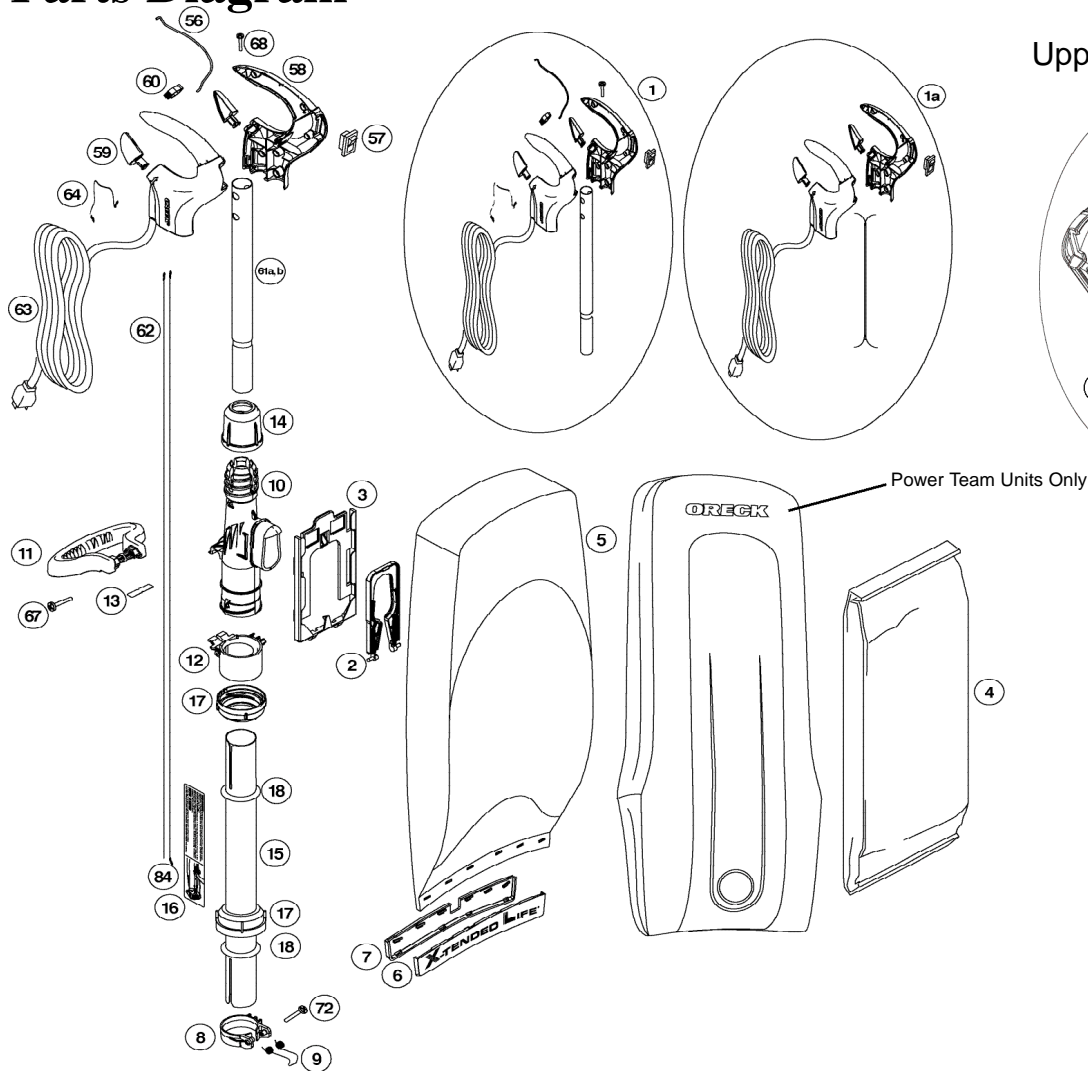

----- Manual continues below -----

Parts Diagram

Upper View

"Y" Handle Gripset
For XL21-780 Series

Lower View

U7000 Power Team Units

PLATINUM SERIES UPRIGHTS

Part Numbers Listing: U7000ECR, U7000ECB, U7000ECP, U7100ECB

PLATINUM SERIES UPRIGHTS

Part Numbers Listing: U7000ECR, U7000ECB, U7000ECP, U7100ECB

Antimicrobial Type 5 Units

#	Item	Order #	Qty.	Pk.			
47	Complete Base Plate Assembly w/Squeegee, Channel, Wheels <i>Includes #48, 49, 50a, 51, 52, 53, 54, 71</i>	O-097712704	1	1			
48	Channel/Squeegee	O-7704602	1	1			
49	Sock Guard	O-7705501	1	1			
50a	Edge Brush Assembly	O-7713402	2	1			
51	Wheel, Front	O-77050020327	2	1			
52	Axle, Front Wheel	O-030058301	2	1			
53	Axle, Rear Wheel	O-030058401	2	1			
54	Rear Wheel, Black	O-75187020327	2	1			
55	Seal, Motor Mount	O-7712201	1	1			
57	Switch, 2 Speed	O-7715501	1	1			
58	Grips, Black, Set	O-097720803	1	1			
59	Cord Dump, Black	O-097701603	1	1			
60	Detent, Cord Dump	O-7706102	1	1			
61b	Handle Tube	O-7702803	1	1			
62	Cord Harness, 2Conductor, Black	77111-04-327	1	1			
63	Cord Set, Black	O-7713201327	1	1			
	U7100ECB: Cord Set, Black, 36' Platinum Plus	O-7902701327	1	1			
80	Inlet	O-77076020327	1	1			
81	Endcard, Right	O-7702102	1	1			
83	Kit, Bag Dock, Type CC, Blue	O-097565701	1	1			
86	Bag Stiffener with Strap	O-097603402	1	1			
87	U7000ECB: Fascia Dark Blue/Black	79001-01	1	1			
	U7000ECR: Fascia Warm Red	79001-02	1	1			
	U7000ECP: Fascia Komen	79001-03	1	1			
	U7100ECB: Fascia Platinum Plus	79001-04	1	1			