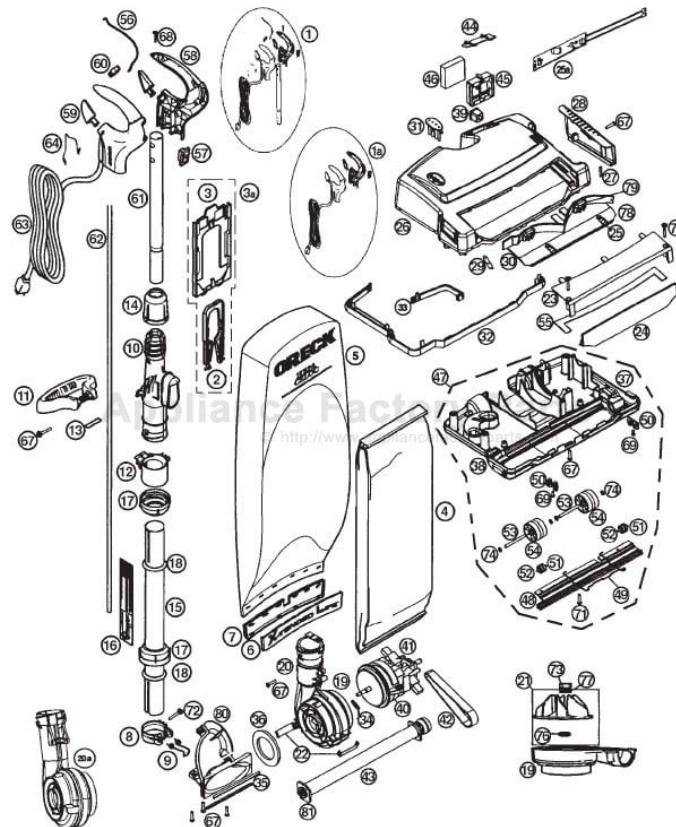

This Owner's Manual is provided and hosted by [Appliance Factory Parts](http://www.ApplianceFactoryParts.com).

Oreck XL21-600ECB Owner's Manual

[Shop genuine replacement parts for Oreck
XL21-600ECB](#)

[Find Your Oreck Vacuum Cleaner Parts - Select From 249 Models](#)

----- Manual continues below part list -----

Available Replacement Parts for Oreck XL21-600ECB

OR-1000	BELT, FLAT, UPRIGHTS, 1PK
OR-1473	PAPER BAG EVC ORECK 8 PACK
OR-3030-3	CORD 30 FT
O-7713402	EDGE BRUSH ASSEMBLY
O-7704601	Channel/Squeegee.
O-0977263051	FAN HOUSING WITH FAN
O-7702201	Filter, Exhaust.
O-77044010327	Door, Exhaust Filter, black
155413	Front Wheel
O-430000947	REAR CARRY HANDLE
O-430001300	Brushroll Assembly.