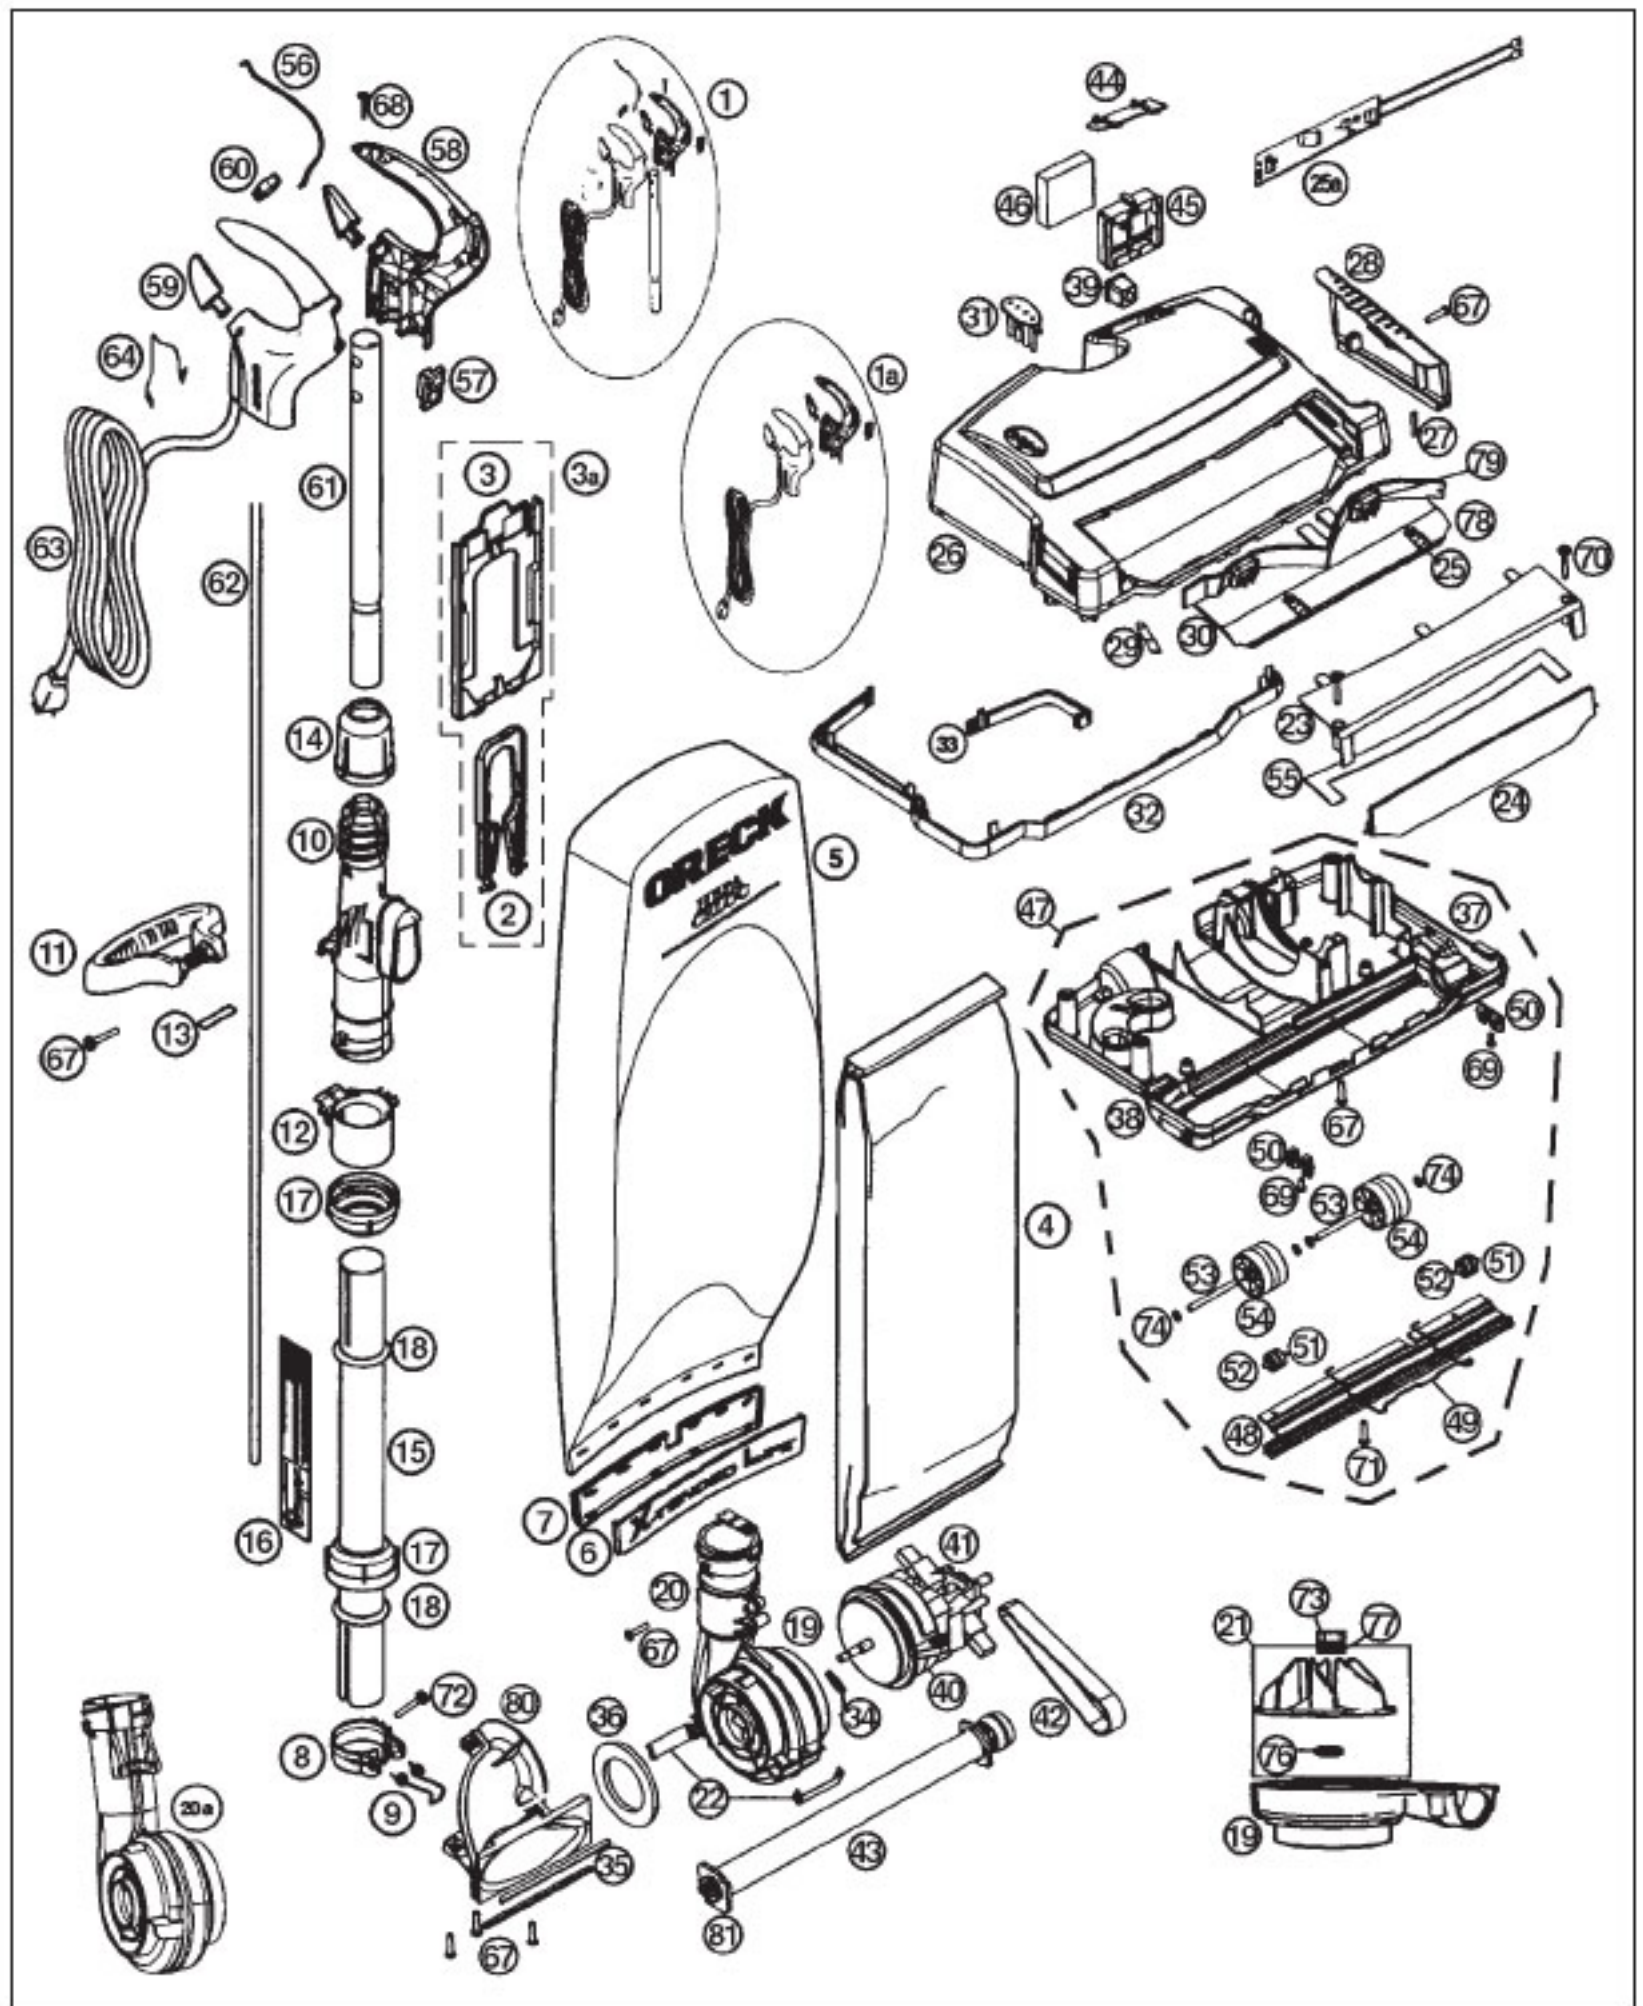

ORECK Original & Replacement

Models XL21-600ECB, XL21-600ECC, XL21-700ECC,
XL21-700ECB, XL21-700ECP, XL21-750ECB, XL21-750ECT

Original & Replacement **ORECK**

Models XL21-600ECB, XL21-600ECC, XL21-700ECC,
XL21-700ECB, XL21-700ECP, XL21-750ECB, XL21-750ECT