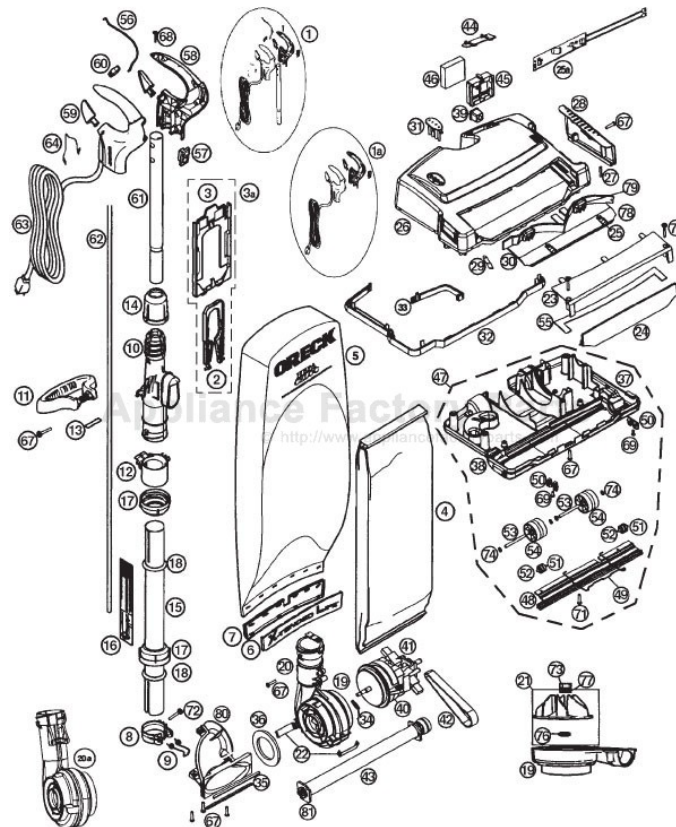

This Owner's Manual is provided and hosted by [Appliance Factory Parts](http://www.ApplianceFactoryParts.com).

Oreck XL21-600ECC Owner's Manual

[Shop genuine replacement parts for Oreck
XL21-600ECC](#)

[Find Your Oreck Vacuum Cleaner Parts - Select From 249 Models](#)

----- Manual continues below part list -----

Available Replacement Parts for Oreck XL21-600ECC

OR-1000	BELT, FLAT, UPRIGHTS, 1PK
OR-1473	PAPER BAG EVC ORECK 8 PACK
OR-3030-3	CORD 30 FT
O-7713402	EDGE BRUSH ASSEMBLY
O-7704601	Channel/Squeegee.
O-0977263051	FAN HOUSING WITH FAN
O-7702201	Filter, Exhaust.
155413	Front Wheel
O-430000947	REAR CARRY HANDLE
O-430001300	Brushroll Assembly.