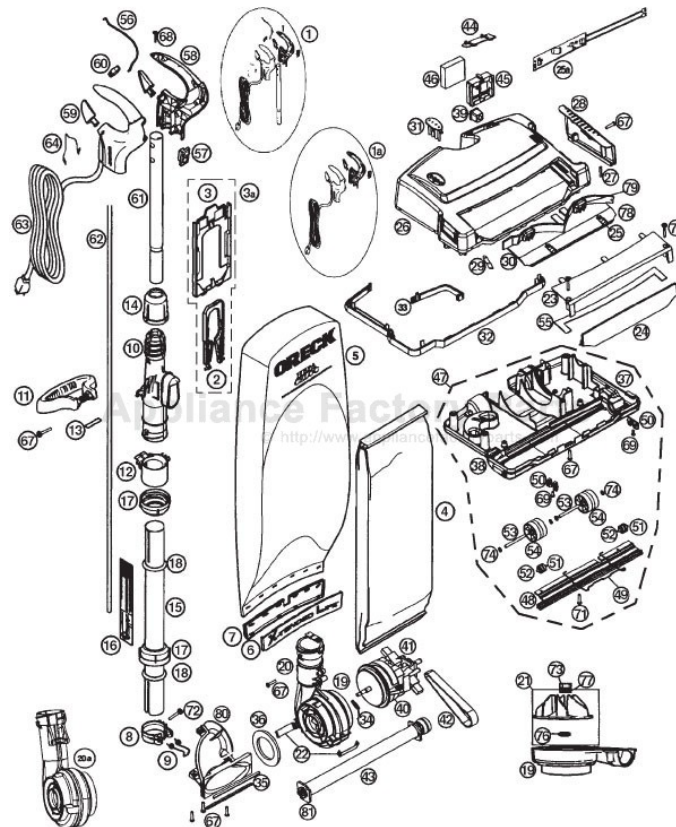

# Oreck XL21-700ECC Owner's Manual

[Shop genuine replacement parts for Oreck  
XL21-700ECC](#)

[Find Your Oreck Vacuum Cleaner Parts - Select From 249 Models](#)

----- Manual continues below part list -----

## Available Replacement Parts for Oreck XL21-700ECC

<a href="#">OR-1000</a>	BELT, FLAT, UPRIGHTS, 1PK
<a href="#">OR-1473</a>	PAPER BAG EVC ORECK 8 PACK
<a href="#">OR-3030-3</a>	CORD 30 FT
<a href="#">O-7713402</a>	EDGE BRUSH ASSEMBLY
<a href="#">O-7704601</a>	Channel/Squeegee.
<a href="#">O-0977263051</a>	FAN HOUSING WITH FAN
<a href="#">O-7702201</a>	Filter, Exhaust.
<a href="#">155413</a>	Front Wheel
<a href="#">O-430000947</a>	REAR CARRY HANDLE
<a href="#">O-430001300</a>	Brushroll Assembly.