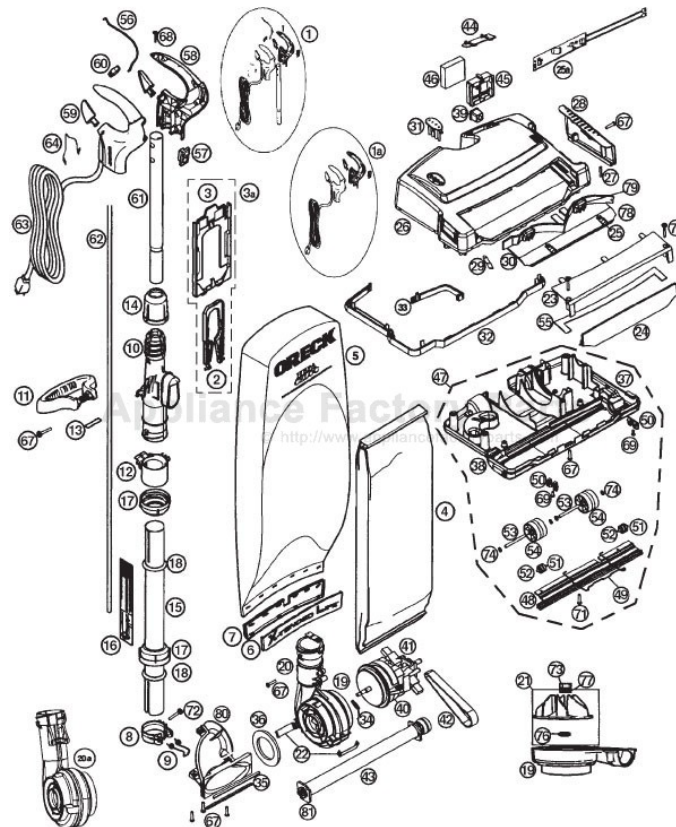

This Owner's Manual is provided and hosted by [Appliance Factory Parts](http://www.ApplianceFactoryParts.com).

Oreck XL21-700ECP Owner's Manual

[Shop genuine replacement parts for Oreck
XL21-700ECP](#)

[Find Your Oreck Vacuum Cleaner Parts - Select From 249 Models](#)

----- Manual continues below part list -----

Available Replacement Parts for Oreck XL21-700ECP

OR-1000	BELT, FLAT, UPRIGHTS, 1PK
OR-1473	PAPER BAG EVC ORECK 8 PACK
OR-3030-3	CORD 30 FT
O-7713402	EDGE BRUSH ASSEMBLY
O-7704601	Channel/Squeegee.
O-0977263051	FAN HOUSING WITH FAN
O-7702201	Filter, Exhaust.
O-77044010327	Door, Exhaust Filter, black
155413	Front Wheel
O-430000947	REAR CARRY HANDLE
O-430001300	Brushroll Assembly.