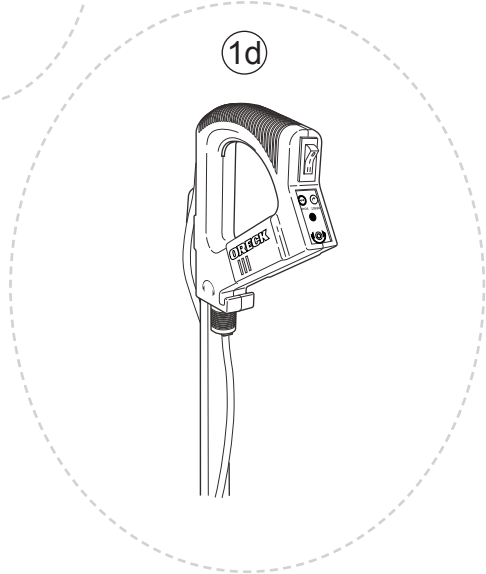

----- Manual continues below -----

Parts Diagram

Parts Assemblies

Part Numbers Listing: XL2250RS / XL2260RS

Regular Bag, Lights, Foot Switch

#	Item	Order #	Qty.	Pk.		
1a	Handle Assembly	O-7521901				
4a	Docking Clip, Rear, Type CC (use w/#67 or order #83)	O-7558301438				
5	Dust Bag, (8 Pk.) Regular	O-20008				
	Dust Bag, (25 Pk.) Regular	O-200025				
6	Outer Bag, Dark Gray, Black, Dark Gray	O-010-0216				
7	Bag Clip, Gray	O-097507807				
8	Connector Assembly Kit, <i>includes items #3 & #84</i>	O-097530857				
8a	Deflector, Black, Snap Type 1 & 2 Units Only	O-013-3051				
9	Collar	O-7530902327				
10	Tube Assembly Type 1, 2, 3 & 4 Units Only	O-7518801				
	Tube Assembly Type 5 & 6 Units Only	O-7519805				
11	Grip, Handle, White	O-010-4173				
12	Fan Housing Assembly <i>includes Rivet & Spring</i>	O-097534302				
13	Switch Cover	O-097526601				
14	Switch Assembly	O-010-8823				
16	End Cap	O-0134623				
18	METAXALLOY™ Fan Kit w/Washers	O-097530001				
19	Fan Seal Cup	O-013-7714				
20	Cord Set, White	O-010-2802				
21	Lamp Housing w/Reflectors, Gray	O-097507308				
22	Lens	O-013-5576				
23	Bulb	O-010-1177				
24	Bulb Reflector	O-7503401				
25	Lamp Holder	O-7503401				
26	Housing w/Reflectors, Gray	O-015-4924				
27	Bumper, White	O-014-0359				
28	Intake Pivot Assembly <i>with Felt Seal</i>	09-75066-02				
29	Felt Seal	O-010-7713				
32	Felt Seal, Motor	O-010-9605				
33	Cord Retainer, Round Type 1, 2 & 3 Units Only	O-010-1258				
	Cord Retainer, Square Type 4, 5 & 6 Units Only	O-030049401				
34	Motor Assembly Kit	O-017-0020				
35	Motor Seal	O-010-7716				
36	Kit, Motor Brush (Large & Small) / Spring	O-7526301				
39	Drive Belt, (3 Pk.)	O-030-0604				
39a	Drive Belt, Single	O-010-0604				
40	Door Belt, Gray	O-7505701436				
42	Brush Roll, Plastic Pulley	O-016-1152				
43	Seal, Baseplate	O-010-7721				