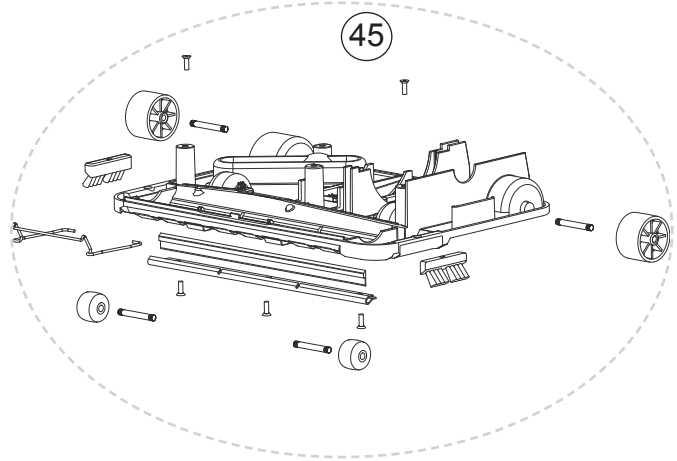

----- Manual continues below -----

Parts Diagram

Parts Assemblies

Part Numbers Listing: XL2250RS / XL2260RS

Regular Bag, Lights, Foot Switch

#	Item	Order #	Qty.	Pk.		
1a	Handle Assembly	O-7521901				
4a	Docking Clip, Rear, Type CC (use w/#67 or order #83)	O-7558301438				
5	Dust Bag, (8 Pk.) Regular	O-20008				
	Dust Bag, (25 Pk.) Regular	O-200025				
6	Outer Bag, Dark Gray, Black, Dark Gray	O-010-0216				
7	Bag Clip, Gray	O-097507807				
8	Connector Assembly Kit, <i>includes items #3 & #84</i>	O-097530857				
8a	Deflector, Black, Snap Type 1 & 2 Units Only	O-013-3051				
9	Collar	O-7530902327				
10	Tube Assembly Type 1, 2, 3 & 4 Units Only	O-7518801				
	Tube Assembly Type 5 & 6 Units Only	O-7519805				
11	Grip, Handle, White	O-010-4173				
12	Fan Housing Assembly <i>includes Rivet & Spring</i>	O-097534302				
13	Switch Cover	O-097526601				
14	Switch Assembly	O-010-8823				
16	End Cap	O-0134623				
18	METAXALLOY™ Fan Kit w/Washers	O-097530001				
19	Fan Seal Cup	O-013-7714				
20	Cord Set, White	O-010-2802				
21	Lamp Housing w/Reflectors, Gray	O-097507308				
22	Lens	O-013-5576				
23	Bulb	O-010-1177				
24	Bulb Reflector	O-7503401				
25	Lamp Holder	O-7503401				
26	Housing w/Reflectors, Gray	O-015-4924				
27	Bumper, White	O-014-0359				
28	Intake Pivot Assembly <i>with Felt Seal</i>	09-75066-02				
29	Felt Seal	O-010-7713				
32	Felt Seal, Motor	O-010-9605				
33	Cord Retainer, Round Type 1, 2 & 3 Units Only	O-010-1258				
	Cord Retainer, Square Type 4, 5 & 6 Units Only	O-030049401				
34	Motor Assembly Kit	O-017-0020				
35	Motor Seal	O-010-7716				
36	Kit, Motor Brush (Large & Small) / Spring	O-7526301				
39	Drive Belt, (3 Pk.)	O-030-0604				
39a	Drive Belt, Single	O-010-0604				
40	Door Belt, Gray	O-7505701436				
42	Brush Roll, Plastic Pulley	O-016-1152				
43	Seal, Baseplate	O-010-7721				