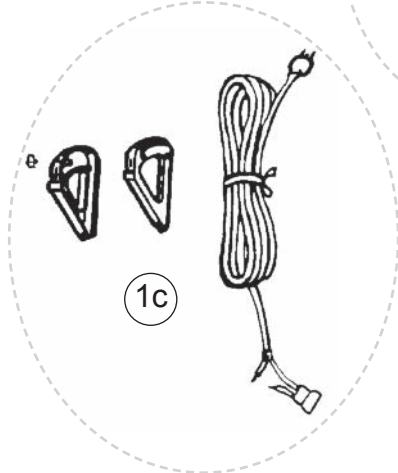

----- Manual continues below -----

Parts Diagram

Parts Assemblies

Part Numbers Listing: XL2250RS / XL2260RS

Regular Bag, Lights, Foot Switch

#	Item	Order #	Qty.	Pk.		
1a	Handle Assembly	O-7521901				
4a	Docking Clip, Rear, Type CC (use w/#67 or order #83)	O-7558301438				
5	Dust Bag, (8 Pk.) Regular	O-20008				
	Dust Bag, (25 Pk.) Regular	O-200025				
6	Outer Bag, Dark Gray, Black, Dark Gray	O-010-0216				
7	Bag Clip, Gray	O-097507807				
8	Connector Assembly Kit, <i>includes items #3 & #84</i>	O-097530857				
8a	Deflector, Black, Snap Type 1 & 2 Units Only	O-013-3051				
9	Collar	O-7530902327				
10	Tube Assembly Type 1, 2, 3 & 4 Units Only	O-7518801				
	Tube Assembly Type 5 & 6 Units Only	O-7519805				
11	Grip, Handle, White	O-010-4173				
12	Fan Housing Assembly <i>includes Rivet & Spring</i>	O-097534302				
13	Switch Cover	O-097526601				
14	Switch Assembly	O-010-8823				
16	End Cap	O-0134623				
18	METAXALLOY™ Fan Kit w/Washers	O-097530001				
19	Fan Seal Cup	O-013-7714				
20	Cord Set, White	O-010-2802				
21	Lamp Housing w/Reflectors, Gray	O-097507308				
22	Lens	O-013-5576				
23	Bulb	O-010-1177				
24	Bulb Reflector	O-7503401				
25	Lamp Holder	O-7503401				
26	Housing w/Reflectors, Gray	O-015-4924				
27	Bumper, White	O-014-0359				
28	Intake Pivot Assembly <i>with Felt Seal</i>	09-75066-02				
29	Felt Seal	O-010-7713				
32	Felt Seal, Motor	O-010-9605				
33	Cord Retainer, Round Type 1, 2 & 3 Units Only	O-010-1258				
	Cord Retainer, Square Type 4, 5 & 6 Units Only	O-030049401				
34	Motor Assembly Kit	O-017-0020				
35	Motor Seal	O-010-7716				
36	Kit, Motor Brush (Large & Small) / Spring	O-7526301				
39	Drive Belt, (3 Pk.)	O-030-0604				
39a	Drive Belt, Single	O-010-0604				
40	Door Belt, Gray	O-7505701436				
42	Brush Roll, Plastic Pulley	O-016-1152				
43	Seal, Baseplate	O-010-7721				