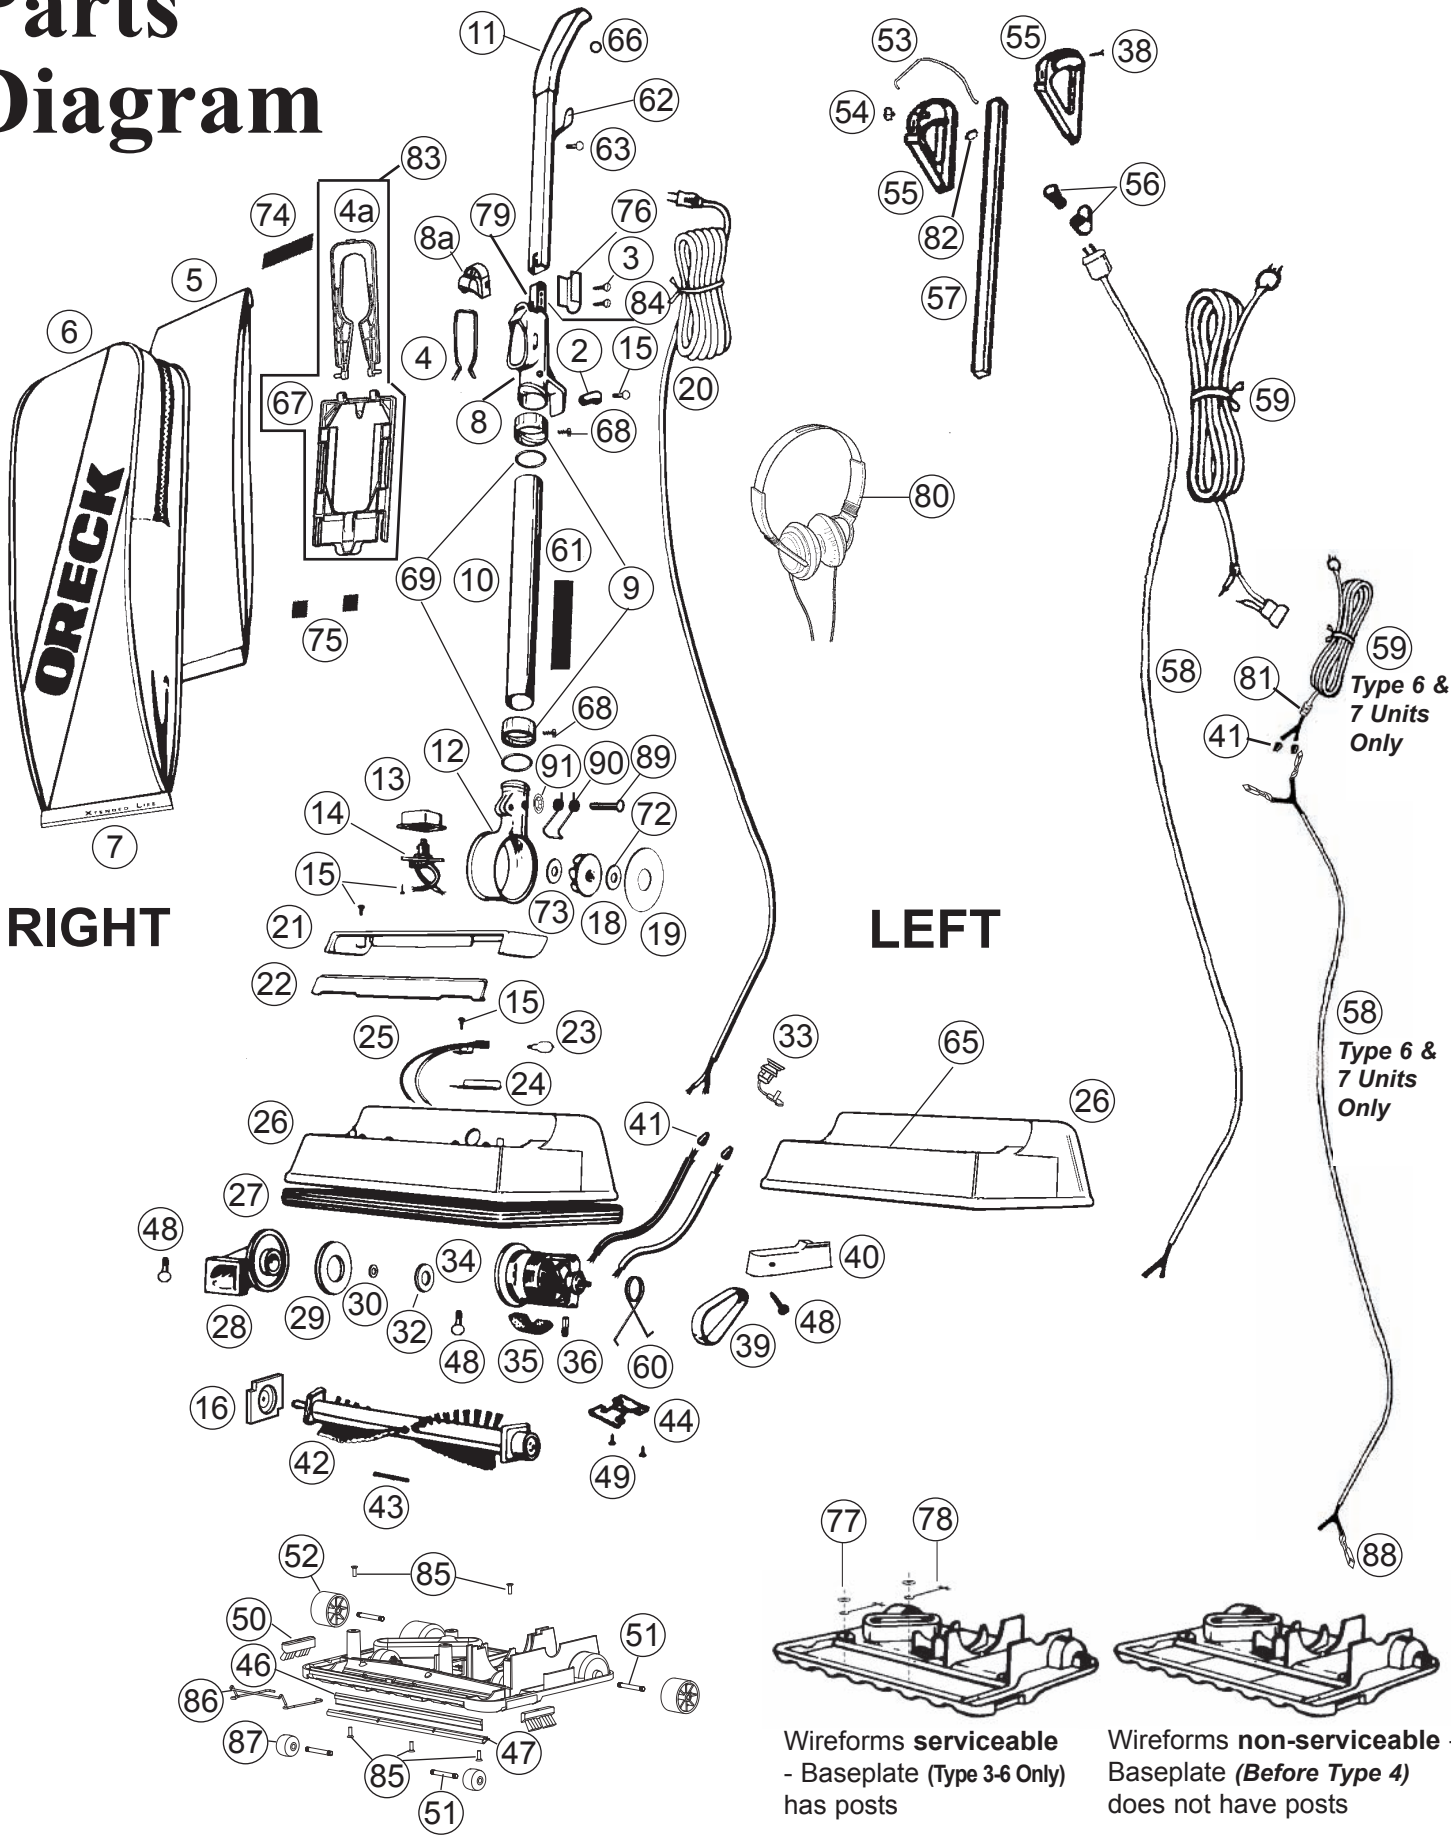

----- Manual continues below -----

Parts Diagram

Parts Assemblies

Part Numbers Listing: XL2250RS / XL2260RS

Regular Bag, Lights, Foot Switch

#	Item	Order #	Qty.	Pk.		
1a	Handle Assembly	O-7521901				
4a	Docking Clip, Rear, Type CC (use w/#67 or order #83)	O-7558301438				
5	Dust Bag, (8 Pk.) Regular	O-20008				
	Dust Bag, (25 Pk.) Regular	O-200025				
6	Outer Bag, Dark Gray, Black, Dark Gray	O-010-0216				
7	Bag Clip, Gray	O-097507807				
8	Connector Assembly Kit, <i>includes items #3 & #84</i>	O-097530857				
8a	Deflector, Black, Snap Type 1 & 2 Units Only	O-013-3051				
9	Collar	O-7530902327				
10	Tube Assembly Type 1, 2, 3 & 4 Units Only	O-7518801				
	Tube Assembly Type 5 & 6 Units Only	O-7519805				
11	Grip, Handle, White	O-010-4173				
12	Fan Housing Assembly <i>includes Rivet & Spring</i>	O-097534302				
13	Switch Cover	O-097526601				
14	Switch Assembly	O-010-8823				
16	End Cap	O-0134623				
18	METAXALLOY™ Fan Kit w/Washers	O-097530001				
19	Fan Seal Cup	O-013-7714				
20	Cord Set, White	O-010-2802				
21	Lamp Housing w/Reflectors, Gray	O-097507308				
22	Lens	O-013-5576				
23	Bulb	O-010-1177				
24	Bulb Reflector	O-7503401				
25	Lamp Holder	O-7503401				
26	Housing w/Reflectors, Gray	O-015-4924				
27	Bumper, White	O-014-0359				
28	Intake Pivot Assembly <i>with Felt Seal</i>	09-75066-02				
29	Felt Seal	O-010-7713				
32	Felt Seal, Motor	O-010-9605				
33	Cord Retainer, Round Type 1, 2 & 3 Units Only	O-010-1258				
	Cord Retainer, Square Type 4, 5 & 6 Units Only	O-030049401				
34	Motor Assembly Kit	O-017-0020				
35	Motor Seal	O-010-7716				
36	Kit, Motor Brush (Large & Small) / Spring	O-7526301				
39	Drive Belt, (3 Pk.)	O-030-0604				
39a	Drive Belt, Single	O-010-0604				
40	Door Belt, Gray	O-7505701436				
42	Brush Roll, Plastic Pulley	O-016-1152				
43	Seal, Baseplate	O-010-7721				