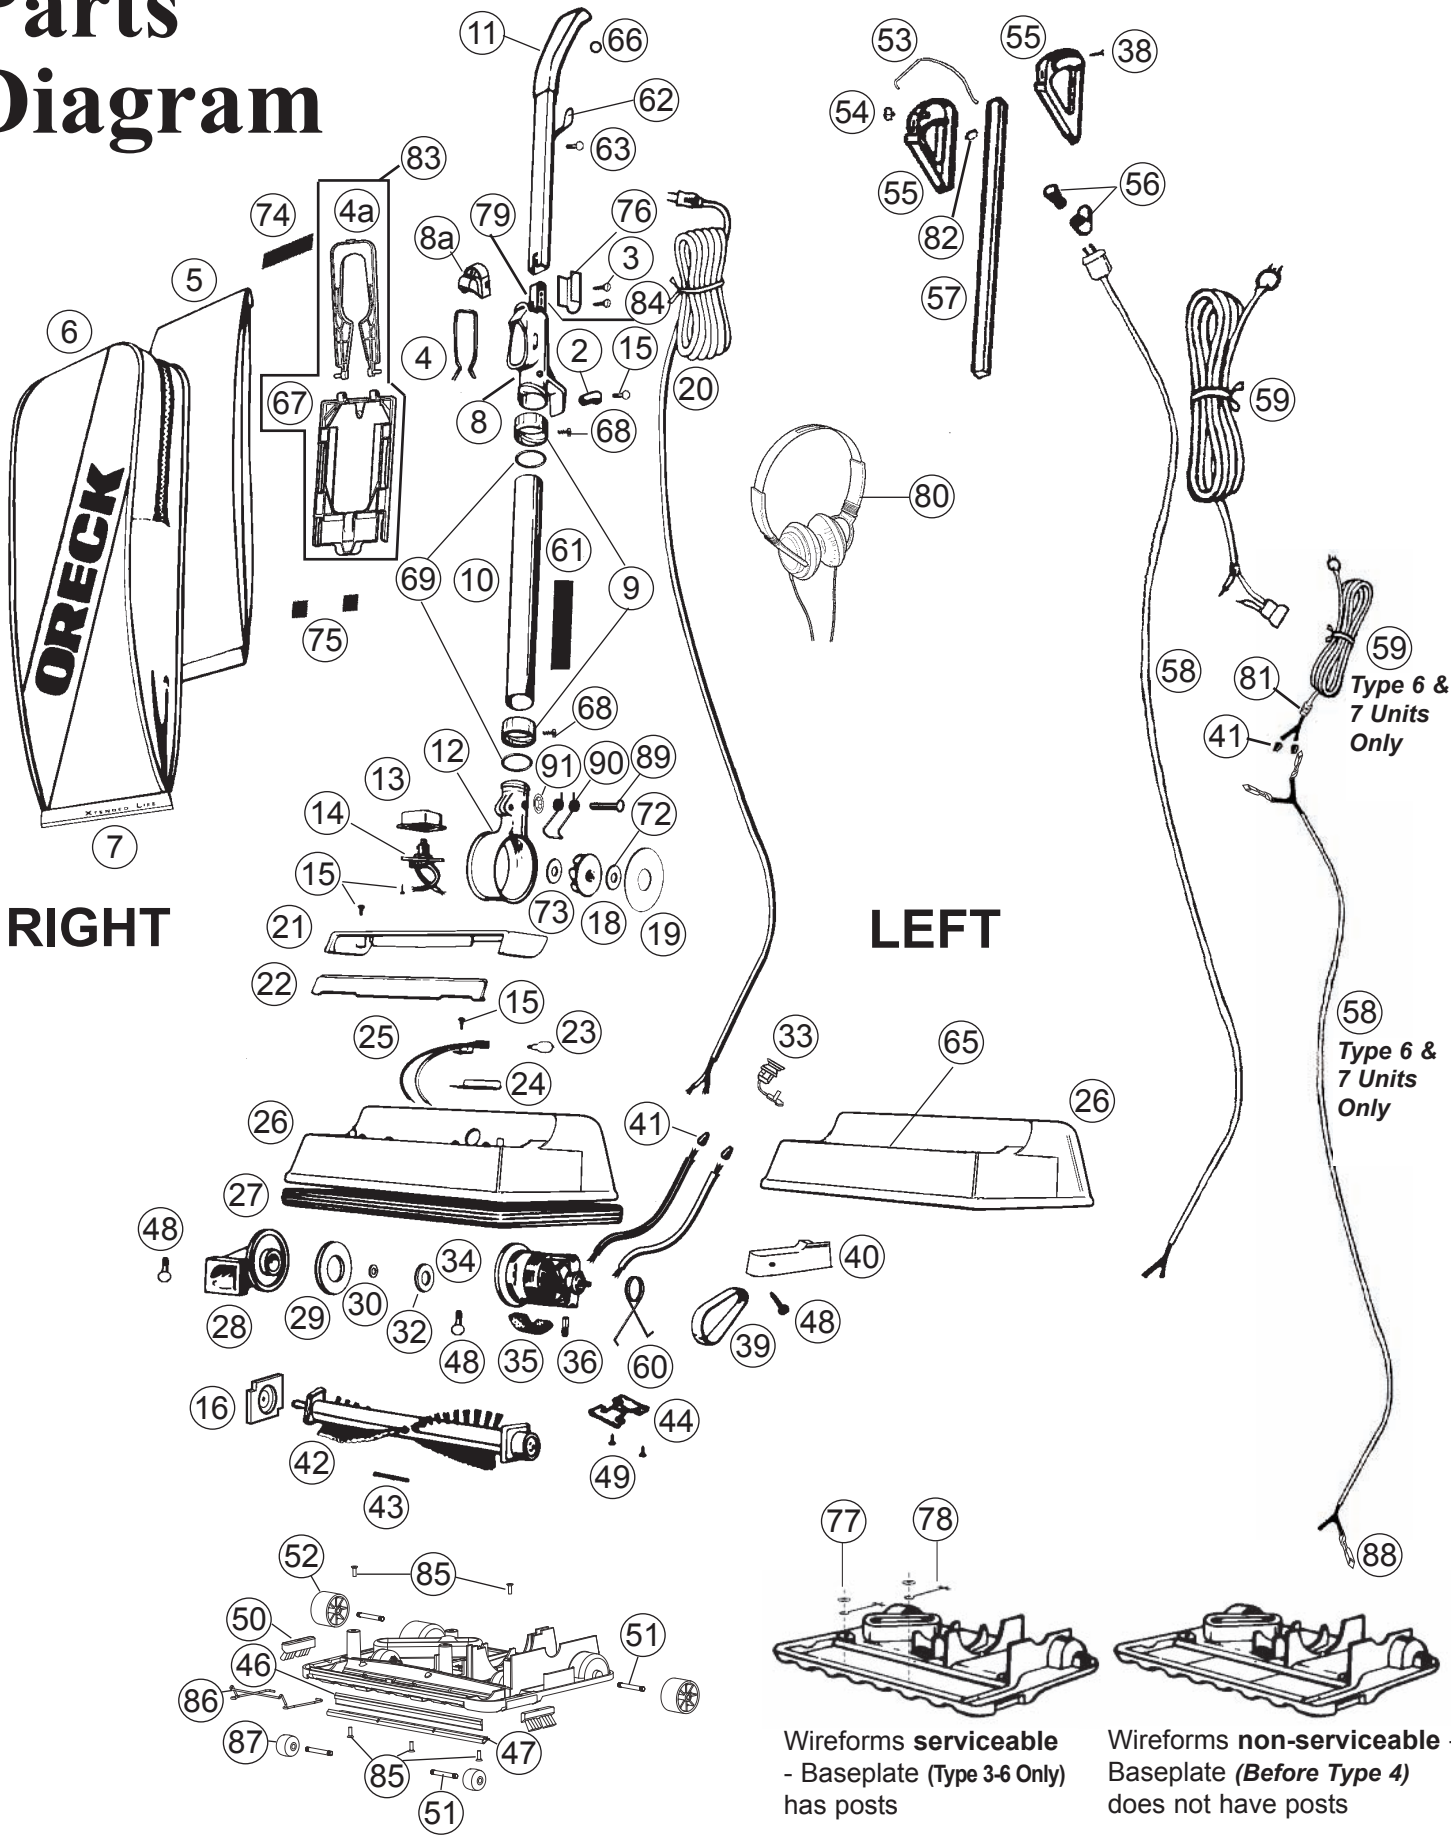

Parts Diagram

RIGHT

LEFT

Type 6 & 7 Units Only

Type 6 & 7 Units Only

Wireforms **serviceable**
- Baseplate (Type 3-6 Only)
has posts

Wireforms **non-serviceable**
- Baseplate (*Before* Type 4)
does not have posts