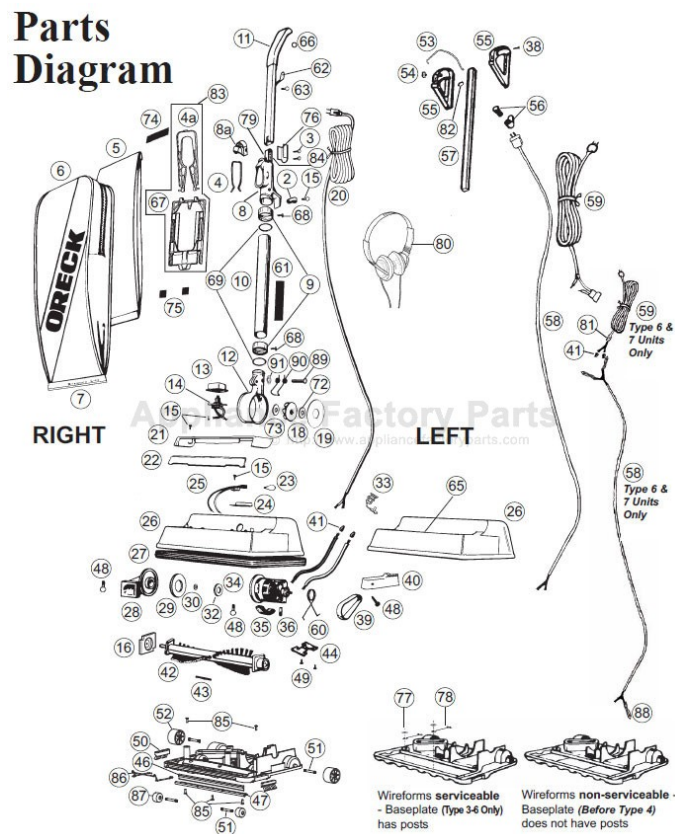

[Find Your Oreck Vacuum Cleaner Parts - Select From 248 Models](#)

----- Manual continues below -----