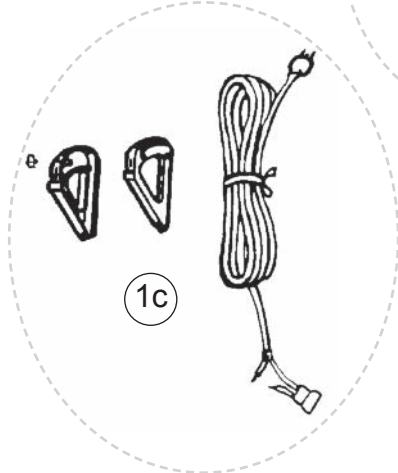

Parts Assemblies

Part Numbers Listing: XL2250RS / XL2260RS

Regular Bag, Lights, Foot Switch

#	Item	Order #	Qty.	Pk.		
1a	Handle Assembly	O-7521901				
4a	Docking Clip, Rear, Type CC (use w/#67 or order #83)	O-7558301438				
5	Dust Bag, (8 Pk.) Regular	O-20008				
	Dust Bag, (25 Pk.) Regular	O-200025				
6	Outer Bag, Dark Gray, Black, Dark Gray	O-010-0216				
7	Bag Clip, Gray	O-097507807				
8	Connector Assembly Kit, <i>includes items #3 & #84</i>	O-097530857				
8a	Deflector, Black, Snap Type 1 & 2 Units Only	O-013-3051				
9	Collar	O-7530902327				
10	Tube Assembly Type 1, 2, 3 & 4 Units Only	O-7518801				
	Tube Assembly Type 5 & 6 Units Only	O-7519805				
11	Grip, Handle, White	O-010-4173				
12	Fan Housing Assembly <i>includes Rivet & Spring</i>	O-097534302				
13	Switch Cover	O-097526601				
14	Switch Assembly	O-010-8823				
16	End Cap	O-0134623				
18	METAXALLOY™ Fan Kit w/Washers	O-097530001				
19	Fan Seal Cup	O-013-7714				
20	Cord Set, White	O-010-2802				
21	Lamp Housing w/Reflectors, Gray	O-097507308				
22	Lens	O-013-5576				
23	Bulb	O-010-1177				
24	Bulb Reflector	O-7503401				
25	Lamp Holder	O-7503401				
26	Housing w/Reflectors, Gray	O-015-4924				
27	Bumper, White	O-014-0359				
28	Intake Pivot Assembly <i>with Felt Seal</i>	09-75066-02				
29	Felt Seal	O-010-7713				
32	Felt Seal, Motor	O-010-9605				
33	Cord Retainer, Round Type 1, 2 & 3 Units Only	O-010-1258				
	Cord Retainer, Square Type 4, 5 & 6 Units Only	O-030049401				
34	Motor Assembly Kit	O-017-0020				
35	Motor Seal	O-010-7716				
36	Kit, Motor Brush (Large & Small) / Spring	O-7526301				
39	Drive Belt, (3 Pk.)	O-030-0604				
39a	Drive Belt, Single	O-010-0604				
40	Door Belt, Gray	O-7505701436				
42	Brush Roll, Plastic Pulley	O-016-1152				
43	Seal, Baseplate	O-010-7721