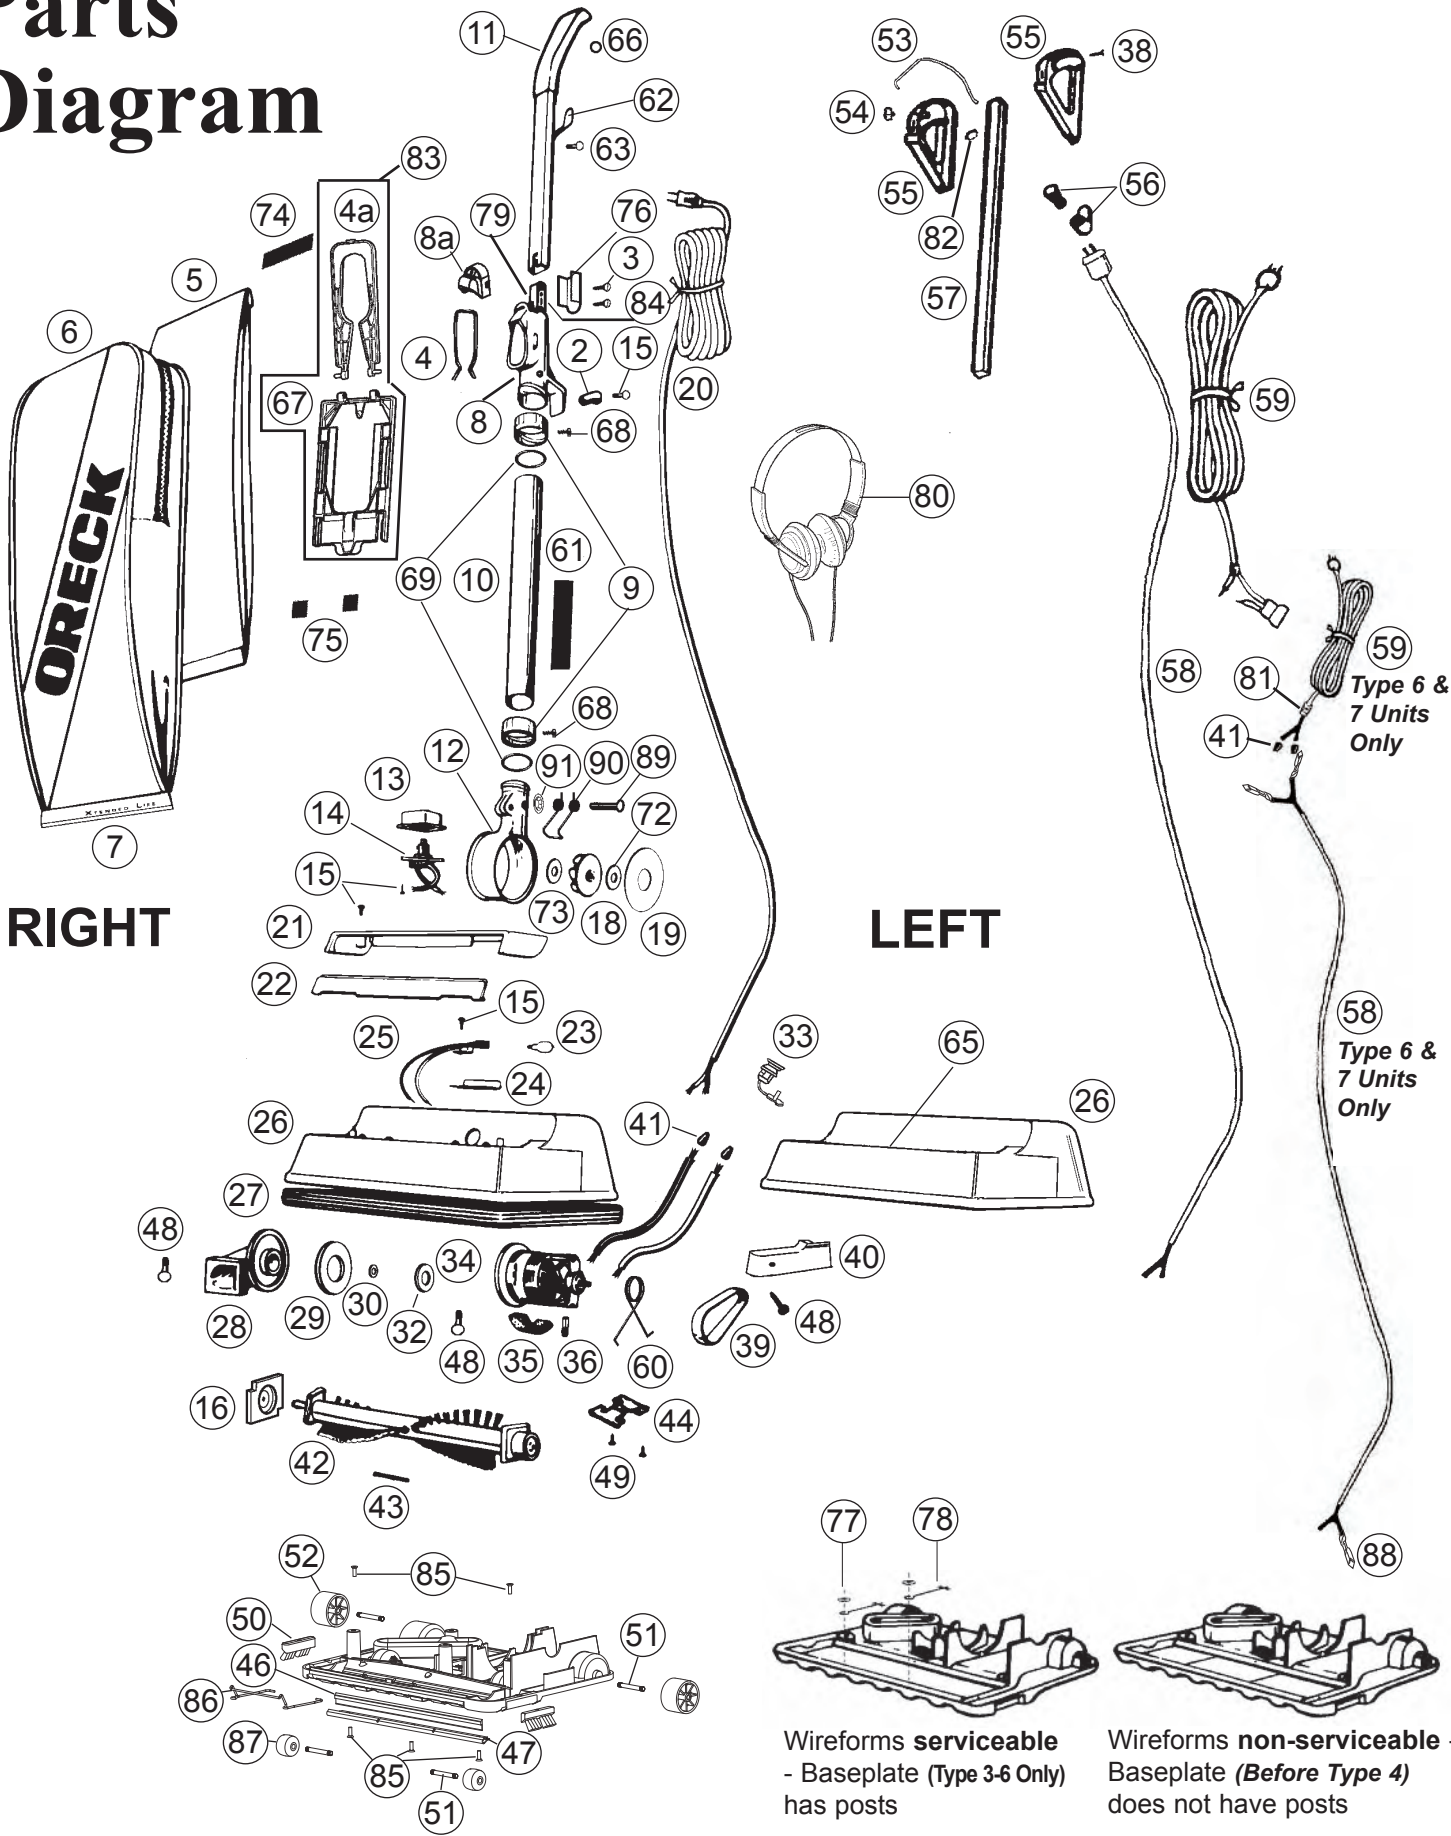

Parts Diagram