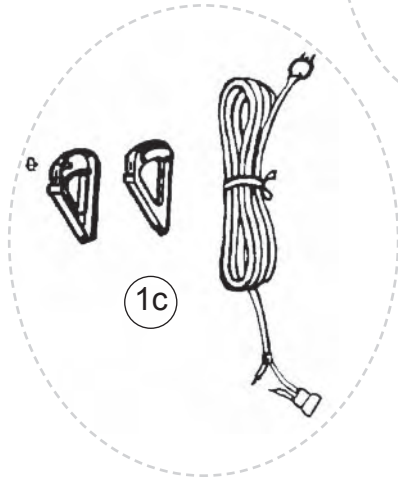

Parts Assemblies

Part Numbers Listing: XL2200RS / U2200RD / XL2300RS / XL2310RS / U2310RSF / U2310RD

Regular Bag, No Lights, Foot Switch

#	Item	Order #	Qty.	Pk.
1a	XL2200RS / XL2310RS / U2310RSF: Handle Assembly	O-7521901		
	XL2300RS: Handle Assembly - Clear Tube, (Black Tube NLA)	75575-02		
1g	U2200RD: Handle Assembly, <i>includes #38, #55, #56, #57, #82</i>	09-75093-02		
	U2310RD: Handle Assembly, <i>includes #38, #55, #56, #57, #82</i>	09-75093-05		
4a	Docking Clip, Rear, Type CC (use w/#67 or order #83)	O-7558301438		
5	Dust Bag, (8 Pk.) Regular	O-20008		
	Dust Bag, (25 Pk.) Regular	O-200025		
6	XL2200RS / U2200RD / XL2300RS / XL2310RS / U2310RD / U2310RSD: Outer Bag, Dk Gray, Black, Dk Gray	O-010-0216		
	XL2310RSB: Outer Bag, Dk Gray, Blue, Buck Master	75246-33		
	U2310RSF: Outer Bag, Dk Gray, Red, USA	O-010-0216		
7	XL2200RS / U2200RD: Bag Clip, Gray	09-75078-10		
	XL2300RS: Bag Clip, Black	O-013-2460		
	XL2310RS / U2310RSF / U2310RD: Bag Clip, Navy	09-75078-15		
8	Connector Assembly Kit, <i>includes items #3 & #84</i>	O-097530857		
8a	Deflector, Black, Snap Type 1 & 2 Units Only	75220-01-0327		
9	Collar	O-013-3051		
10	Tube Assembly Type 1, 2, 3 & 4 Units Only	O-7518801		
	Tube Assembly Type 5, 6 & 7 Units Only	O-7519805		
11	XL2200RS / XL2310RS: Grip, Handle, White	O-010-4173		
	XL2300RS / U2310RSF: Grip, Handle, Black	O-752-7202		
12	Fan Housing Assembly <i>includes Rivet & Spring</i>	O-097534302		
13	Switch Cover	O-097526601		
14	Switch Assembly	O-010-8823		
16	End Cap	O-0134623		
18	METAXALLOY™ Fan Kit w/Washers	O-097530001		
19	Fan Seal Cup	O-013-7714		
20	XL2200RS / U2200RD / XL2310RS / U2310RSF: Cord Set	O-010-2802		
	XL2300RS: Cord Set	O-7507902		
26	XL2200RS / U2200RD: Housing, Gray w/Label	09-75430-01		
	XL2300RS: Housing, Black w/Label	09-75430-02		
	XL2310RS / U2310RSF / U2310RD: Housing, Navy w/Label	O-097542613		
27	Bumper, White	O-014-0359		
28	Intake Pivot Assembly <i>with Felt Seal</i>	09-75066-02		
29	Felt Seal	O-010-7713		
32	Felt Seal, Motor	O-010-9605		
33	XL2200RS: Cord Retainer, Round Type 1, 2 & 3 Units Only	O-010-1258		
	XL2300RS: Cord Retainer, Round Type 1, 2 & 3 Units Only	O-030045502		
	Cord Retainer, Square Type 4, 5, 6 & 7 Units Only	O-030049401		
34	Motor, Assembly Kit	O-017-0020