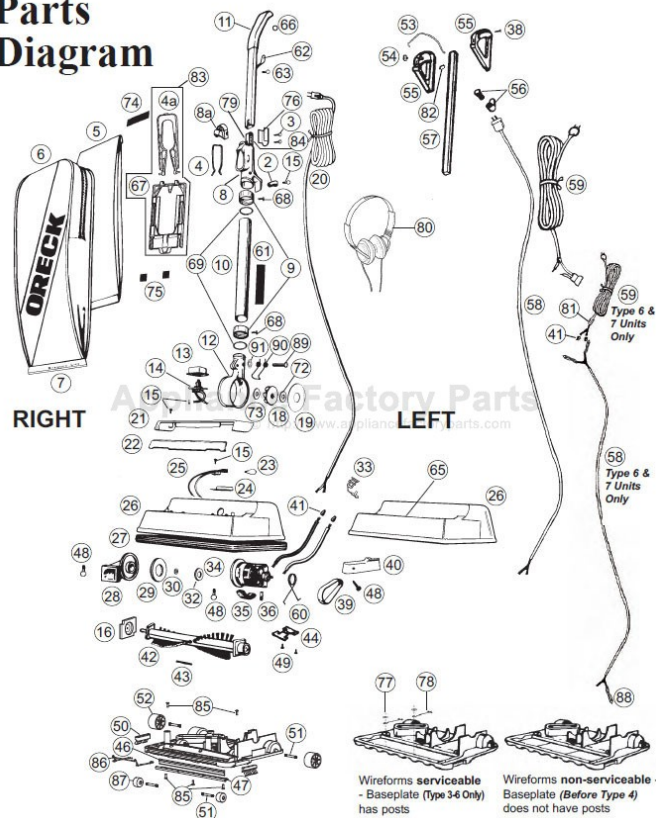

Oreck XL2310RD Owner's Manual

[Shop genuine replacement parts for Oreck XL2310RD](#)

Parts Diagram

[Find Your Oreck Vacuum Cleaner Parts - Select From 248 Models](#)

----- Manual continues below -----