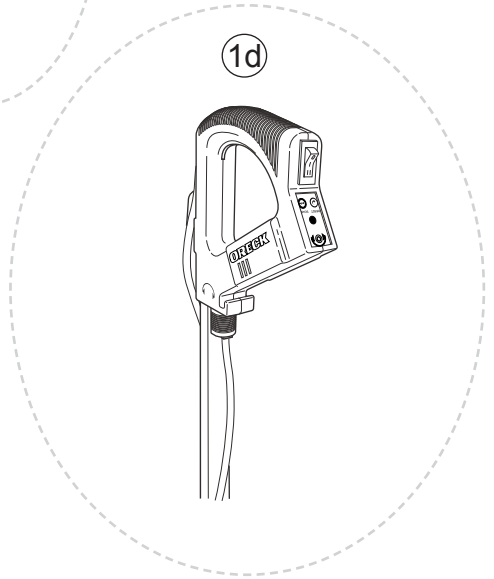

Parts Assemblies

Part Numbers Listing: XL2200RS / U2200RD / XL2300RS / XL2310RS / U2310RSF / U2310RD

Regular Bag, No Lights, Foot Switch

#	Item	Order #	Qty.	Pk.
1a	XL2200RS / XL2310RS / U2310RSF: Handle Assembly	O-7521901		
	XL2300RS: Handle Assembly - Clear Tube, (Black Tube NLA)	75575-02		
1g	U2200RD: Handle Assembly, <i>includes #38, #55, #56, #57, #82</i>	09-75093-02		
	U2310RD: Handle Assembly, <i>includes #38, #55, #56, #57, #82</i>	09-75093-05		
4a	Docking Clip, Rear, Type CC (use w/#67 or order #83)	O-7558301438		
5	Dust Bag, (8 Pk.) Regular	O-20008		
	Dust Bag, (25 Pk.) Regular	O-200025		
6	XL2200RS / U2200RD / XL2300RS / XL2310RS / U2310RD / U2310RSD: Outer Bag, Dk Gray, Black, Dk Gray	O-010-0216		
	XL2310RSB: Outer Bag, Dk Gray, Blue, Buck Master	75246-33		
	U2310RSF: Outer Bag, Dk Gray, Red, USA	O-010-0216		
7	XL2200RS / U2200RD: Bag Clip, Gray	09-75078-10		
	XL2300RS: Bag Clip, Black	O-013-2460		
	XL2310RS / U2310RSF / U2310RD: Bag Clip, Navy	09-75078-15		
8	Connector Assembly Kit, <i>includes items #3 & #84</i>	O-097530857		
8a	Deflector, Black, Snap Type 1 & 2 Units Only	75220-01-0327		
9	Collar	O-013-3051		
10	Tube Assembly Type 1, 2, 3 & 4 Units Only	O-7518801		
	Tube Assembly Type 5, 6 & 7 Units Only	O-7519805		
11	XL2200RS / XL2310RS: Grip, Handle, White	O-010-4173		
	XL2300RS / U2310RSF: Grip, Handle, Black	O-752-7202		
12	Fan Housing Assembly <i>includes Rivet & Spring</i>	O-097534302		
13	Switch Cover	O-097526601		
14	Switch Assembly	O-010-8823		
16	End Cap	O-0134623		
18	METAXALLOY™ Fan Kit w/Washers	O-097530001		
19	Fan Seal Cup	O-013-7714		
20	XL2200RS / U2200RD / XL2310RS / U2310RSF: Cord Set	O-010-2802		
	XL2300RS: Cord Set	O-7507902		
26	XL2200RS / U2200RD: Housing, Gray w/Label	09-75430-01		
	XL2300RS: Housing, Black w/Label	09-75430-02		
	XL2310RS / U2310RSF / U2310RD: Housing, Navy w/Label	O-097542613		
27	Bumper, White	O-014-0359		
28	Intake Pivot Assembly <i>with Felt Seal</i>	09-75066-02		
29	Felt Seal	O-010-7713		
32	Felt Seal, Motor	O-010-9605		
33	XL2200RS: Cord Retainer, Round Type 1, 2 & 3 Units Only	O-010-1258		
	XL2300RS: Cord Retainer, Round Type 1, 2 & 3 Units Only	O-030045502		
	Cord Retainer, Square Type 4, 5, 6 & 7 Units Only	O-030049401		
34	Motor, Assembly Kit	O-017-0020		