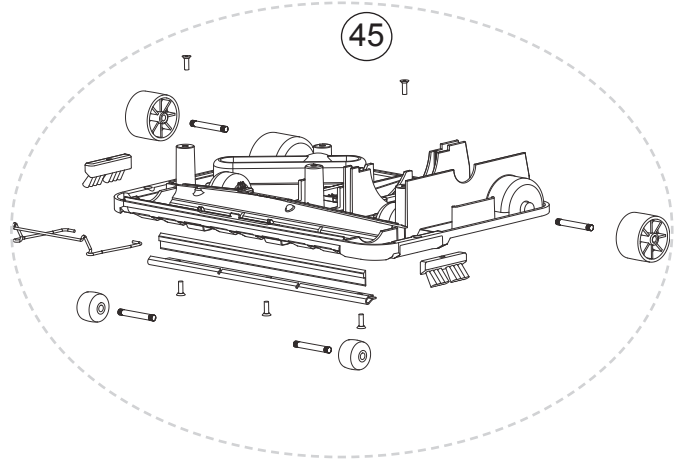

Parts Assemblies

Part Numbers Listing: XL2200RS / U2200RD / XL2300RS / XL2310RS / U2310RSF / U2310RD

Regular Bag, No Lights, Foot Switch

#	Item	Order #	Qty.	Pk.
1a	XL2200RS / XL2310RS / U2310RSF: Handle Assembly	O-7521901		
	XL2300RS: Handle Assembly - Clear Tube, (Black Tube NLA)	75575-02		
1g	U2200RD: Handle Assembly, <i>includes #38, #55, #56, #57, #82</i>	09-75093-02		
	U2310RD: Handle Assembly, <i>includes #38, #55, #56, #57, #82</i>	09-75093-05		
4a	Docking Clip, Rear, Type CC (use w/#67 or order #83)	O-7558301438		
5	Dust Bag, (8 Pk.) Regular	O-20008		
	Dust Bag, (25 Pk.) Regular	O-200025		
6	XL2200RS / U2200RD / XL2300RS / XL2310RS / U2310RD / U2310RSD: Outer Bag, Dk Gray, Black, Dk Gray	O-010-0216		
	XL2310RSB: Outer Bag, Dk Gray, Blue, Buck Master	75246-33		
	U2310RSF: Outer Bag, Dk Gray, Red, USA	O-010-0216		
7	XL2200RS / U2200RD: Bag Clip, Gray	09-75078-10		
	XL2300RS: Bag Clip, Black	O-013-2460		
	XL2310RS / U2310RSF / U2310RD: Bag Clip, Navy	09-75078-15		
8	Connector Assembly Kit, <i>includes items #3 & #84</i>	O-097530857		
8a	Deflector, Black, Snap Type 1 & 2 Units Only	75220-01-0327		
9	Collar	O-013-3051		
10	Tube Assembly Type 1, 2, 3 & 4 Units Only	O-7518801		
	Tube Assembly Type 5, 6 & 7 Units Only	O-7519805		
11	XL2200RS / XL2310RS: Grip, Handle, White	O-010-4173		
	XL2300RS / U2310RSF: Grip, Handle, Black	O-752-7202		
12	Fan Housing Assembly <i>includes Rivet & Spring</i>	O-097534302		
13	Switch Cover	O-097526601		
14	Switch Assembly	O-010-8823		
16	End Cap	O-0134623		
18	METAXALLOY™ Fan Kit w/Washers	O-097530001		
19	Fan Seal Cup	O-013-7714		
20	XL2200RS / U2200RD / XL2310RS / U2310RSF: Cord Set	O-010-2802		
	XL2300RS: Cord Set	O-7507902		
26	XL2200RS / U2200RD: Housing, Gray w/Label	09-75430-01		
	XL2300RS: Housing, Black w/Label	09-75430-02		
	XL2310RS / U2310RSF / U2310RD: Housing, Navy w/Label	O-097542613		
27	Bumper, White	O-014-0359		
28	Intake Pivot Assembly <i>with Felt Seal</i>	09-75066-02		
29	Felt Seal	O-010-7713		
32	Felt Seal, Motor	O-010-9605		
33	XL2200RS: Cord Retainer, Round Type 1, 2 & 3 Units Only	O-010-1258		
	XL2300RS: Cord Retainer, Round Type 1, 2 & 3 Units Only	O-030045502		
	Cord Retainer, Square Type 4, 5, 6 & 7 Units Only	O-030049401		
34	Motor, Assembly Kit	O-017-0020