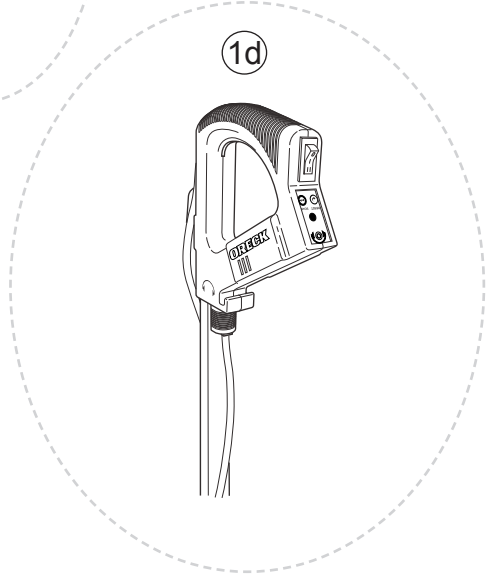

----- Manual continues below -----

Parts Diagram

Parts Assemblies

Part Numbers Listing: XL2200RS / U2200RD / XL2300RS / XL2310RS / U2310RSF / U2310RD

Regular Bag, No Lights, Foot Switch

#	Item	Order #	Qty.	Pk.
1a	XL2200RS / XL2310RS / U2310RSF: Handle Assembly	O-7521901		
	XL2300RS: Handle Assembly - Clear Tube, (Black Tube NLA)	75575-02		
1g	U2200RD: Handle Assembly, <i>includes #38, #55, #56, #57, #82</i>	09-75093-02		
	U2310RD: Handle Assembly, <i>includes #38, #55, #56, #57, #82</i>	09-75093-05		
4a	Docking Clip, Rear, Type CC (use w/#67 or order #83)	O-7558301438		
5	Dust Bag, (8 Pk.) Regular	O-20008		
	Dust Bag, (25 Pk.) Regular	O-200025		
6	XL2200RS / U2200RD / XL2300RS / XL2310RS / U2310RD / U2310RSD: Outer Bag, Dk Gray, Black, Dk Gray	O-010-0216		
	XL2310RSB: Outer Bag, Dk Gray, Blue, Buck Master	75246-33		
	U2310RSF: Outer Bag, Dk Gray, Red, USA	O-010-0216		
7	XL2200RS / U2200RD: Bag Clip, Gray	09-75078-10		
	XL2300RS: Bag Clip, Black	O-013-2460		
	XL2310RS / U2310RSF / U2310RD: Bag Clip, Navy	09-75078-15		
8	Connector Assembly Kit, <i>includes items #3 & #84</i>	O-097530857		
8a	Deflector, Black, Snap Type 1 & 2 Units Only	75220-01-0327		
9	Collar	O-013-3051		
10	Tube Assembly Type 1, 2, 3 & 4 Units Only	O-7518801		
	Tube Assembly Type 5, 6 & 7 Units Only	O-7519805		
11	XL2200RS / XL2310RS: Grip, Handle, White	O-010-4173		
	XL2300RS / U2310RSF: Grip, Handle, Black	O-752-7202		
12	Fan Housing Assembly <i>includes Rivet & Spring</i>	O-097534302		
13	Switch Cover	O-097526601		
14	Switch Assembly	O-010-8823		
16	End Cap	O-0134623		
18	METAXALLOY™ Fan Kit w/Washers	O-097530001		
19	Fan Seal Cup	O-013-7714		
20	XL2200RS / U2200RD / XL2310RS / U2310RSF: Cord Set	O-010-2802		
	XL2300RS: Cord Set	O-7507902		
26	XL2200RS / U2200RD: Housing, Gray w/Label	09-75430-01		
	XL2300RS: Housing, Black w/Label	09-75430-02		
	XL2310RS / U2310RSF / U2310RD: Housing, Navy w/Label	O-097542613		
27	Bumper, White	O-014-0359		
28	Intake Pivot Assembly <i>with Felt Seal</i>	09-75066-02		
29	Felt Seal	O-010-7713		
32	Felt Seal, Motor	O-010-9605		
33	XL2200RS: Cord Retainer, Round Type 1, 2 & 3 Units Only	O-010-1258		
	XL2300RS: Cord Retainer, Round Type 1, 2 & 3 Units Only	O-030045502		
	Cord Retainer, Square Type 4, 5, 6 & 7 Units Only	O-030049401		
34	Motor, Assembly Kit	O-017-0020		