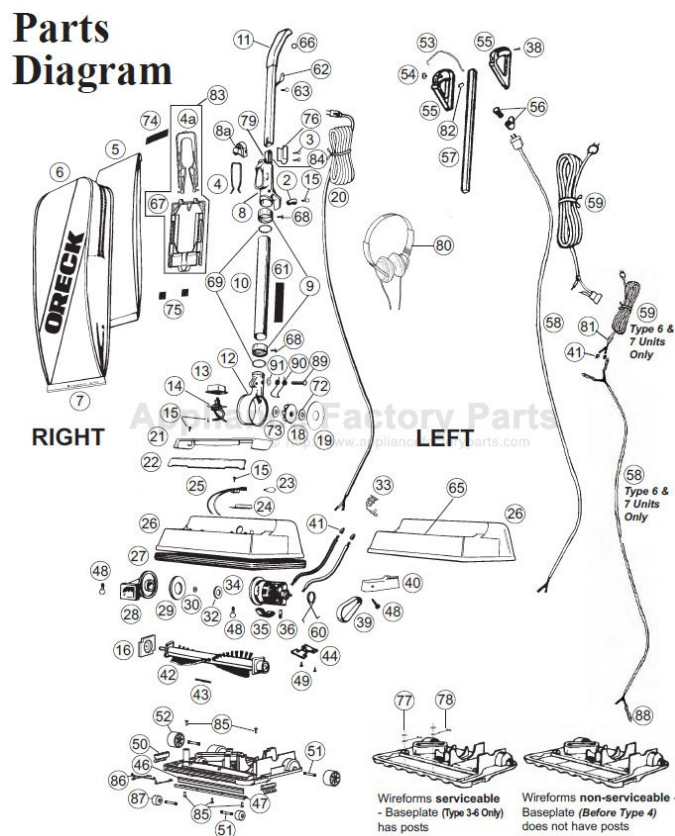

[Find Your Oreck Vacuum Cleaner Parts - Select From 248 Models](#)

----- Manual continues below -----