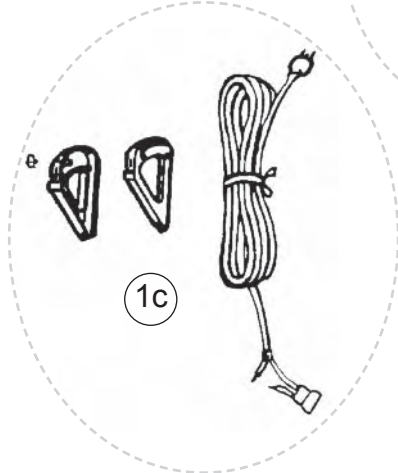

Parts Assemblies

Part Numbers Listing: XL2200RS / U2200RD / XL2300RS / XL2310RS / U2310RSF / U2310RD

Regular Bag, No Lights, Foot Switch

#	Item	Order #	Qty.	Pk.
1a	XL2200RS / XL2310RS / U2310RSF: Handle Assembly	O-7521901		
	XL2300RS: Handle Assembly - Clear Tube, (Black Tube NLA)	75575-02		
1g	U2200RD: Handle Assembly, <i>includes #38, #55, #56, #57, #82</i>	09-75093-02		
	U2310RD: Handle Assembly, <i>includes #38, #55, #56, #57, #82</i>	09-75093-05		
4a	Docking Clip, Rear, Type CC (use w/#67 or order #83)	O-7558301438		
5	Dust Bag, (8 Pk.) Regular	O-20008		
	Dust Bag, (25 Pk.) Regular	O-200025		
6	XL2200RS / U2200RD / XL2300RS / XL2310RS / U2310RD / U2310RSD: Outer Bag, Dk Gray, Black, Dk Gray	O-010-0216		
	XL2310RSB: Outer Bag, Dk Gray, Blue, Buck Master	75246-33		
	U2310RSF: Outer Bag, Dk Gray, Red, USA	O-010-0216		
7	XL2200RS / U2200RD: Bag Clip, Gray	09-75078-10		
	XL2300RS: Bag Clip, Black	O-013-2460		
	XL2310RS / U2310RSF / U2310RD: Bag Clip, Navy	09-75078-15		
8	Connector Assembly Kit, <i>includes items #3 & #84</i>	O-097530857		
8a	Deflector, Black, Snap Type 1 & 2 Units Only	75220-01-0327		
9	Collar	O-013-3051		
10	Tube Assembly Type 1, 2, 3 & 4 Units Only	O-7518801		
	Tube Assembly Type 5, 6 & 7 Units Only	O-7519805		
11	XL2200RS / XL2310RS: Grip, Handle, White	O-010-4173		
	XL2300RS / U2310RSF: Grip, Handle, Black	O-752-7202		
12	Fan Housing Assembly <i>includes Rivet & Spring</i>	O-097534302		
13	Switch Cover	O-097526601		
14	Switch Assembly	O-010-8823		
16	End Cap	O-0134623		
18	METAXALLOY™ Fan Kit w/Washers	O-097530001		
19	Fan Seal Cup	O-013-7714		
20	XL2200RS / U2200RD / XL2310RS / U2310RSF: Cord Set	O-010-2802		
	XL2300RS: Cord Set	O-7507902		
26	XL2200RS / U2200RD: Housing, Gray w/Label	09-75430-01		
	XL2300RS: Housing, Black w/Label	09-75430-02		
	XL2310RS / U2310RSF / U2310RD: Housing, Navy w/Label	O-097542613		
27	Bumper, White	O-014-0359		
28	Intake Pivot Assembly <i>with Felt Seal</i>	09-75066-02		
29	Felt Seal	O-010-7713		
32	Felt Seal, Motor	O-010-9605		
33	XL2200RS: Cord Retainer, Round Type 1, 2 & 3 Units Only	O-010-1258		
	XL2300RS: Cord Retainer, Round Type 1, 2 & 3 Units Only	O-030045502		
	Cord Retainer, Square Type 4, 5, 6 & 7 Units Only	O-030049401		
34	Motor, Assembly Kit	O-017-0020