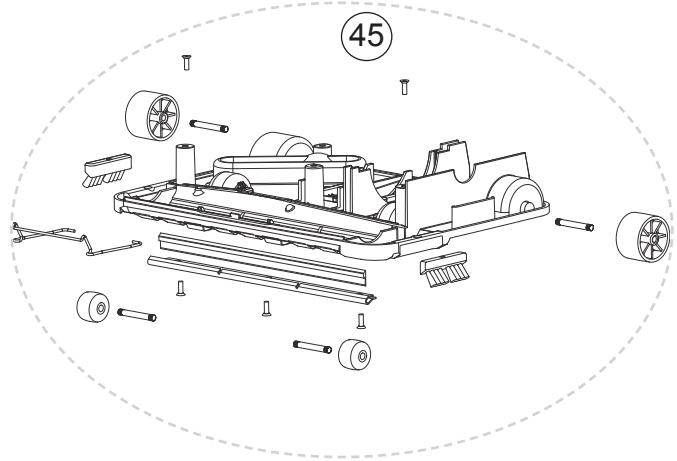

Parts Assemblies

Part Numbers Listing: XL2200RS / U2200RD / XL2300RS / XL2310RS / U2310RSF / U2310RD

Regular Bag, No Lights, Foot Switch

#	Item	Order #	Qty.	Pk.
1a	XL2200RS / XL2310RS / U2310RSF: Handle Assembly	O-7521901		
	XL2300RS: Handle Assembly - Clear Tube, (Black Tube NLA)	75575-02		
1g	U2200RD: Handle Assembly, <i>includes #38, #55, #56, #57, #82</i>	09-75093-02		
	U2310RD: Handle Assembly, <i>includes #38, #55, #56, #57, #82</i>	09-75093-05		
4a	Docking Clip, Rear, Type CC (use w/#67 or order #83)	O-7558301438		
5	Dust Bag, (8 Pk.) Regular	O-20008		
	Dust Bag, (25 Pk.) Regular	O-200025		
6	XL2200RS / U2200RD / XL2300RS / XL2310RS / U2310RD / U2310RSD: Outer Bag, Dk Gray, Black, Dk Gray	O-010-0216		
	XL2310RSB: Outer Bag, Dk Gray, Blue, Buck Master	75246-33		
	U2310RSF: Outer Bag, Dk Gray, Red, USA	O-010-0216		
7	XL2200RS / U2200RD: Bag Clip, Gray	09-75078-10		
	XL2300RS: Bag Clip, Black	O-013-2460		
	XL2310RS / U2310RSF / U2310RD: Bag Clip, Navy	09-75078-15		
8	Connector Assembly Kit, <i>includes items #3 & #84</i>	O-097530857		
8a	Deflector, Black, Snap Type 1 & 2 Units Only	75220-01-0327		
9	Collar	O-013-3051		
10	Tube Assembly Type 1, 2, 3 & 4 Units Only	O-7518801		
	Tube Assembly Type 5, 6 & 7 Units Only	O-7519805		
11	XL2200RS / XL2310RS: Grip, Handle, White	O-010-4173		
	XL2300RS / U2310RSF: Grip, Handle, Black	O-752-7202		
12	Fan Housing Assembly <i>includes Rivet & Spring</i>	O-097534302		
13	Switch Cover	O-097526601		
14	Switch Assembly	O-010-8823		
16	End Cap	O-0134623		
18	METAXALLOY™ Fan Kit w/Washers	O-097530001		
19	Fan Seal Cup	O-013-7714		
20	XL2200RS / U2200RD / XL2310RS / U2310RSF: Cord Set	O-010-2802		
	XL2300RS: Cord Set	O-7507902		
26	XL2200RS / U2200RD: Housing, Gray w/Label	09-75430-01		
	XL2300RS: Housing, Black w/Label	09-75430-02		
	XL2310RS / U2310RSF / U2310RD: Housing, Navy w/Label	O-097542613		
27	Bumper, White	O-014-0359		
28	Intake Pivot Assembly <i>with Felt Seal</i>	09-75066-02		
29	Felt Seal	O-010-7713		
32	Felt Seal, Motor	O-010-9605		
33	XL2200RS: Cord Retainer, Round Type 1, 2 & 3 Units Only	O-010-1258		
	XL2300RS: Cord Retainer, Round Type 1, 2 & 3 Units Only	O-030045502		
	Cord Retainer, Square Type 4, 5, 6 & 7 Units Only	O-030049401		
34	Motor, Assembly Kit	O-017-0020